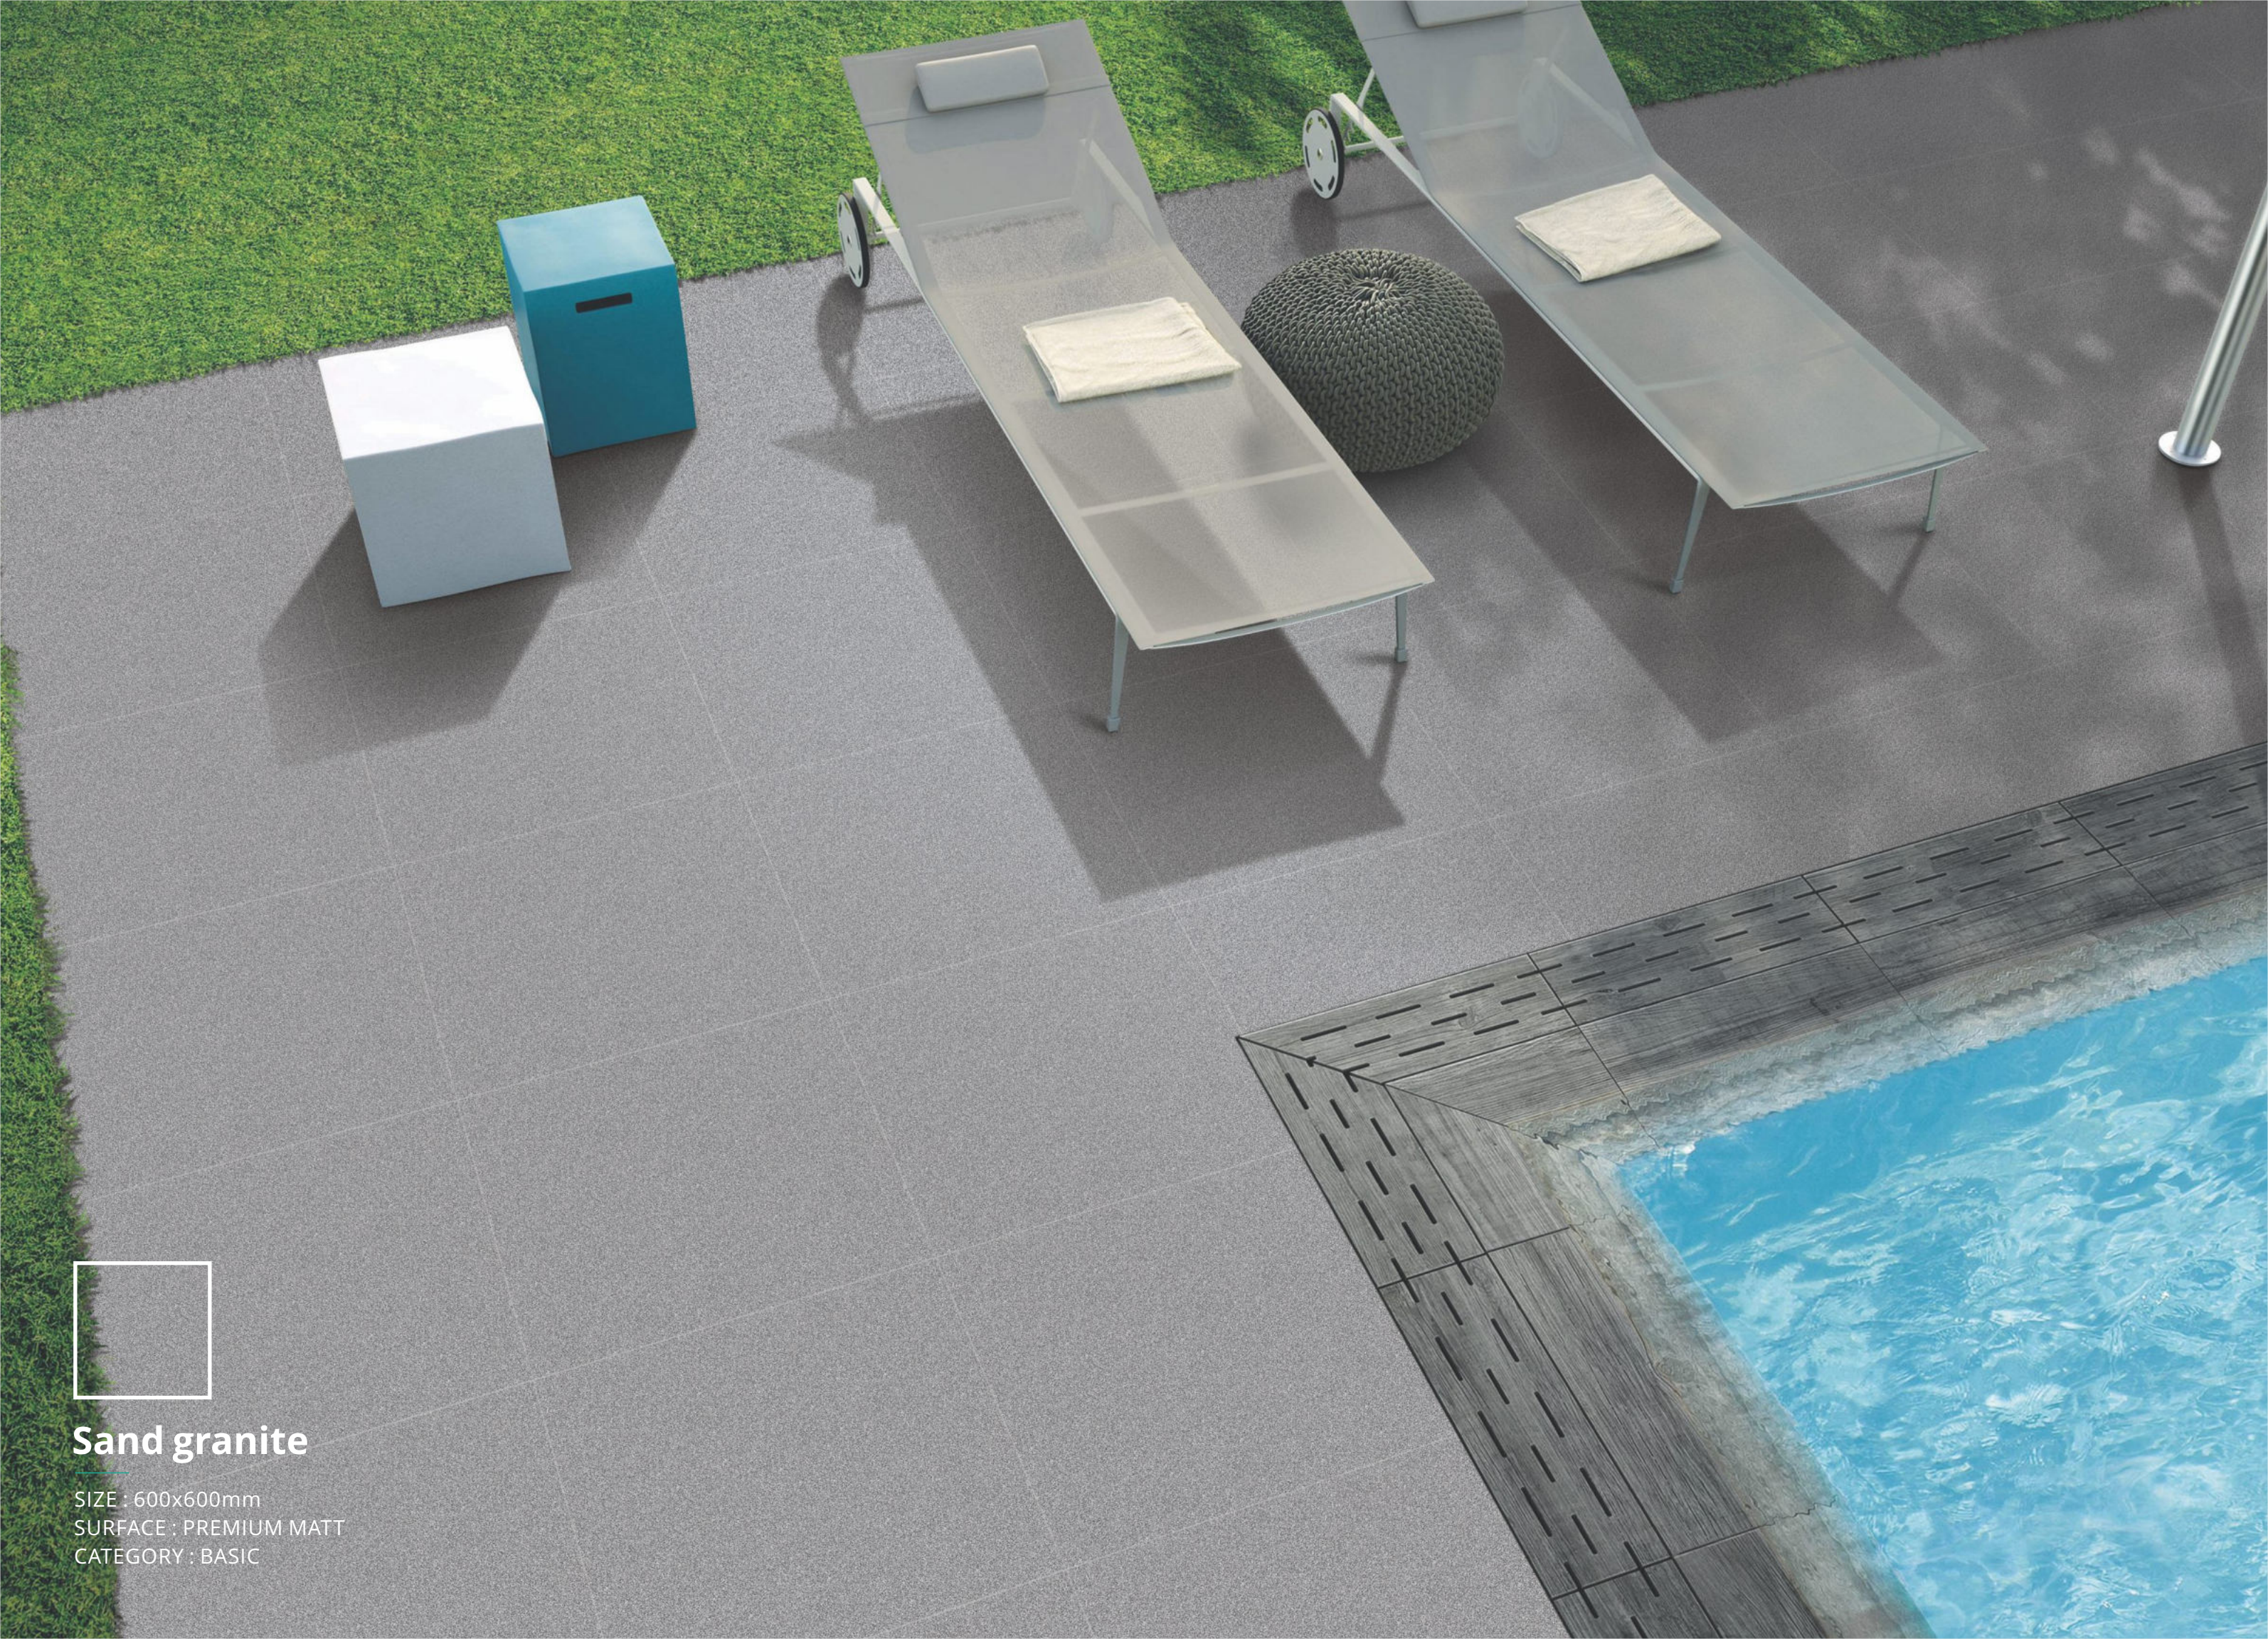

## Sand granite

SIZE : 600x1200mm  
SURFACE : PREMIUM MATT  
CATEGORY : BASIC

SIZE : 600x1200mm  
SURFACE : SMOOTH POLISHED  
CATEGORY : BASIC

SIZE : 600x600mm  
SURFACE : SMOOTH POLISHED  
CATEGORY : BASIC