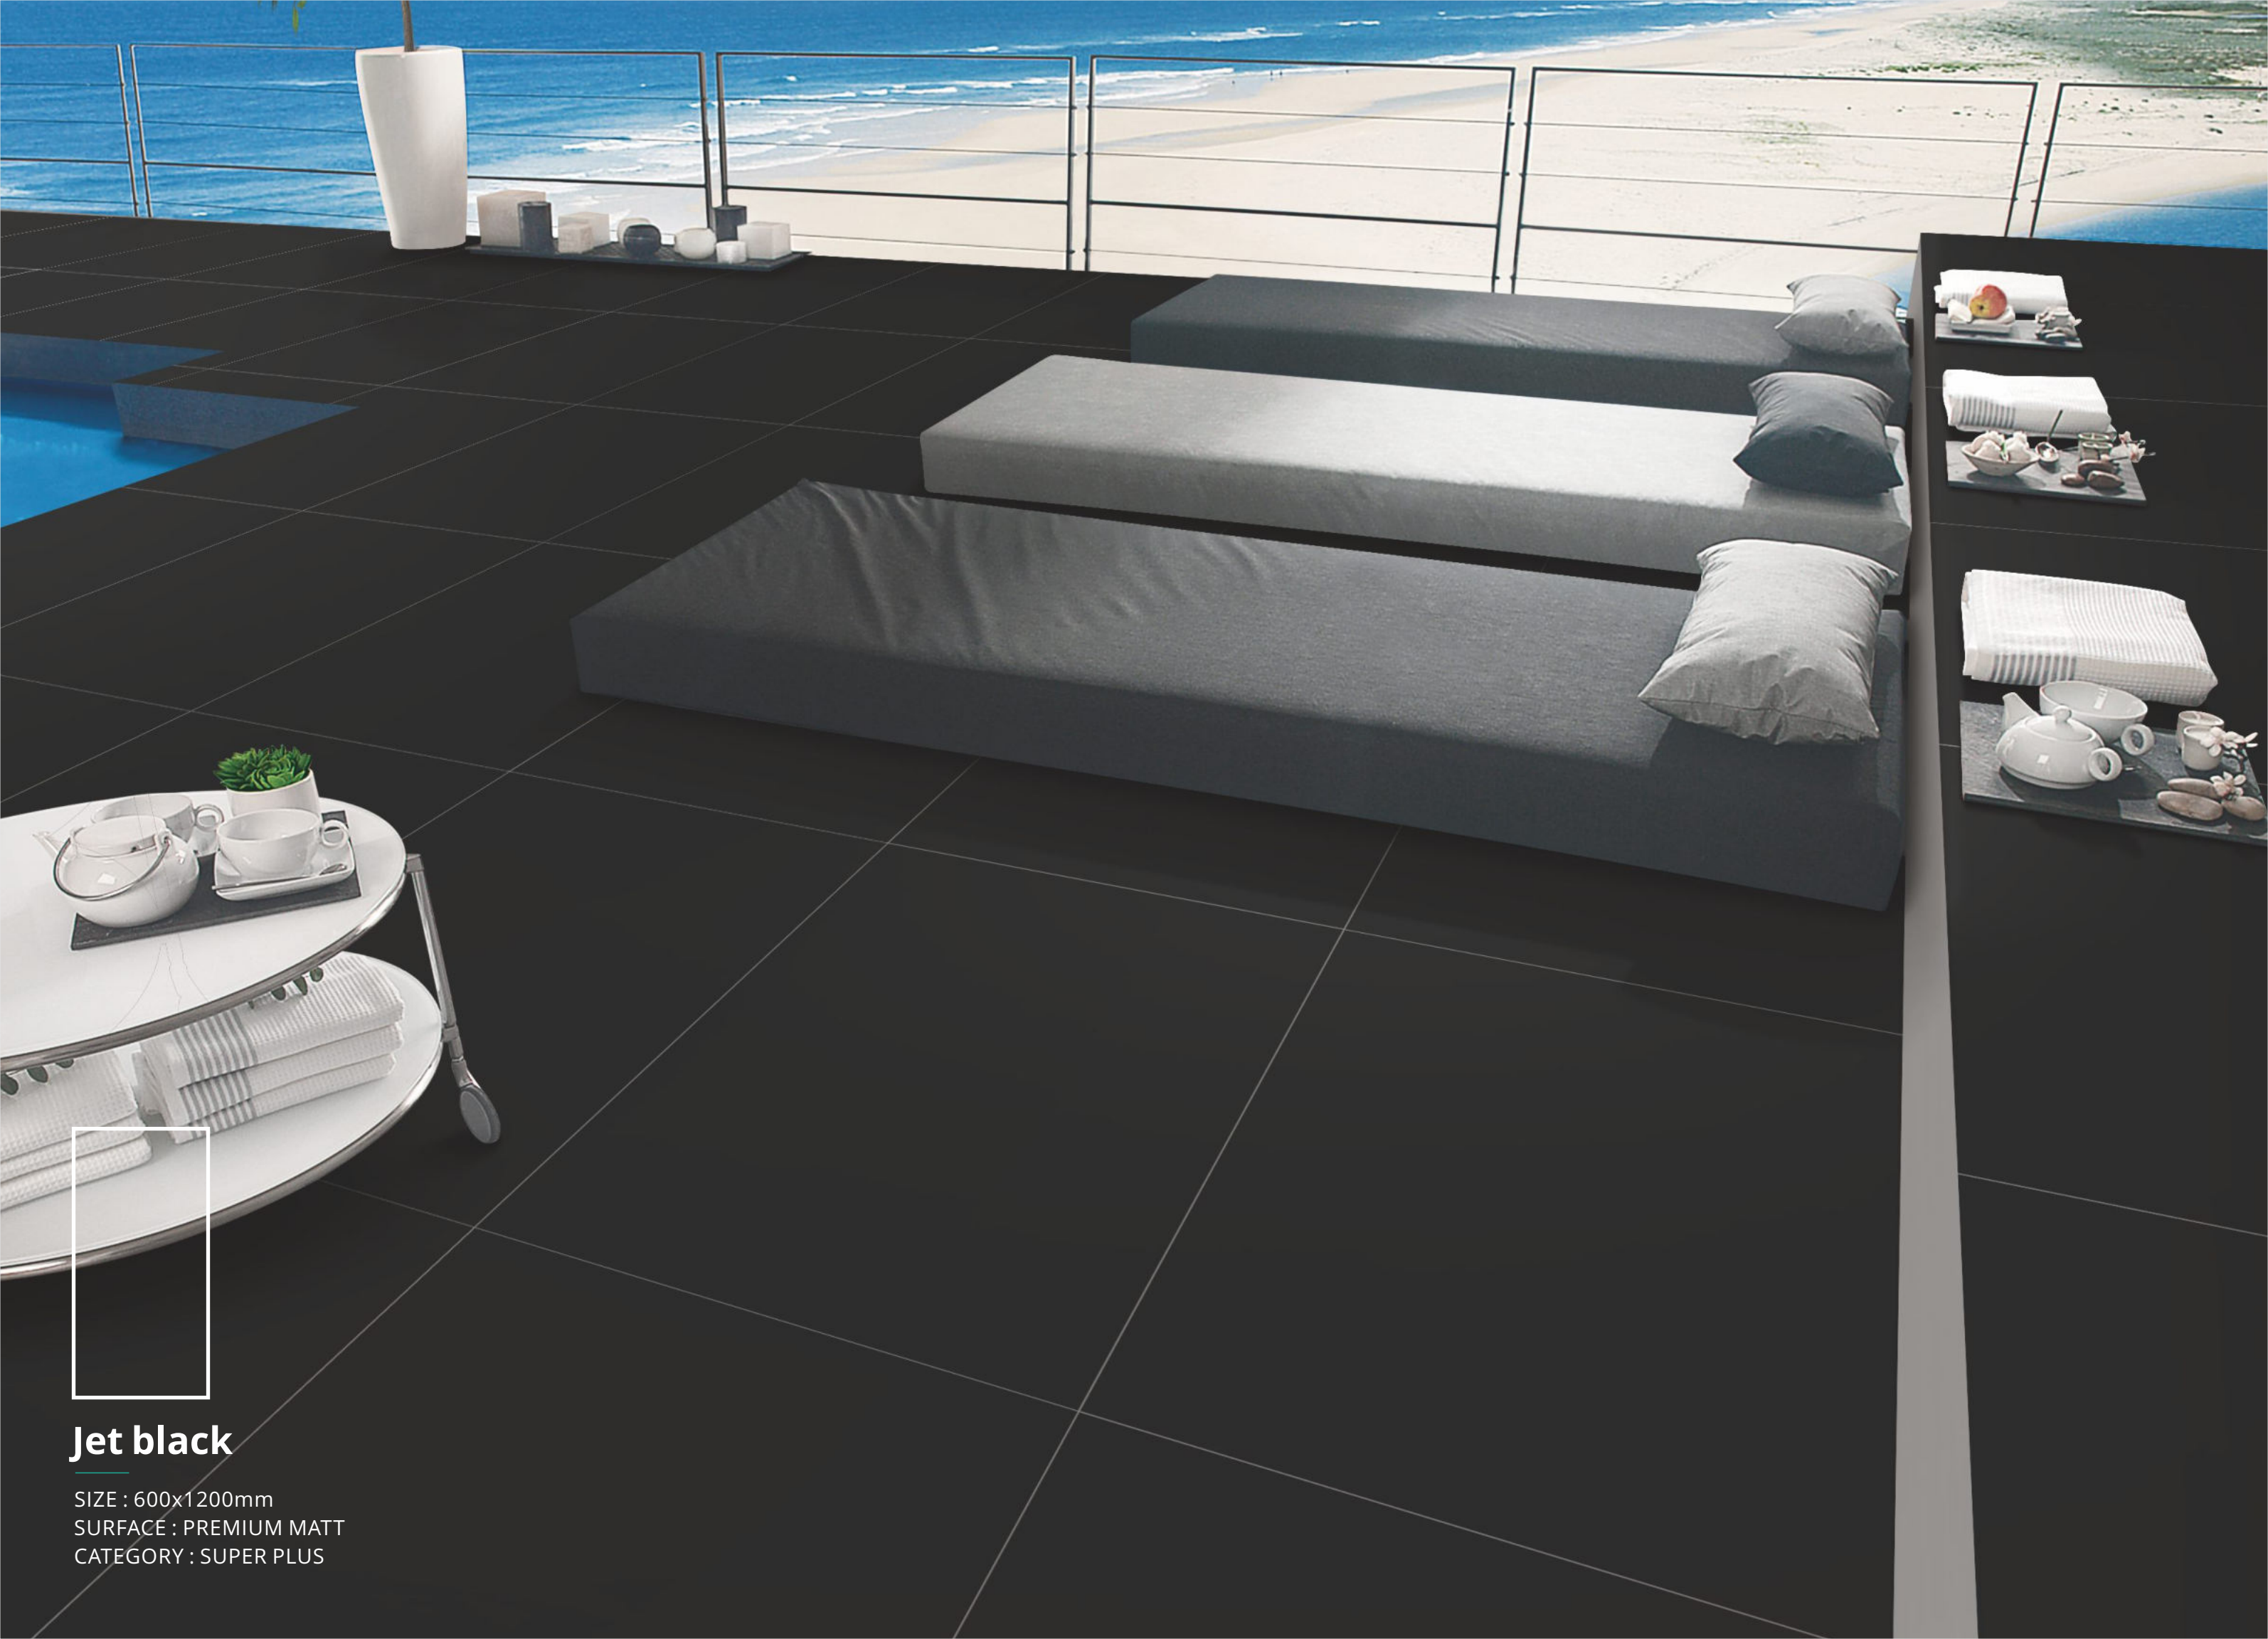

Jet black

SIZE : 600x1200mm
SURFACE : PREMIUM MATT
CATEGORY : SUPER PLUS