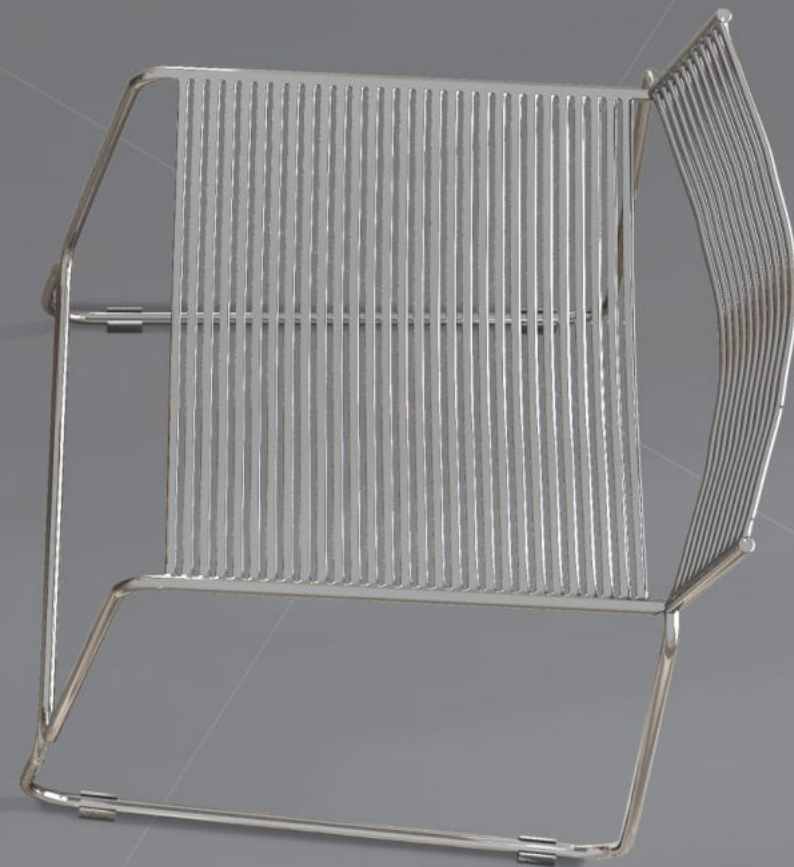

Navy grey

SIZE : 600x1200mm
SURFACE : PREMIUM MATT
CATEGORY : PLUS