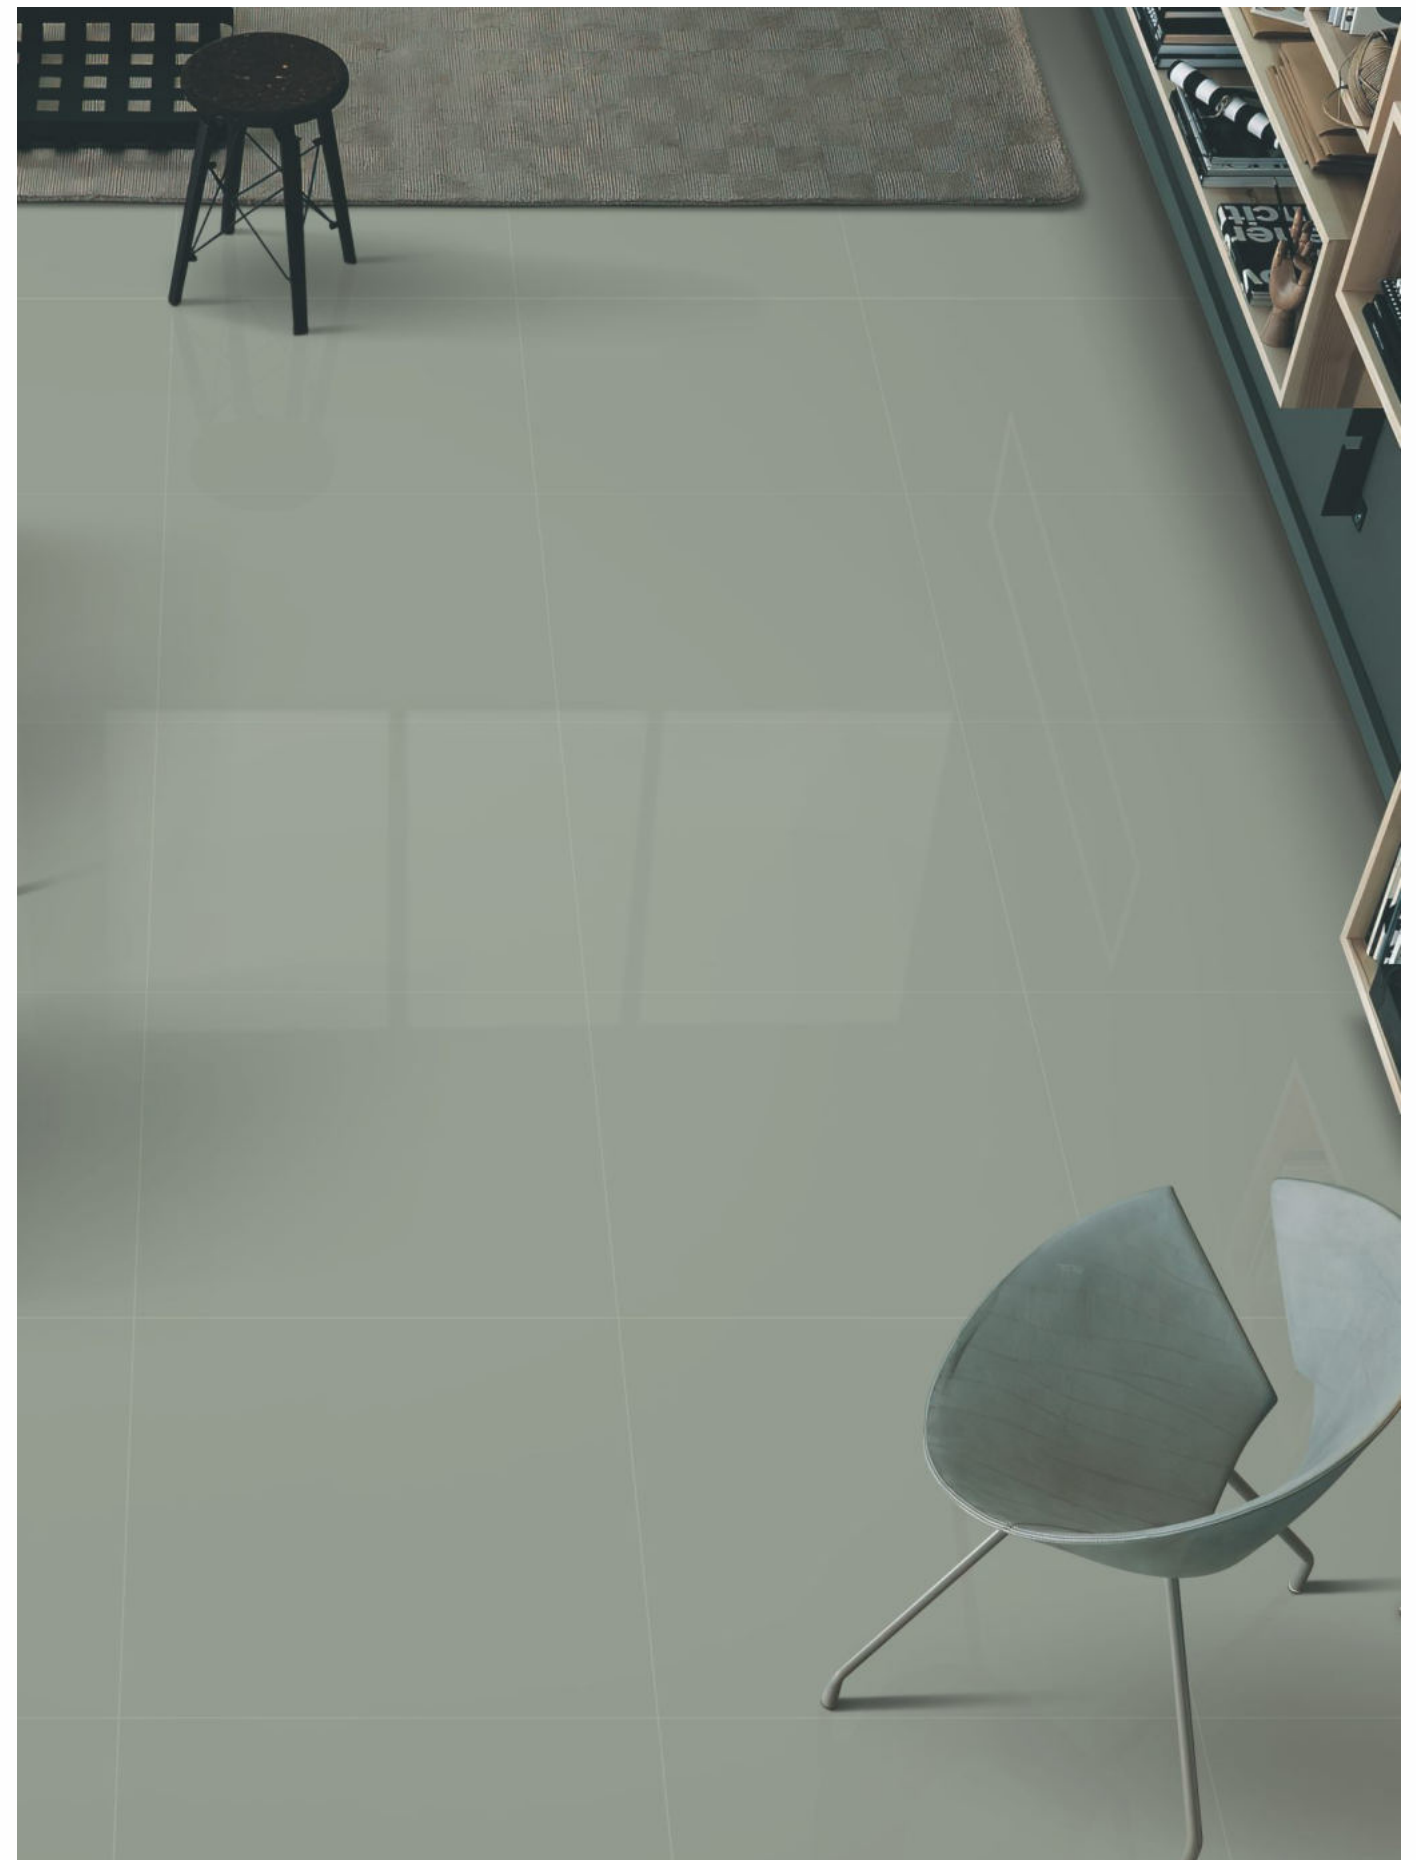

## Kota

SIZE : 600x1200mm  
SURFACE : PREMIUM MATT  
CATEGORY : BASIC

SIZE : 600x1200mm  
SURFACE : SMOOTH POLISHED  
CATEGORY : BASIC

SIZE : 600x600mm  
SURFACE : SMOOTH POLISHED  
CATEGORY : BASIC