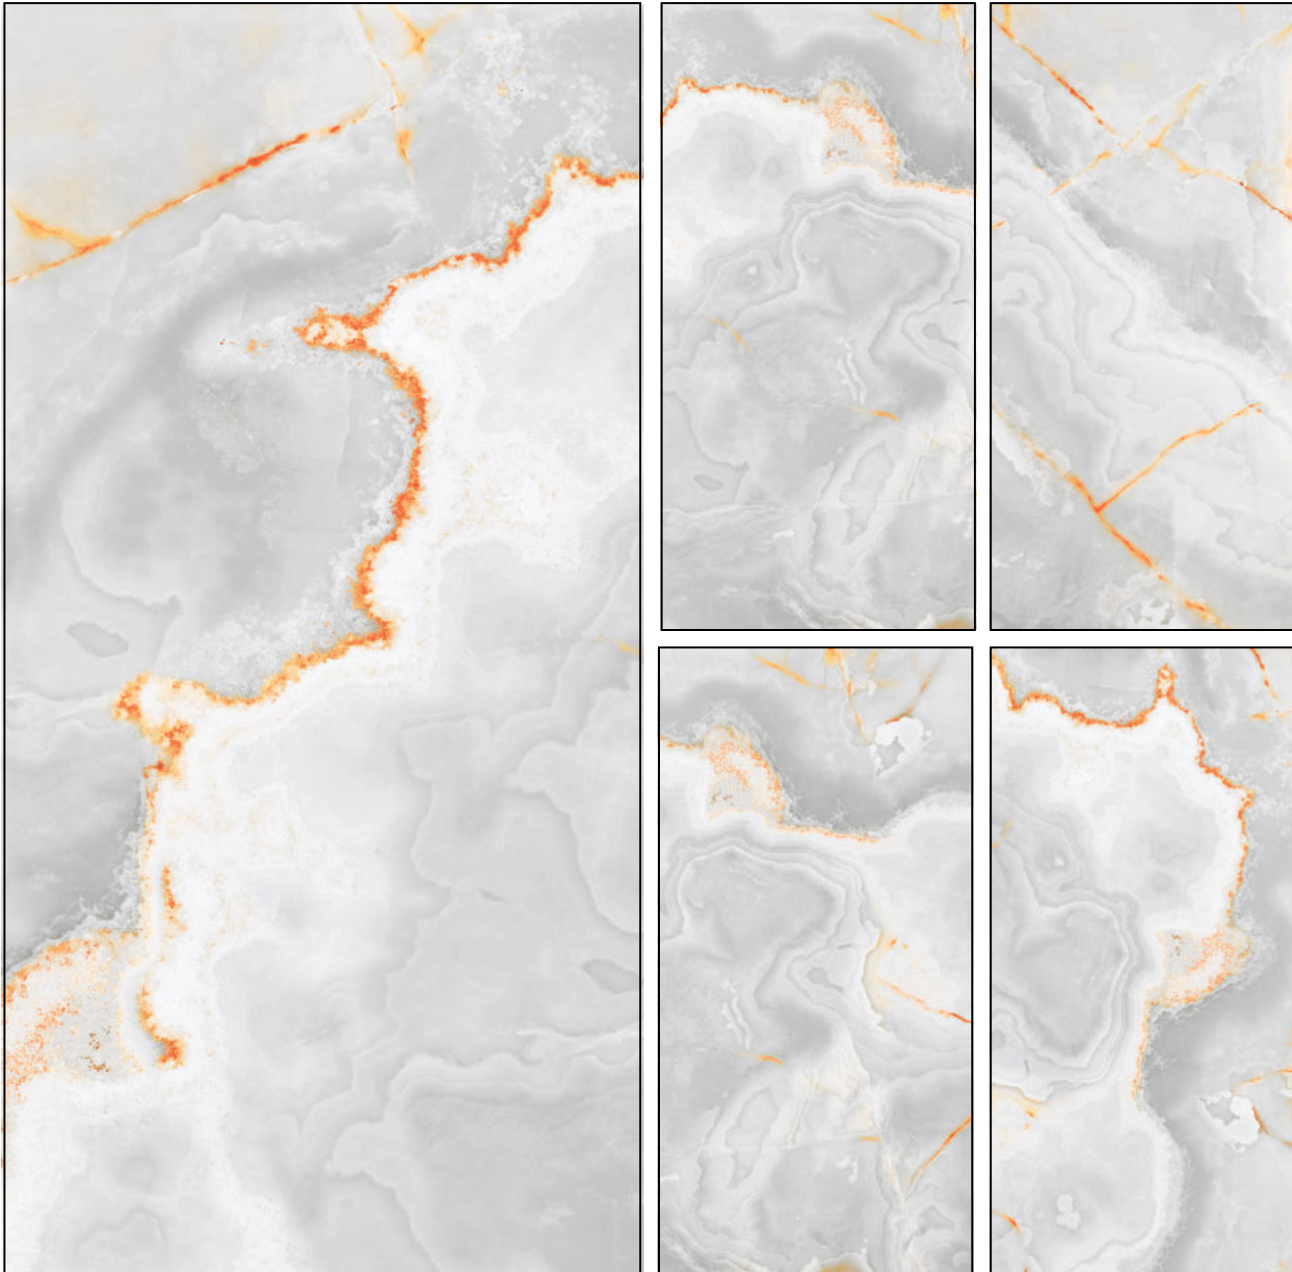

MOXY GREY

Finish :

GLOSSY

Size :

600X1200MM

Random : 5

LUXURIA
— COLLECTION —