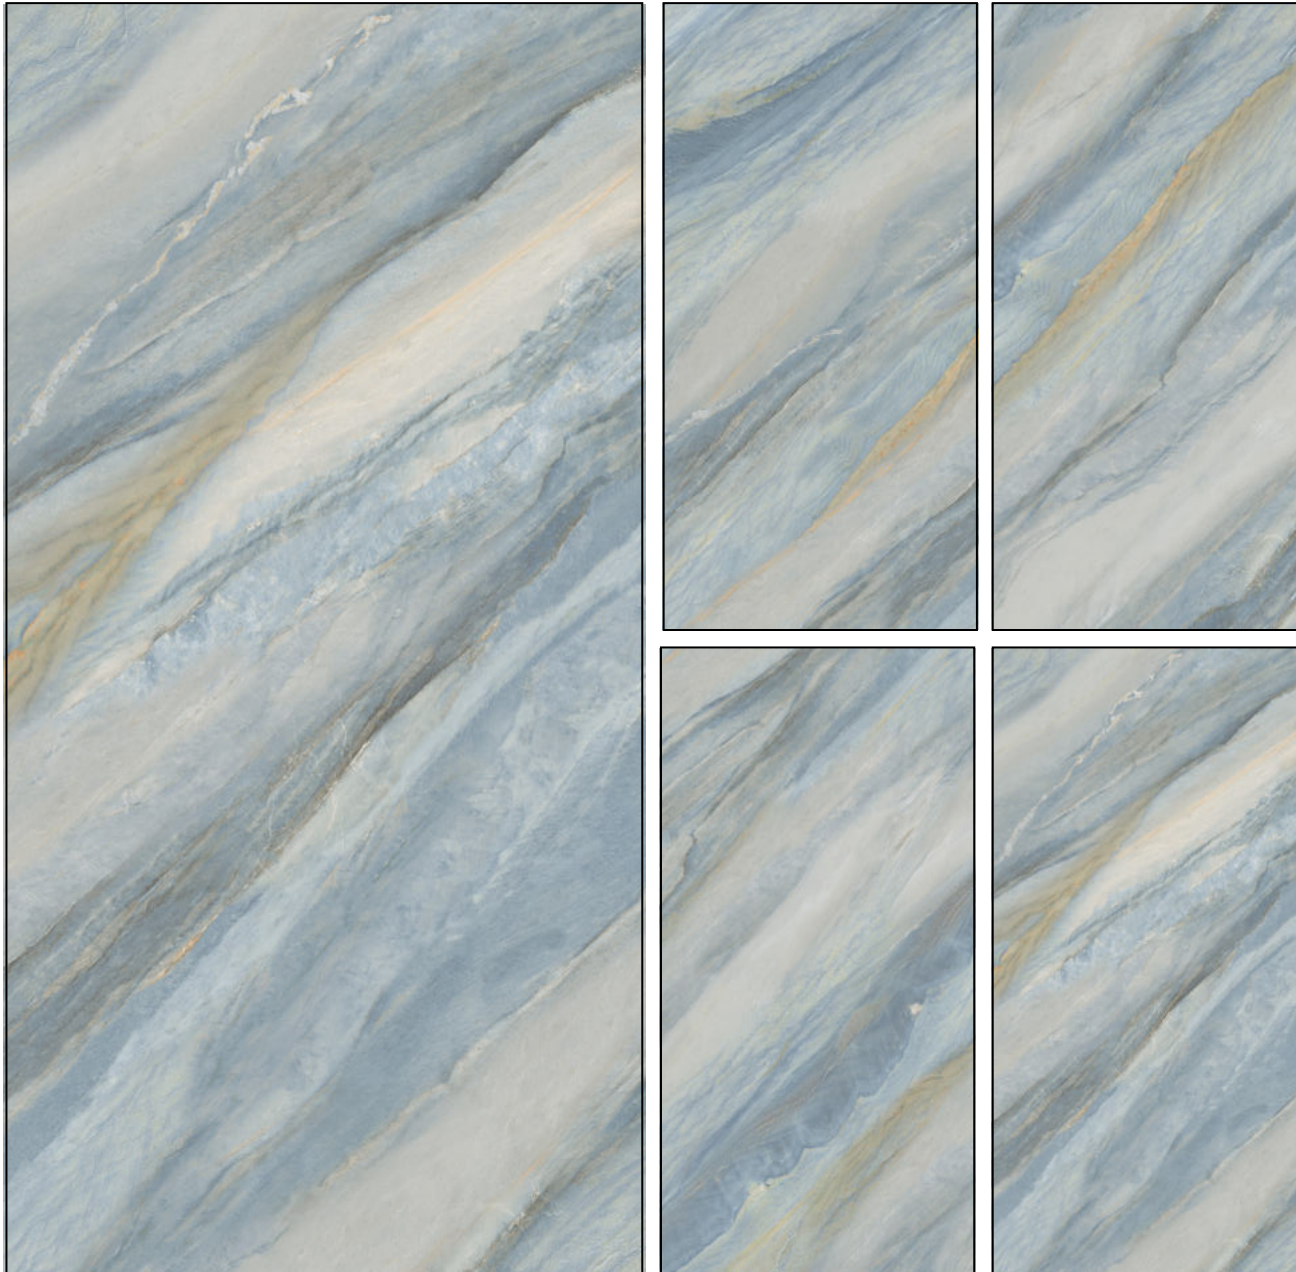

ASTRUS OLIVA

Finish :

GLOSSY

Size :

600X1200MM

Random : 4

LUXURIA
— COLLECTION —

ASTRUS BLUE