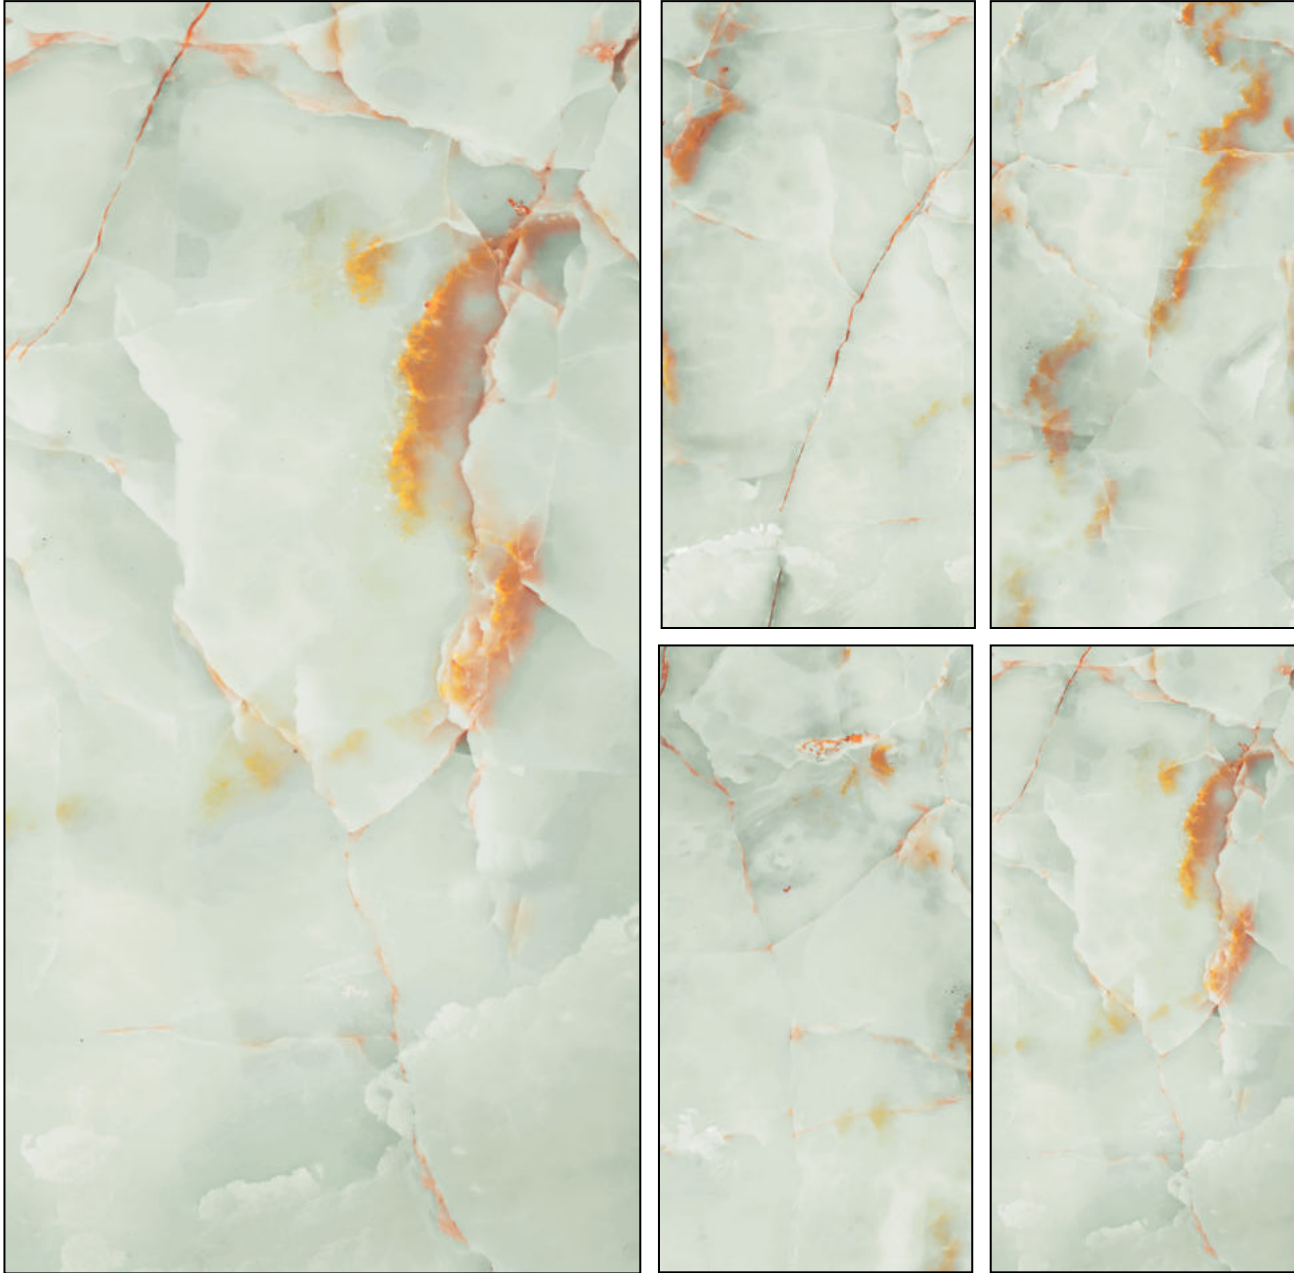

AVERALY MINT

Finish :

GLOSSY

Size :

600X1200MM

Random : 4

LUXURIA
— COLLECTION —