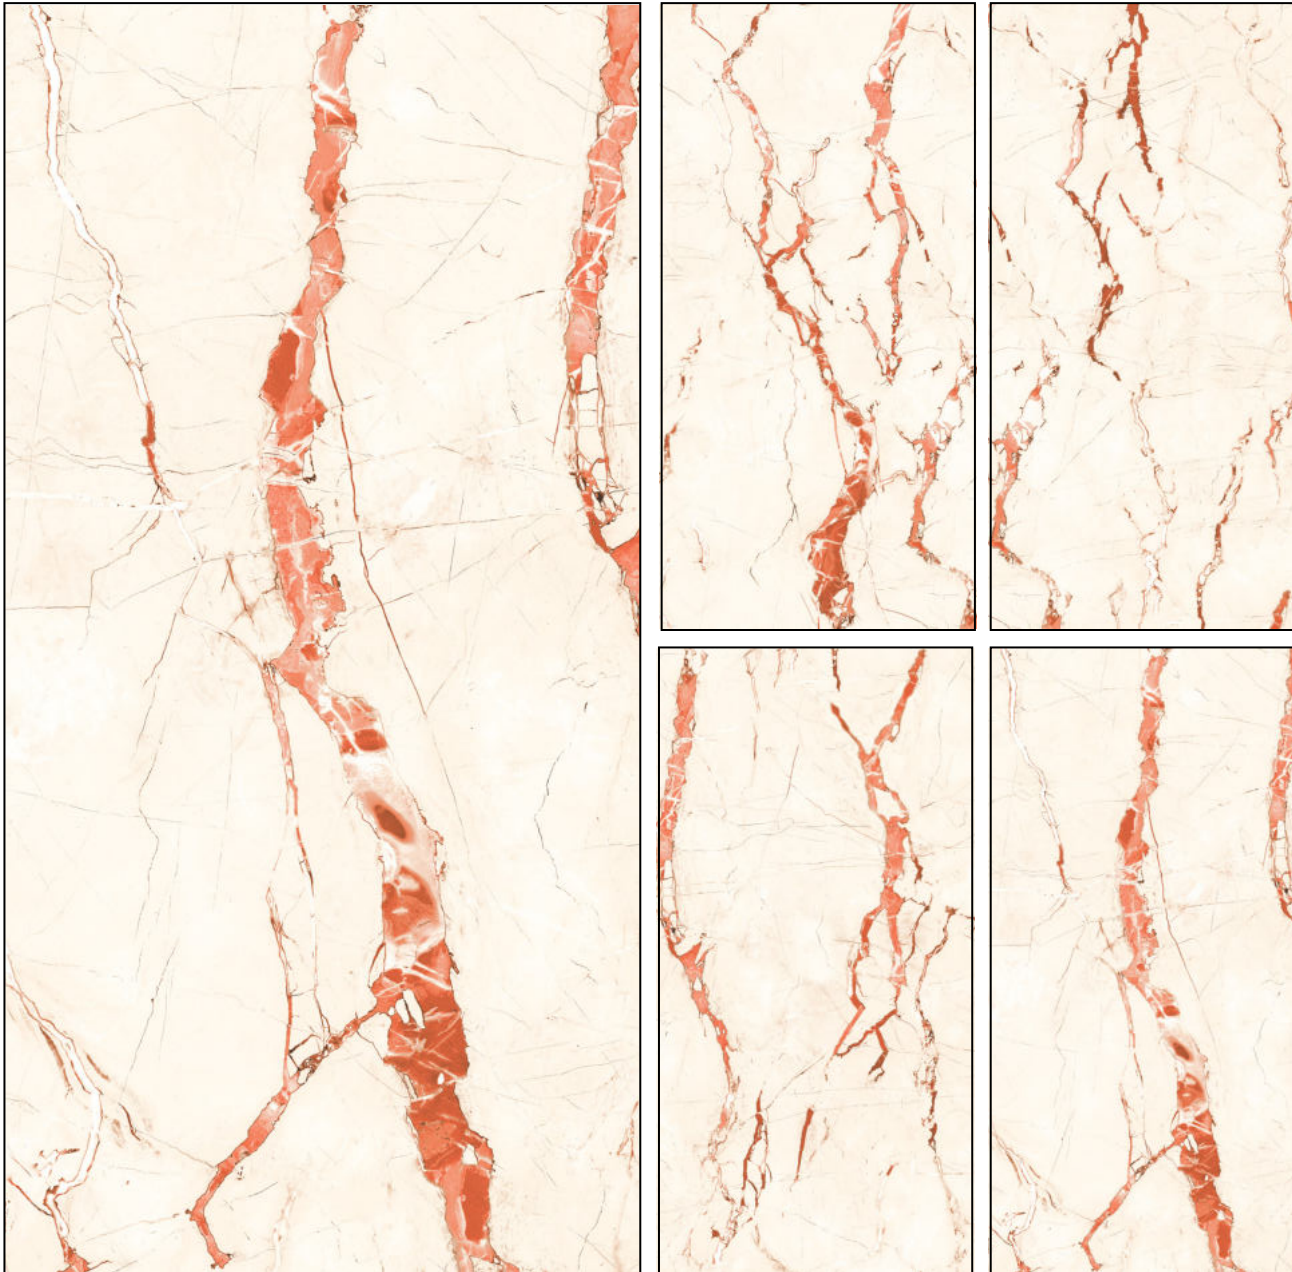

Finish :

GLOSSY

Size :

600X1200MM

Random : 5

LUXURIA
— COLLECTION —

ZION BROWN

Finish :