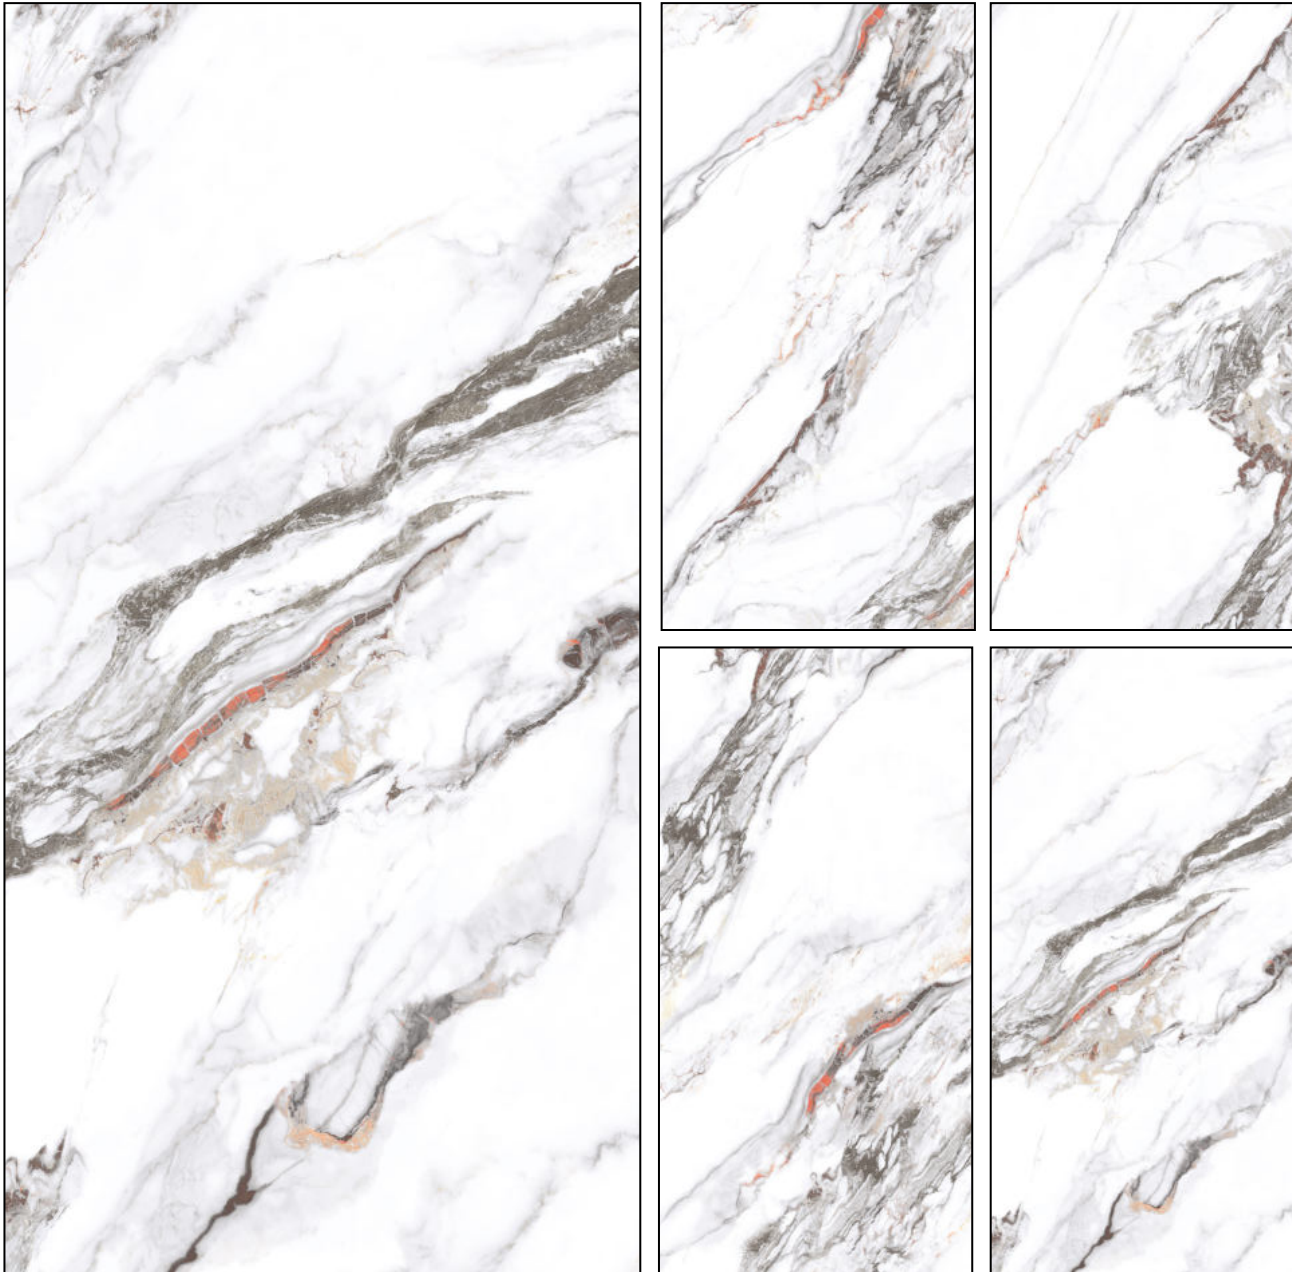

COLONIAL RED

Finish :

GLOSSY

Size :

600X1200MM

Random : 4

LUXURIA
— COLLECTION —