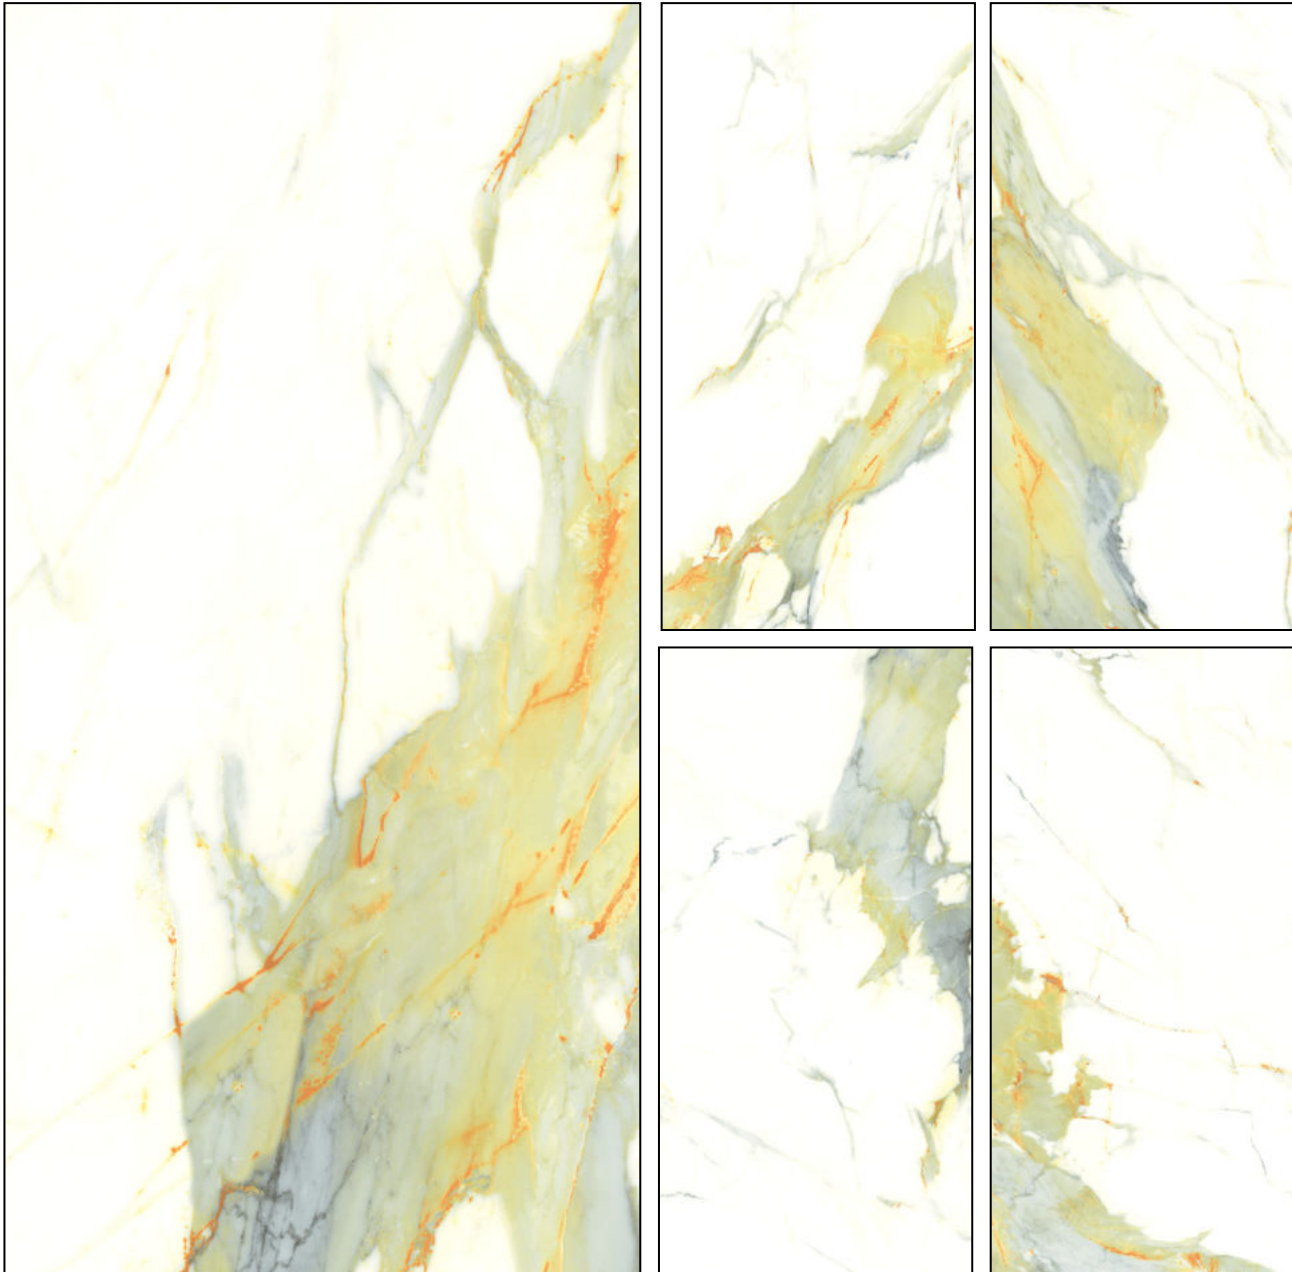

CAPRIA GREEN

Finish :

GLOSSY

Size :

600X1200MM

Random : 6

LUXURIA
— COLLECTION —