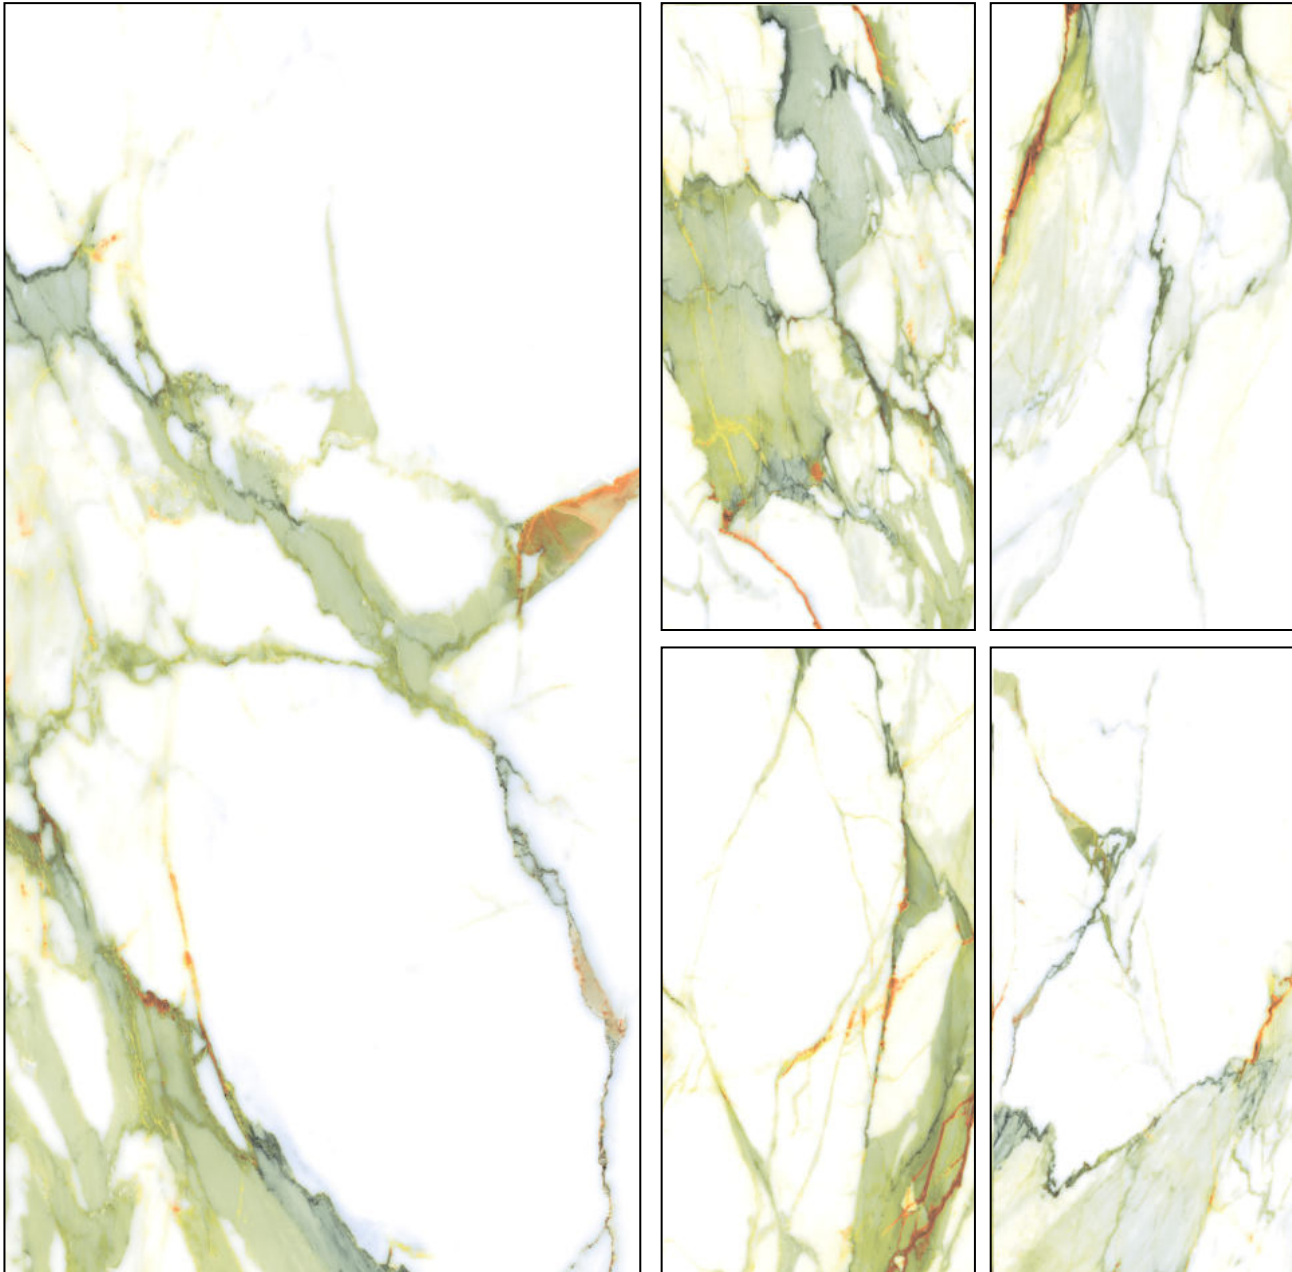

ADRIANA GREY

Finish :

GLOSSY

Size :

600X1200MM

Random : 4

LUXURIA
— COLLECTION —

ALBINO GREEN