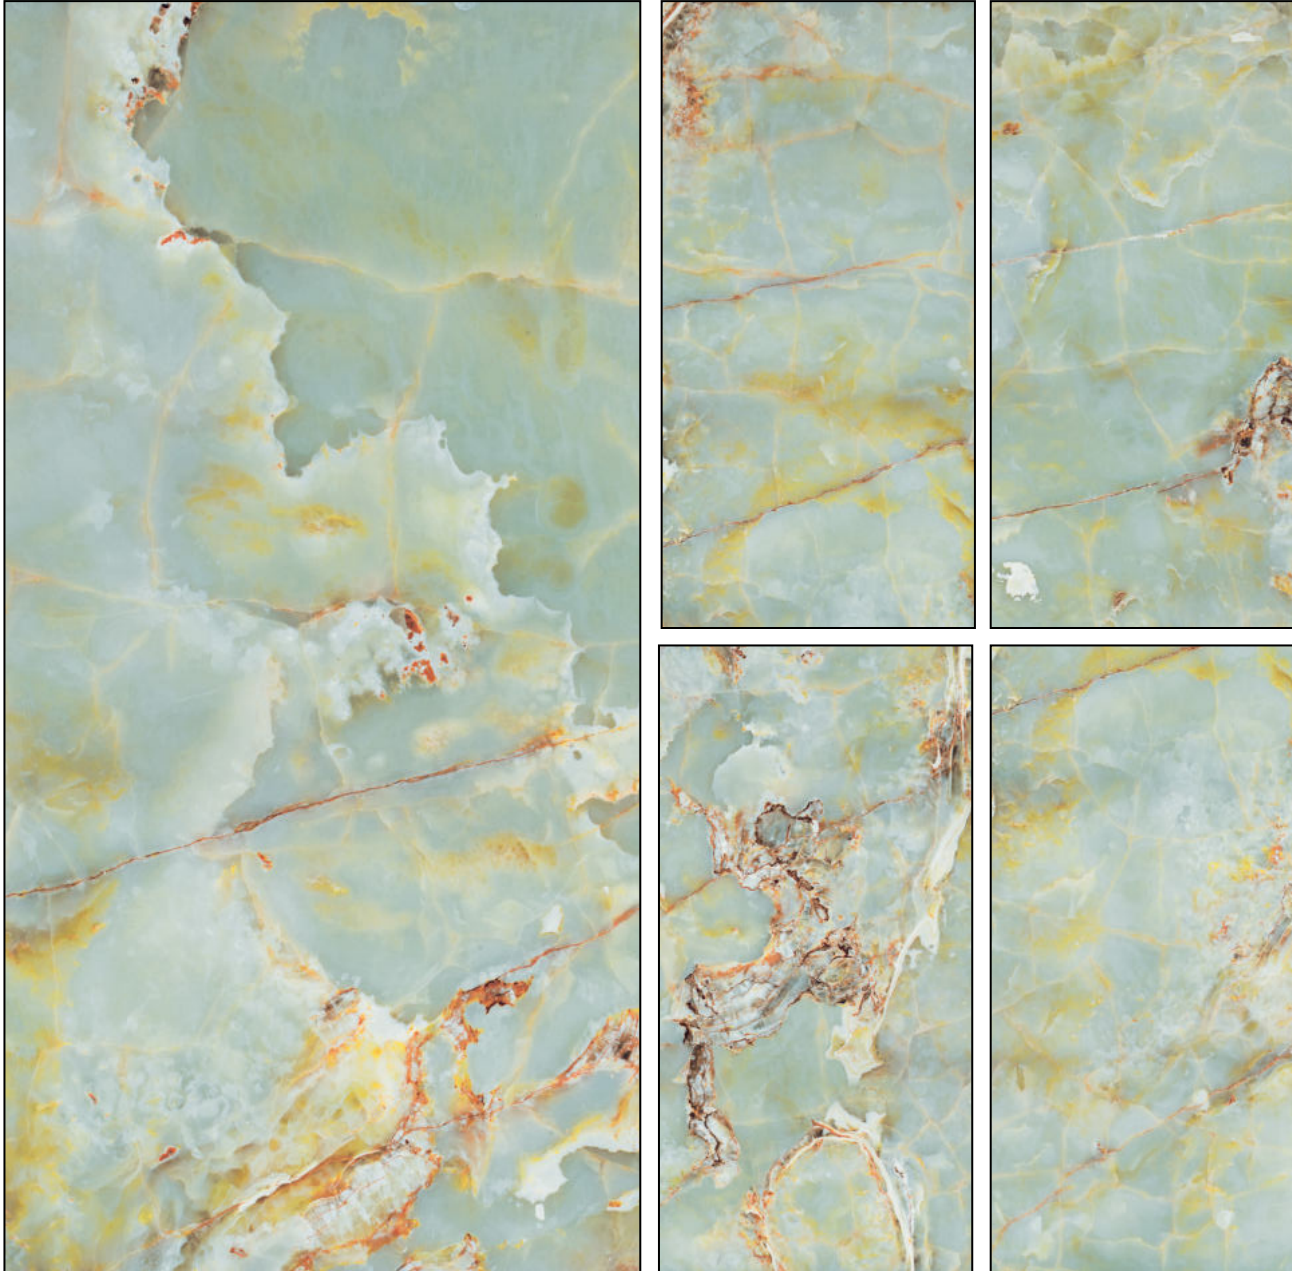

VERSATILE ONYX AGATE

Finish :

GLOSSY

Size :

600X1200MM

Random : 6

LUXURIA
— COLLECTION —

VERSATILE ONYX LAVATE