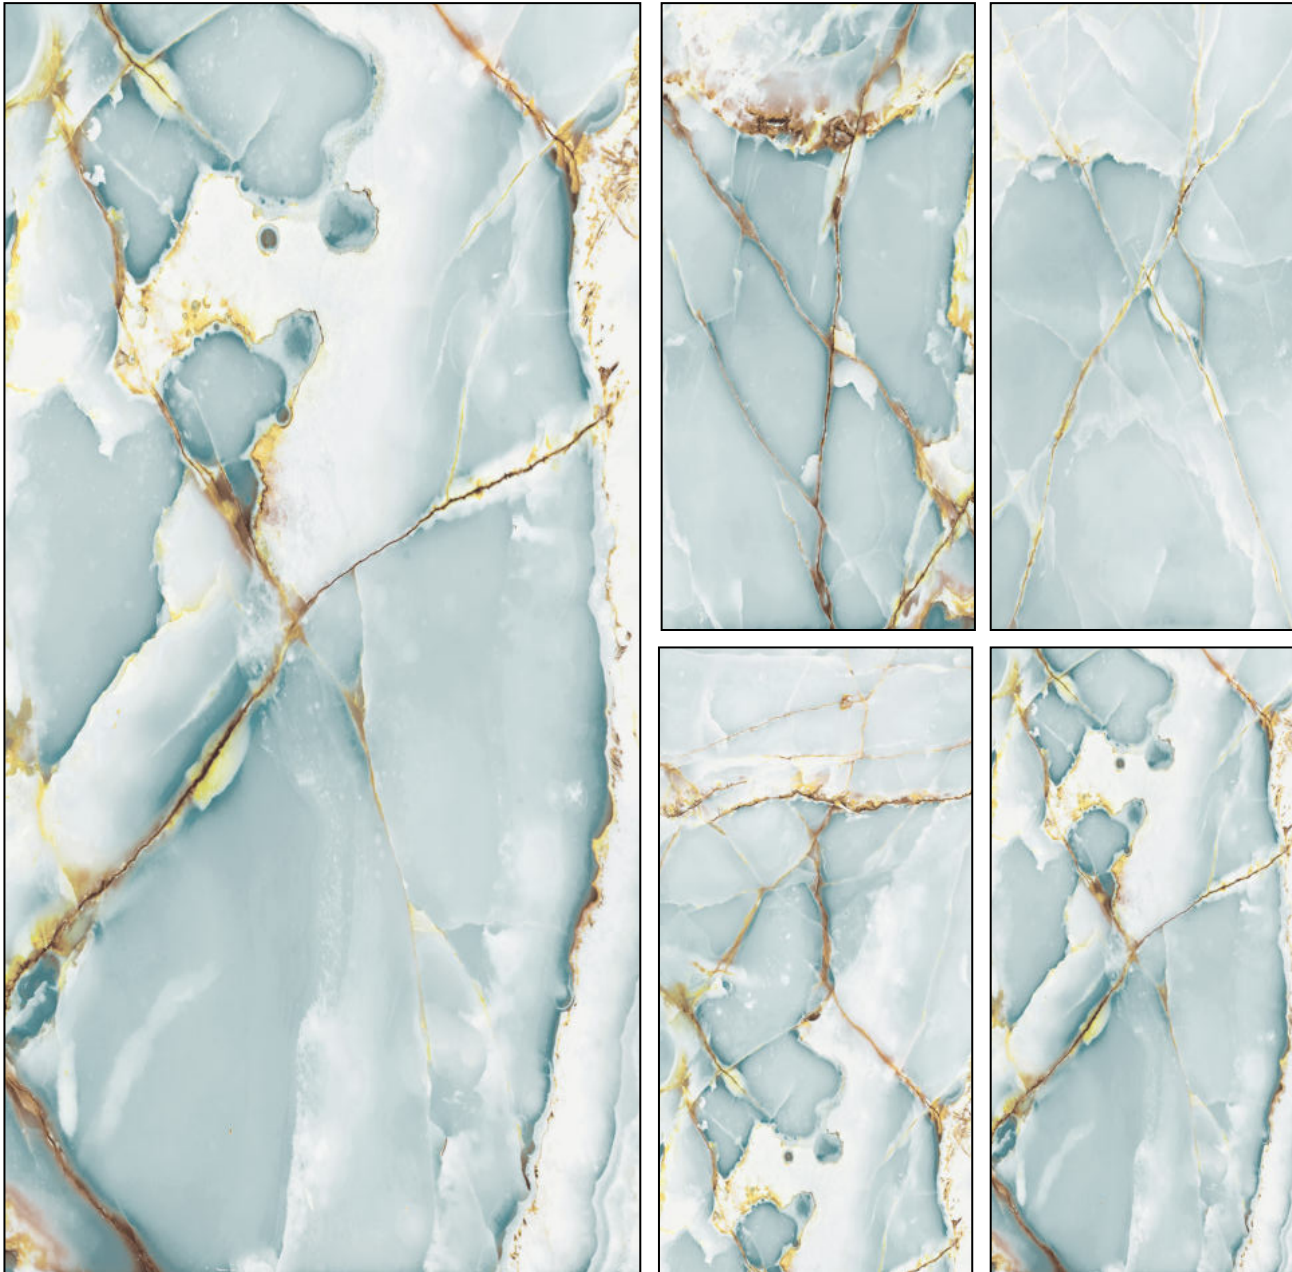

AURA MINT

Finish :

GLOSSY

Size :

600X1200MM

Random : 4

LUXURIA
— COLLECTION —