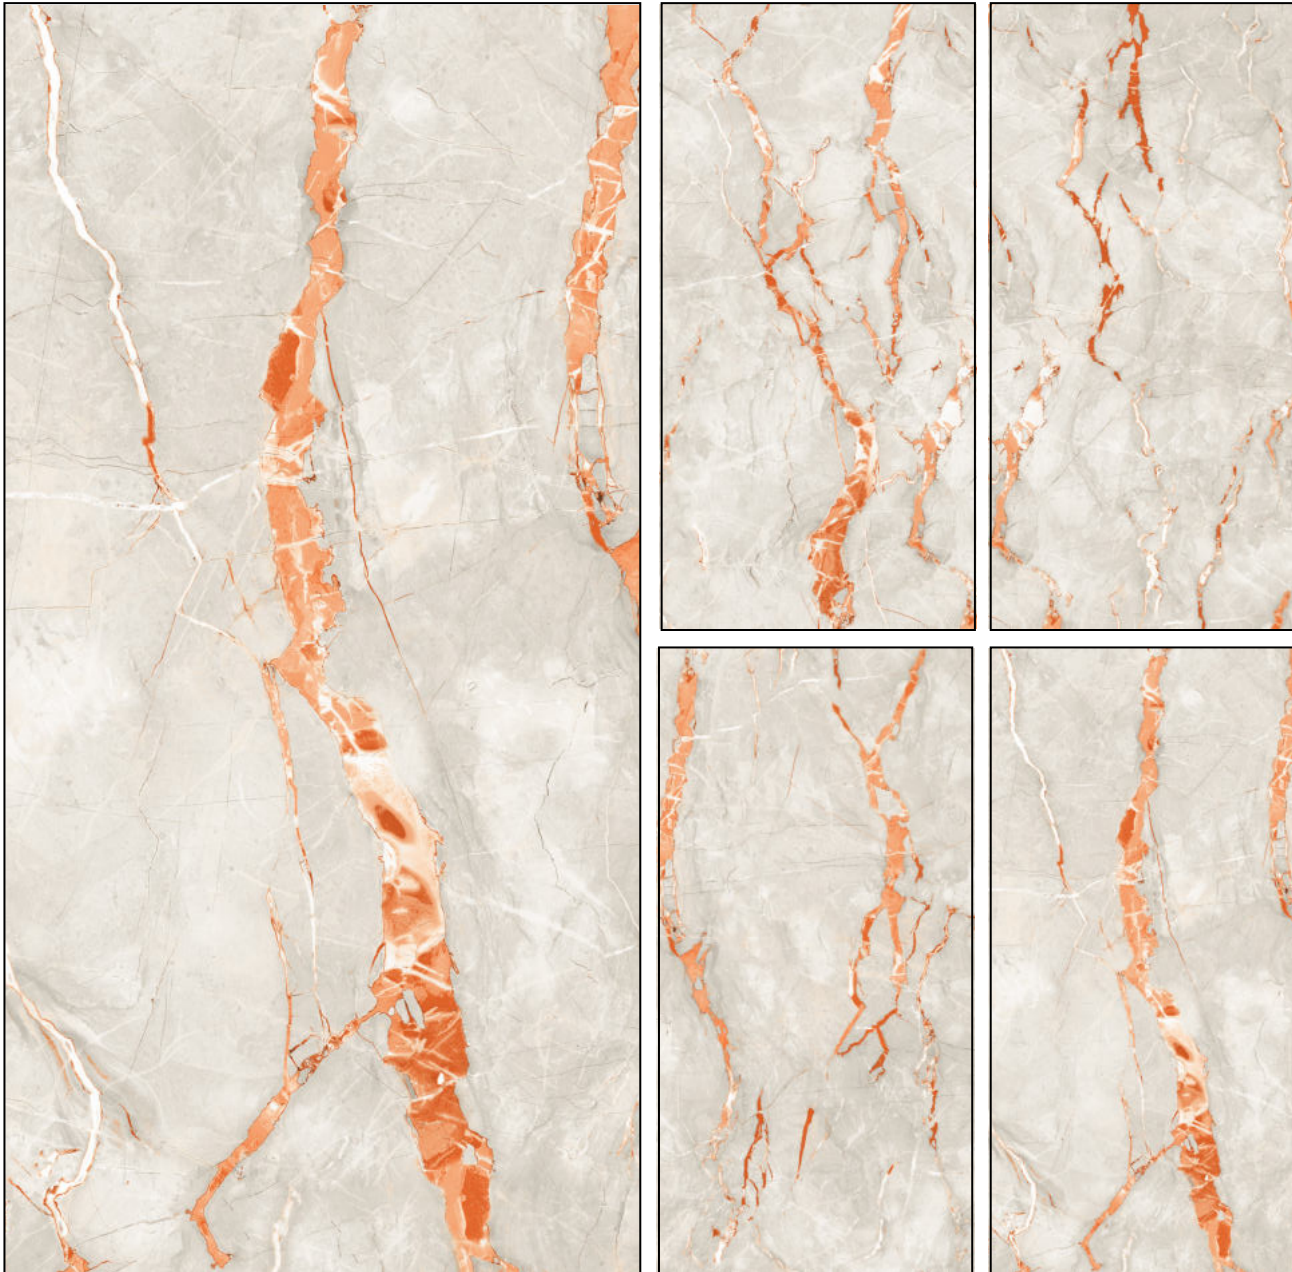

ZION GREY

Finish :

GLOSSY

Size :

600X1200MM

Random : 4

LUXURIA
— COLLECTION —