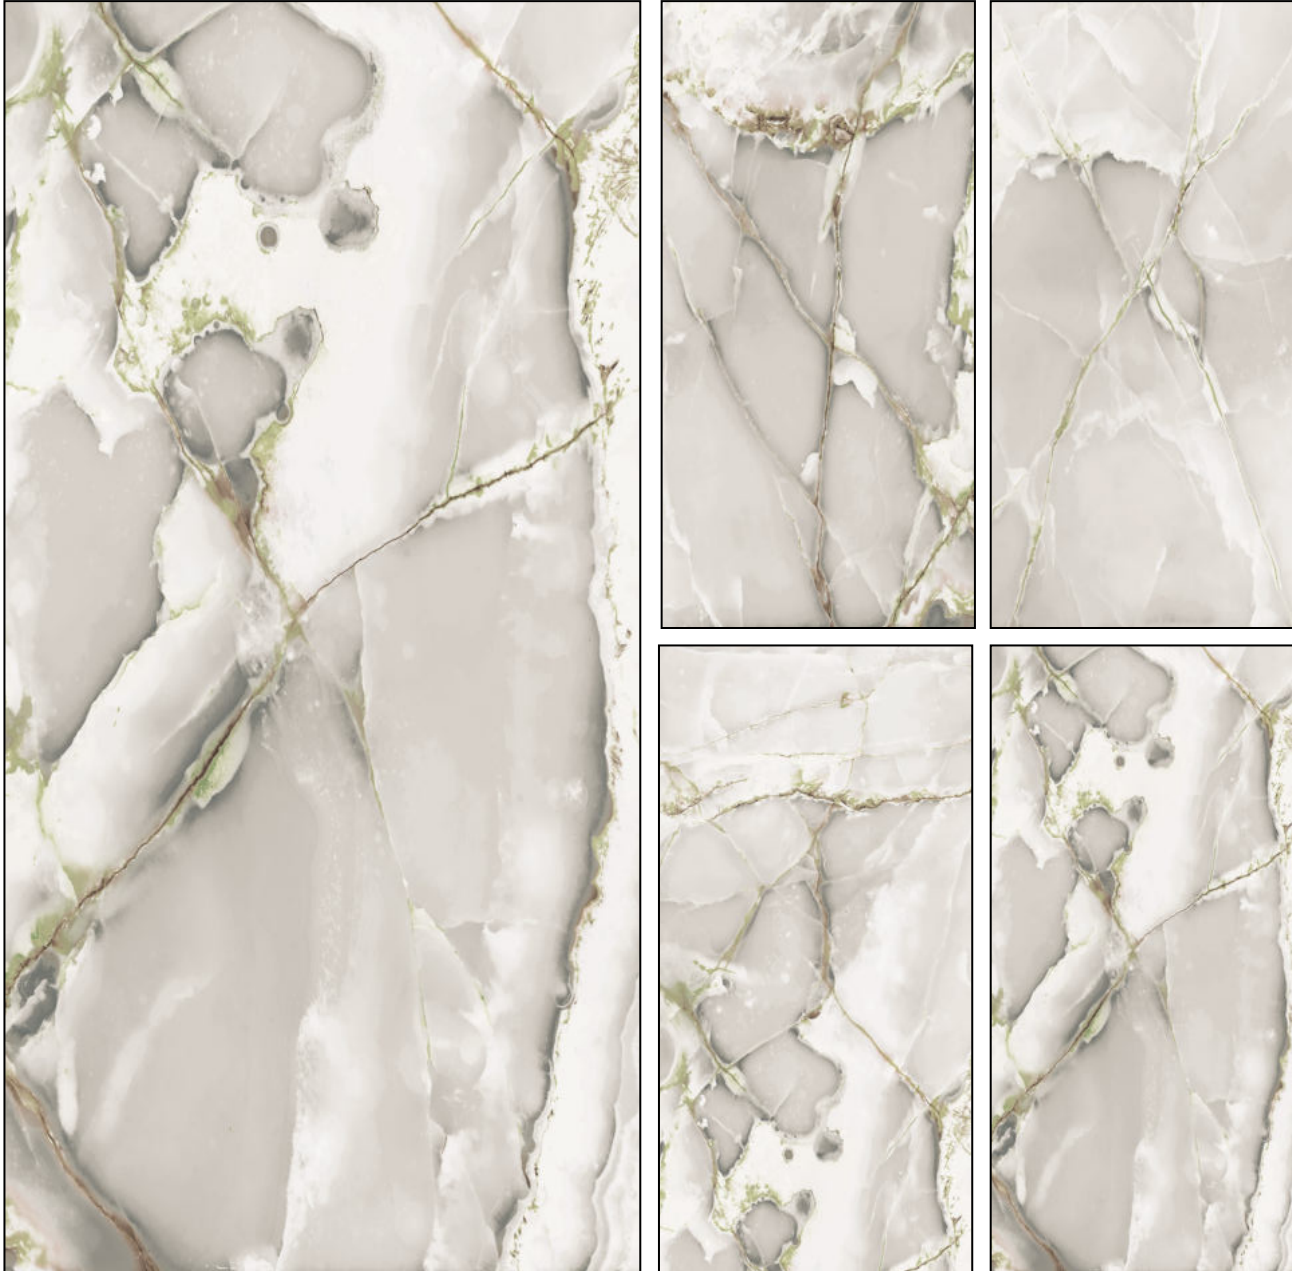

AURA GREY

Finish :

GLOSSY

Size :

600X1200MM

Random : 4

LUXURIA
— COLLECTION —