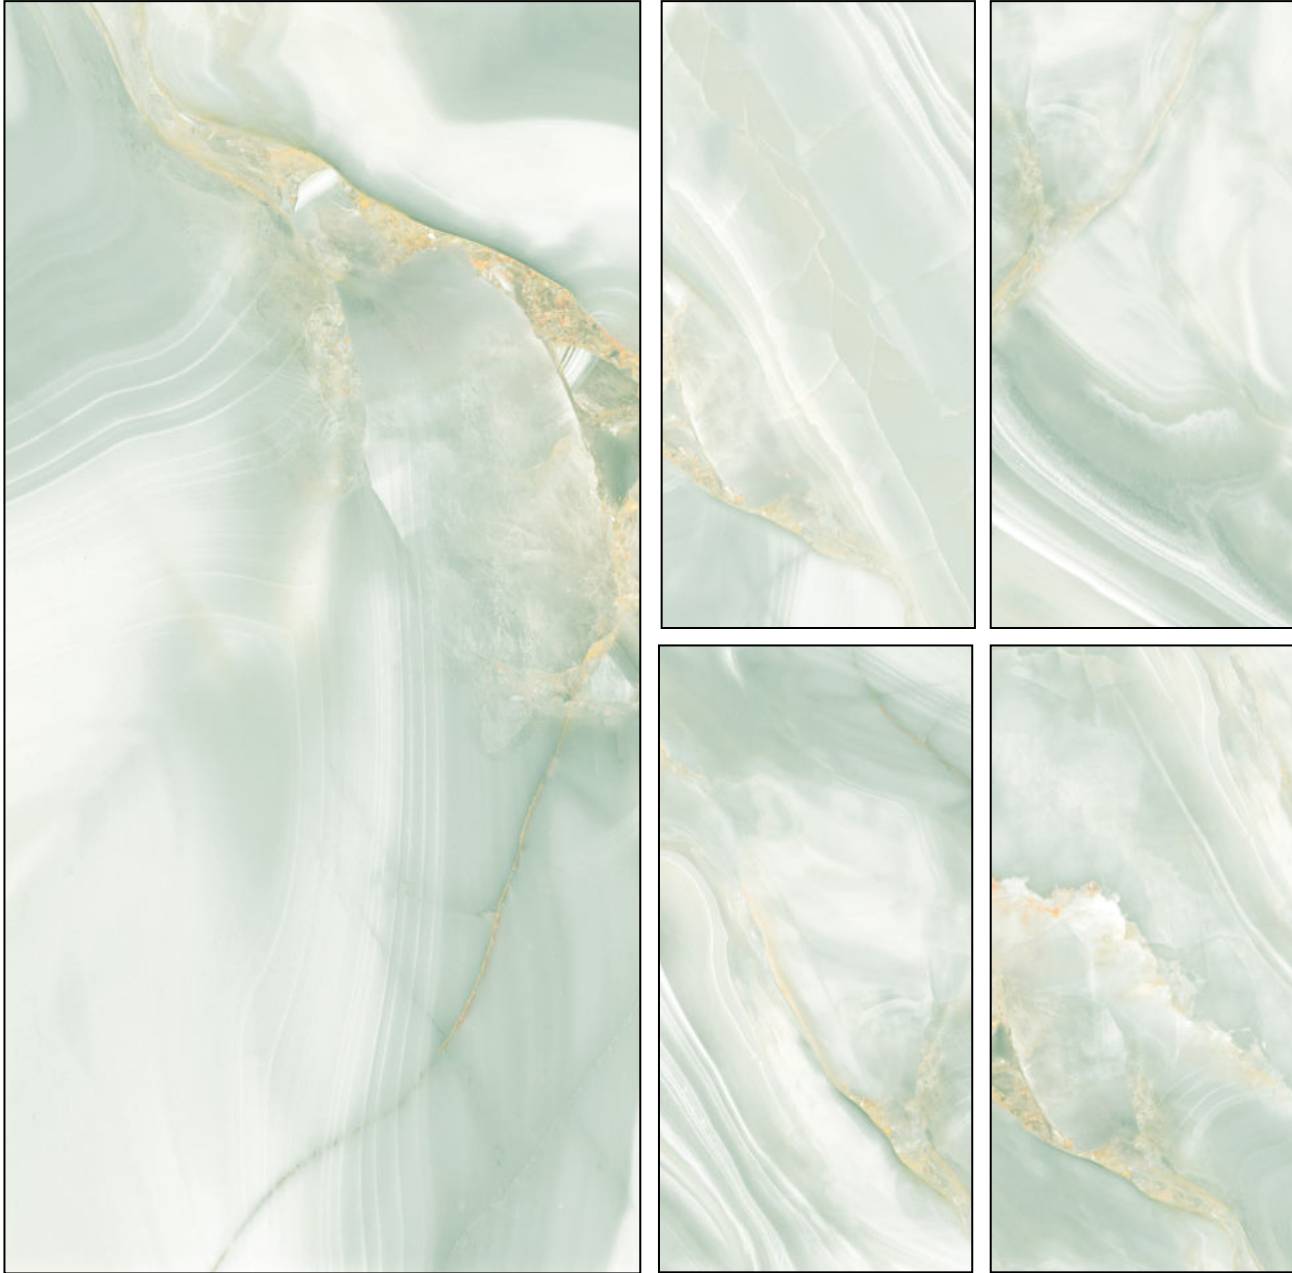

LUXURY ONYX BIANCO

Finish :

GLOSSY

Size :

600X1200MM

Random : 6

LUXURIA
— COLLECTION —

LUXURIUS ONYX GREEN