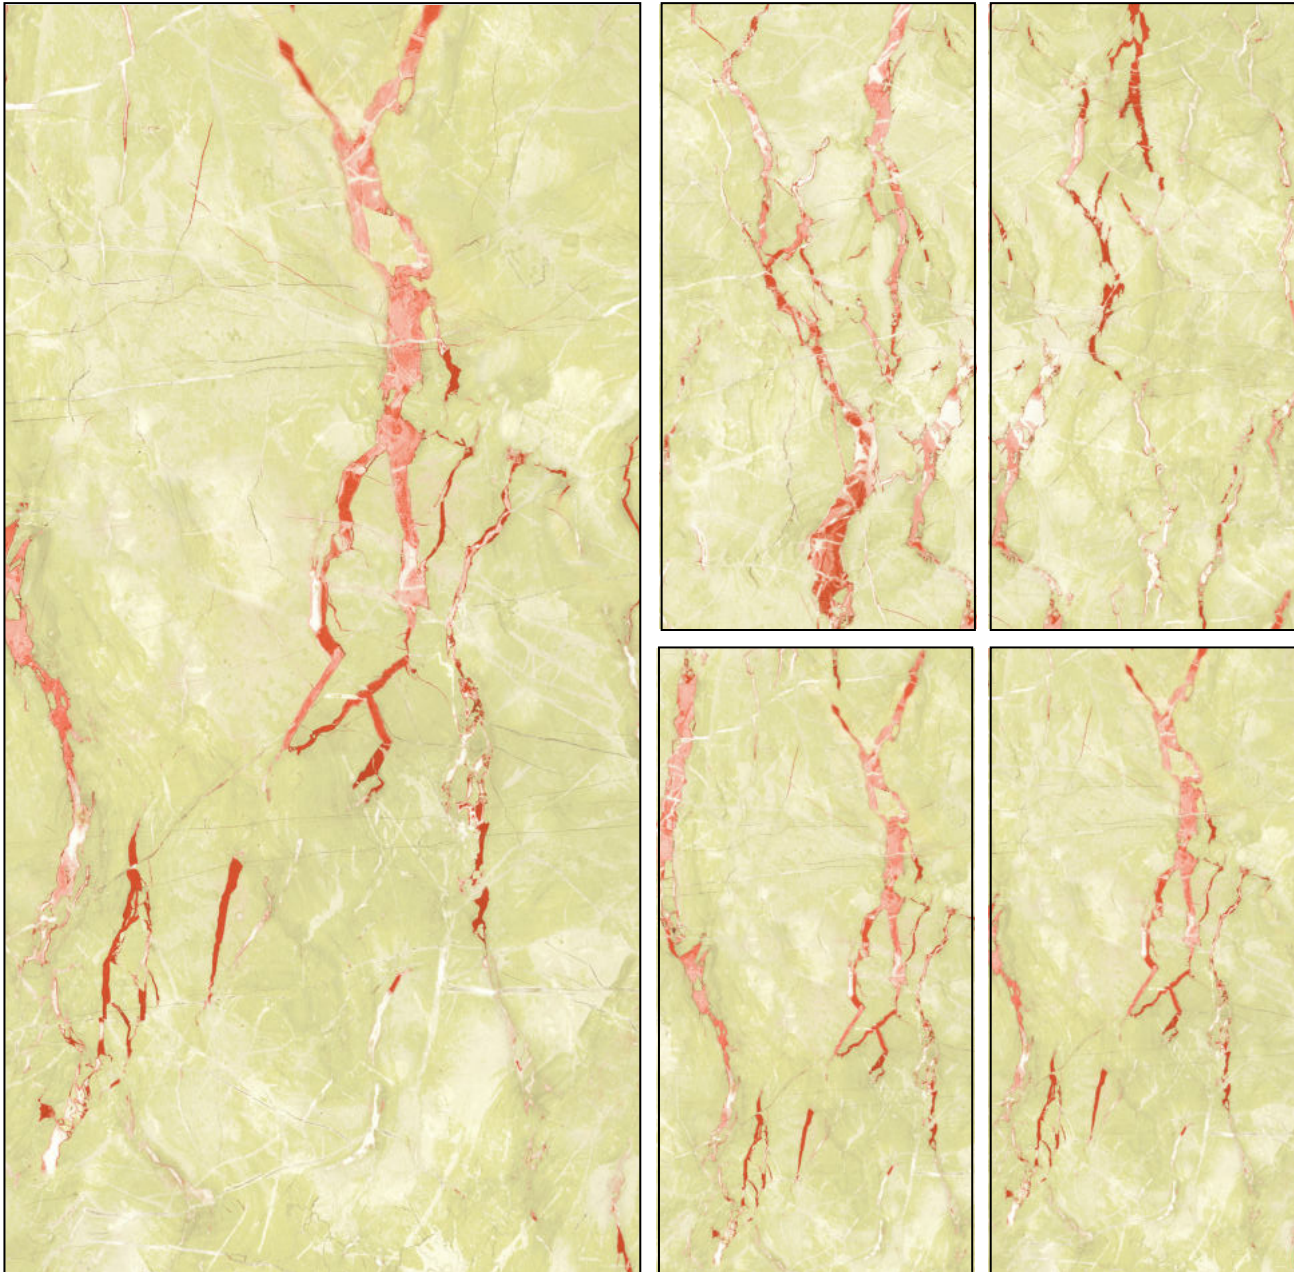

ZION GREEN

Finish :

GLOSSY

Size :

600X1200MM

Random : 4

LUXURIA
— COLLECTION —