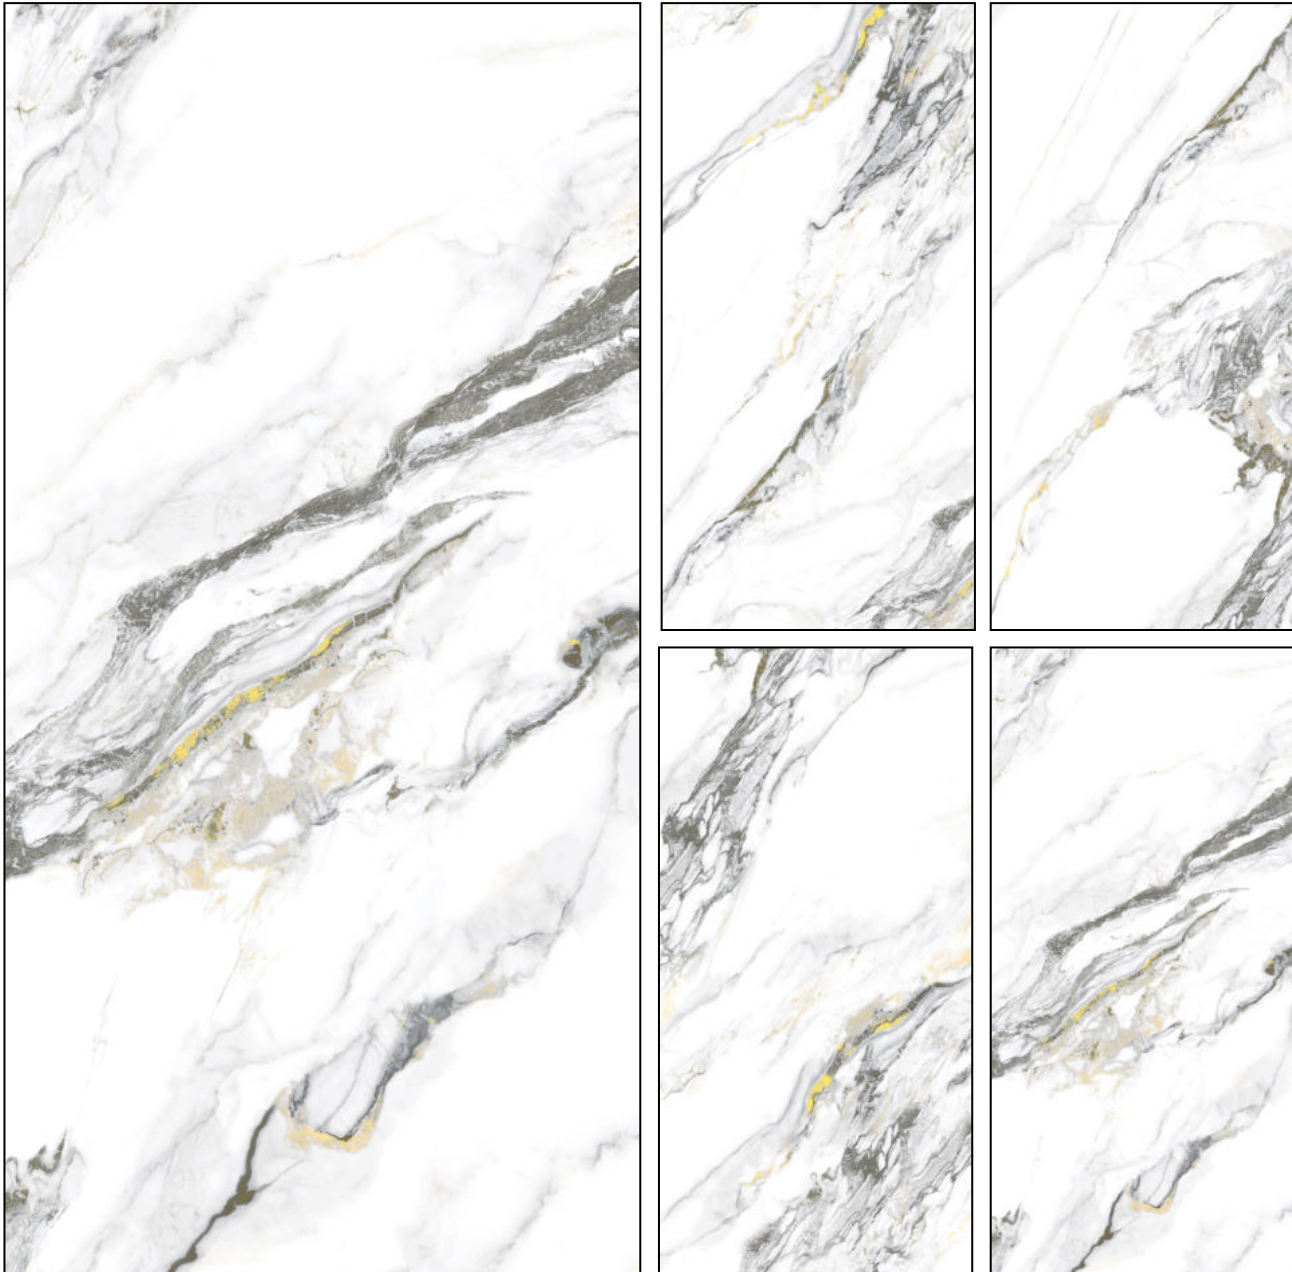

COLONIAL GREEN

Finish :

GLOSSY

Size :

600X1200MM

Random : 4

COLONIAL LEMON

Finish :