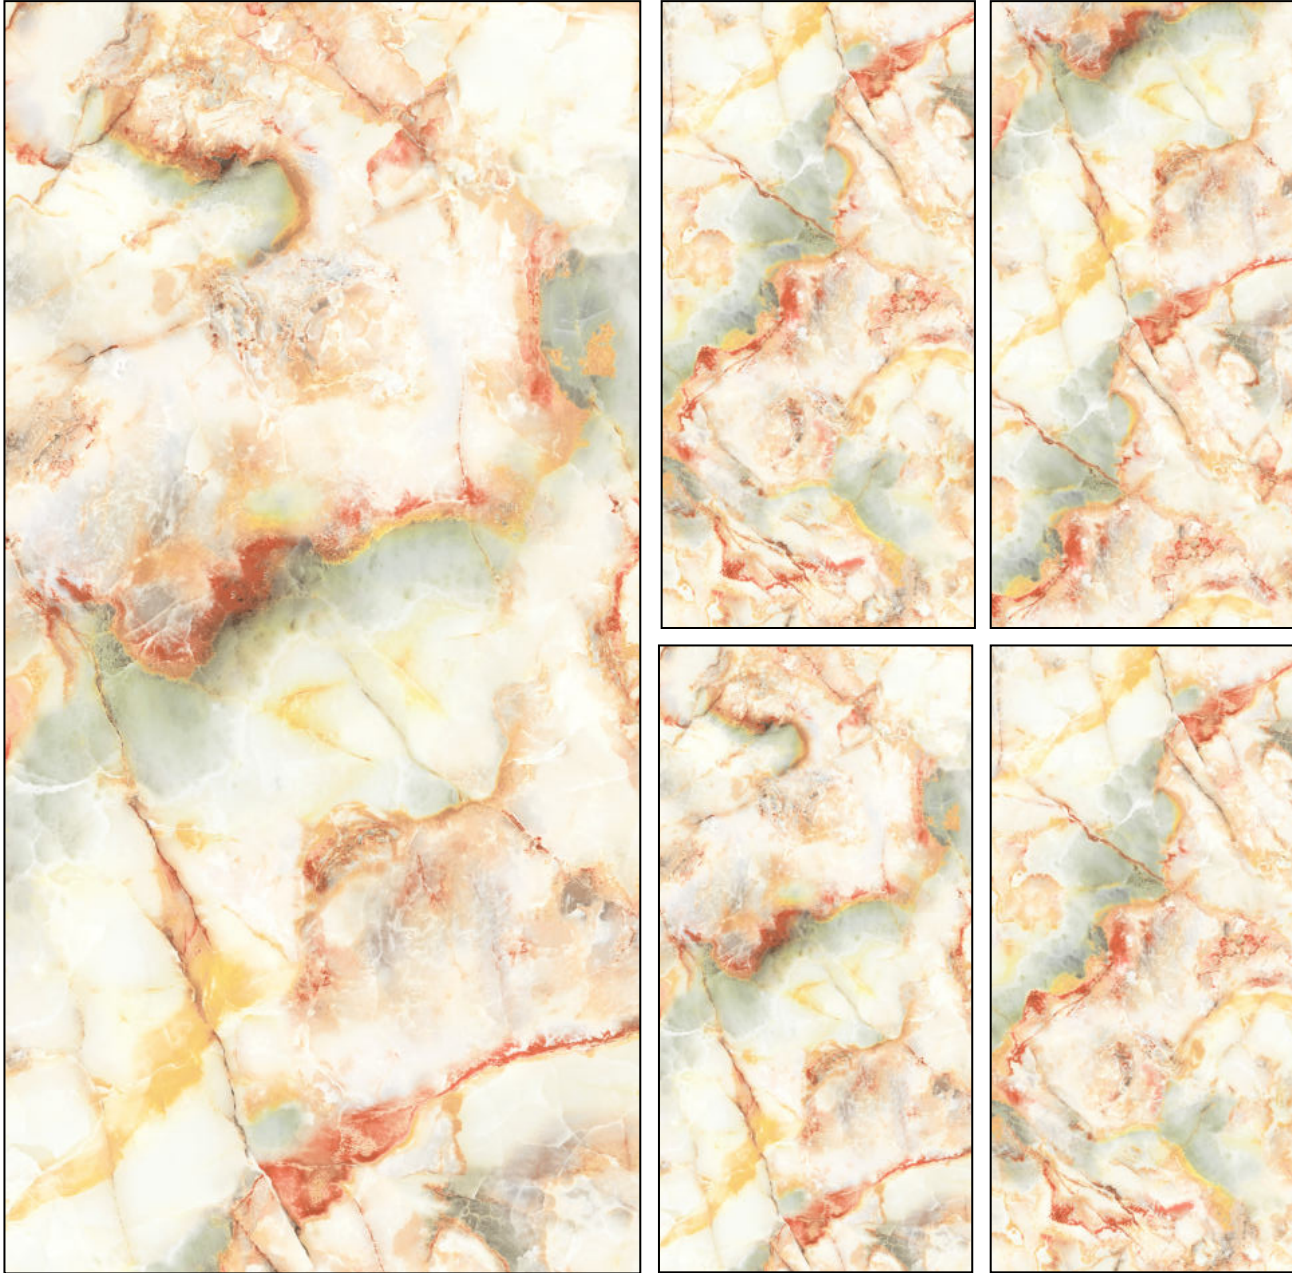

HONEY ONYX MULTY

Finish :

GLOSSY

Size :

600X1200MM

Random : 3

LUXURIA
— COLLECTION —