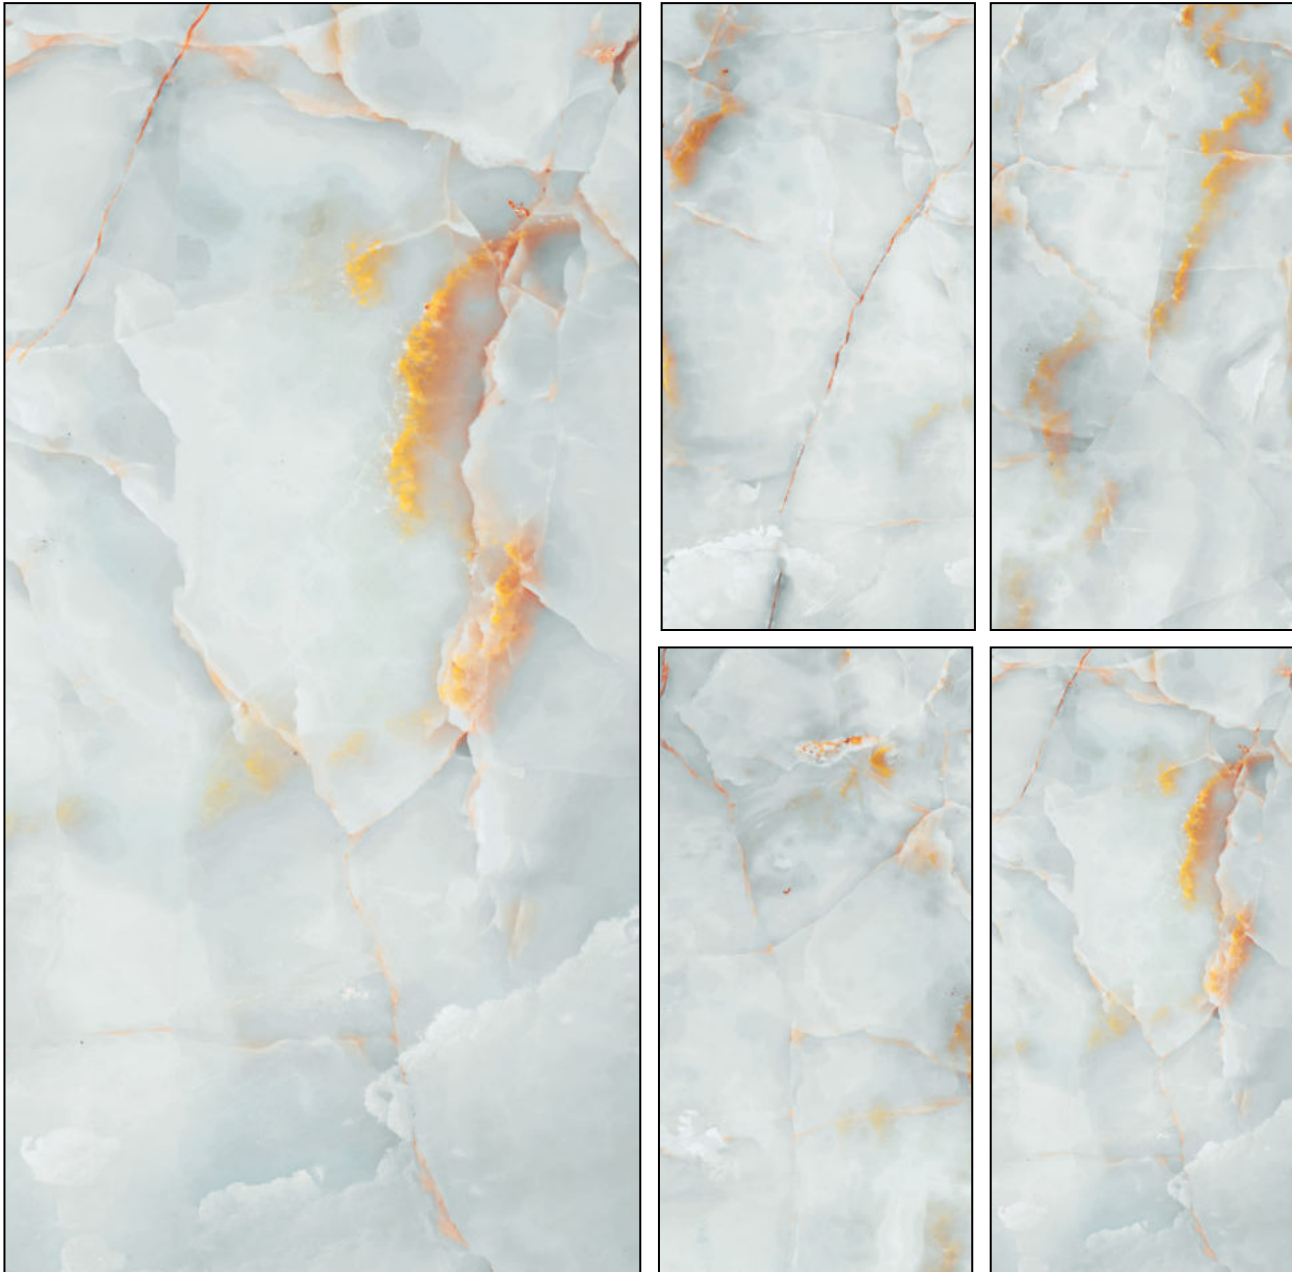

AVERALY AQUA

Finish :

GLOSSY

Size :

600X1200MM

Random : 4

LUXURIA
— COLLECTION —