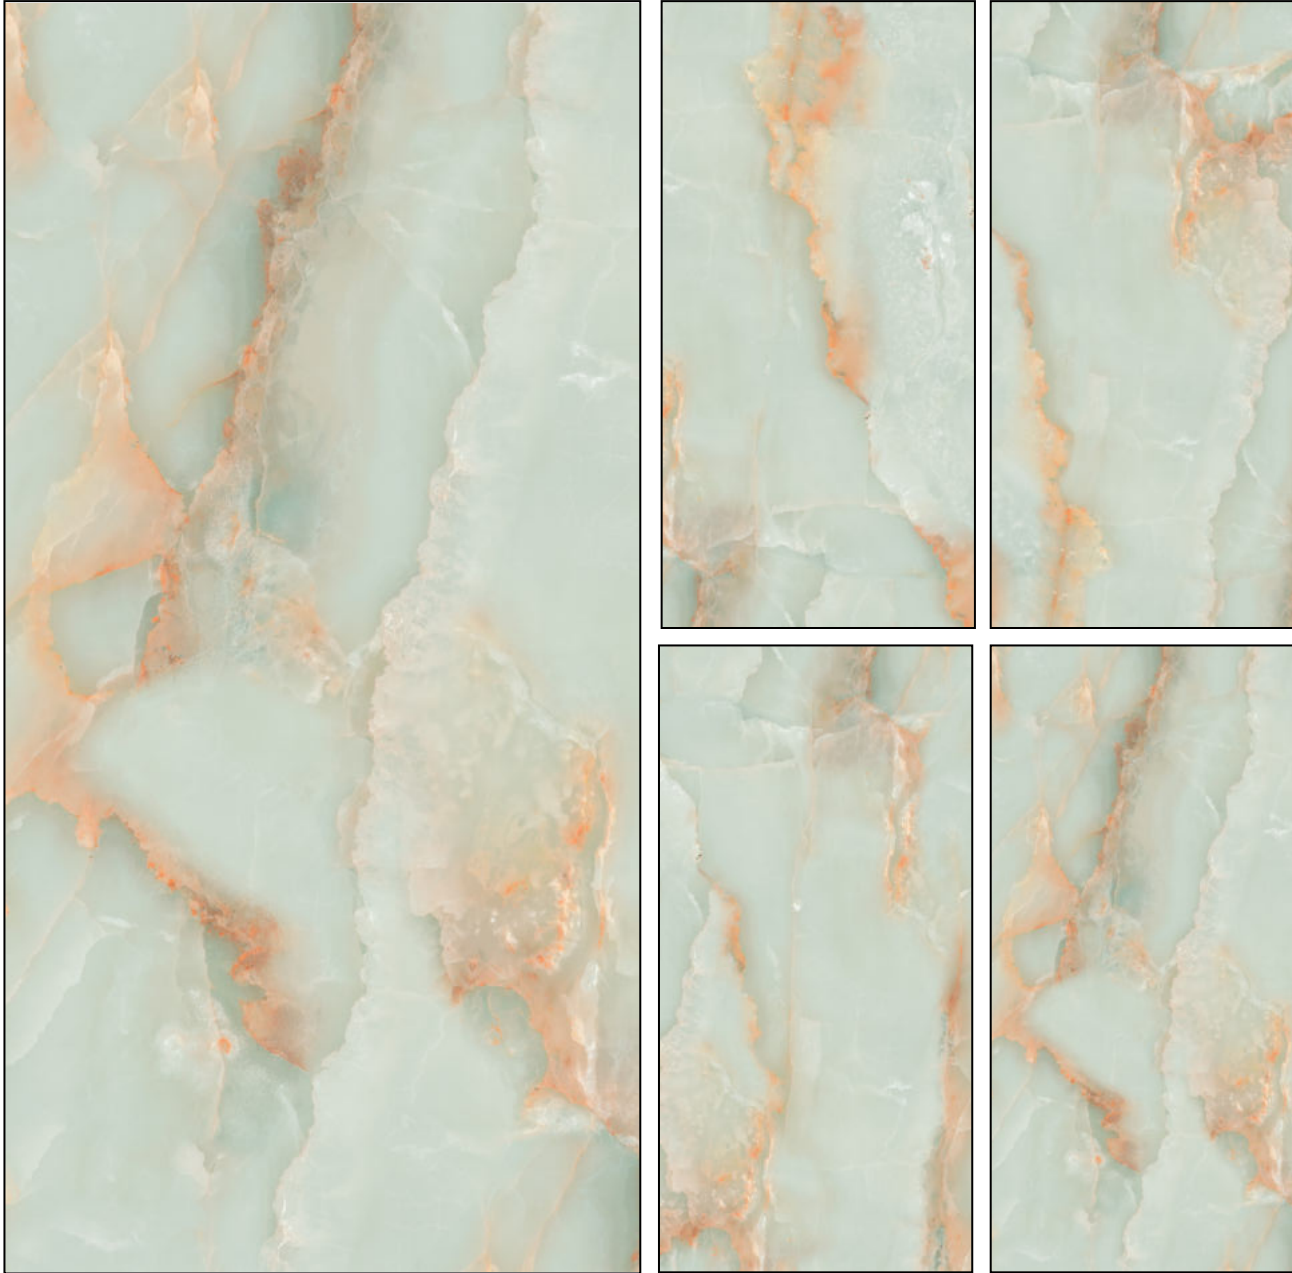

LUMIX GREEN

Finish :

GLOSSY

Size :

600X1200MM

Random : 4

LUXURIA
— COLLECTION —