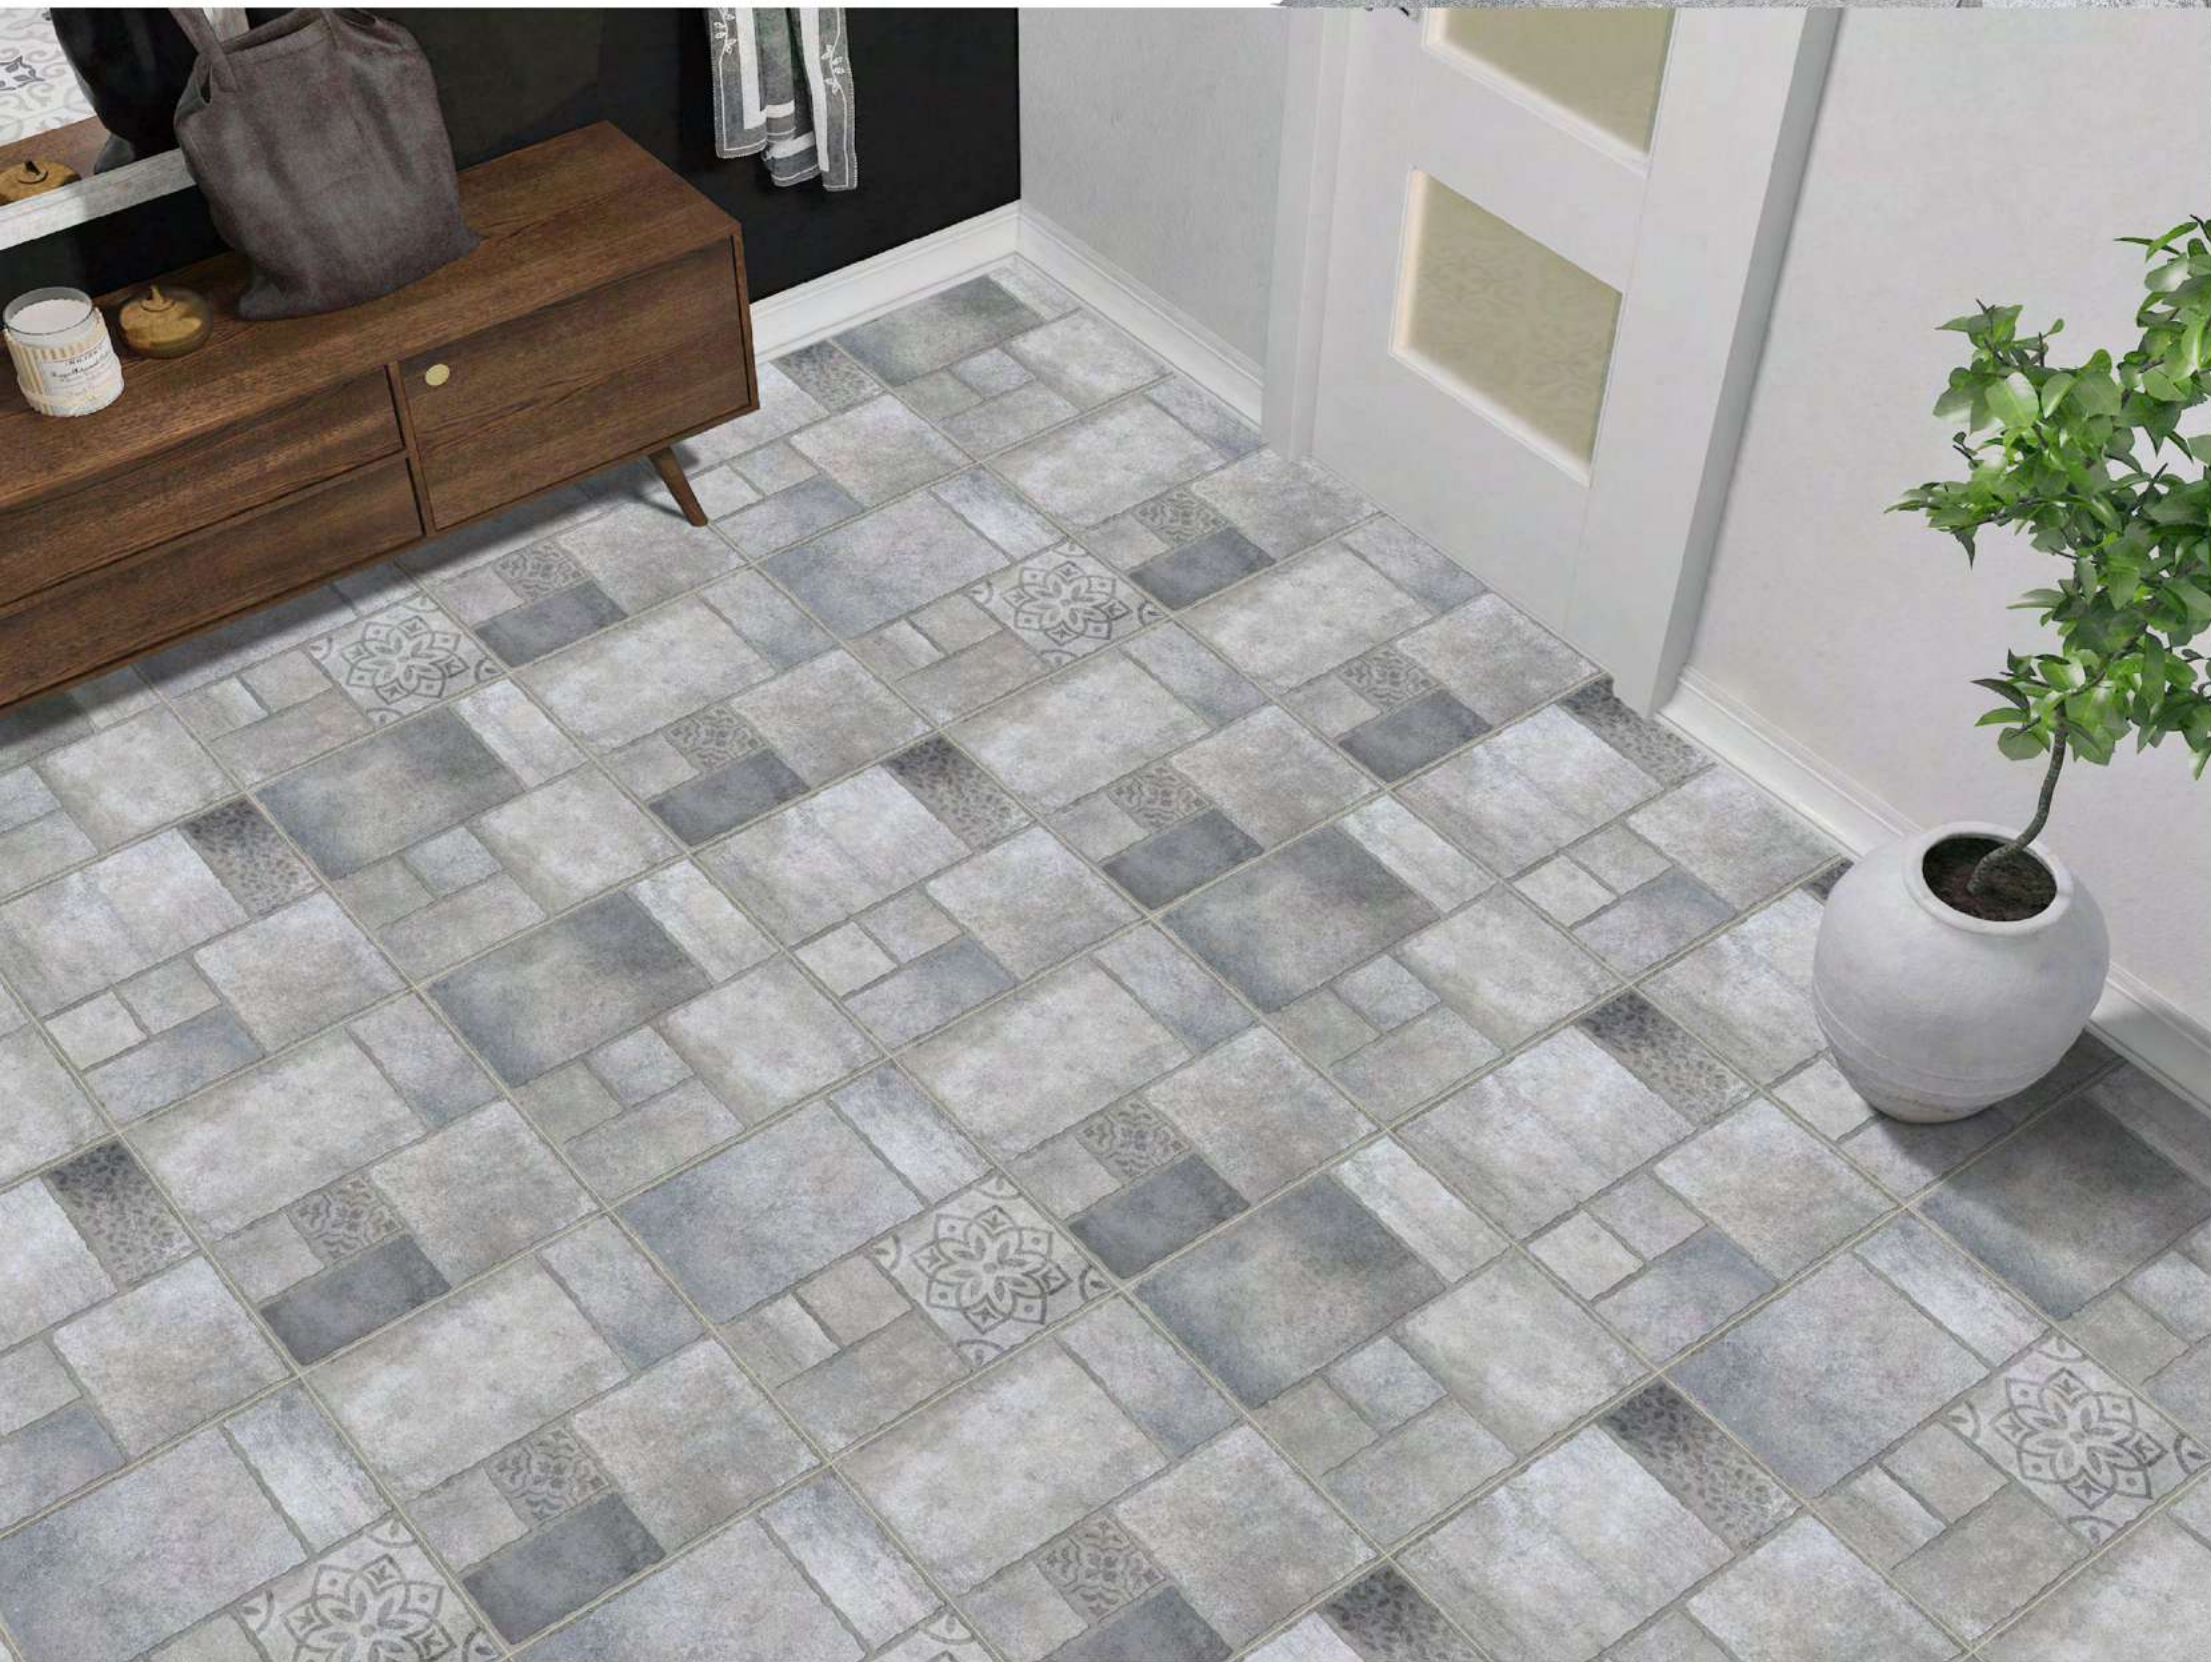

3204

HEAVY DUTY FLOOR & PARKING TILES 16"x16"
12mm THICKNESS

➔ 4 FACE RANDAM