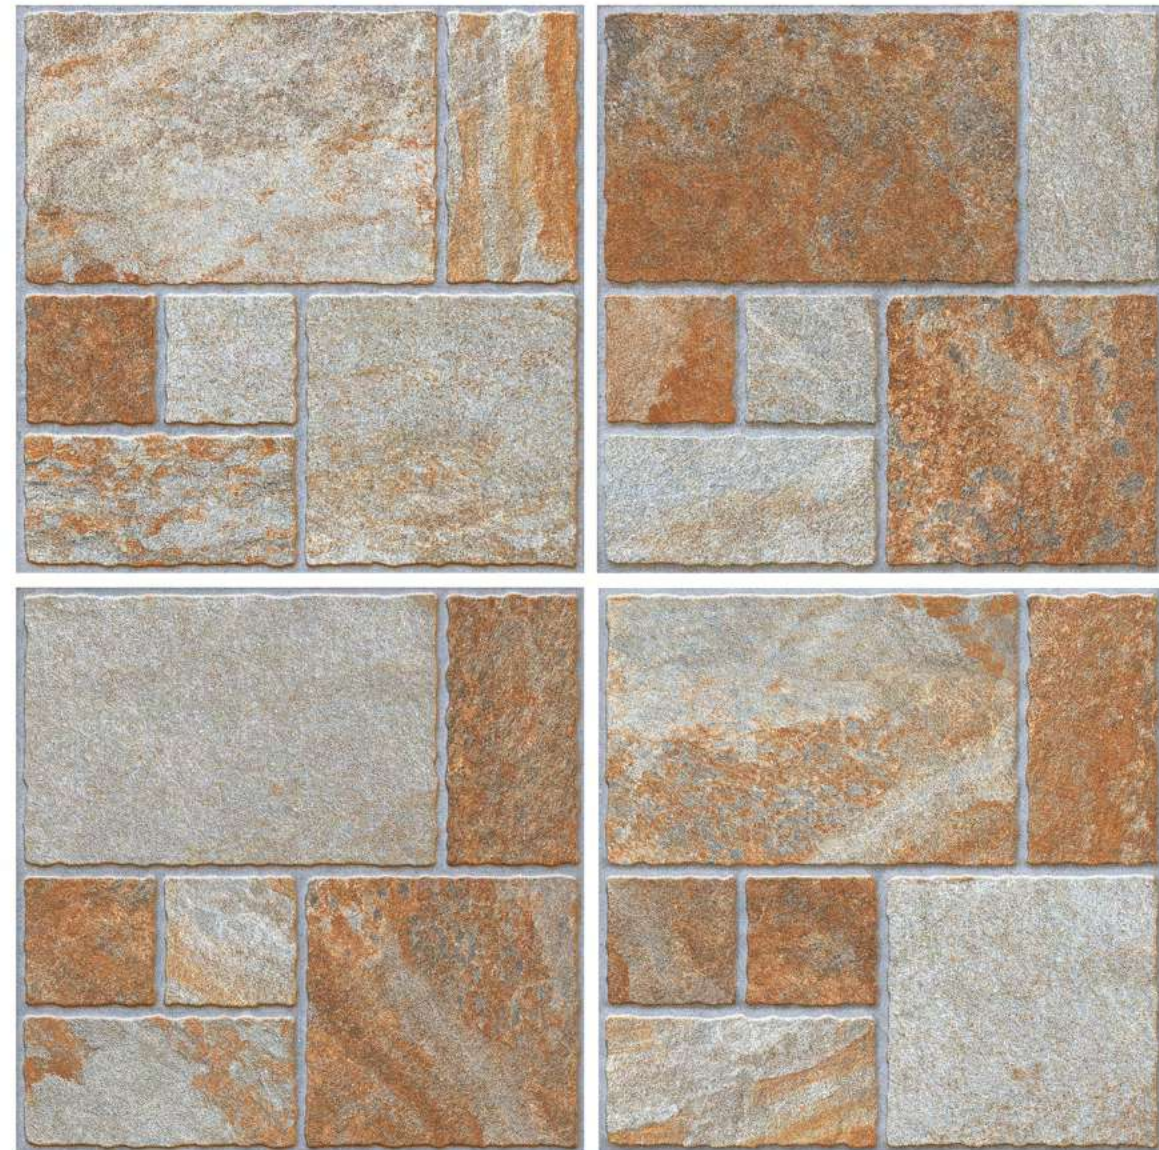

3201

HEAVY DUTY FLOOR & PARKING TILES 16"x16"
12mm THICKNESS

➔ 4 FACE RANDAM

PACKING LIST

SIZE	THICKNESS (mm)	SQM / BOX	PIECES / BOX	KG / BOX (aprox)	BOXES / PALLET	SQM / PALLET
400x400	12.00	0.80	5	20.00	72	57.60

3201

40x40 cm 16"x16"
12mm Thickness

Punch
Finish