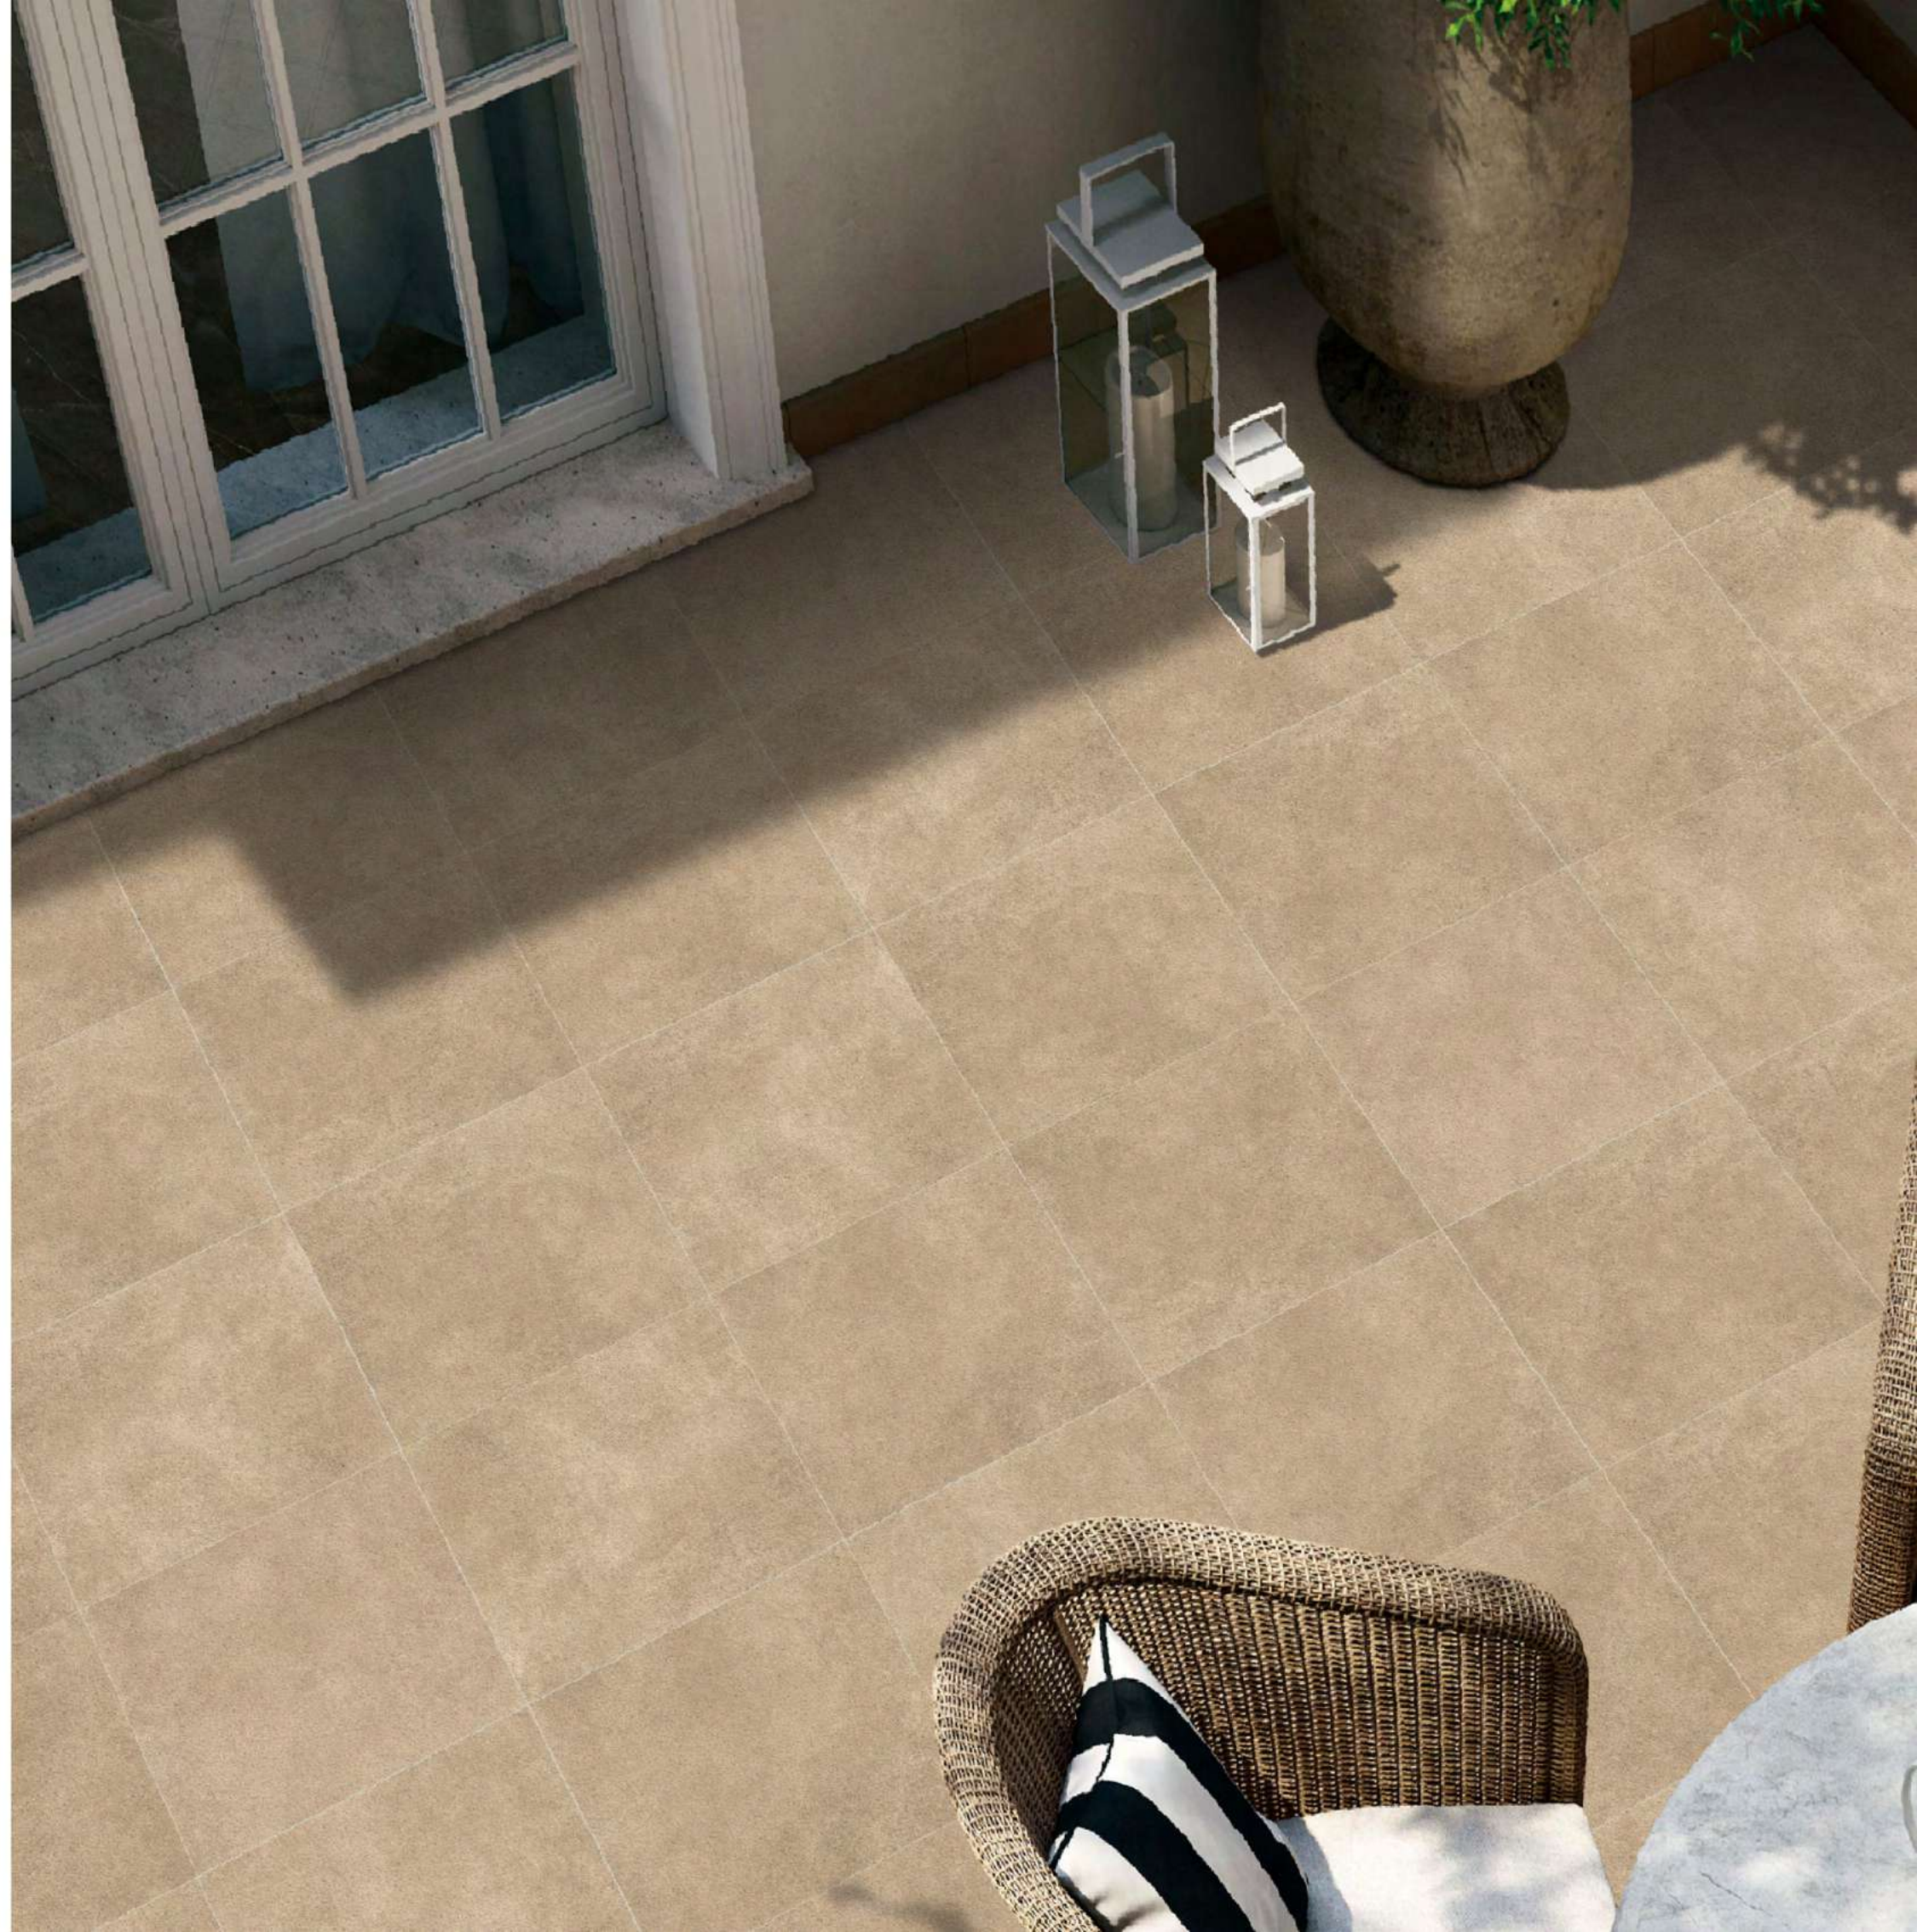

HEAVY DUTY FLOOR & PARKING TILES 16"x16"
12mm THICKNESS

ARGOS CHOCO

40x40 cm 16"x16"
12mm Thickness

Punch
Finish

ARGOS COFFEE

HEAVY DUTY FLOOR & PARKING TILES 16''x16''
12mm THICKNESS

➔ 6 FACE RANDAM

ARGOS CHOFFEE 40x40 cm 16''x16'' 12mm Thickness