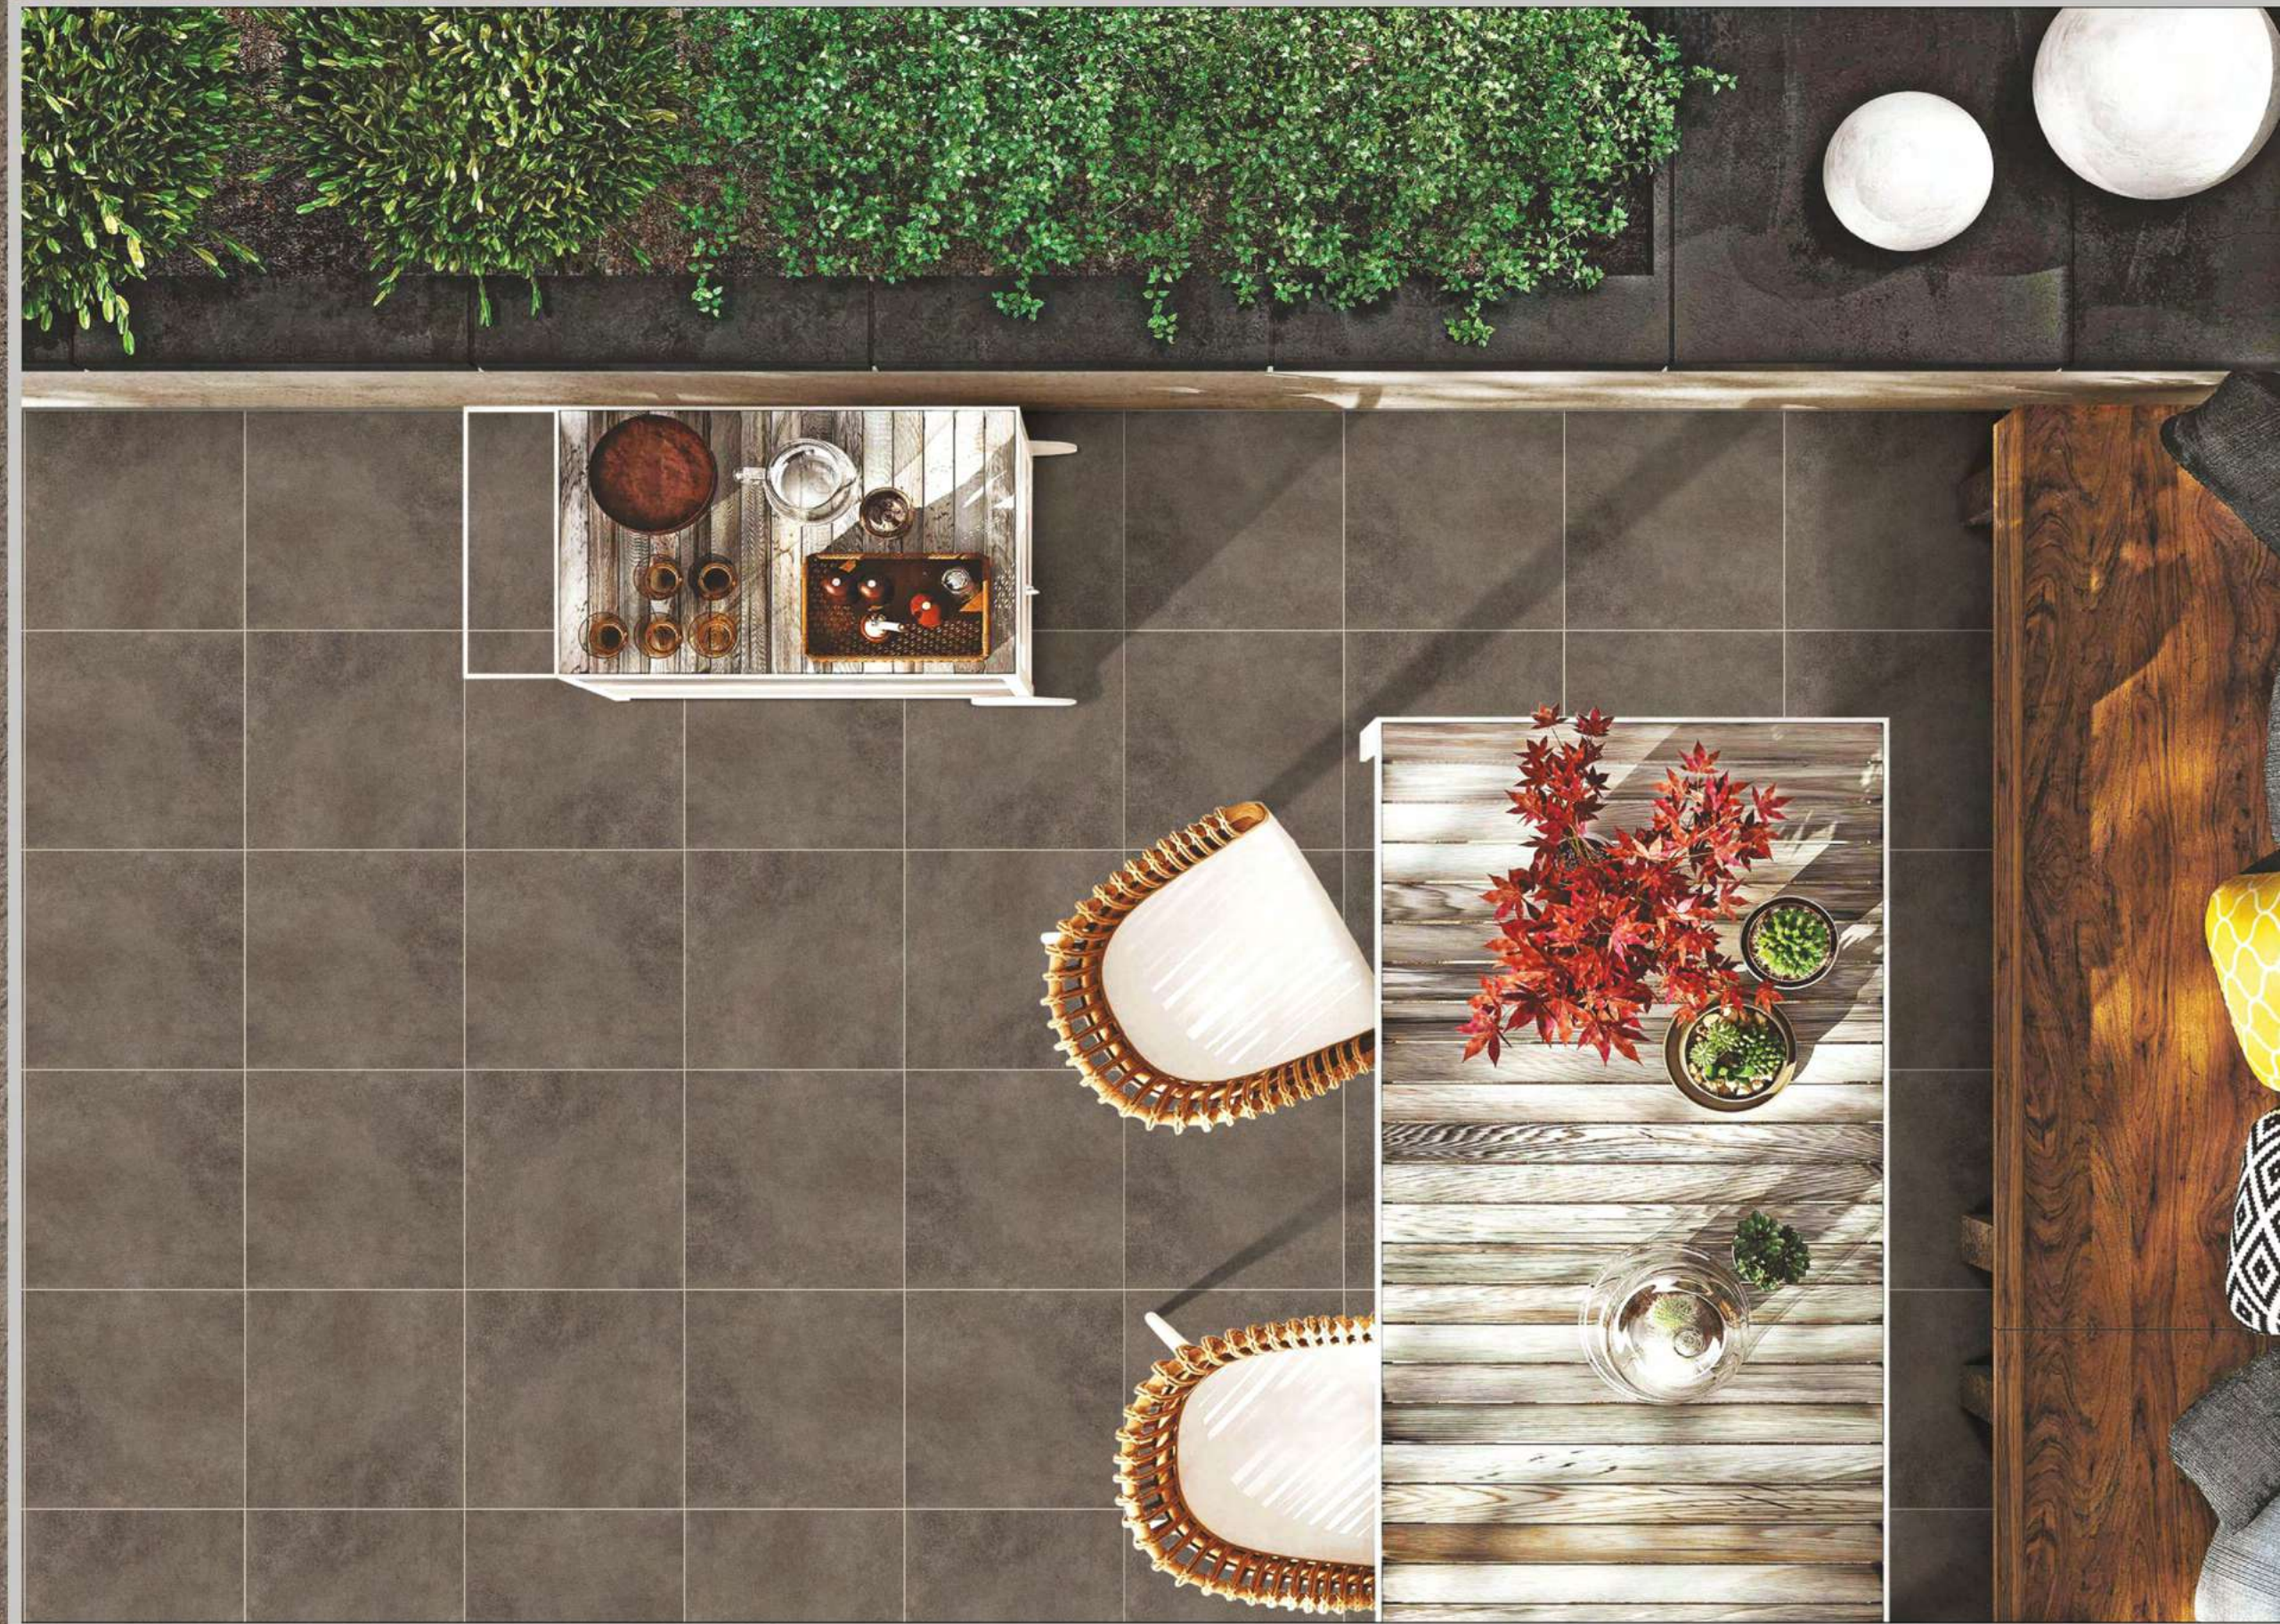

➔ 6 FACE RANDAM

HEAVY DUTY FLOOR & PARKING TILES 16"x16"
12mm THICKNESS

ARGOS BROWN

40x40 cm 16"x16"
12mm Thickness

Punch
Finish

ARGOS CHOCO

PUNCH

➔ 6 FACE RANDAM