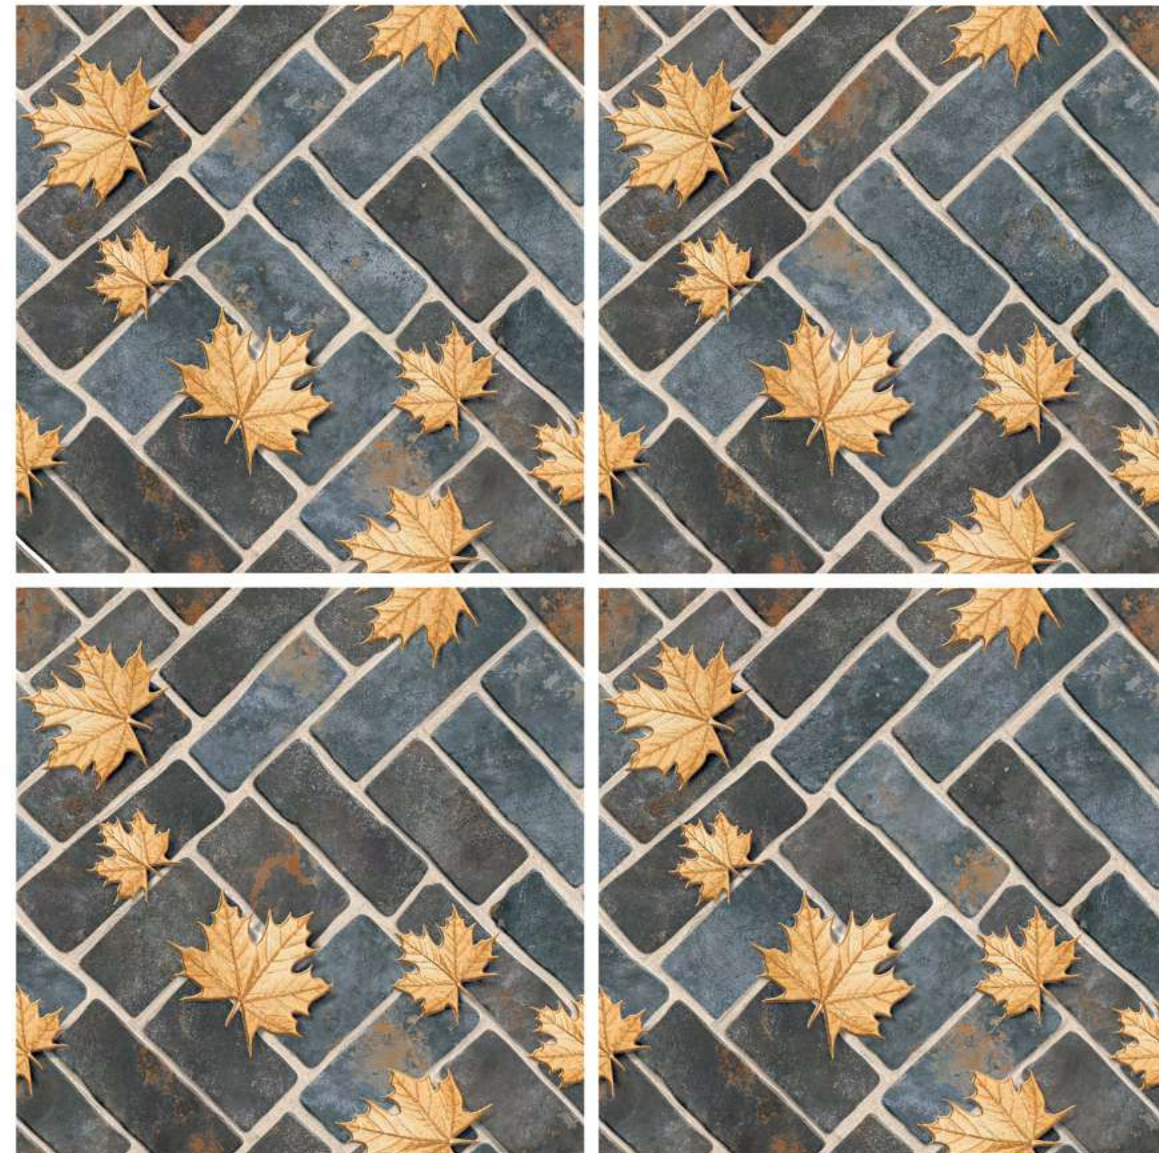

3103

40x40 cm 16"x16"
12mm Thickness

3104

HEAVY DUTY FLOOR & PARKING TILES 16"x16"
12mm THICKNESS

➔ 4 FACE RANDAM

3104

40x40 cm 16"x16" 12mm Thickness

3105