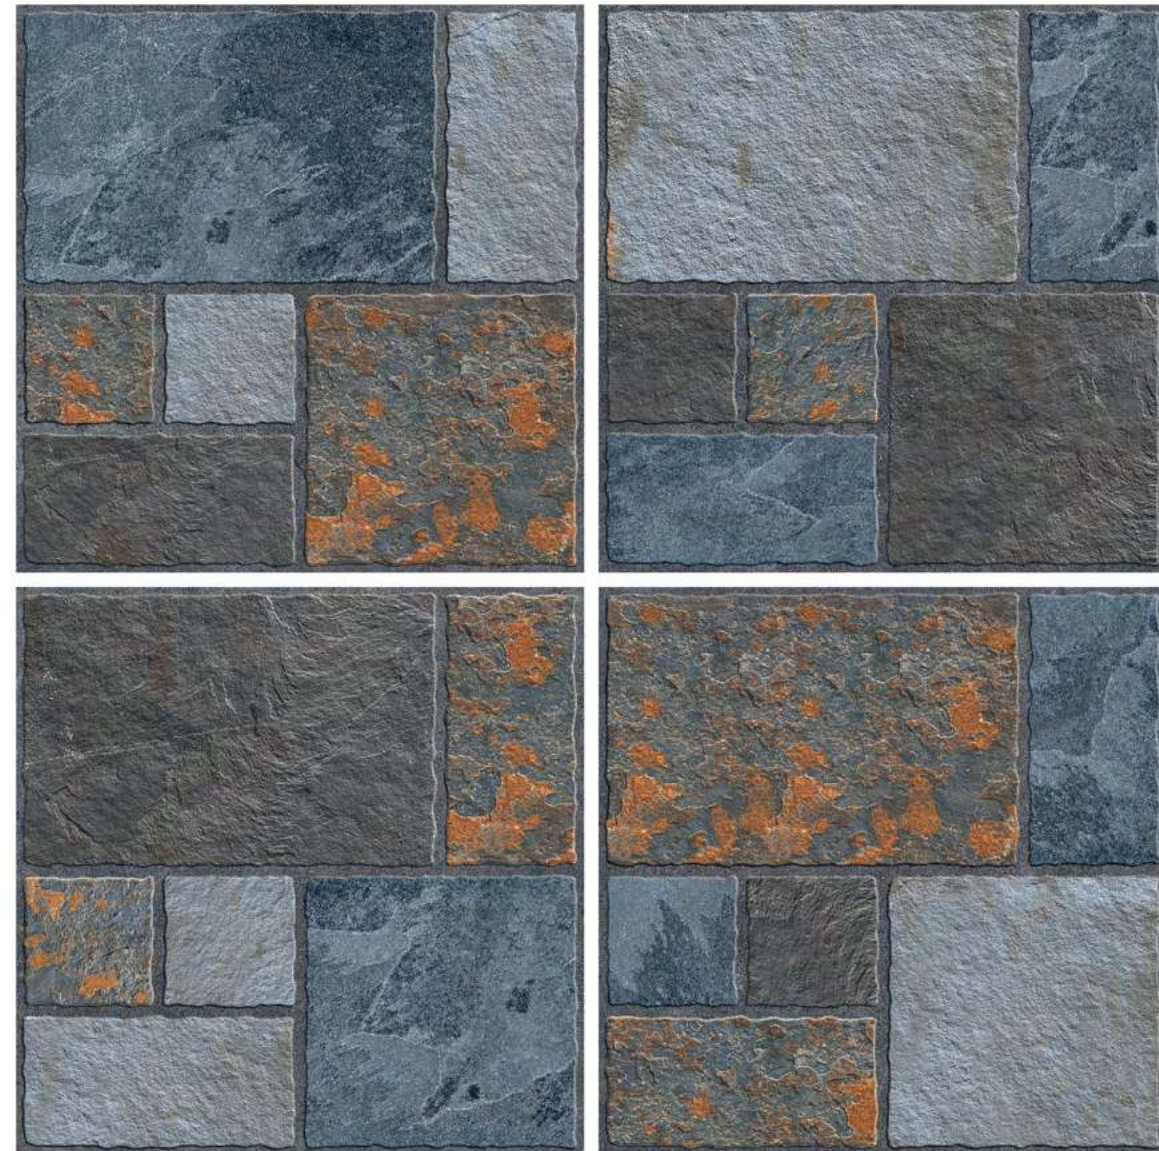

3206

HEAVY DUTY FLOOR & PARKING TILES 16''x16''
12mm THICKNESS

➔ 4 FACE RANDAM

PACKING LIST

SIZE	THICKNESS (mm)	SQM / BOX	PIECES / BOX	KG / BOX (aprox)	BOXES / PALLET	SQM / PALLET
400x400	12.00	0.80	5	20.00	72	57.60

3206

40x40 cm 16''x16''
12mm Thickness

Punch
Finish