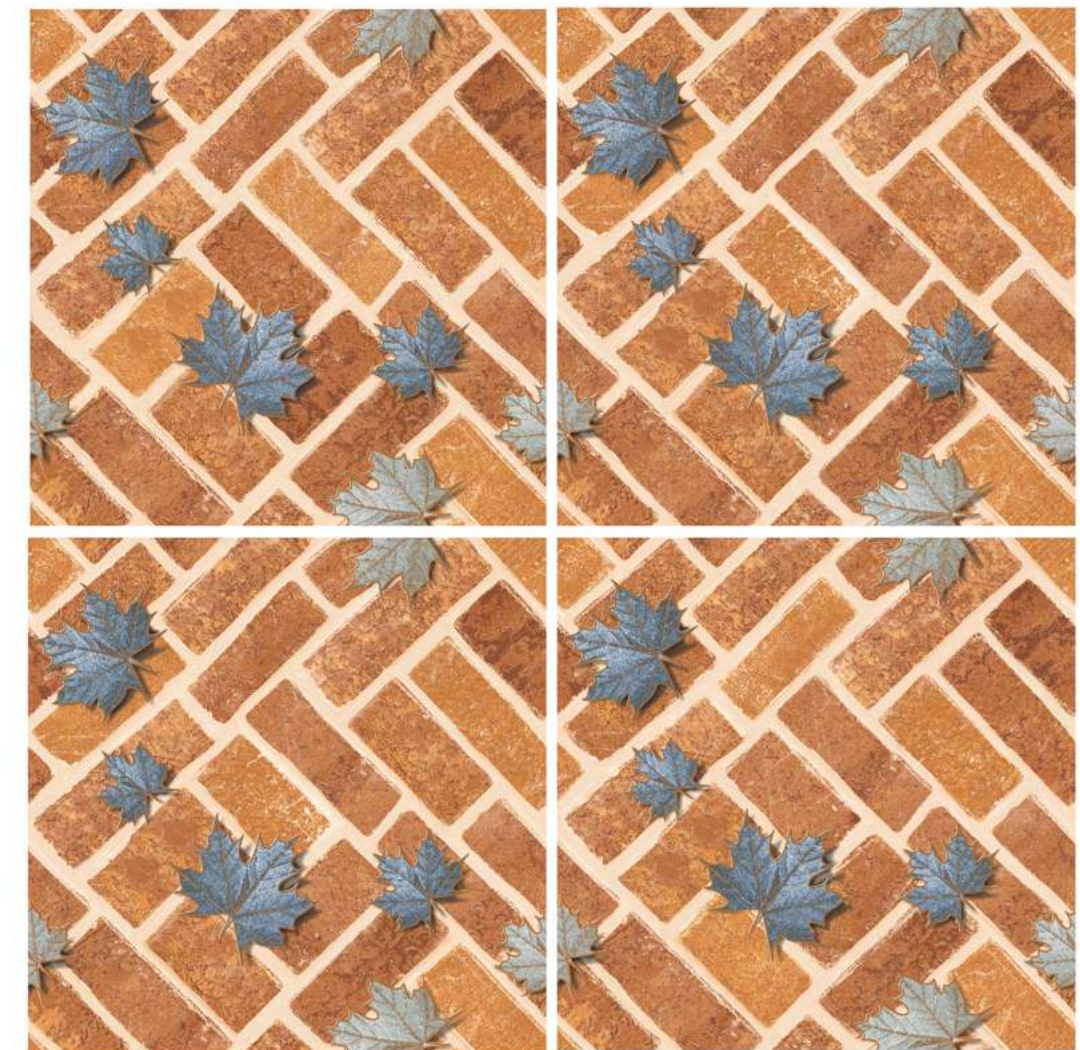

3103

40x40 cm 16"x16"
12mm Thickness

3104

HEAVY DUTY FLOOR & PARKING TILES 16"x16"
12mm THICKNESS

➔ 4 FACE RANDAM

3104

40x40 cm 16"x16" 12mm Thickness

3105