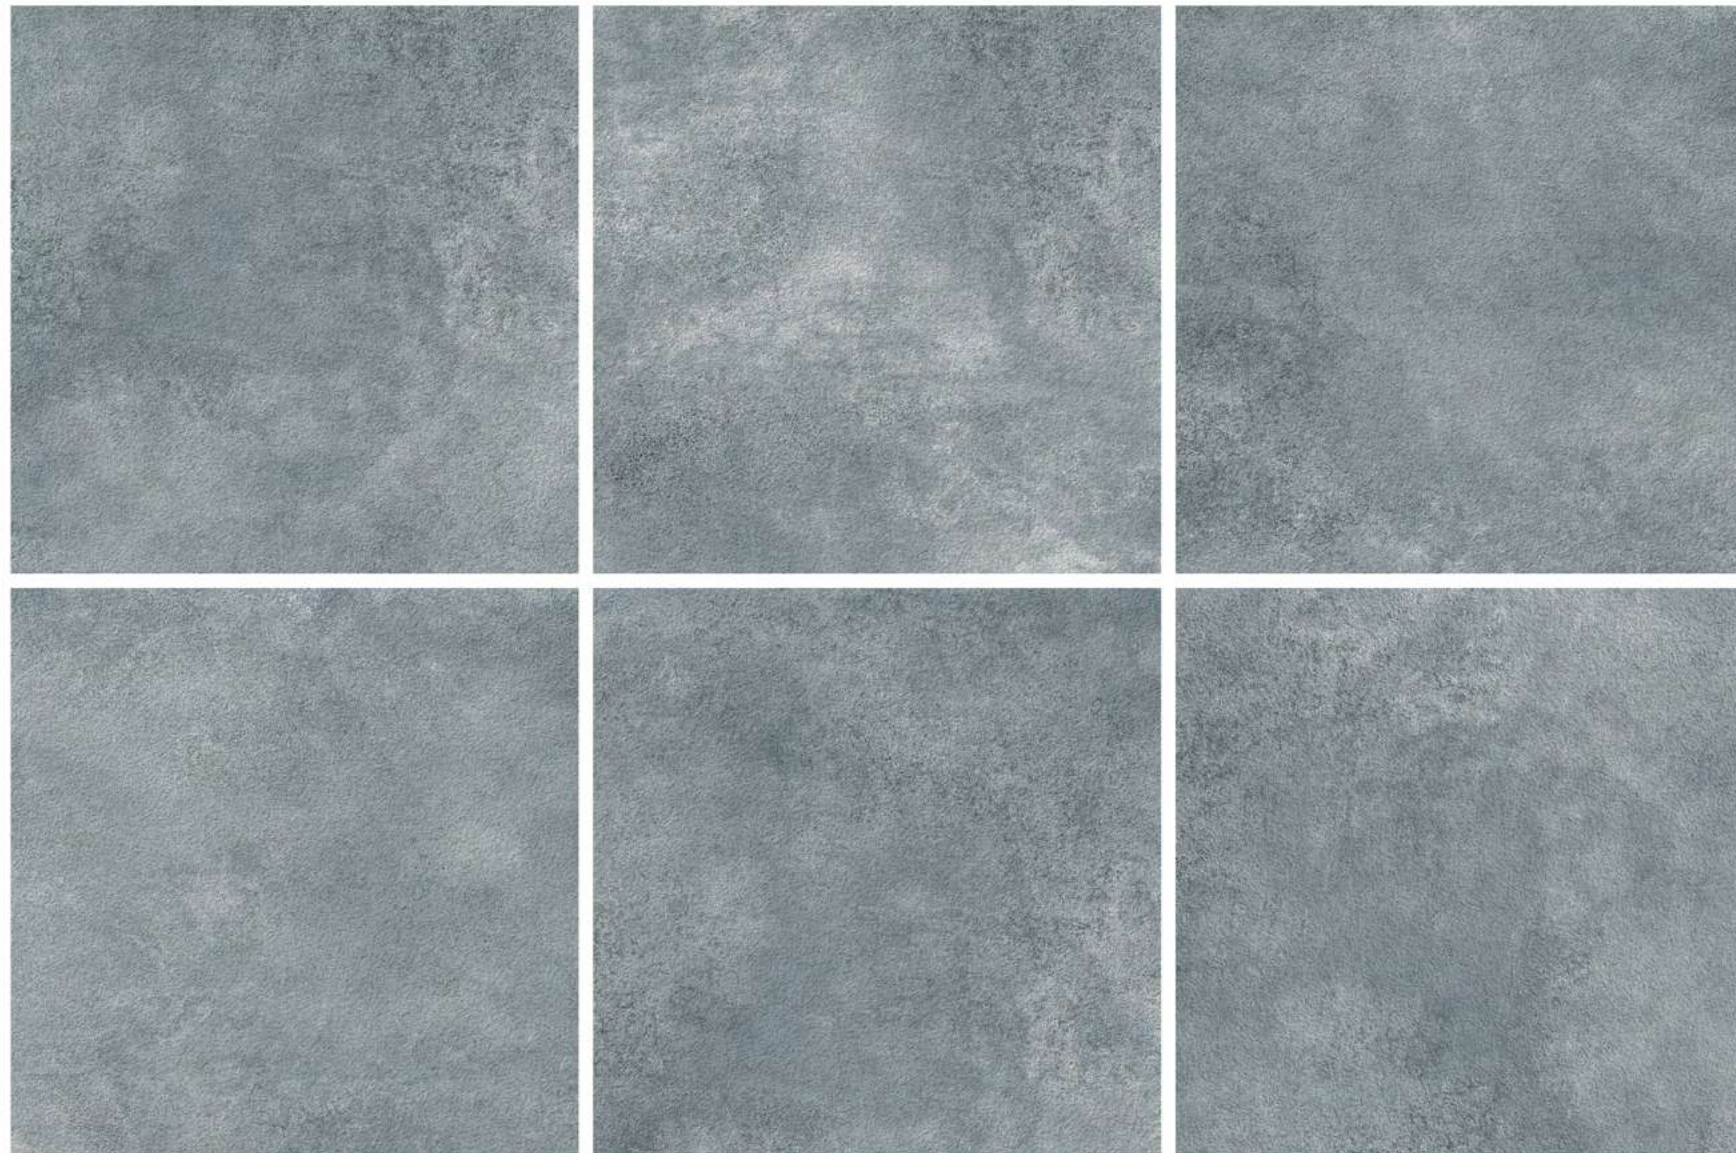

ARGOS AZUL

➔ 6 FACE RANDAM

HEAVY DUTY FLOOR & PARKING TILES 16"x16"
12mm THICKNESS

40x40 cm 16"x16"
12mm Thickness