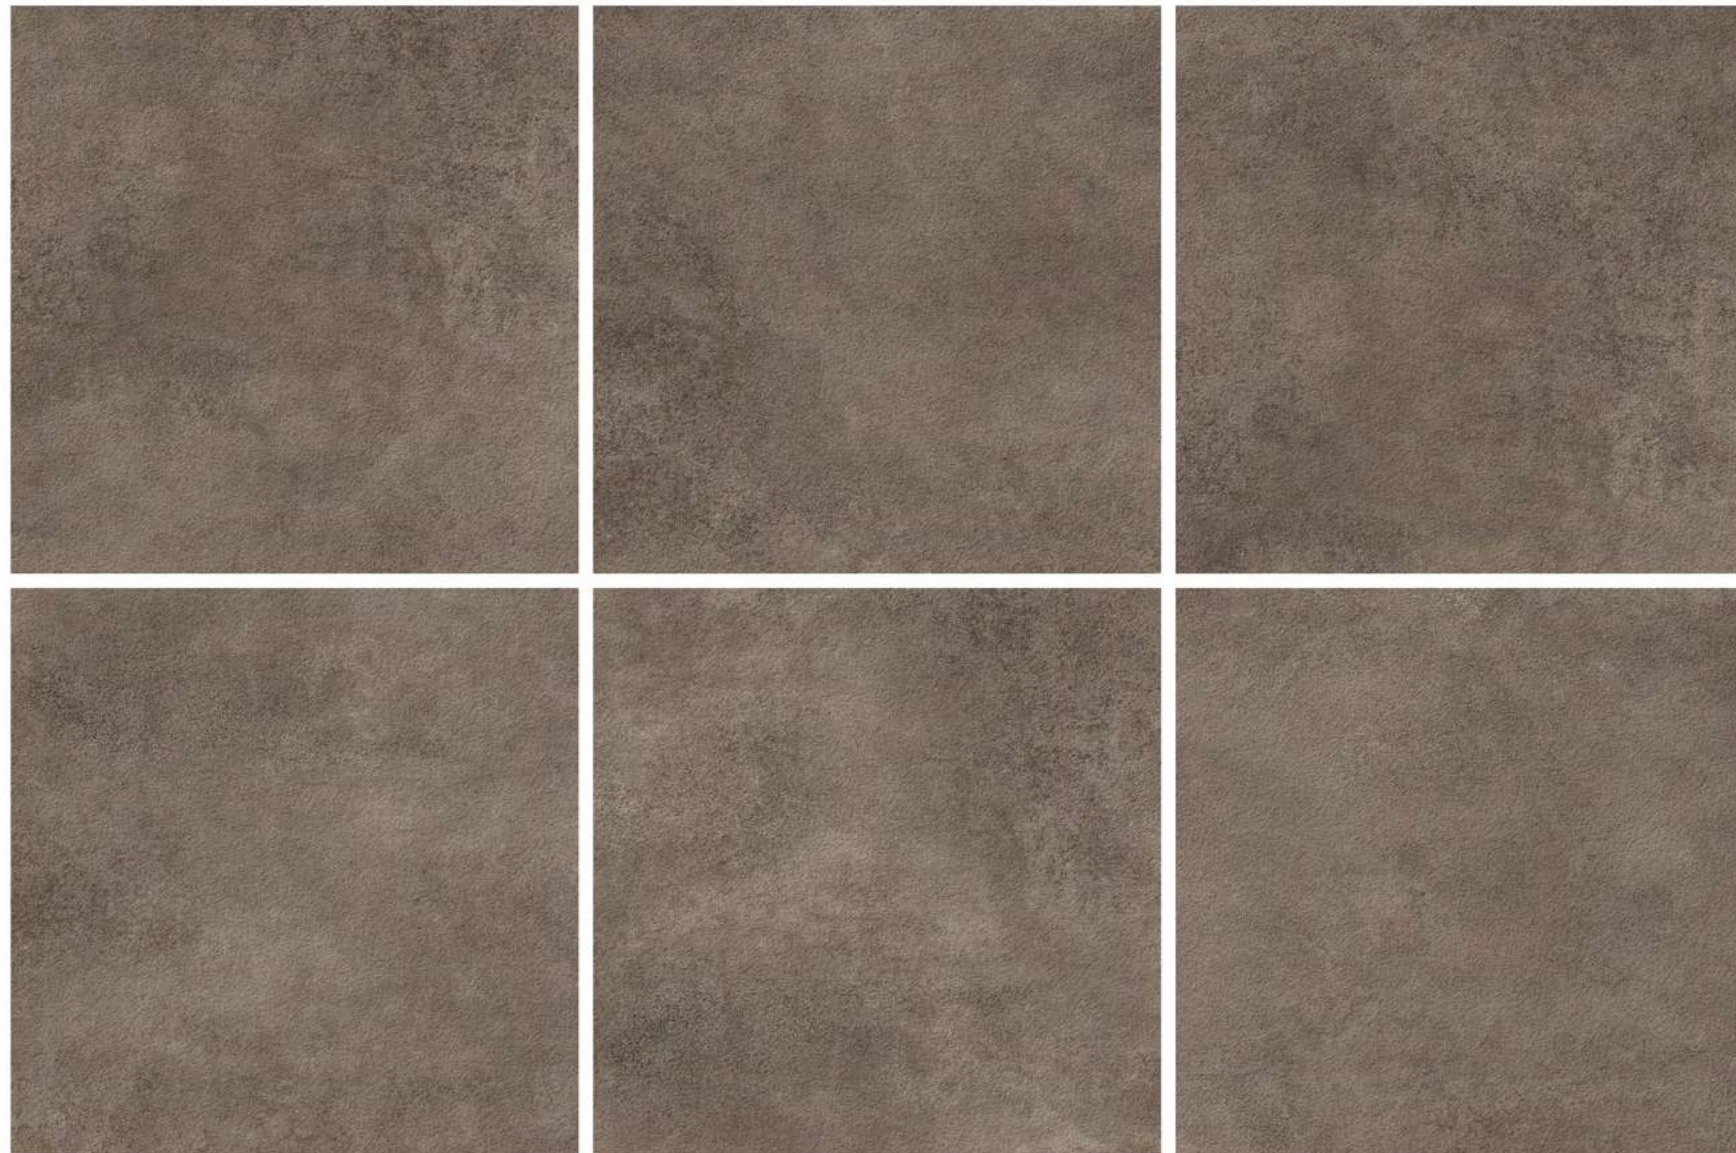

HEAVY DUTY FLOOR & PARKING TILES 16"x16"
12mm THICKNESS

ARGOS CHOCO

40x40 cm 16"x16"
12mm Thickness

Punch
Finish

ARGOS COFFEE

HEAVY DUTY FLOOR & PARKING TILES 16''x16''
12mm THICKNESS

➔ 6 FACE RANDAM

ARGOS CHOFFEE 40x40 cm 16''x16'' 12mm Thickness