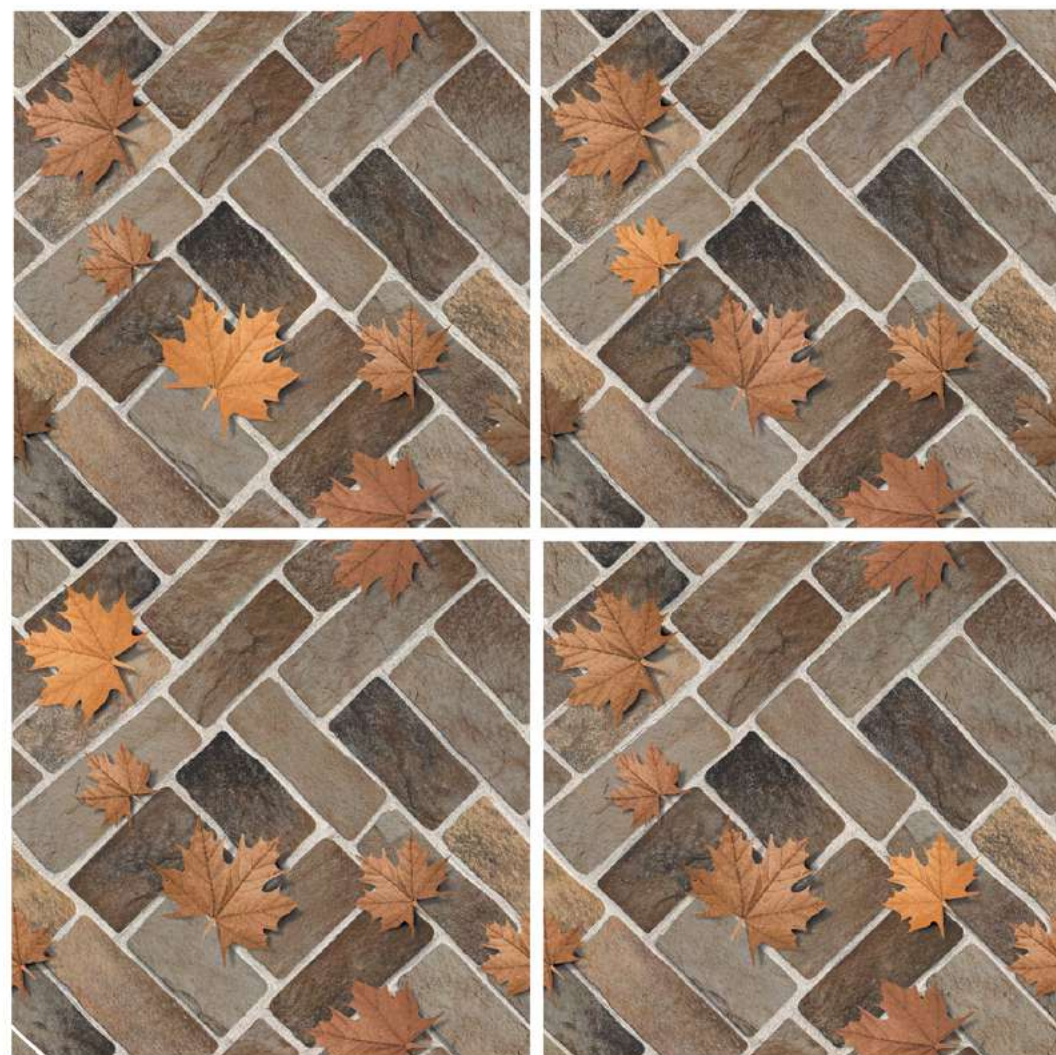

3101

40x40 cm 16''x16''
12mm Thickness

Punch
Finish

3102

HEAVY DUTY FLOOR & PARKING TILES 16"x16"
12mm THICKNESS

➔ 4 FACE RANDAM

3102

40x40 cm 16"x16" 12mm Thickness