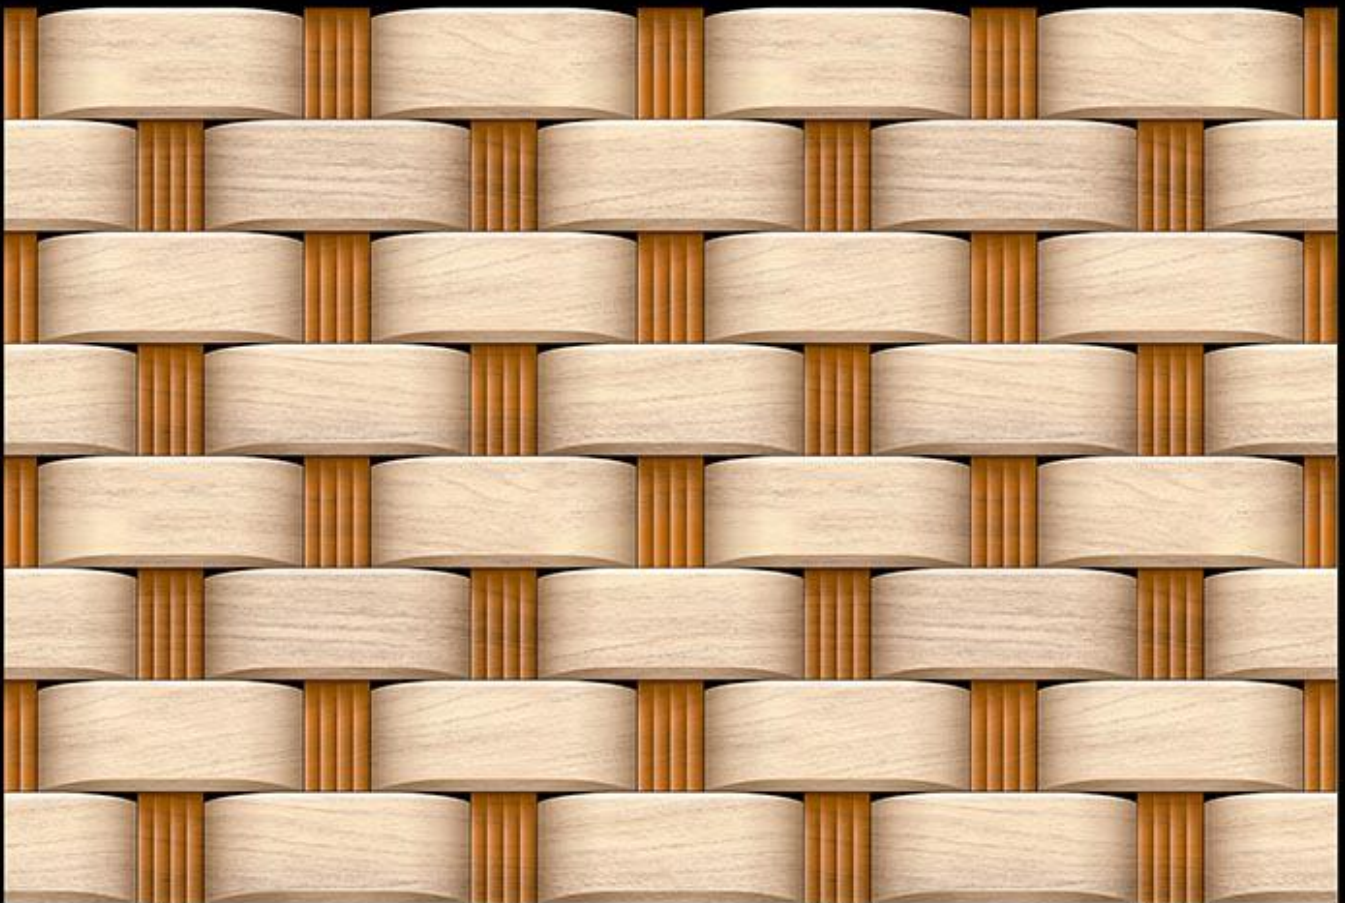

421-(PLAIN PUNCH)

Matching Floor Available in 300 x 300 mm

Applications