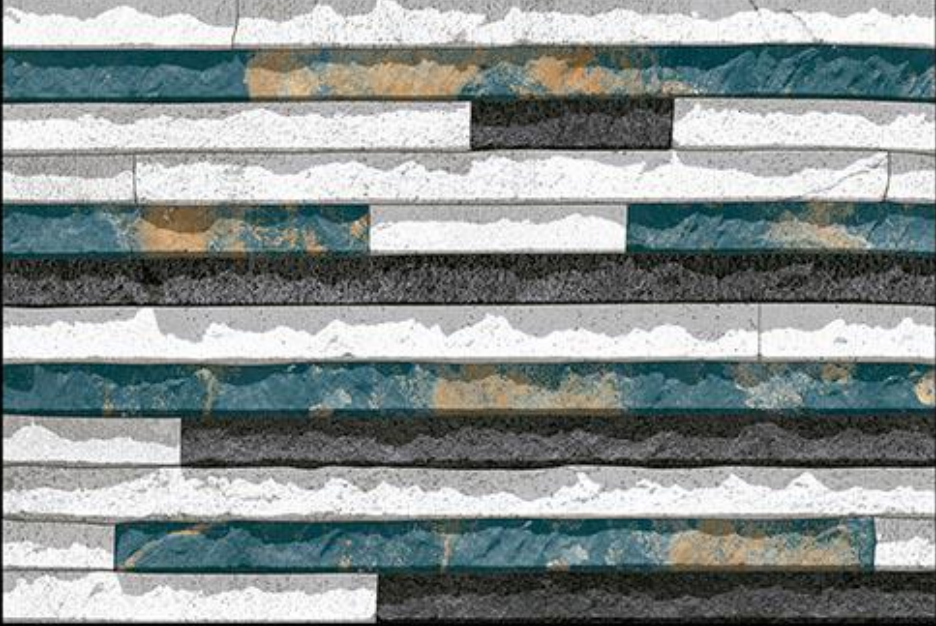

DIGITAL
WALL TILES

MATT
FINISH

TRENDY
Collection

355