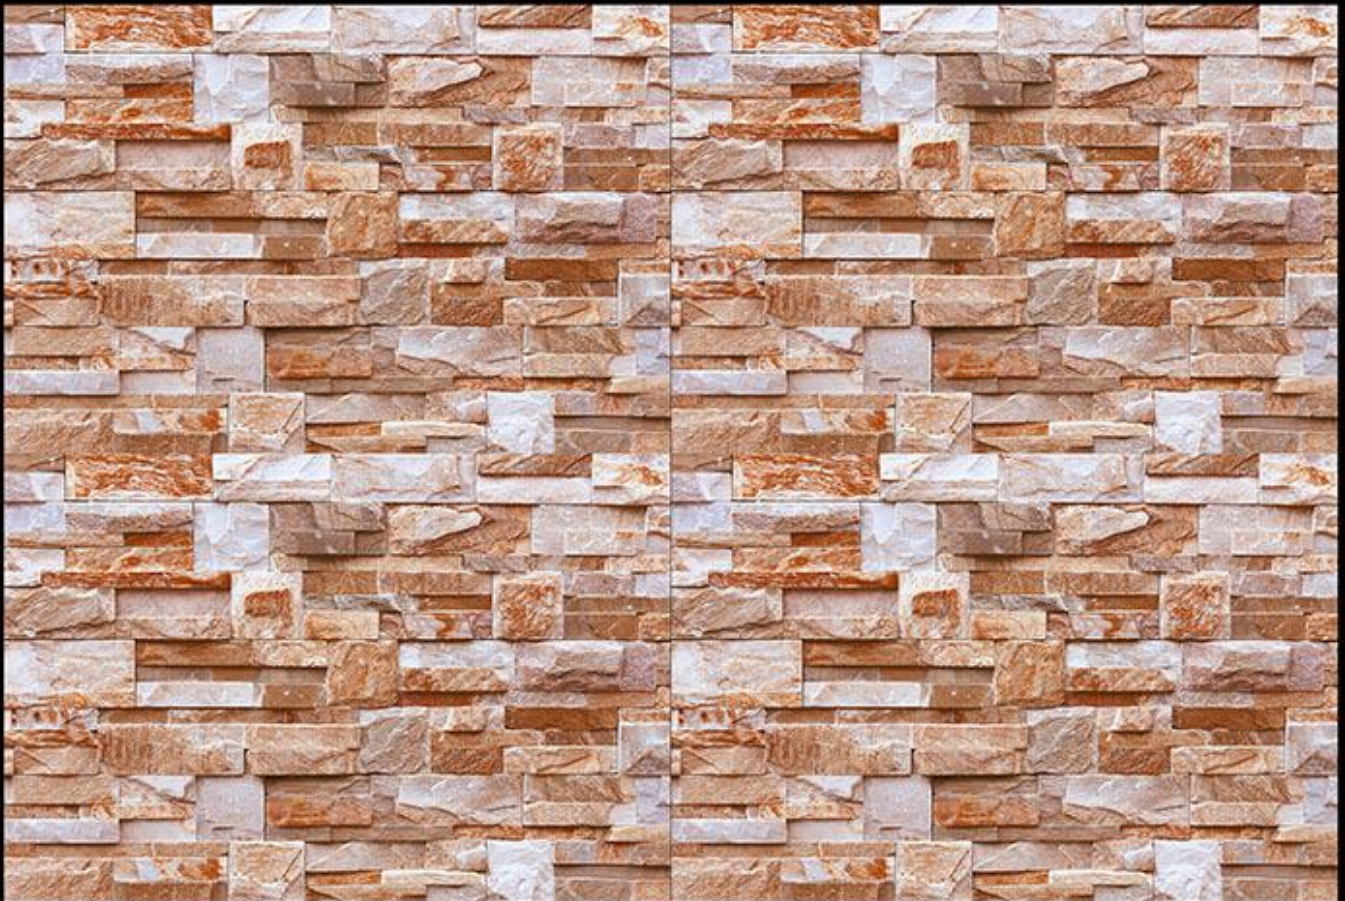

TRENDY  
Collection

422-(PLAIN PUNCH)

Matching Floor Available in 300 x 300 mm

Applications

**423-(PLAIN PUNCH)**

Matching Floor Available in 300 x 300 mm

Applications

DIGITAL  
WALL TILES