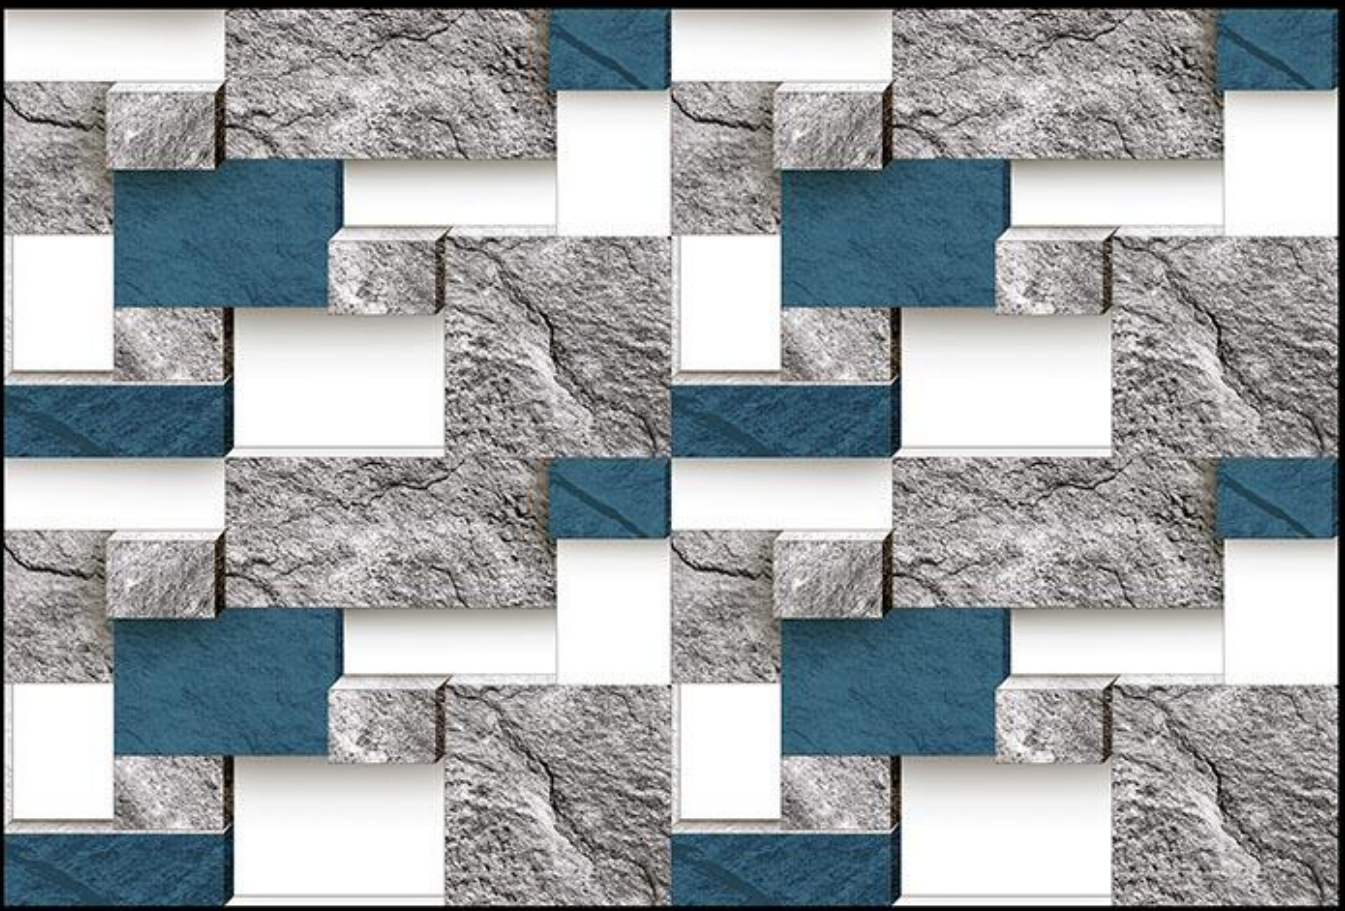

**341**  
PLAIN PUNCH

Matching Floor Available in 300 x 300 mm

Applications

342

Matching Floor Available in 300 x 300 mm

Applications

343

Matching Floor Available in 300 x 300 mm