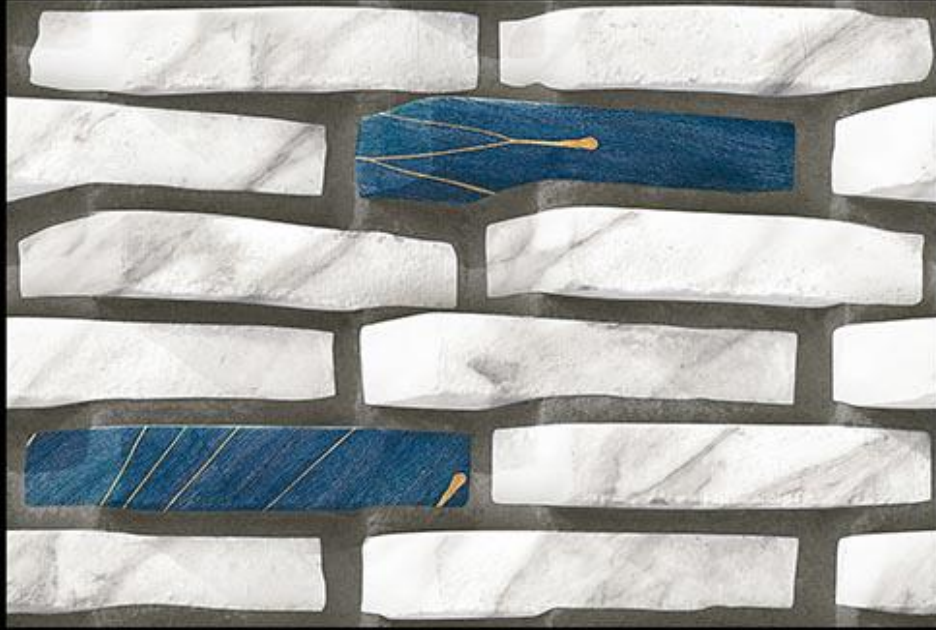

DIGITAL
WALL TILES

MATT
FINISH

TRENDY
Collection

345