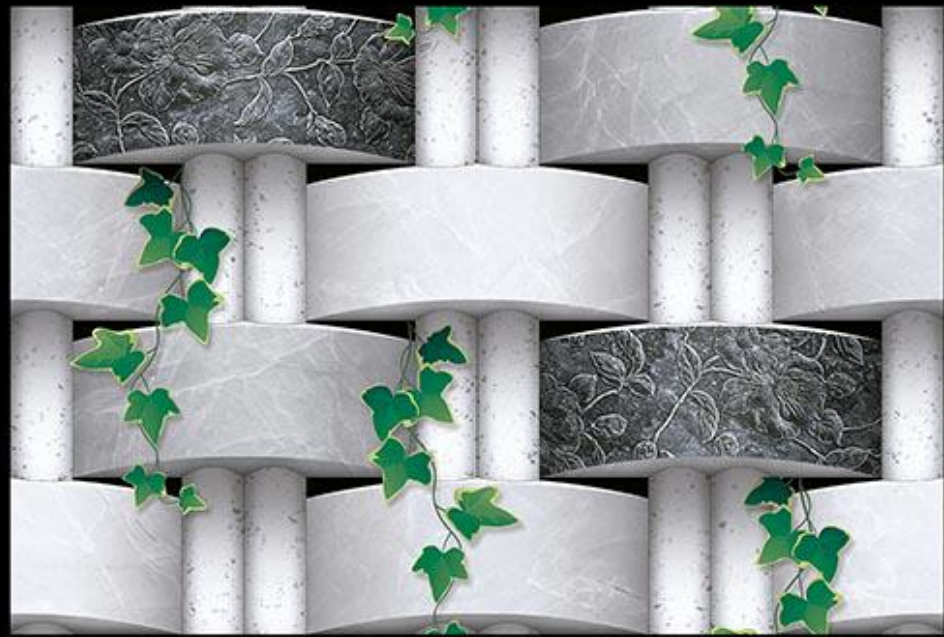

Matching Floor Available in 300 x 300 mm

Applications

DIGITAL  
WALL TILES

MATT  
FINISH

TRENDY  
Collection

440 (PLAIN)

Matching Floor Available in 300 x 300 mm

Applications