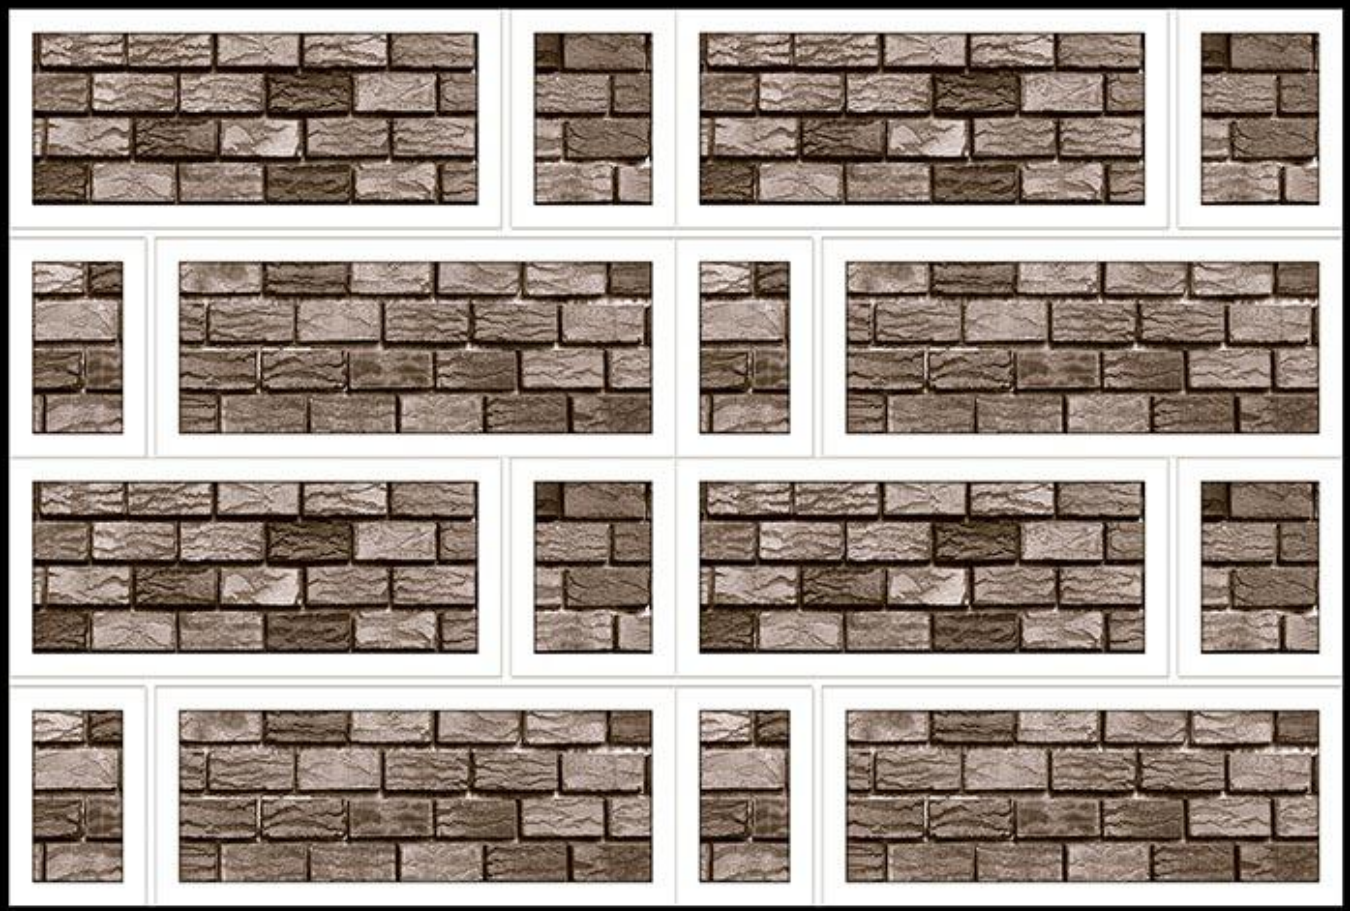

Matching Floor Available in 300 x 300 mm

Applications