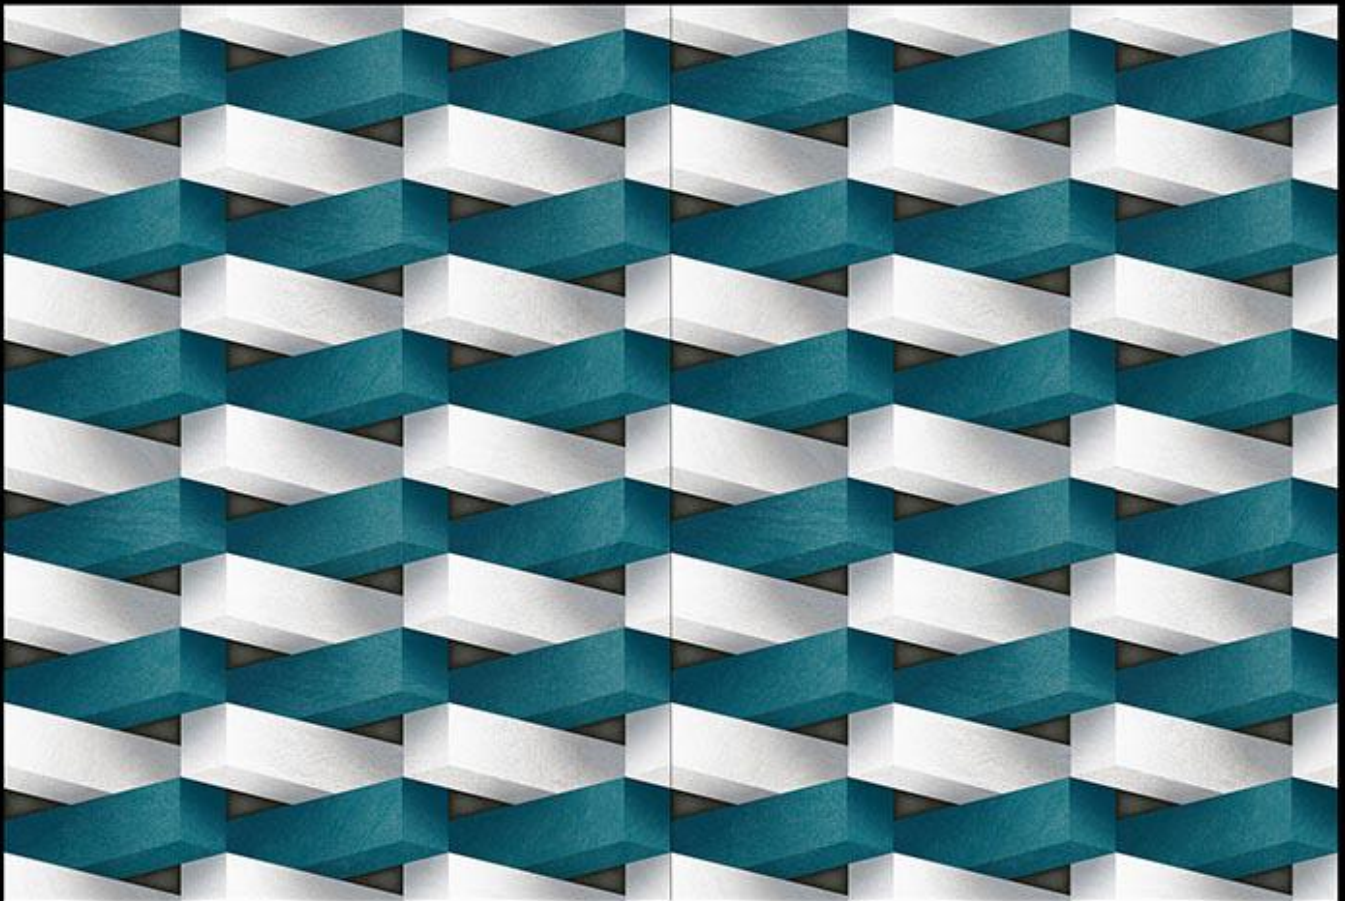

385 (PLAIN PUNCH)

Matching Floor Available in 300 x 300 mm

Applications