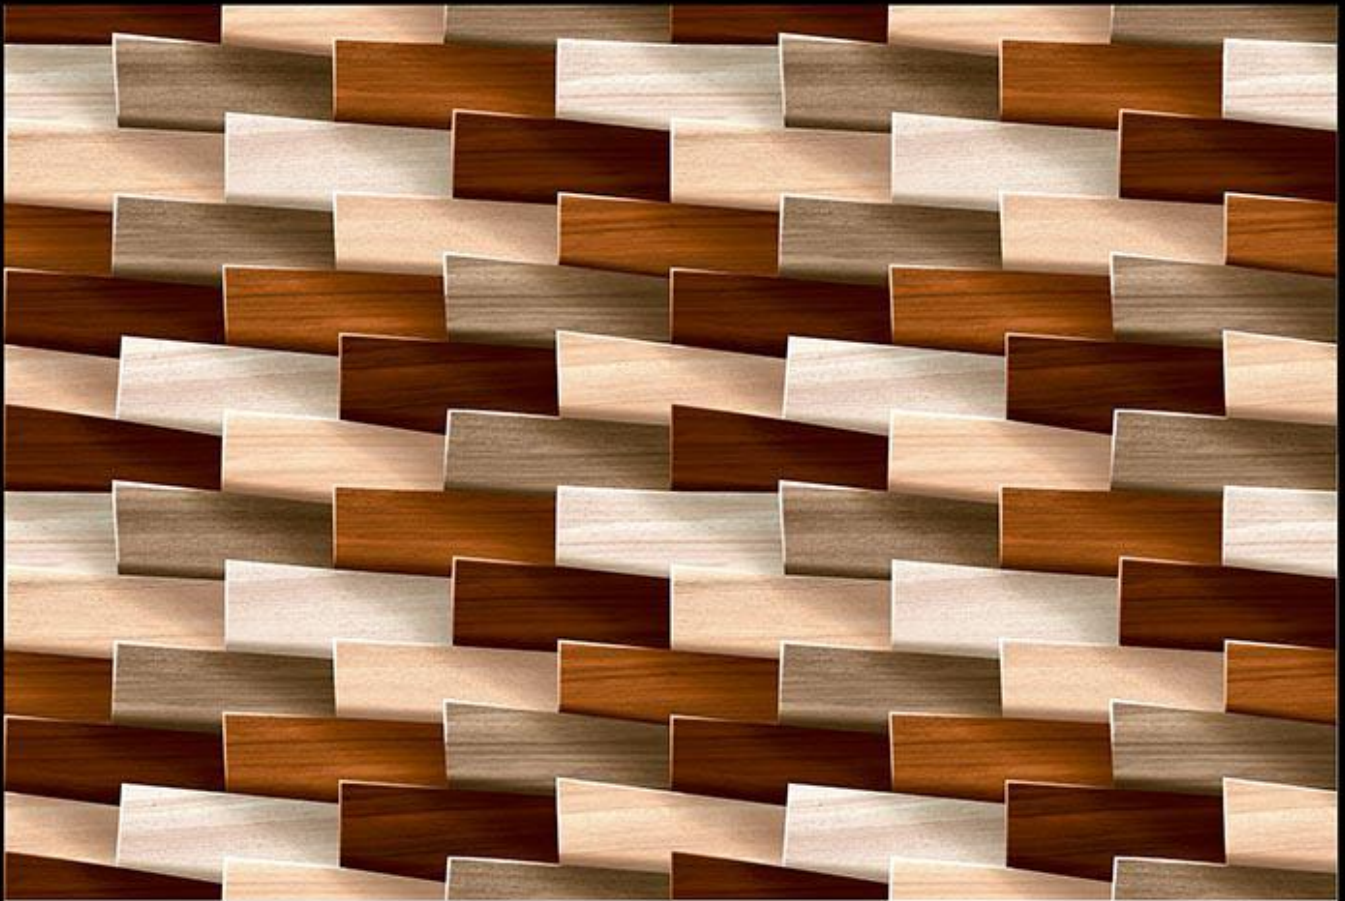

TRENDY  
Collection

**405-(PLAIN PUNCH)**

Matching Floor Available in 300 x 300 mm

Applications

DIGITAL  
WALL TILES

MATT  
FINISH

TRENDY  
Collection

**406-(PLAIN PUNCH)**