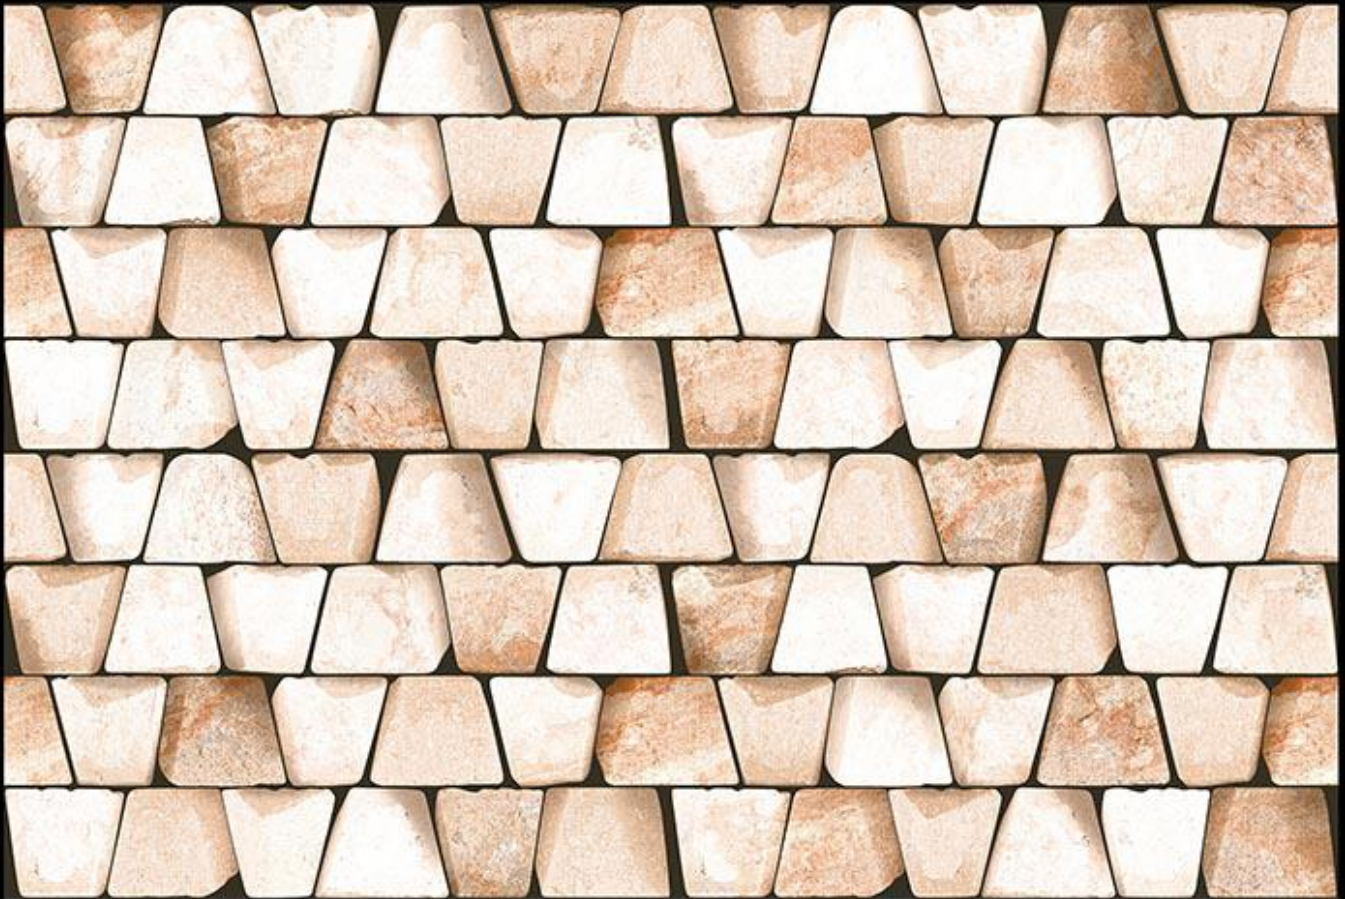

Matching Floor Available in 300 x 300 mm

Applications