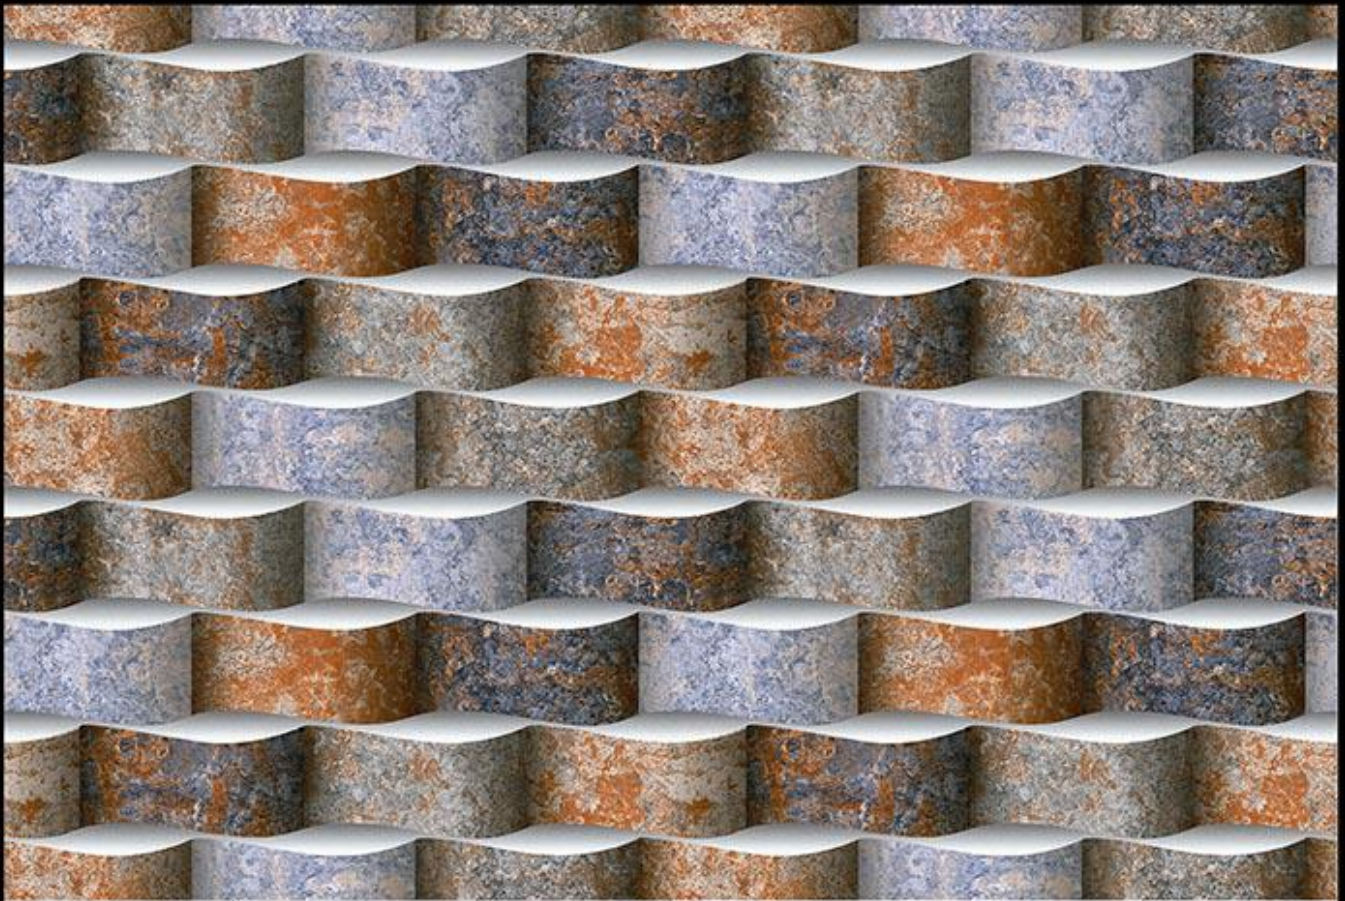

### 414-(PLAIN PUNCH)

Matching Floor Available in 300 x 300 mm

Applications

DIGITAL  
WALL TILES

MATT  
FINISH

TRENDY  
Collection

**415-(PLAIN PUNCH)**

Matching Floor Available in 300 x 300 mm