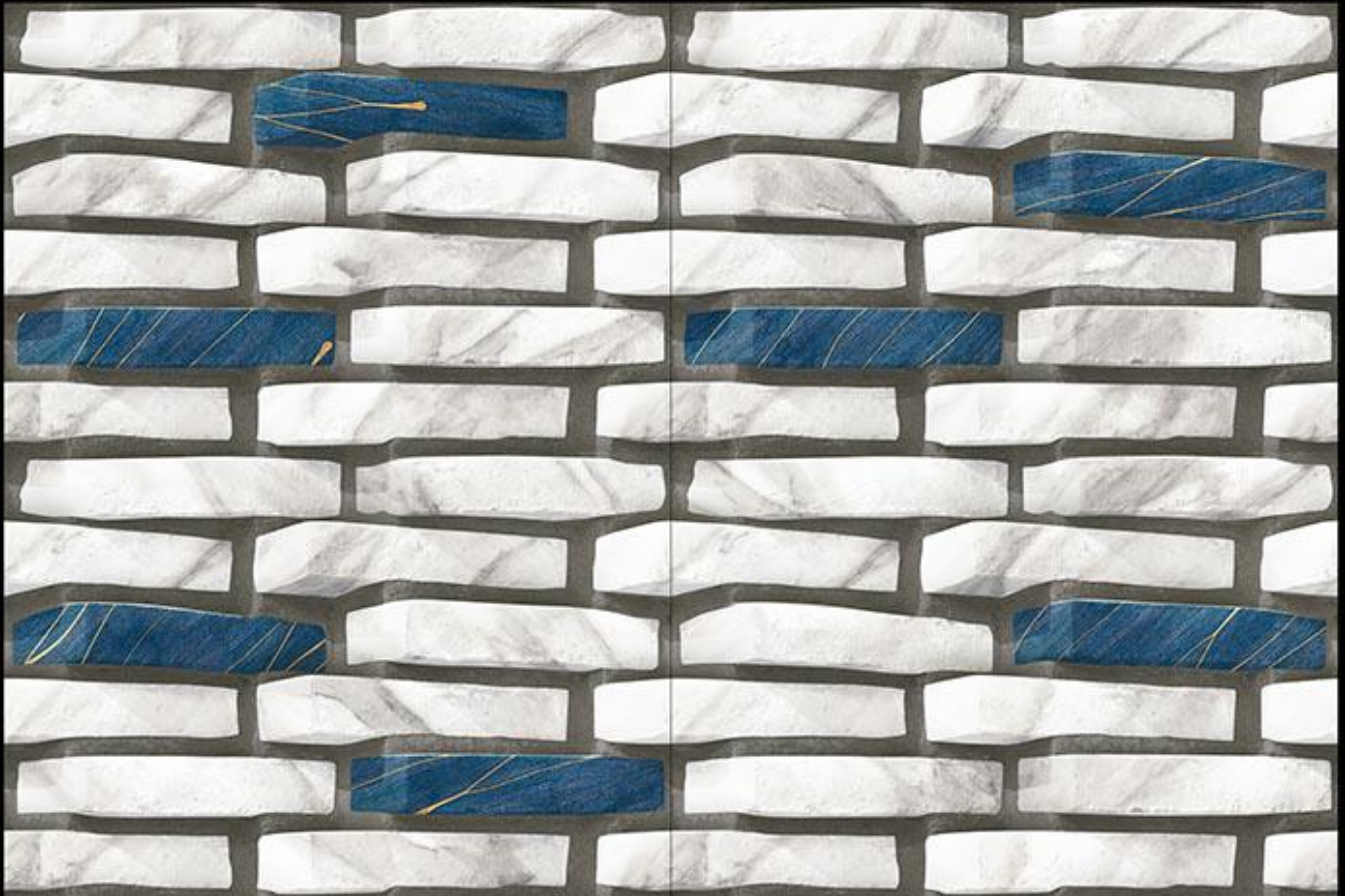

Matching Floor Available in 300 x 300 mm

Applications