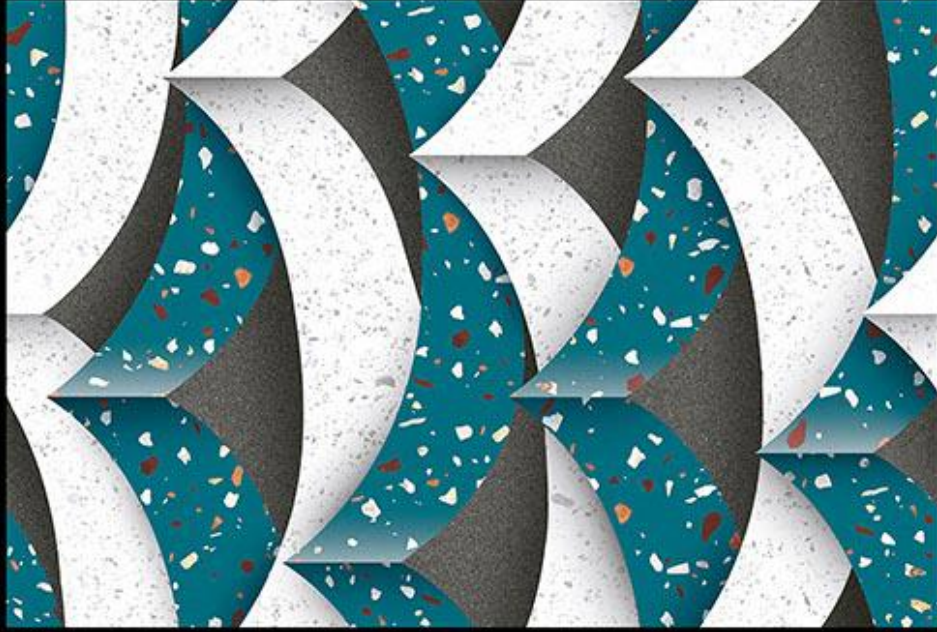

DIGITAL
WALL TILES

MATT
FINISH

TRENDY
Collection