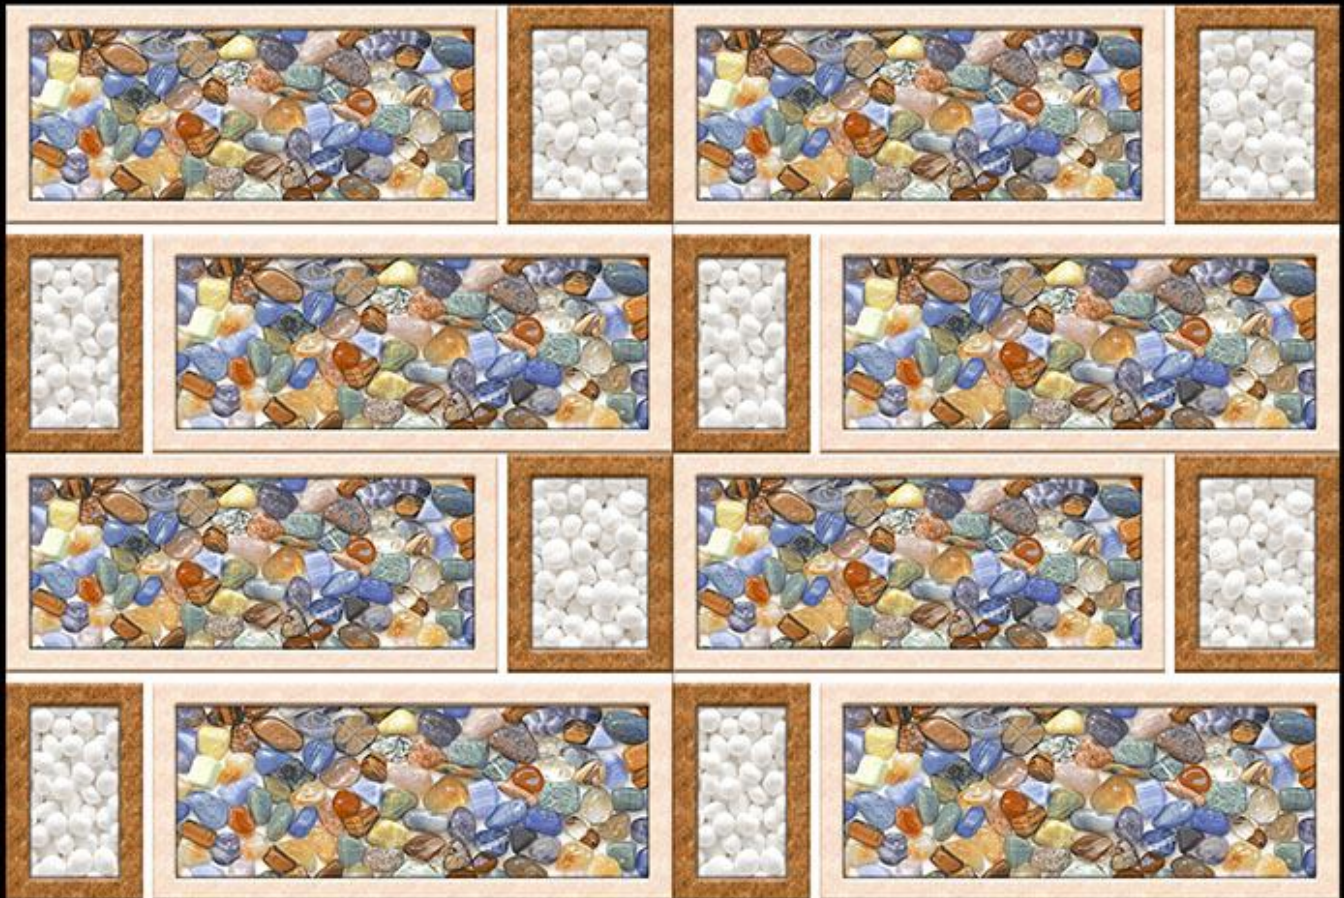

Matching Floor Available in 300 x 300 mm

Applications

373

Matching Floor Available in 300 x 300 mm

Applications

374

Matching Floor Available in 300 x 300 mm

Applications