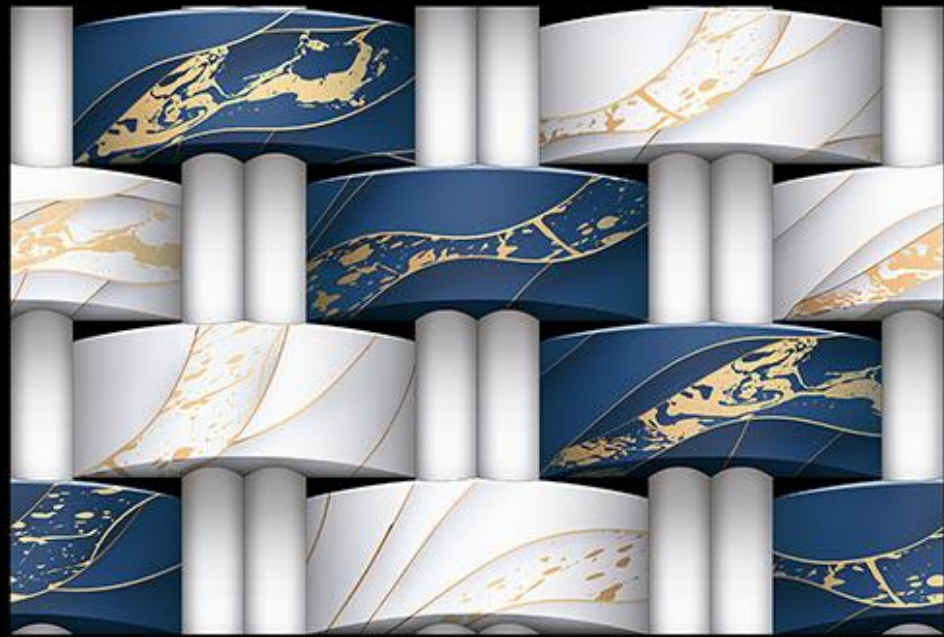

DIGITAL
WALL TILES

MATT
FINISH

TRENDY
Collection

441 (PLAIN)