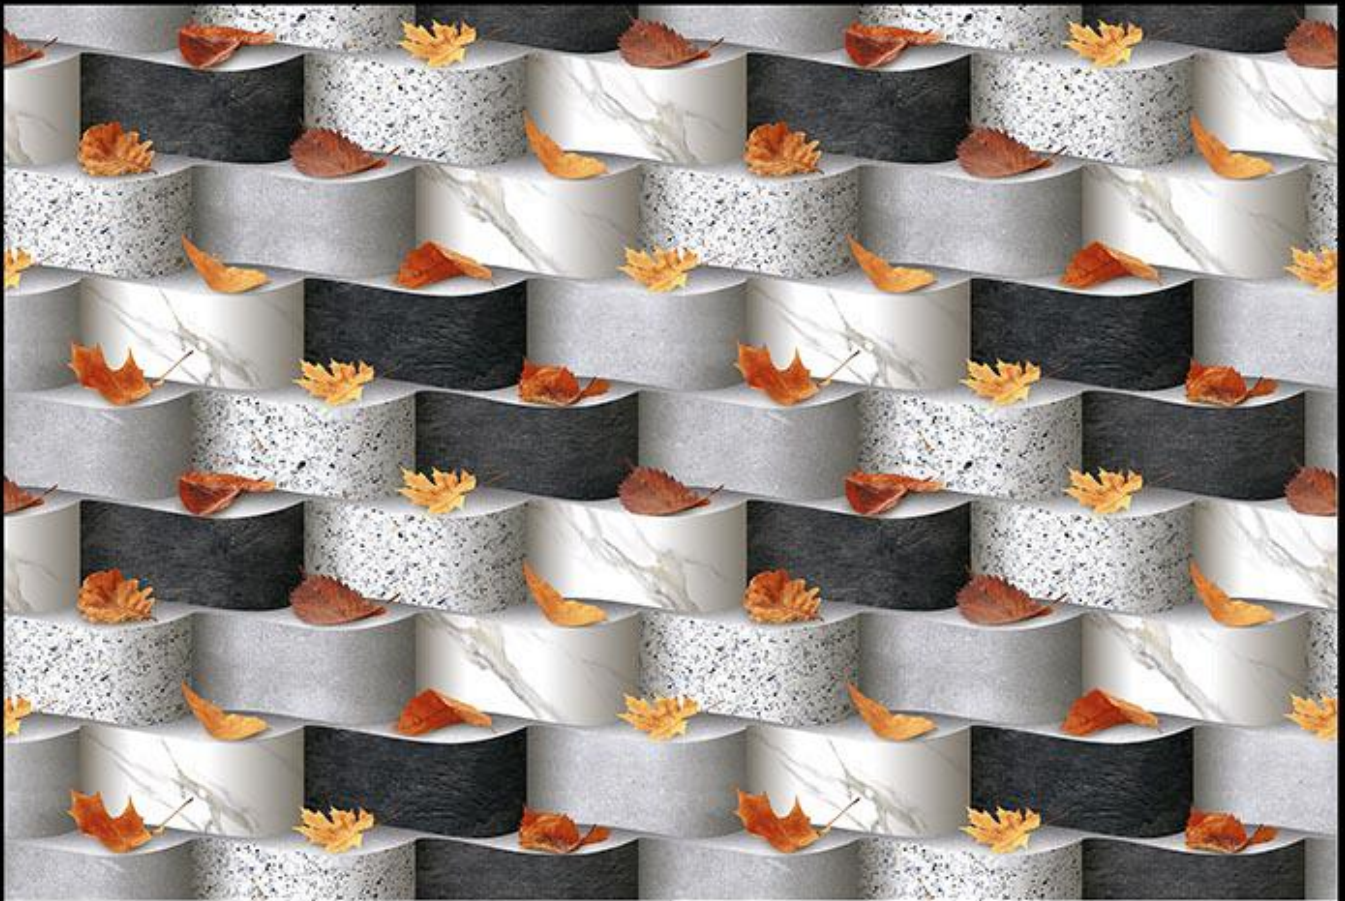

Applications

DIGITAL  
WALL TILES

MATT  
FINISH

TRENDY  
Collection

**416-(PLAIN PUNCH)**

Matching Floor Available in 300 x 300 mm

Applications

DIGITAL  
WALL TILES