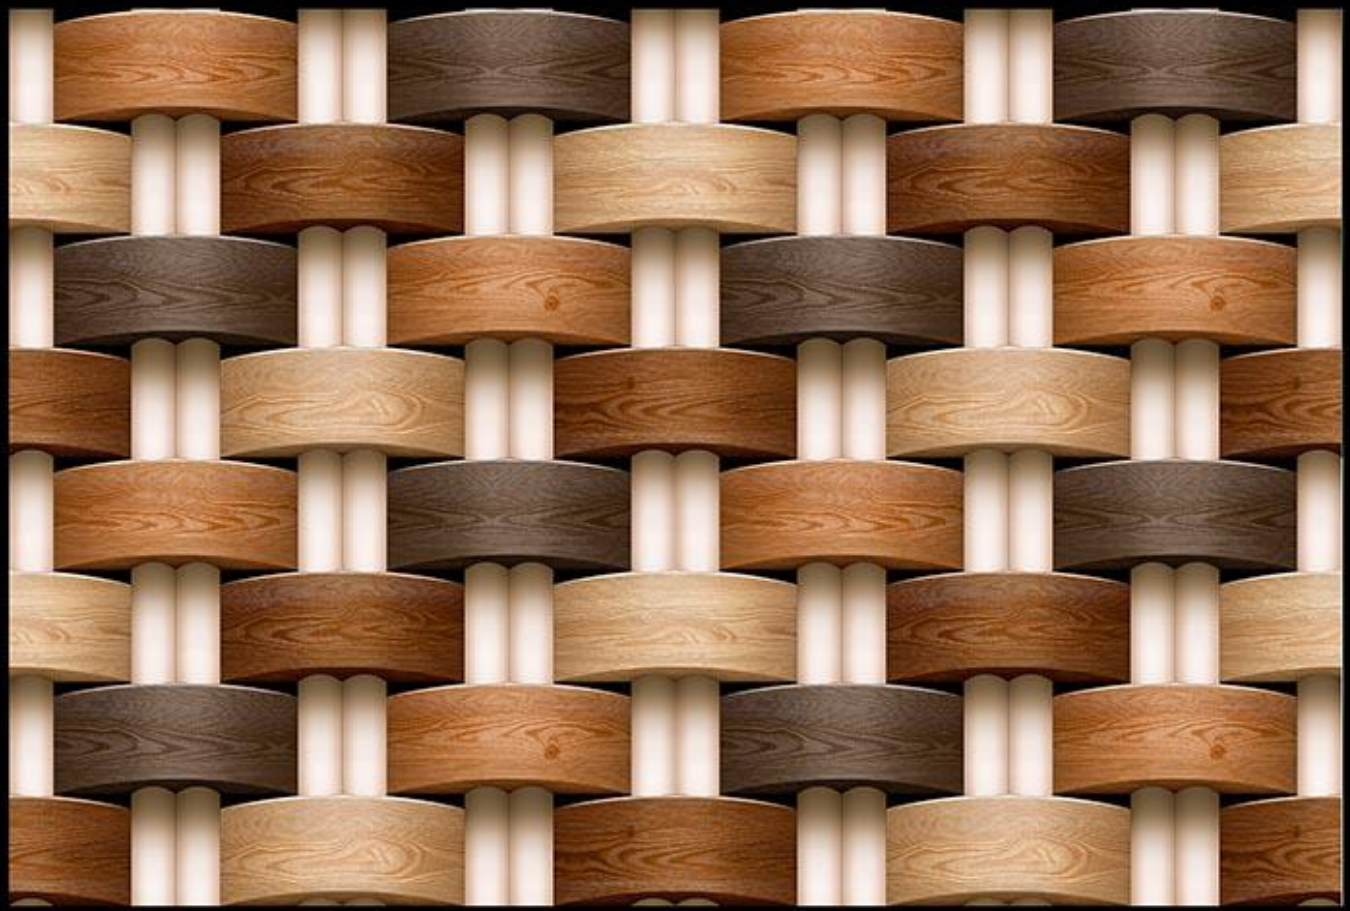

Matching Floor Available in 300 x 300 mm

Applications