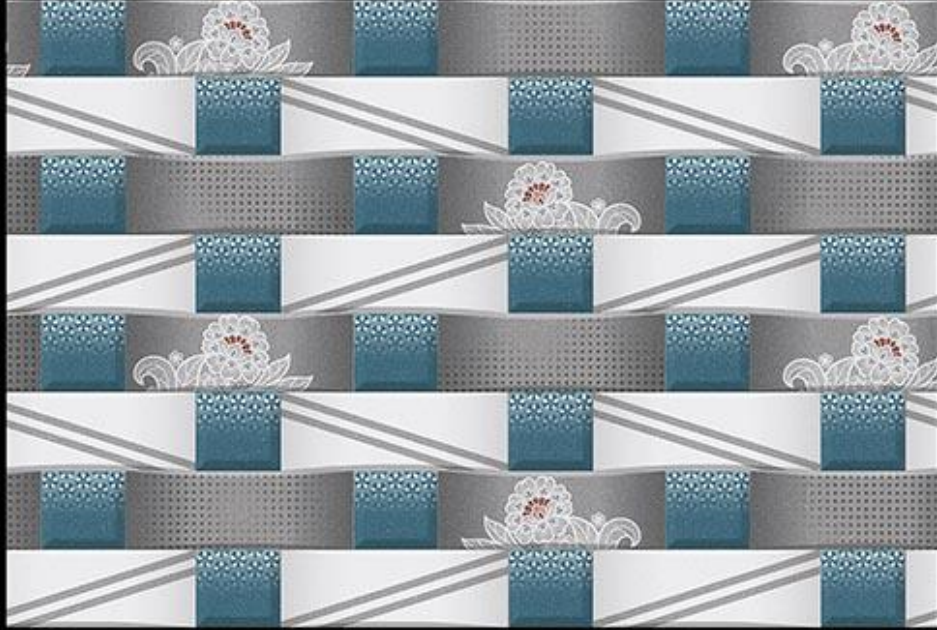

Applications

428

Matching Floor Available in 300 x 300 mm

Applications

DIGITAL  
WALL TILES

MATT  
FINISH

TRENDY  
Collection

429(PLAIN PUNCH)