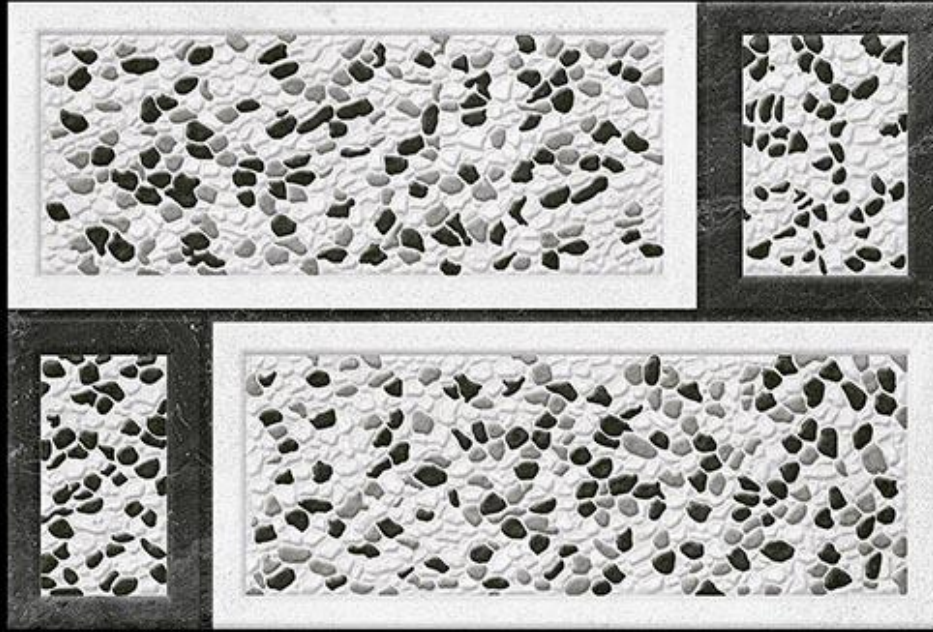

MATT  
FINISH

TRENDY  
Collection

**392 (PLAIN PUNCH)**

Matching Floor Available in 300 x 300 mm

Applications

393

Matching Floor Available in 300 x 300 mm

Applications