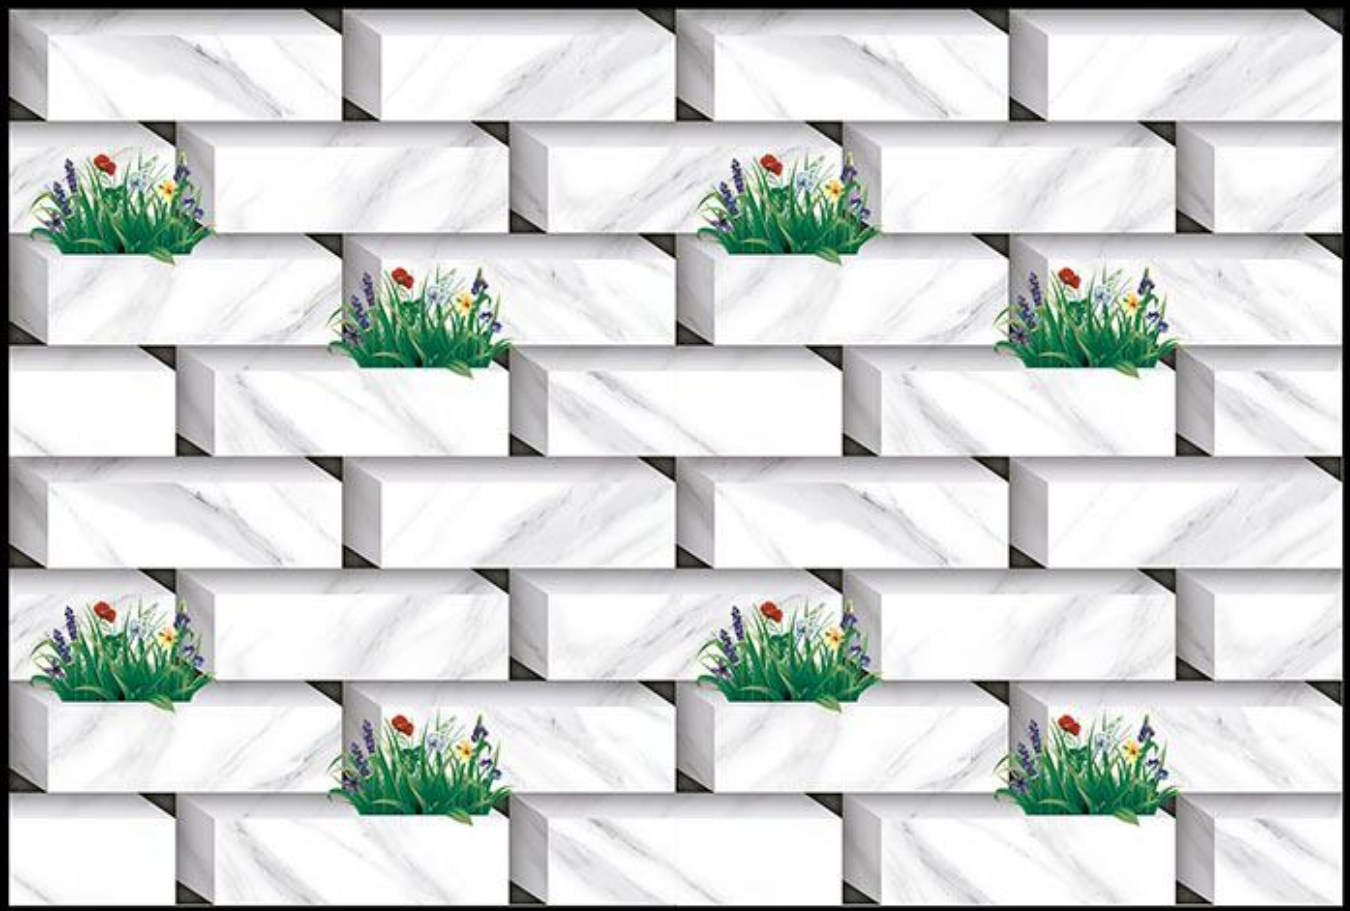

413-(PLAIN PUNCH)

Matching Floor Available in 300 x 300 mm

Applications