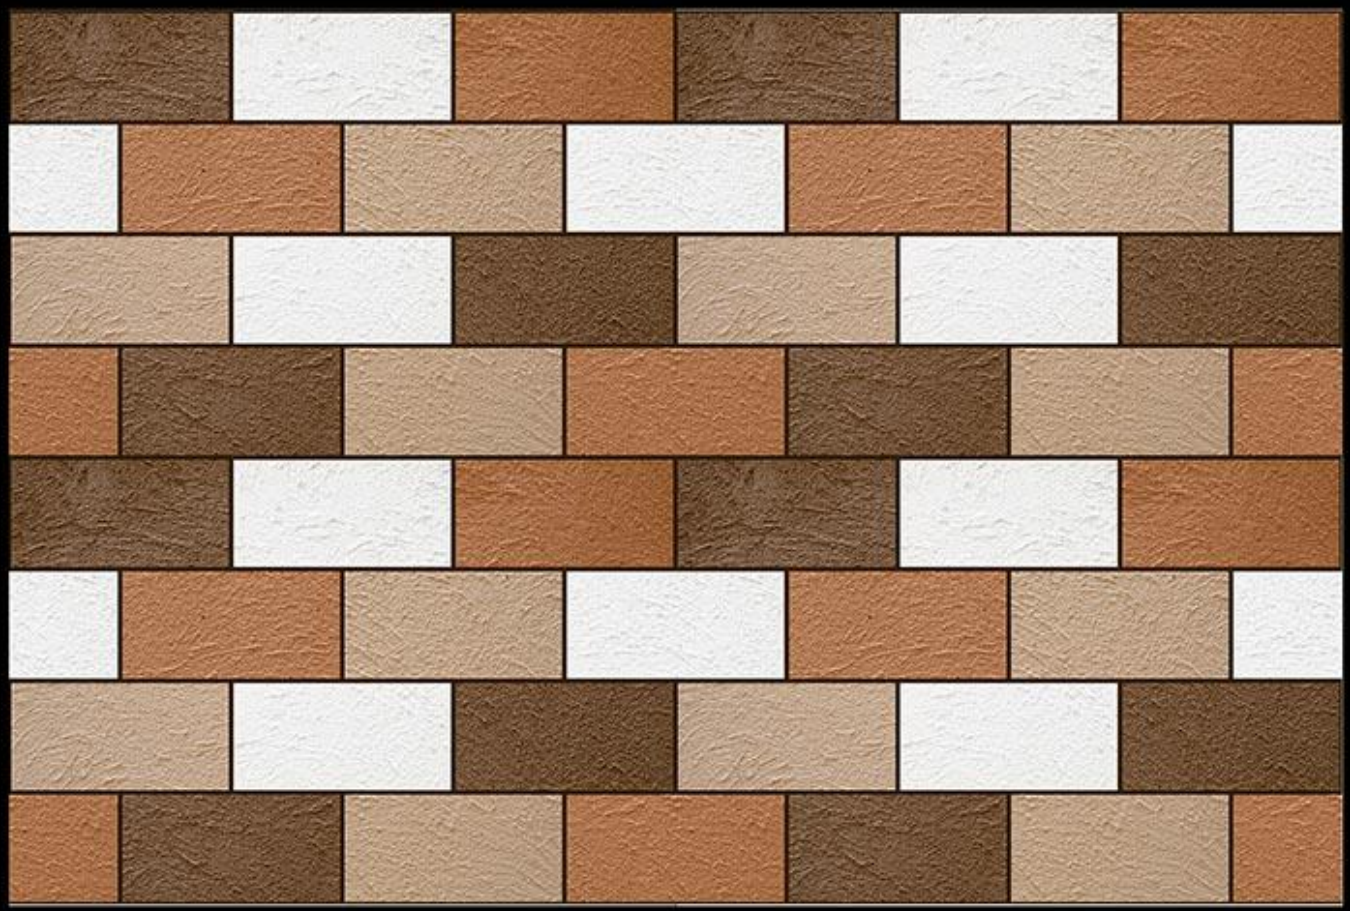

Matching Floor Available in 300 x 300 mm

Applications