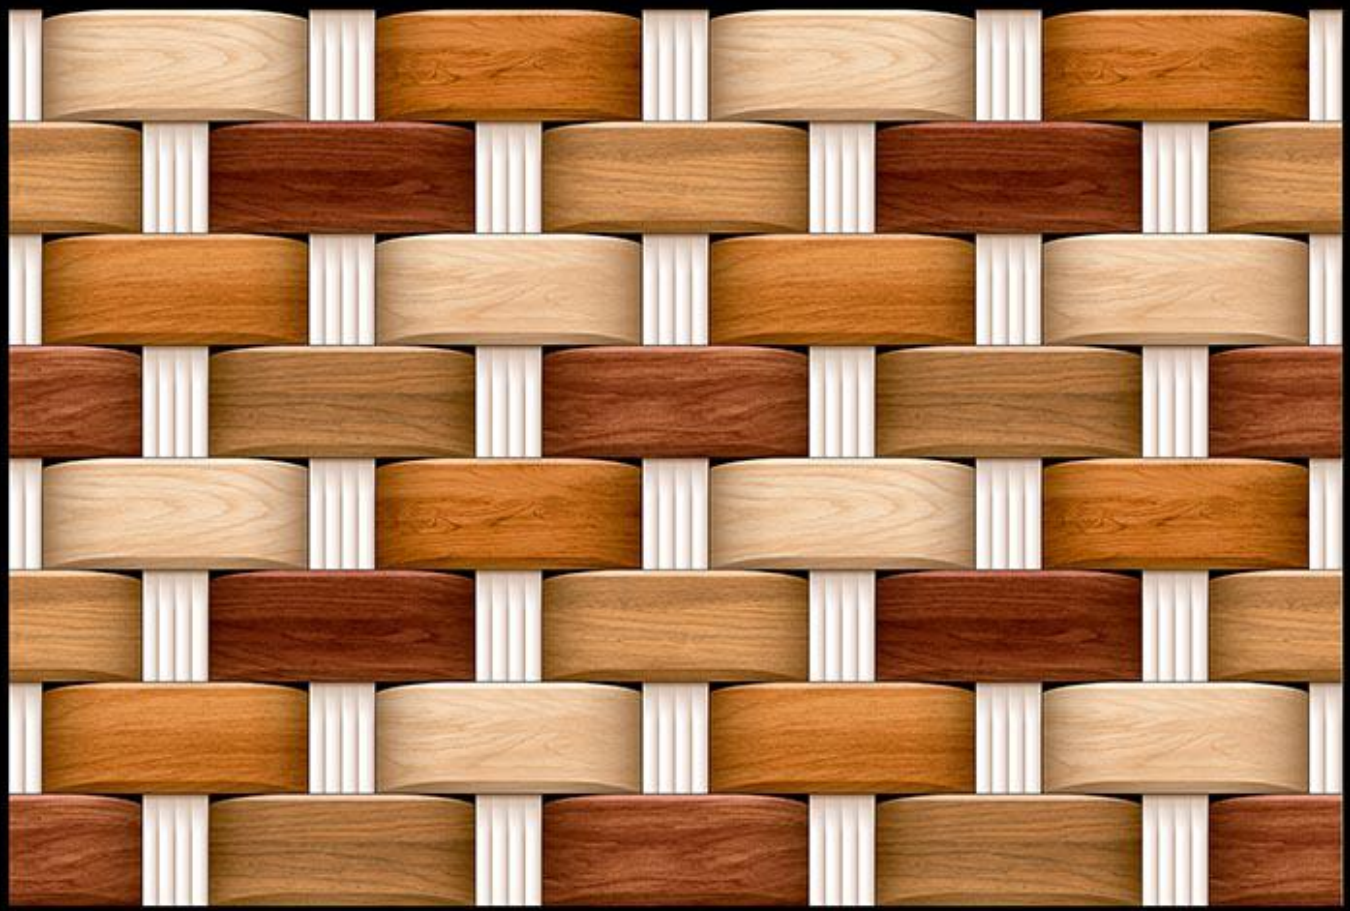

TRENDY  
Collection

422-(PLAIN PUNCH)

Matching Floor Available in 300 x 300 mm

Applications

**423-(PLAIN PUNCH)**

Matching Floor Available in 300 x 300 mm

Applications

DIGITAL  
WALL TILES