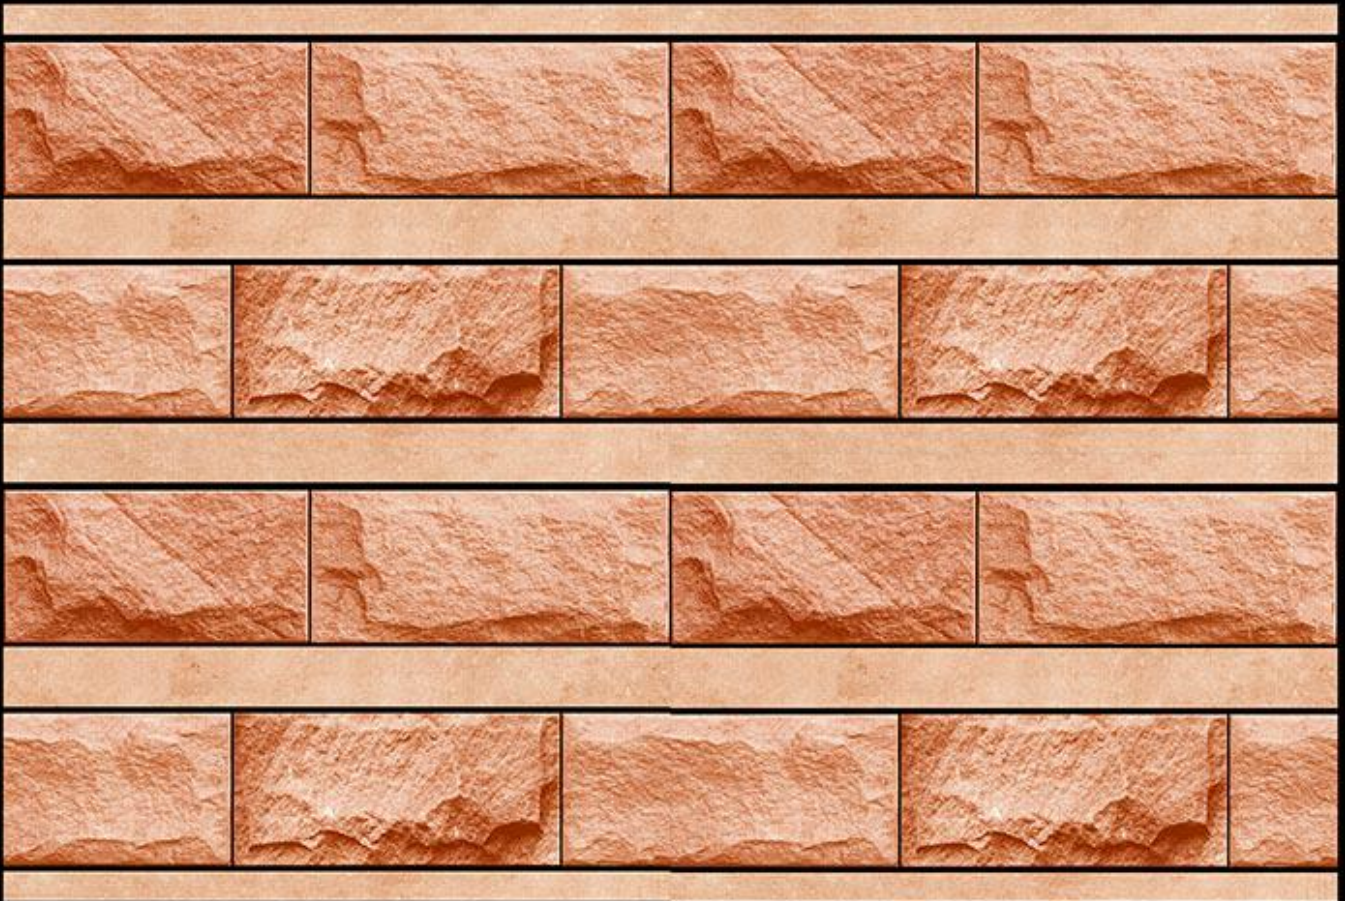

PLAIN PUNCH

Matching Floor Available in 300 x 300 mm

Applications

DIGITAL  
WALL TILES

MATT  
FINISH

TRENDY  
Collection

**338**  
PLAIN PUNCH

Matching Floor Available in 300 x 300 mm