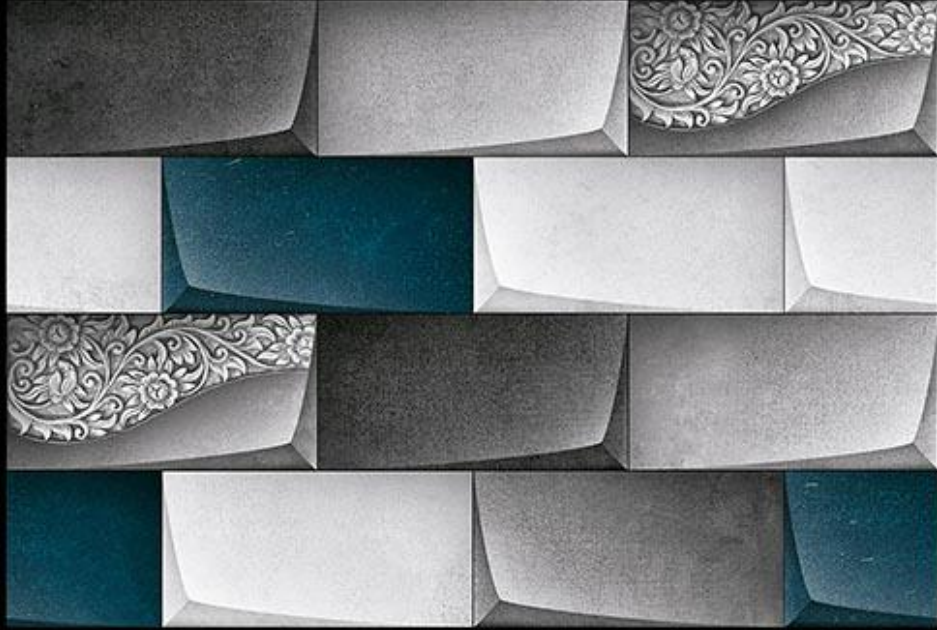

DIGITAL
WALL TILES

MATT
FINISH

TRENDY
Collection