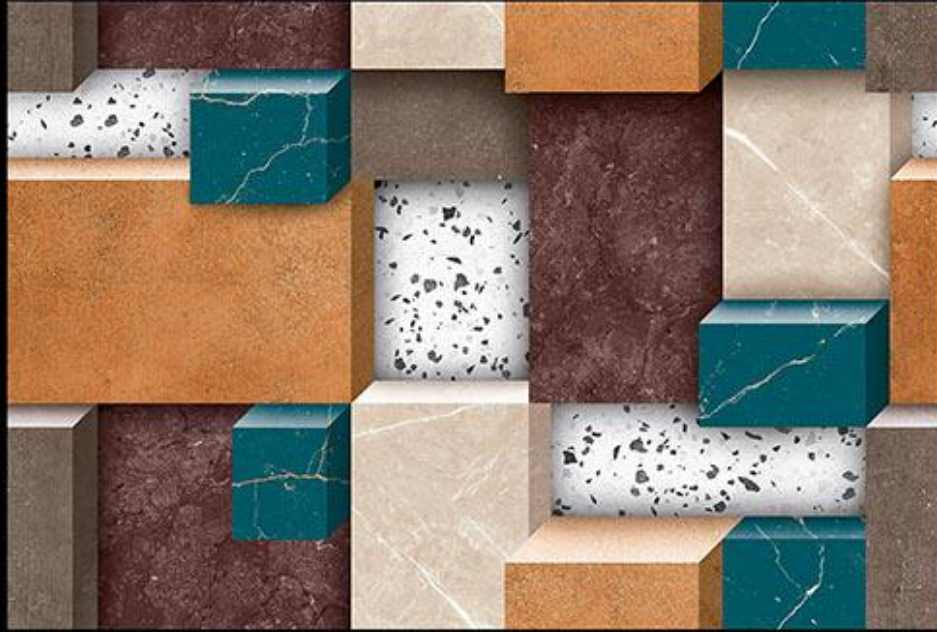

DIGITAL
WALL TILES

MATT
FINISH

TRENDY
Collection