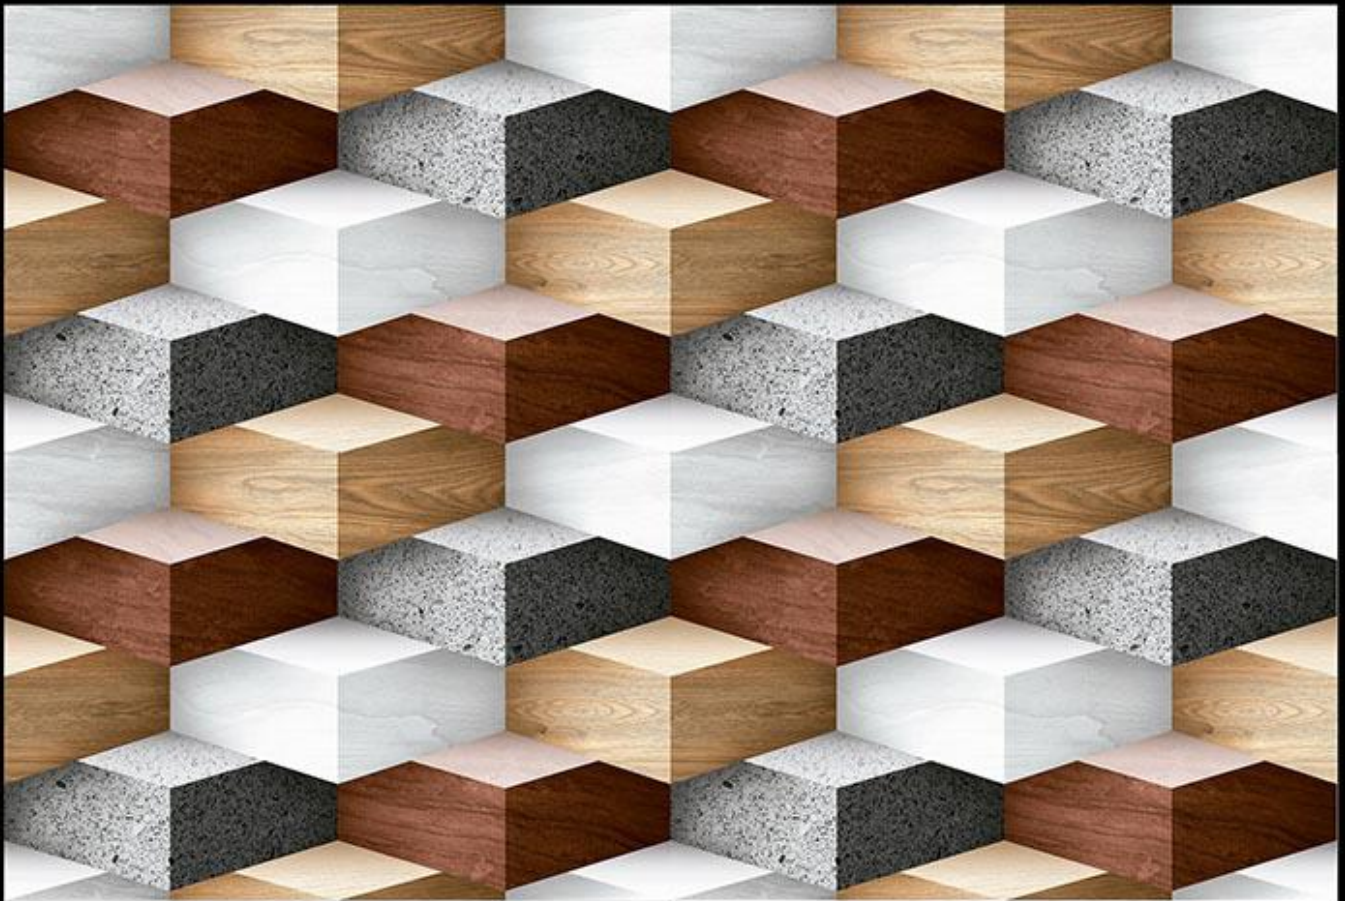

398-(PLAIN PUNCH)

Matching Floor Available in 300 x 300 mm

Applications