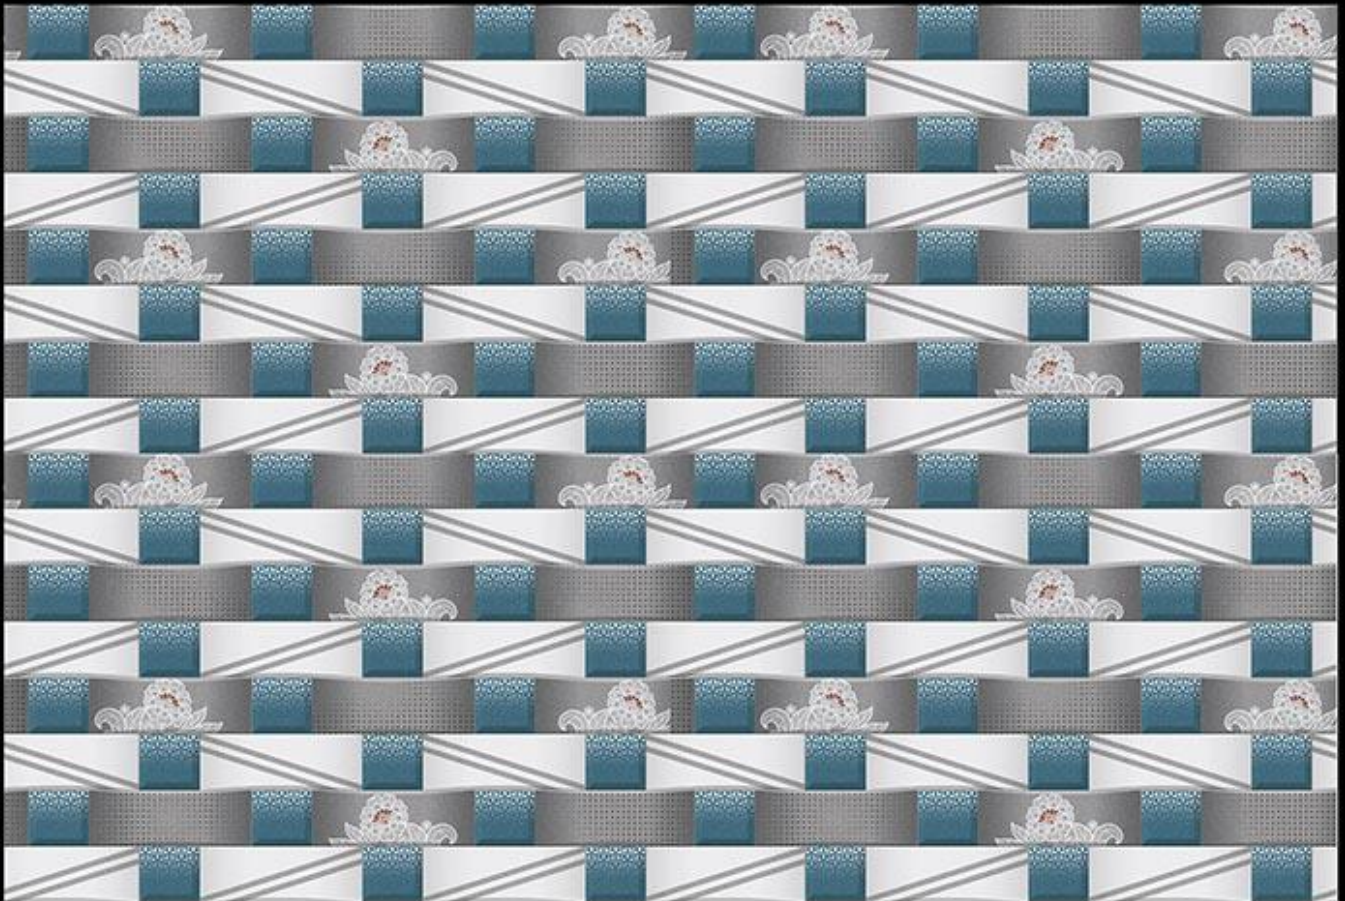

Matching Floor Available in 300 x 300 mm

Applications

430

Matching Floor Available in 300 x 300 mm

Applications

431(PLAIN PUNCH)

Matching Floor Available in 300 x 300 mm

Applications