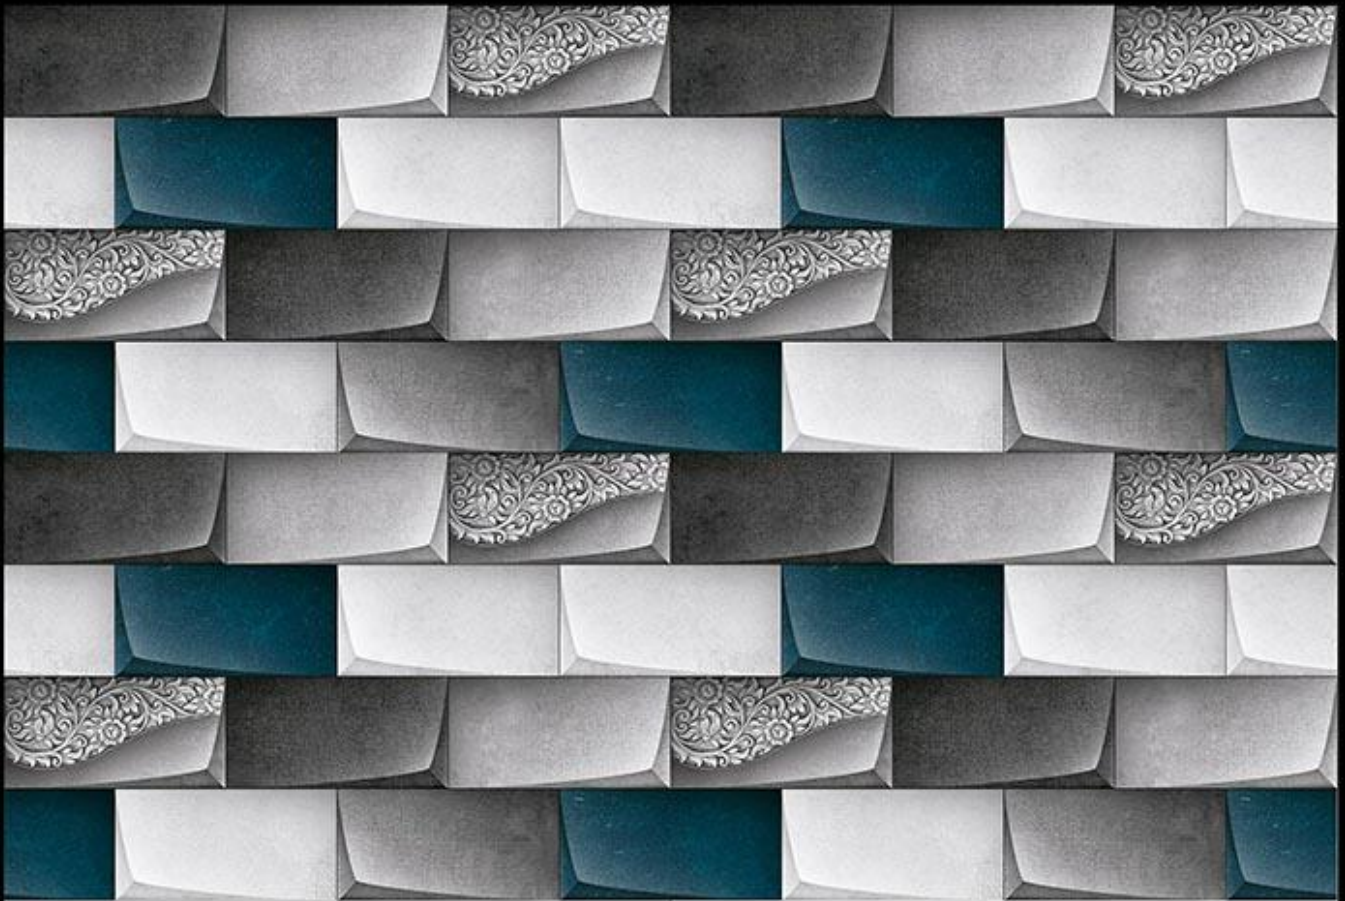

417-(PLAIN PUNCH)

Matching Floor Available in 300 x 300 mm

Applications