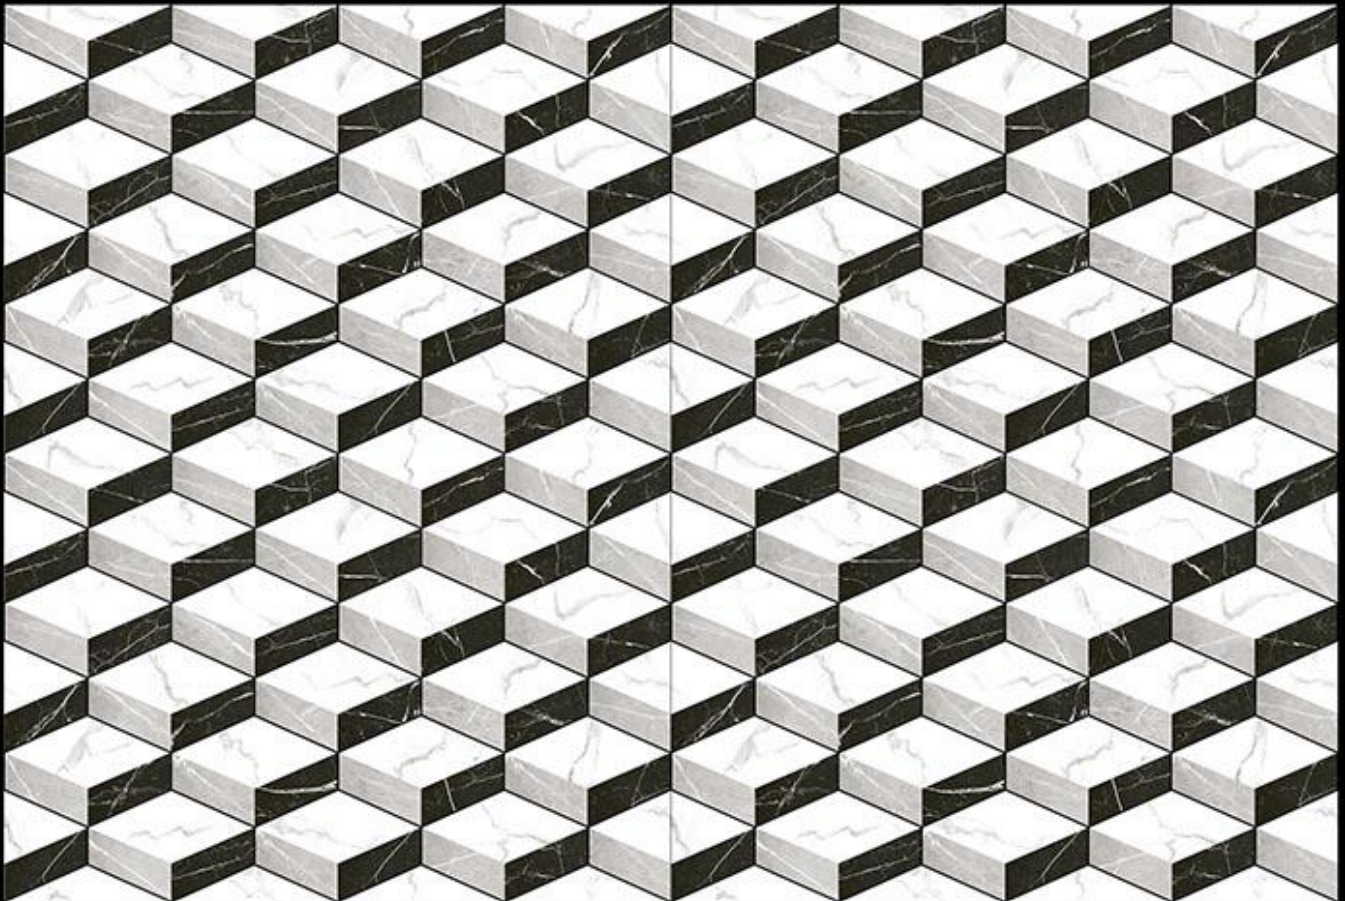

Applications

**382 (PLAIN PUNCH)**

Matching Floor Available in 300 x 300 mm

Applications

**383 (PLAIN PUNCH)**

Matching Floor Available in 300 x 300 mm

Applications

DIGITAL  
WALL TILES