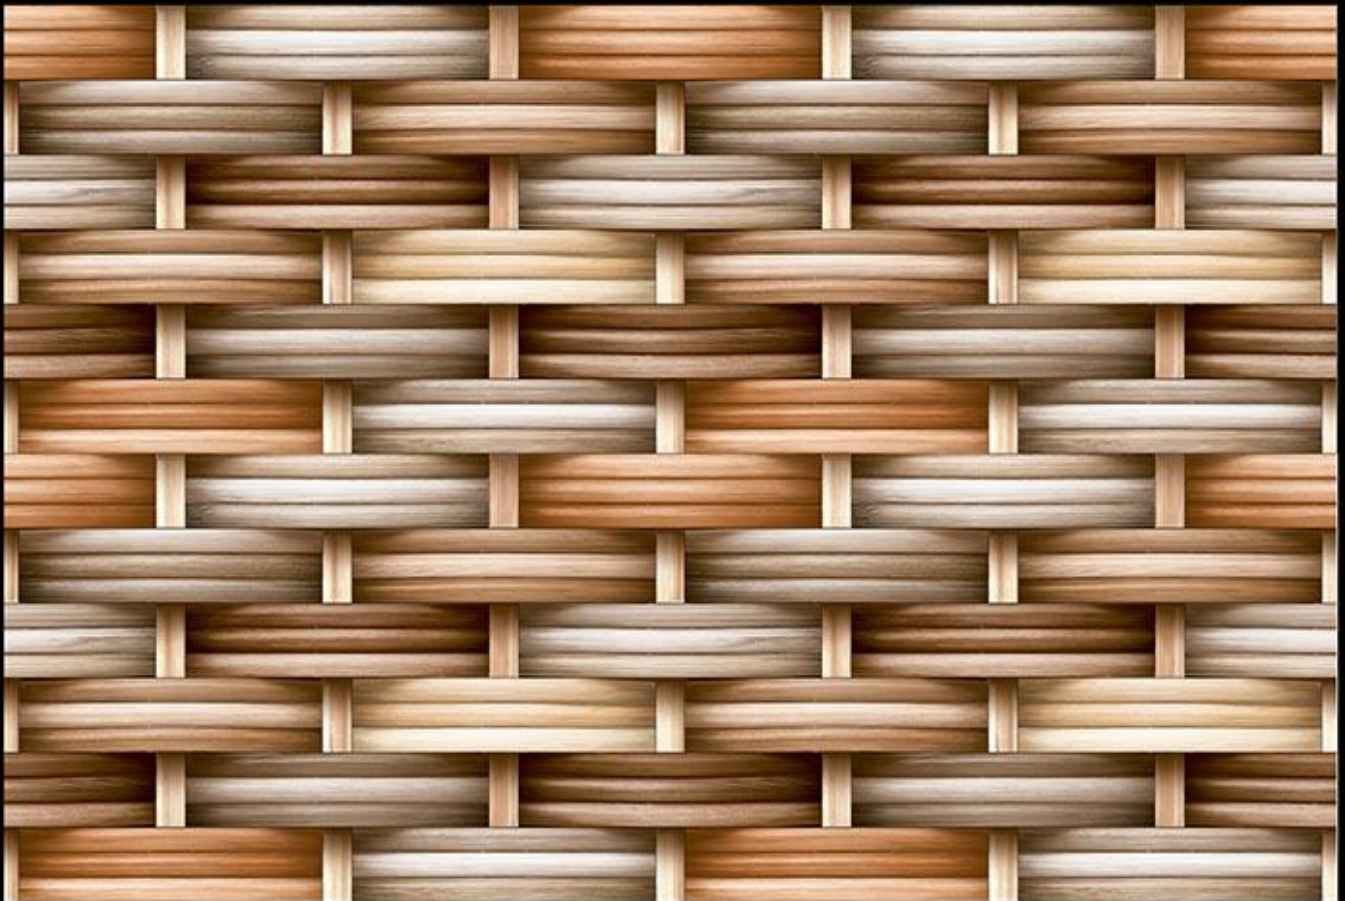

457 (PLAIN)

Matching Floor Available in 300 x 300 mm

Applications