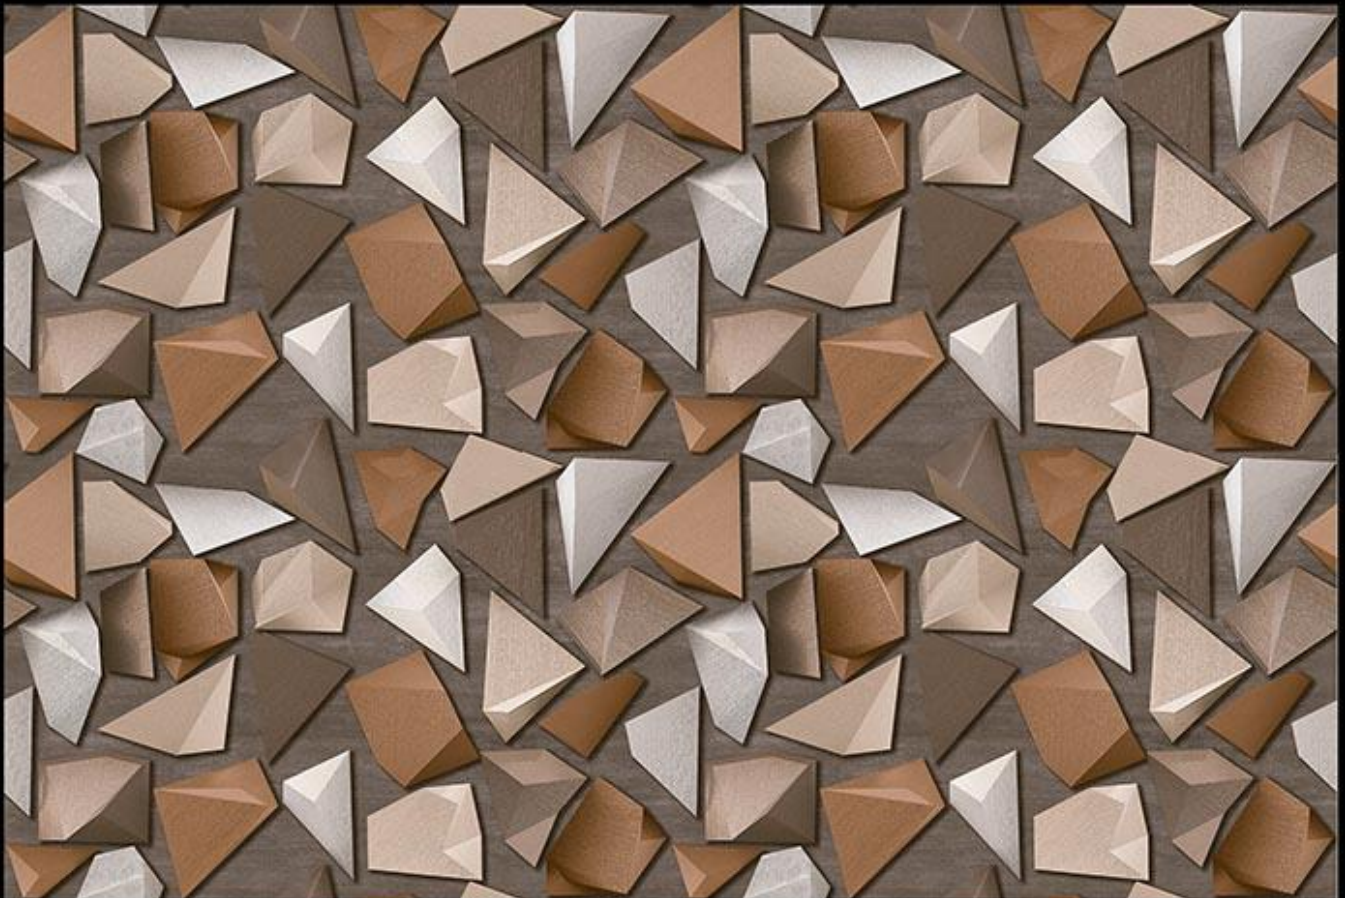

**418-(PLAIN PUNCH)**

Matching Floor Available in 300 x 300 mm

Applications

DIGITAL  
WALL TILES

MATT  
FINISH

TRENDY  
Collection

**419-(PLAIN PUNCH)**

Matching Floor Available in 300 x 300 mm