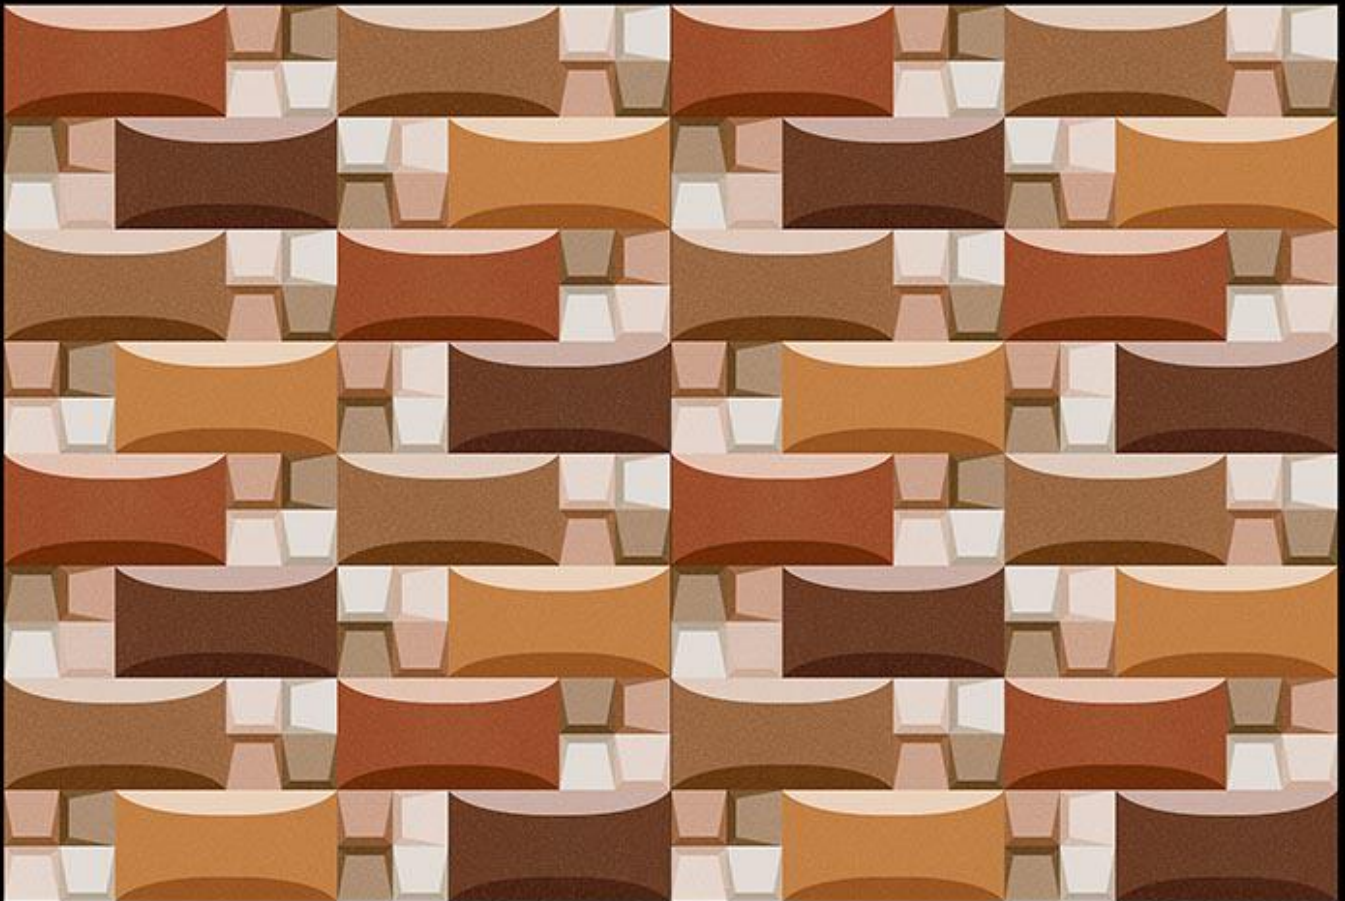

389 (PLAIN PUNCH)

Matching Floor Available in 300 x 300 mm

Applications