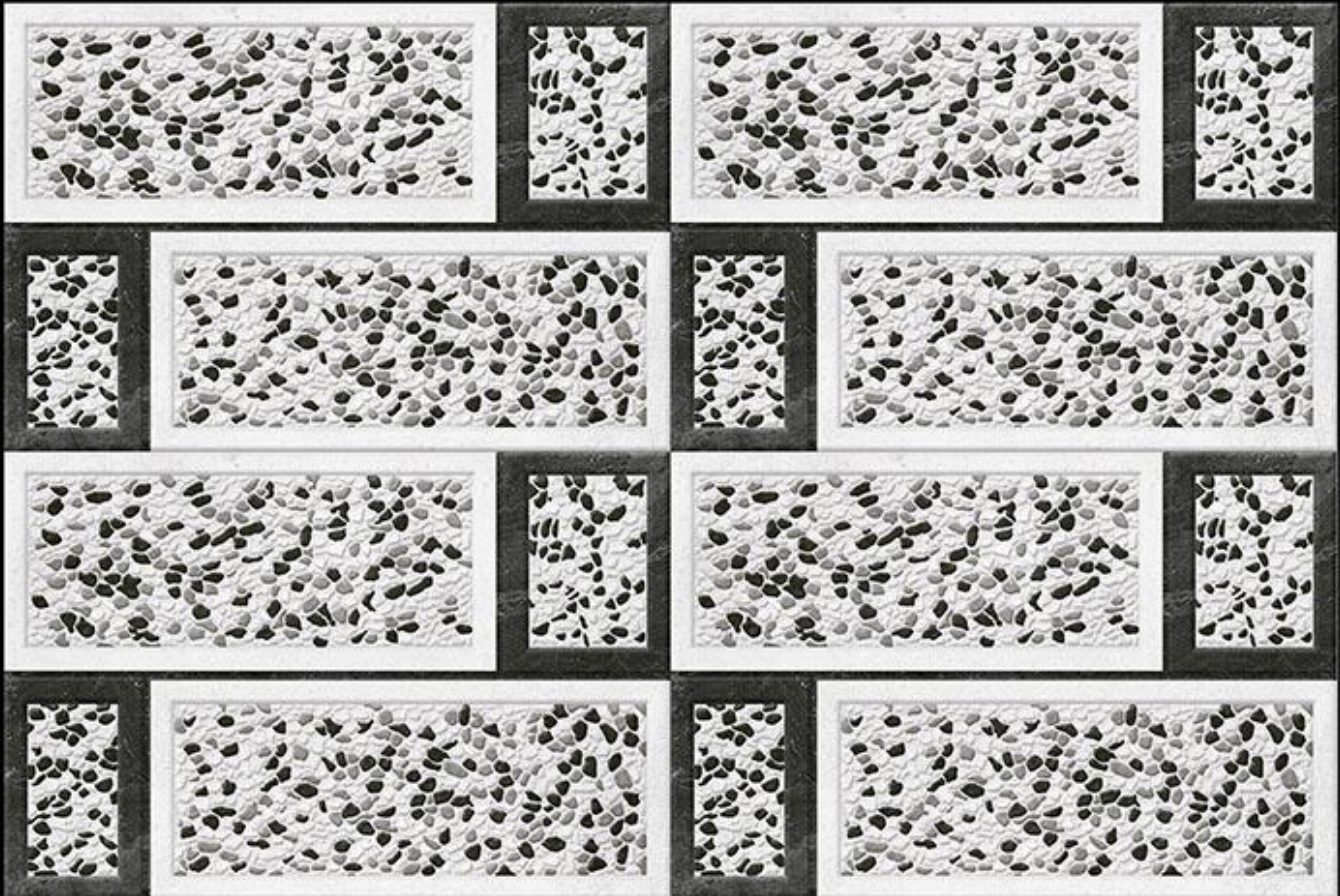

Matching Floor Available in 300 x 300 mm

Applications