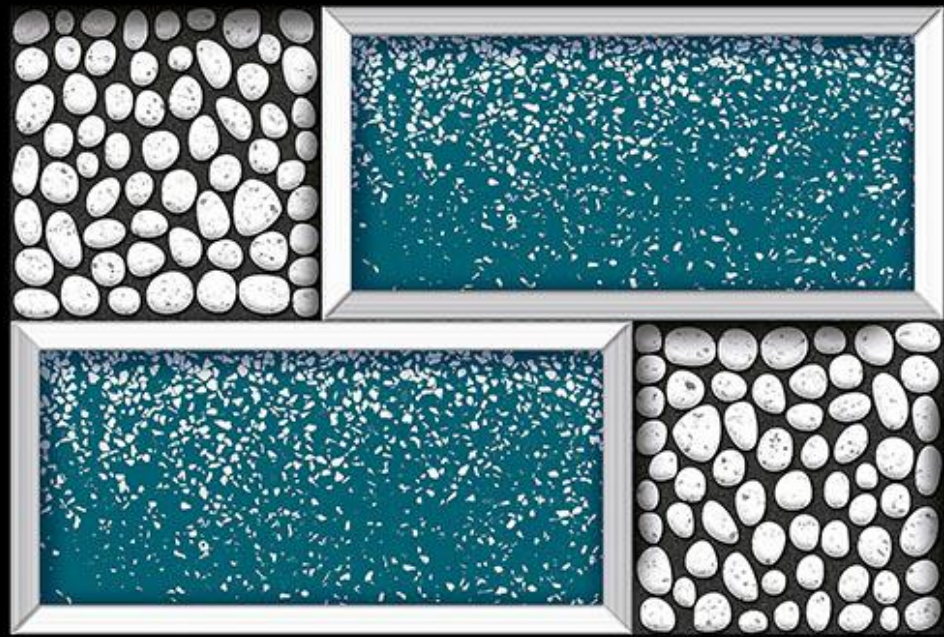

Applications

466

Matching Floor Available in 300 x 300 mm

Applications

467

Matching Floor Available in 300 x 300 mm

Applications

468