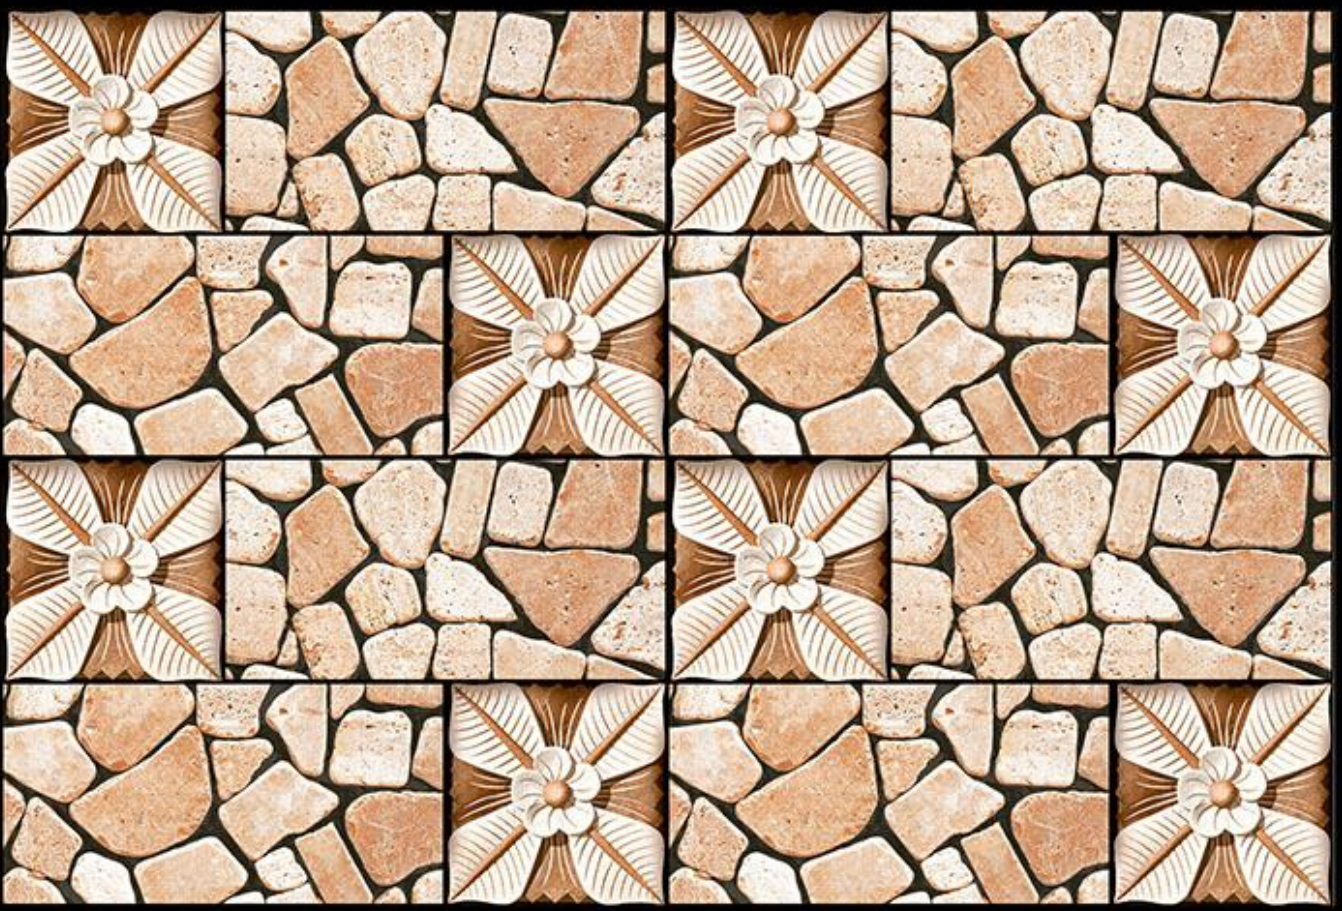

Matching Floor Available in 300 x 300 mm

Applications