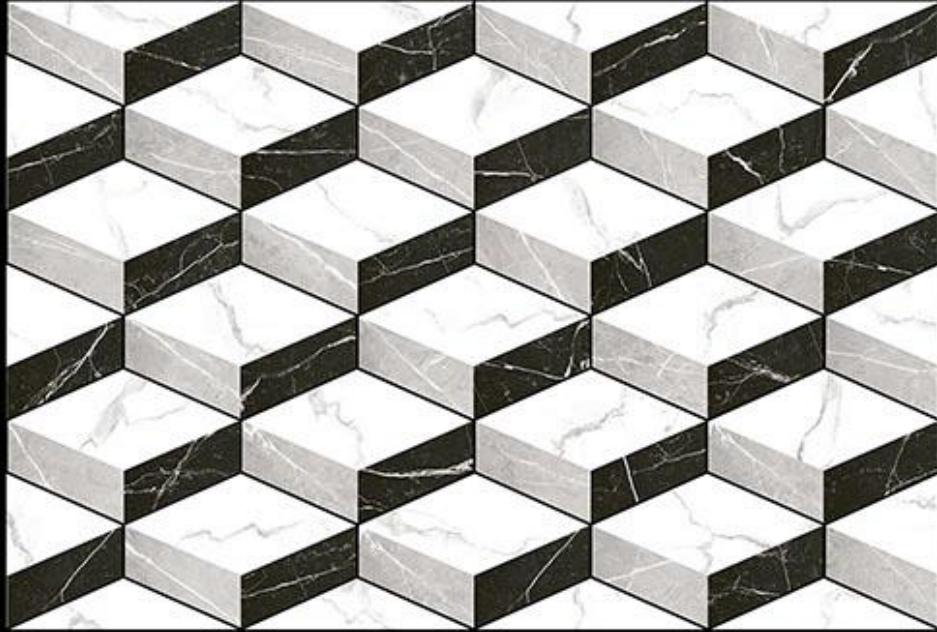

Applications

**382 (PLAIN PUNCH)**

Matching Floor Available in 300 x 300 mm

Applications

**383 (PLAIN PUNCH)**

Matching Floor Available in 300 x 300 mm

Applications

DIGITAL  
WALL TILES