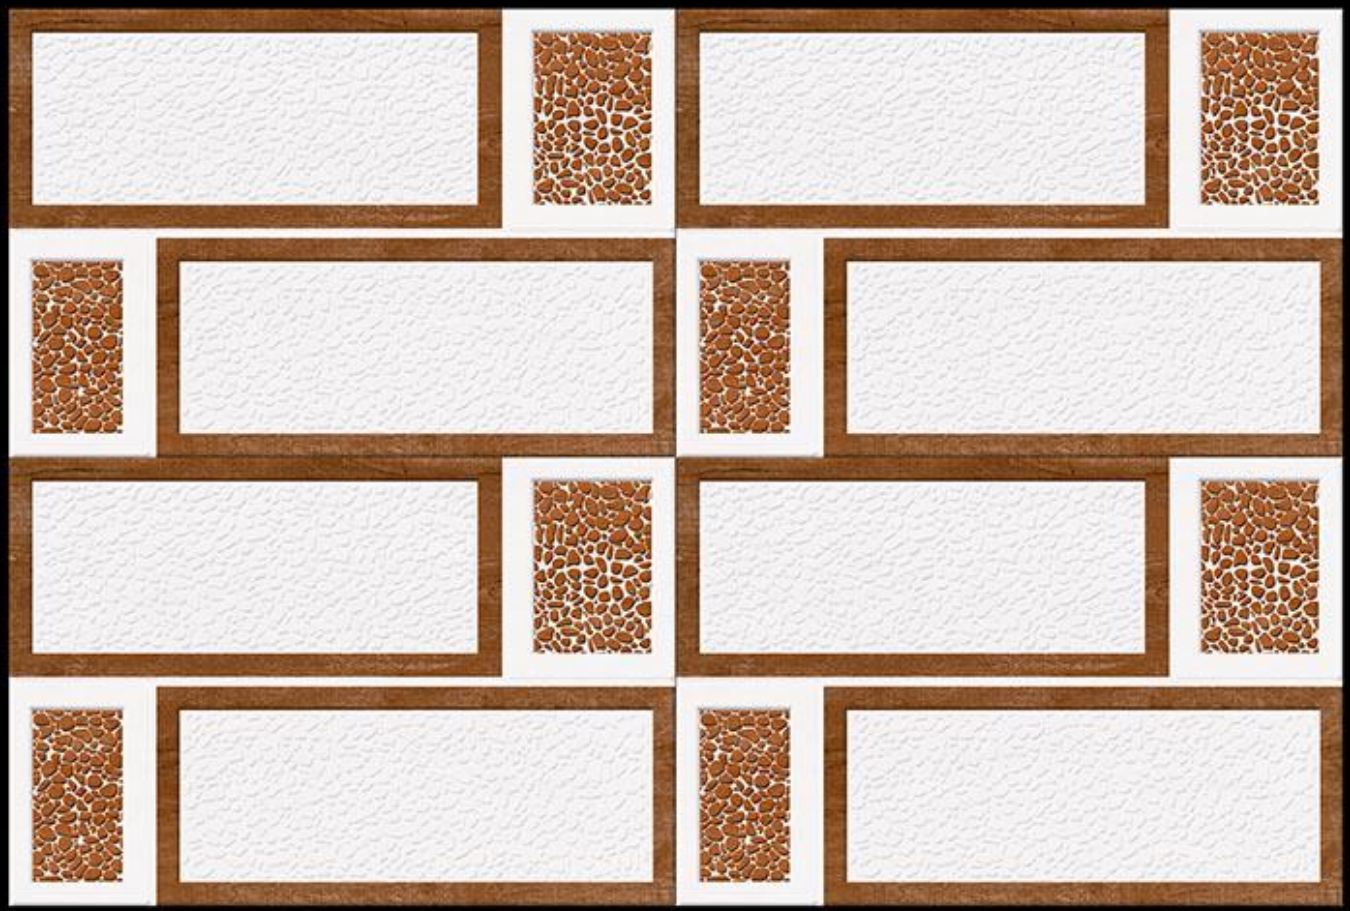

**341**  
PLAIN PUNCH

Matching Floor Available in 300 x 300 mm

Applications

342

Matching Floor Available in 300 x 300 mm

Applications

343

Matching Floor Available in 300 x 300 mm