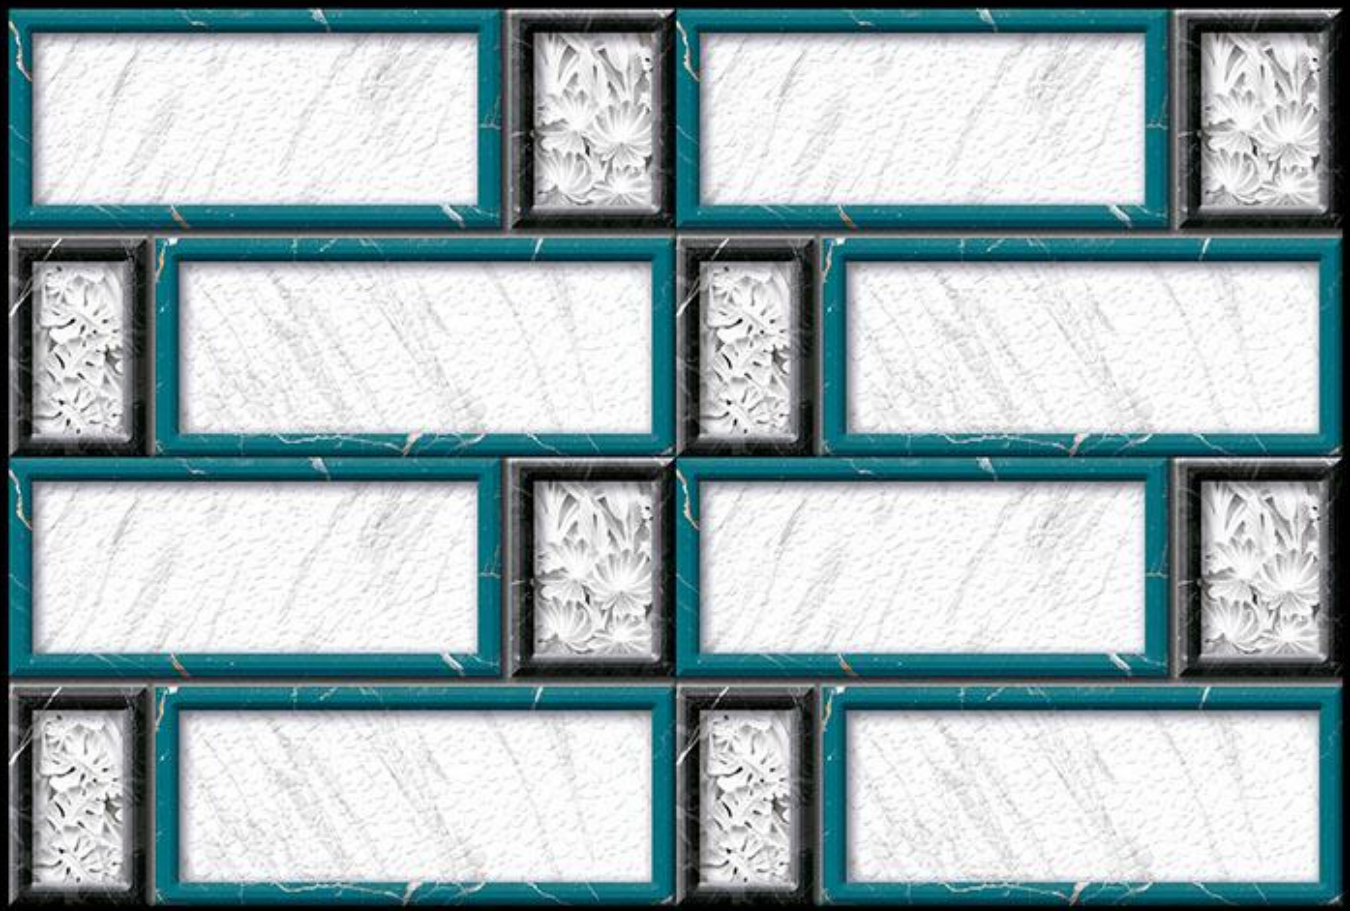

TRENDY  
Collection

460

Matching Floor Available in 300 x 300 mm

Applications

461

Matching Floor Available in 300 x 300 mm

Applications

462