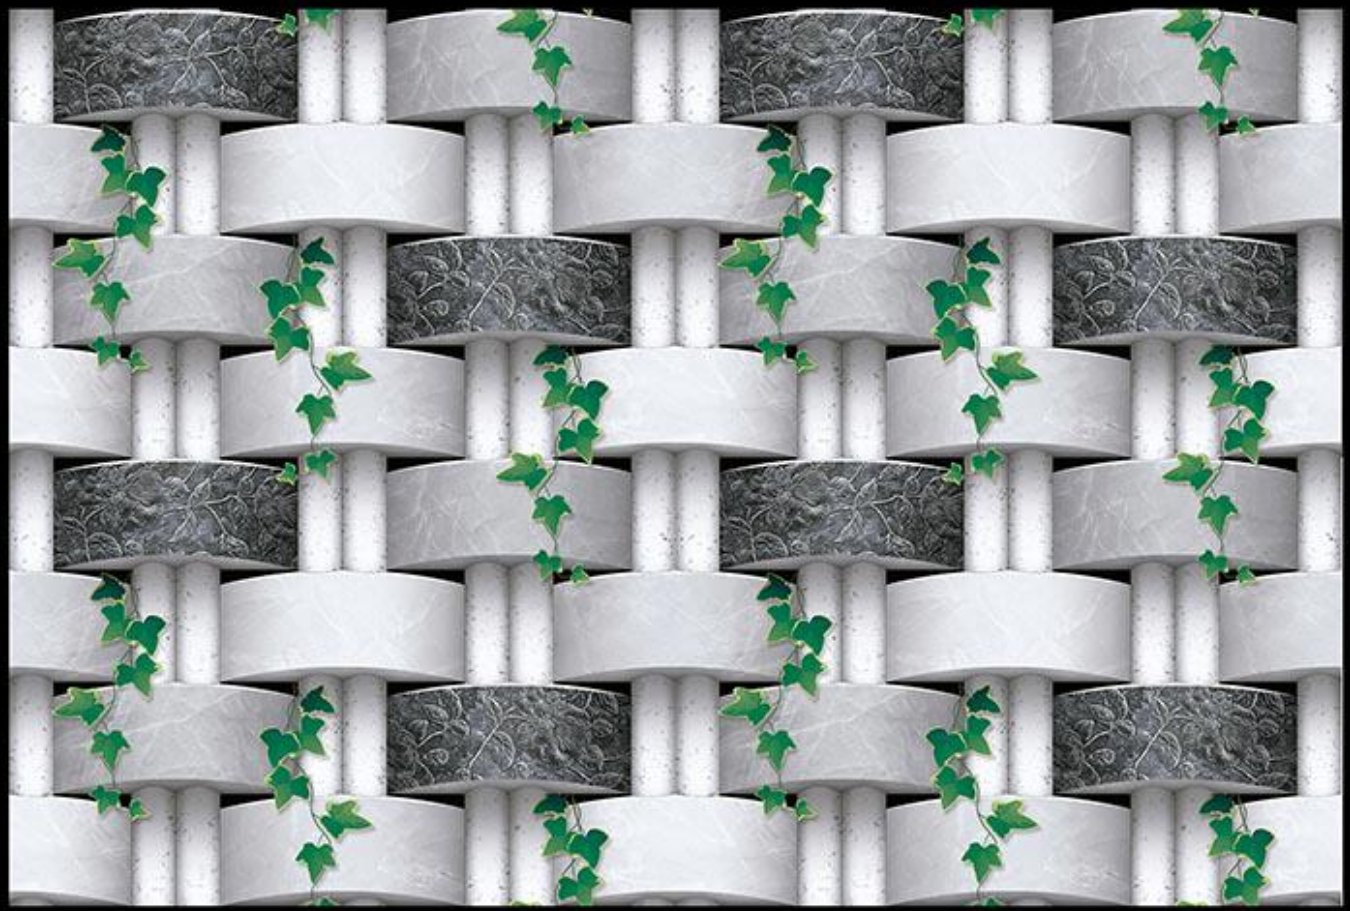

Matching Floor Available in 300 x 300 mm

Applications

DIGITAL  
WALL TILES

MATT  
FINISH

TRENDY  
Collection

440 (PLAIN)

Matching Floor Available in 300 x 300 mm

Applications