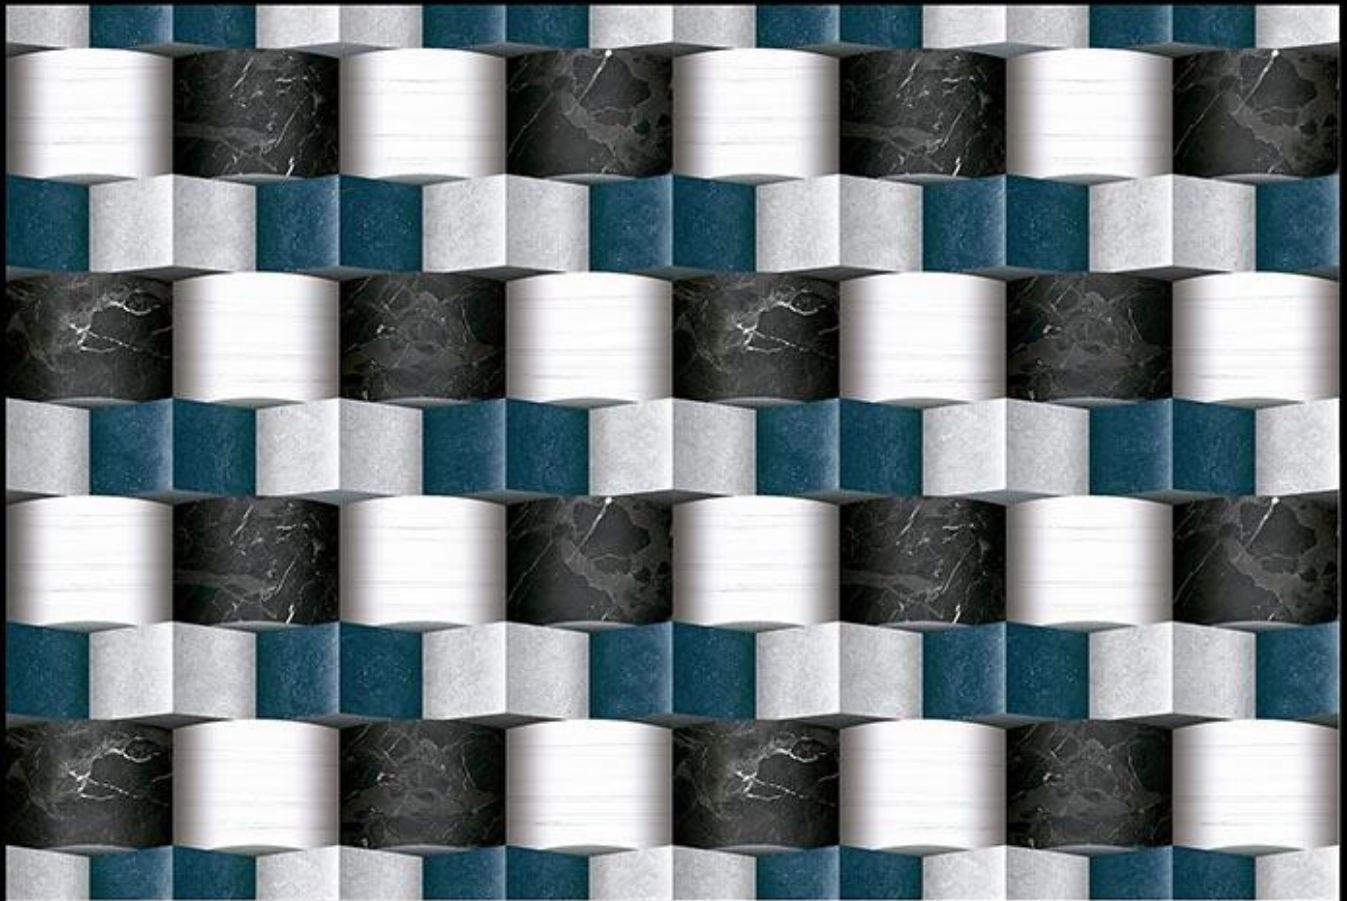

405-(PLAIN PUNCH)

Matching Floor Available in 300 x 300 mm

Applications