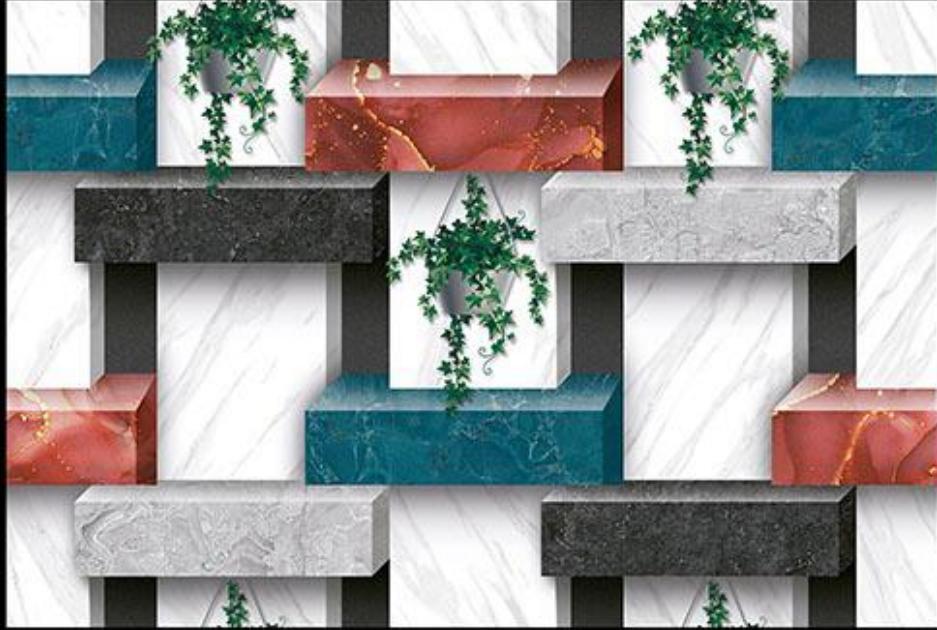

Applications

400-(PLAIN PUNCH)

Matching Floor Available in 300 x 300 mm

Applications

401-(PLAIN PUNCH)

Matching Floor Available in 300 x 300 mm

Applications

DIGITAL  
WALL TILES