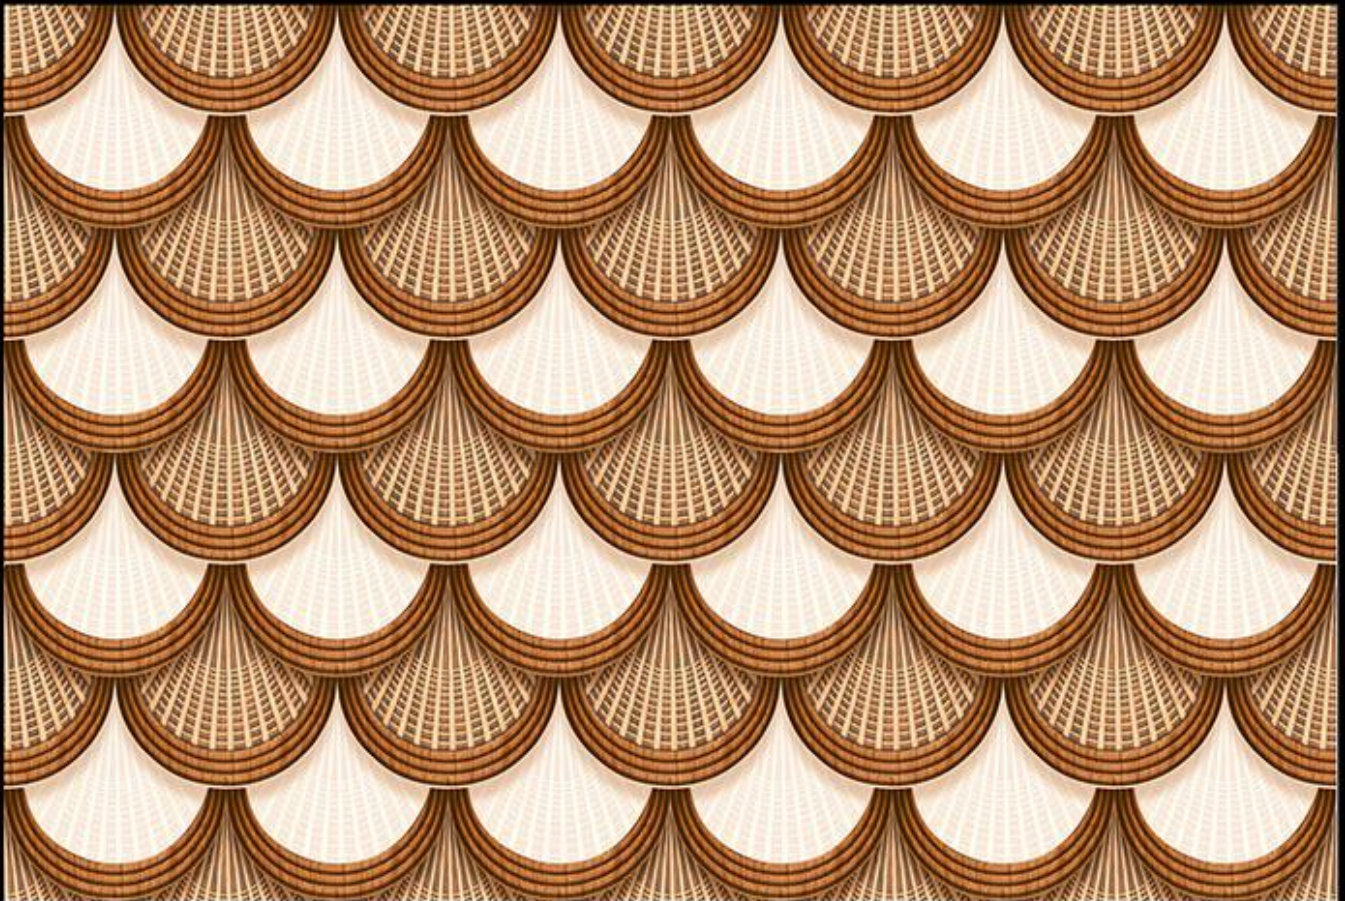

454 (PLAIN)

Matching Floor Available in 300 x 300 mm

Applications

DIGITAL  
WALL TILES

MATT  
FINISH

TRENDY  
Collection

455 (PLAIN)

Matching Floor Available in 300 x 300 mm