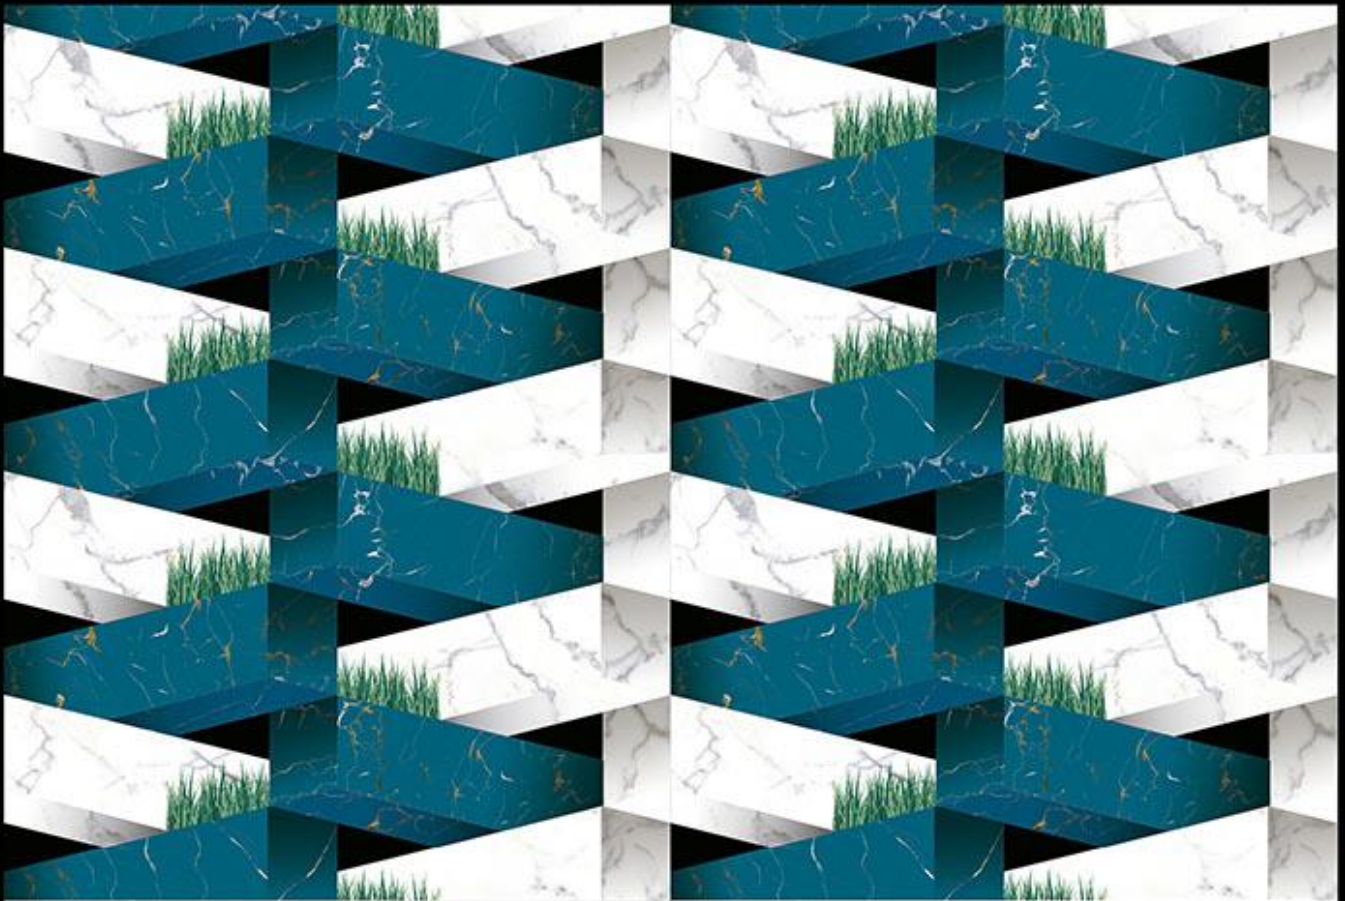

434(PLAIN PUNCH)

Matching Floor Available in 300 x 300 mm

Applications