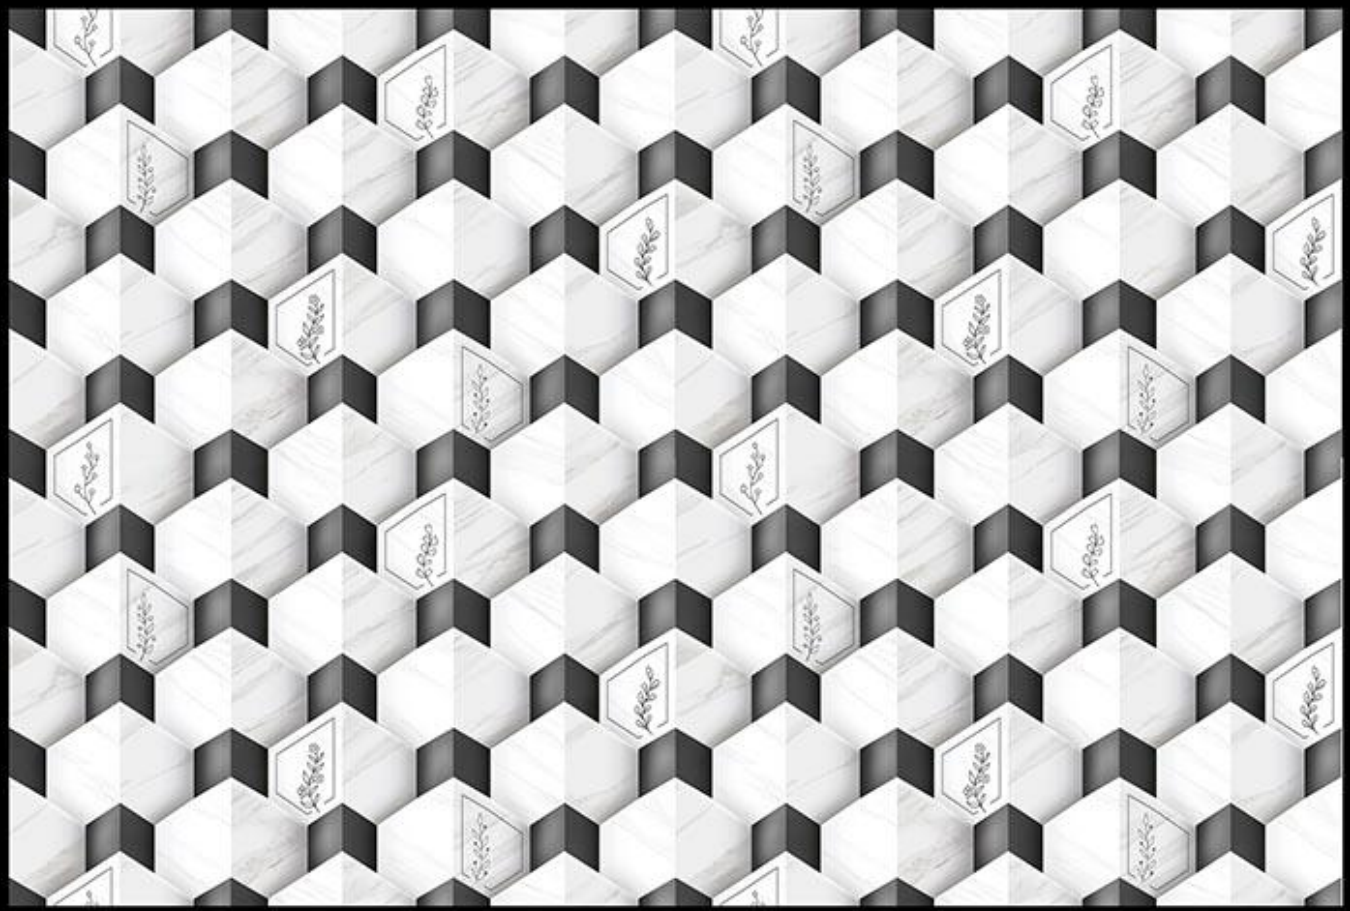

449 (PLAIN)

Matching Floor Available in 300 x 300 mm

Applications

450 (PLAIN)

Matching Floor Available in 300 x 300 mm

Applications

451 (PLAIN)

Matching Floor Available in 300 x 300 mm