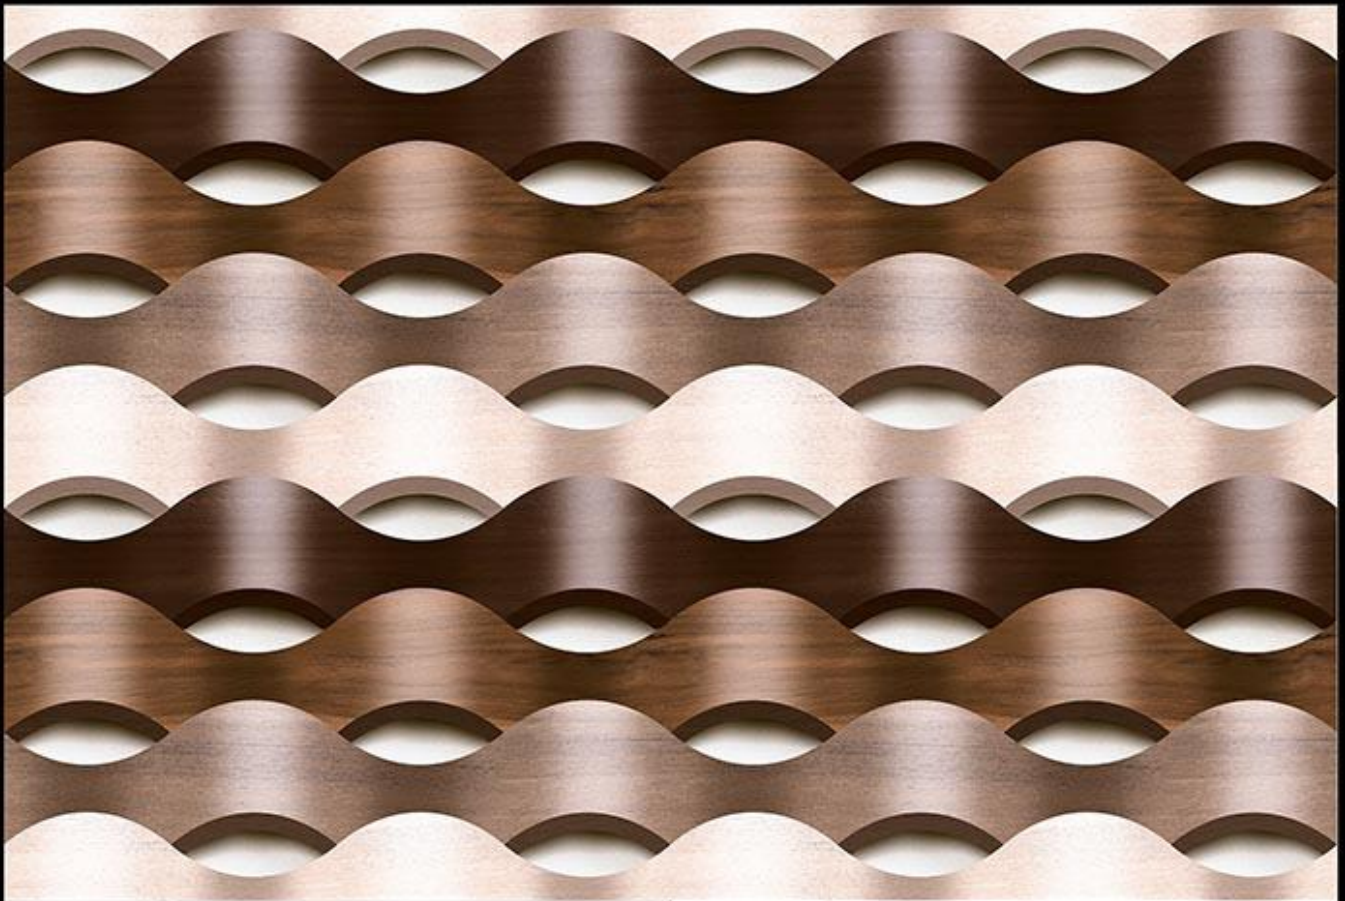

Matching Floor Available in 300 x 300 mm

100%  
WATER  
PROOF

Applications

DIGITAL  
WALL TILES

MATT  
FINISH

TRENDY  
Collection

411-(PLAIN PUNCH)

Matching Floor Available in 300 x 300 mm