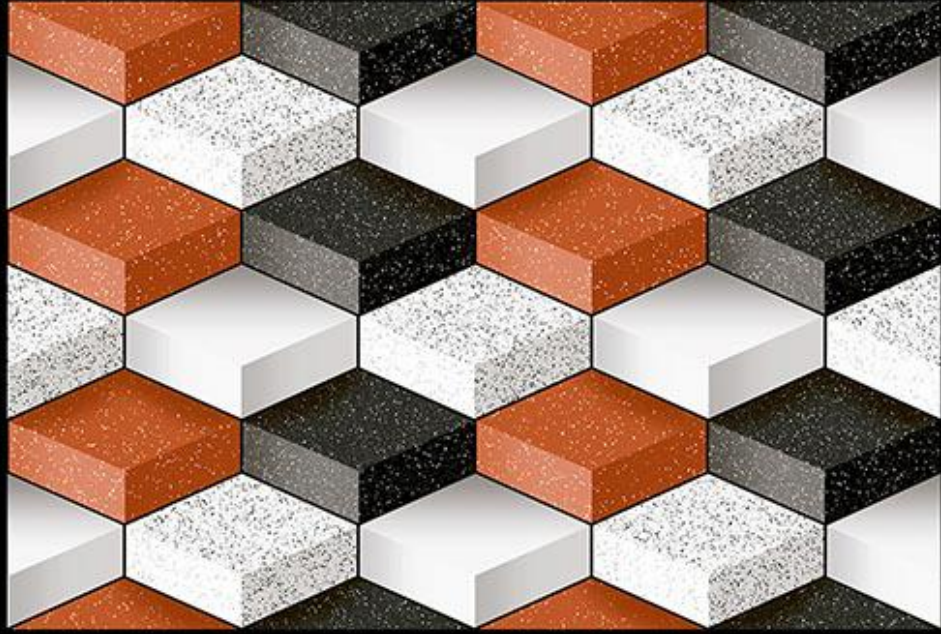

Matching Floor Available in 300 x 300 mm

Applications