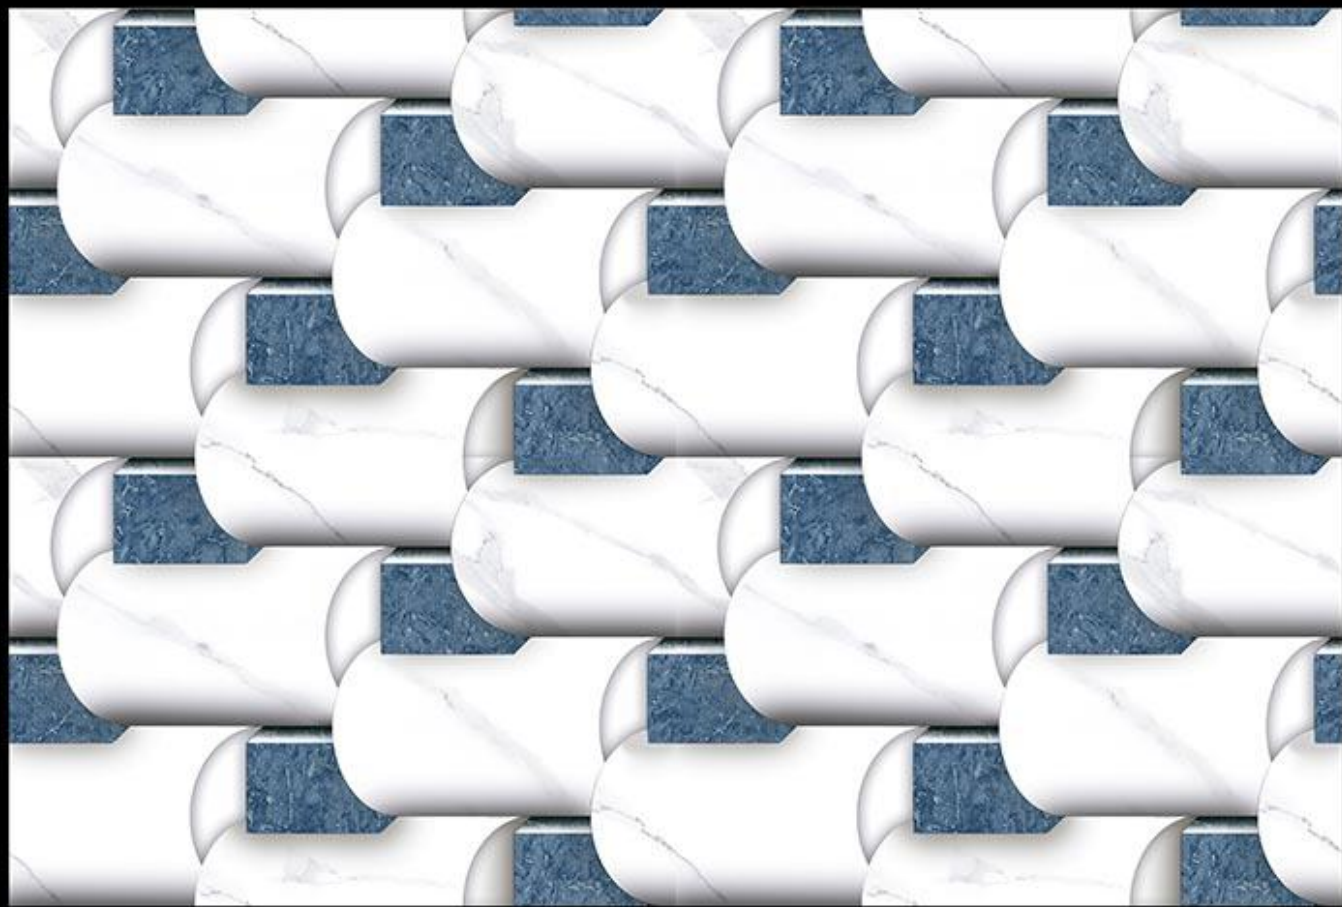

Matching Floor Available in 300 x 300 mm

Applications