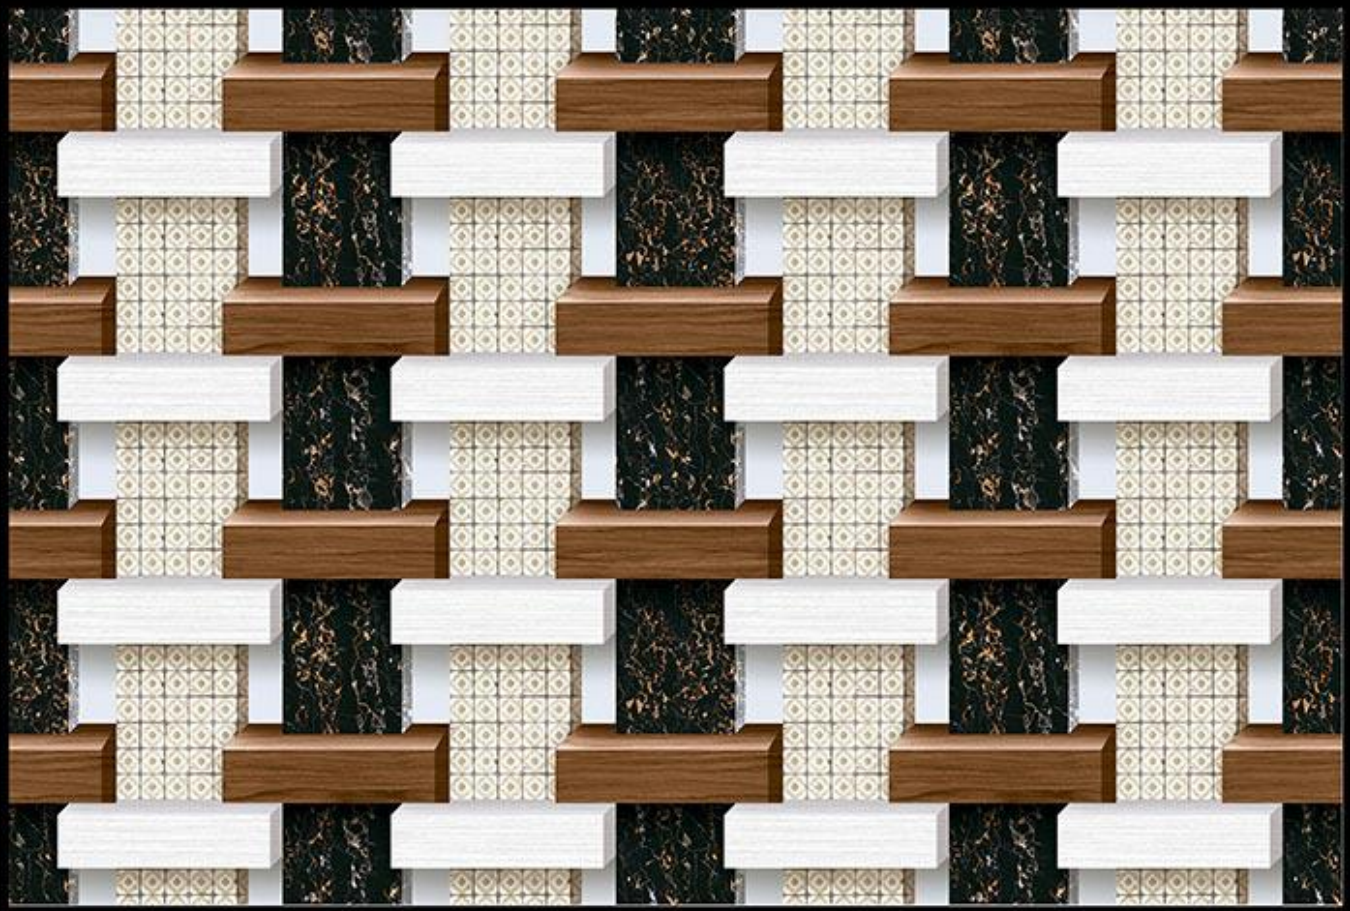

Applications

400-(PLAIN PUNCH)

Matching Floor Available in 300 x 300 mm

Applications

401-(PLAIN PUNCH)

Matching Floor Available in 300 x 300 mm

Applications

DIGITAL  
WALL TILES