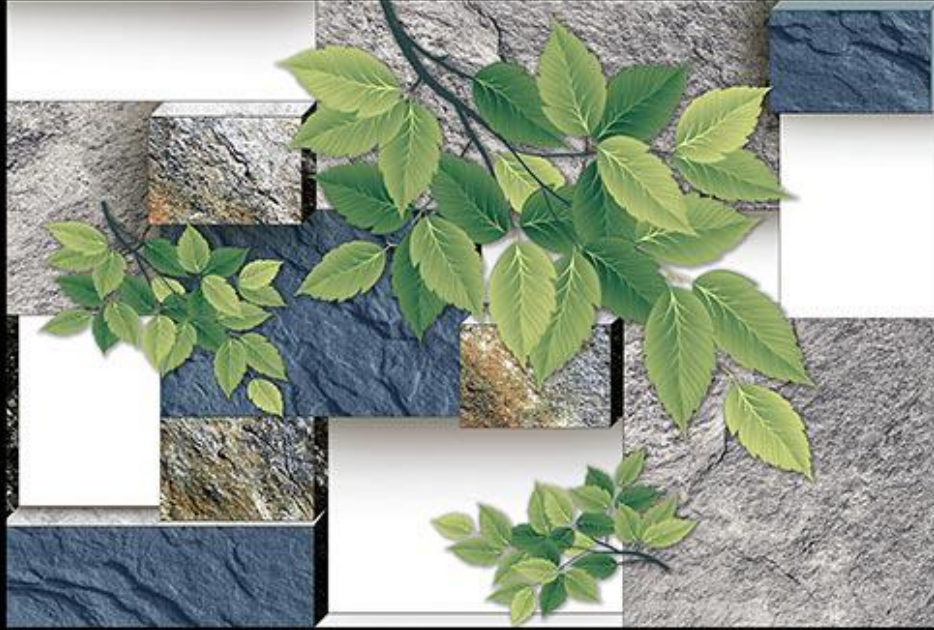

Matching Floor Available in 300 x 300 mm

Applications

430

Matching Floor Available in 300 x 300 mm

Applications

431(PLAIN PUNCH)

Matching Floor Available in 300 x 300 mm

Applications