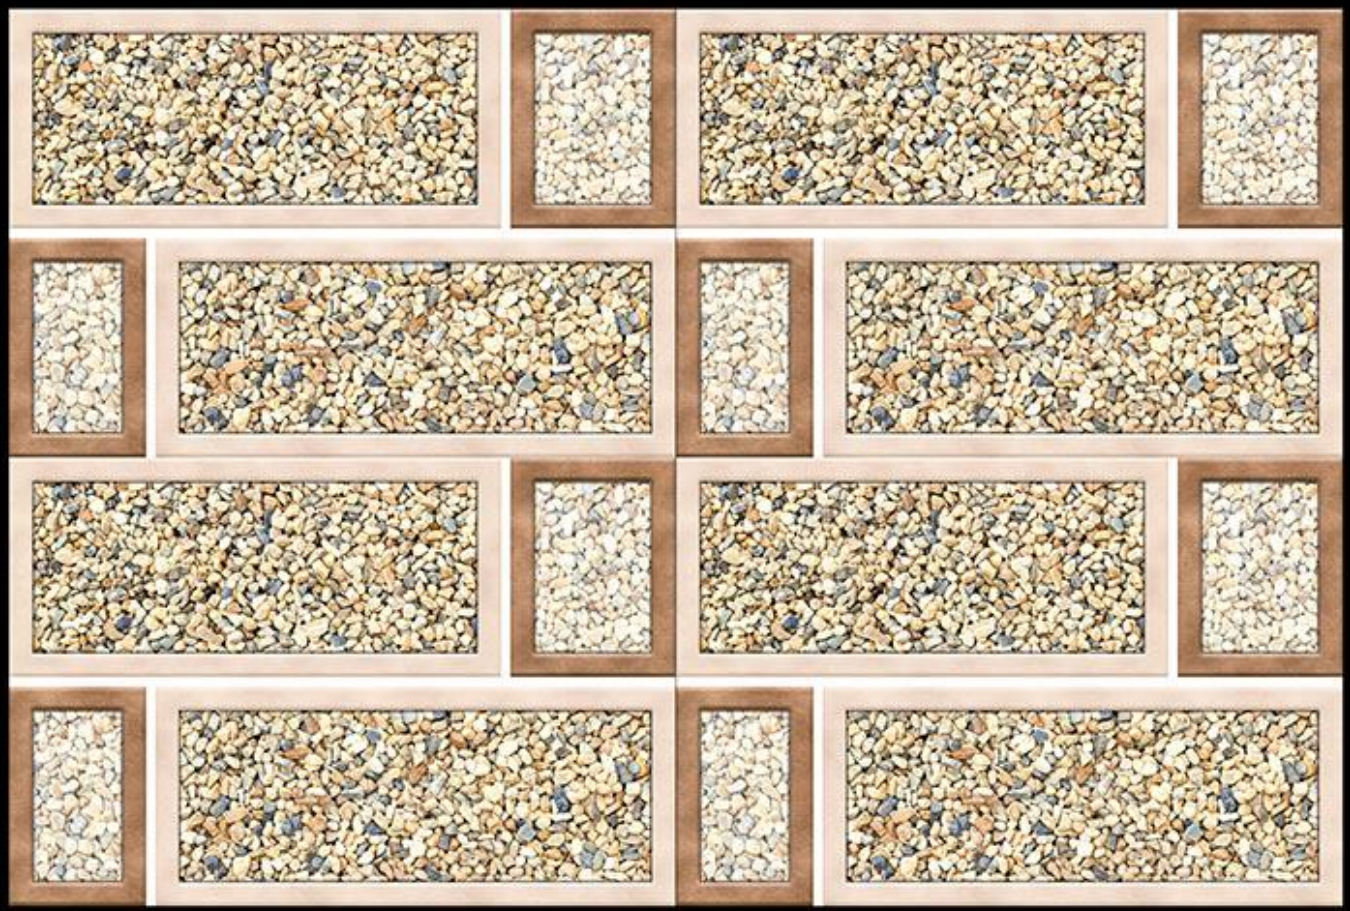

TRENDY  
Collection

370

Matching Floor Available in 300 x 300 mm

Applications

371

Matching Floor Available in 300 x 300 mm

Applications

372