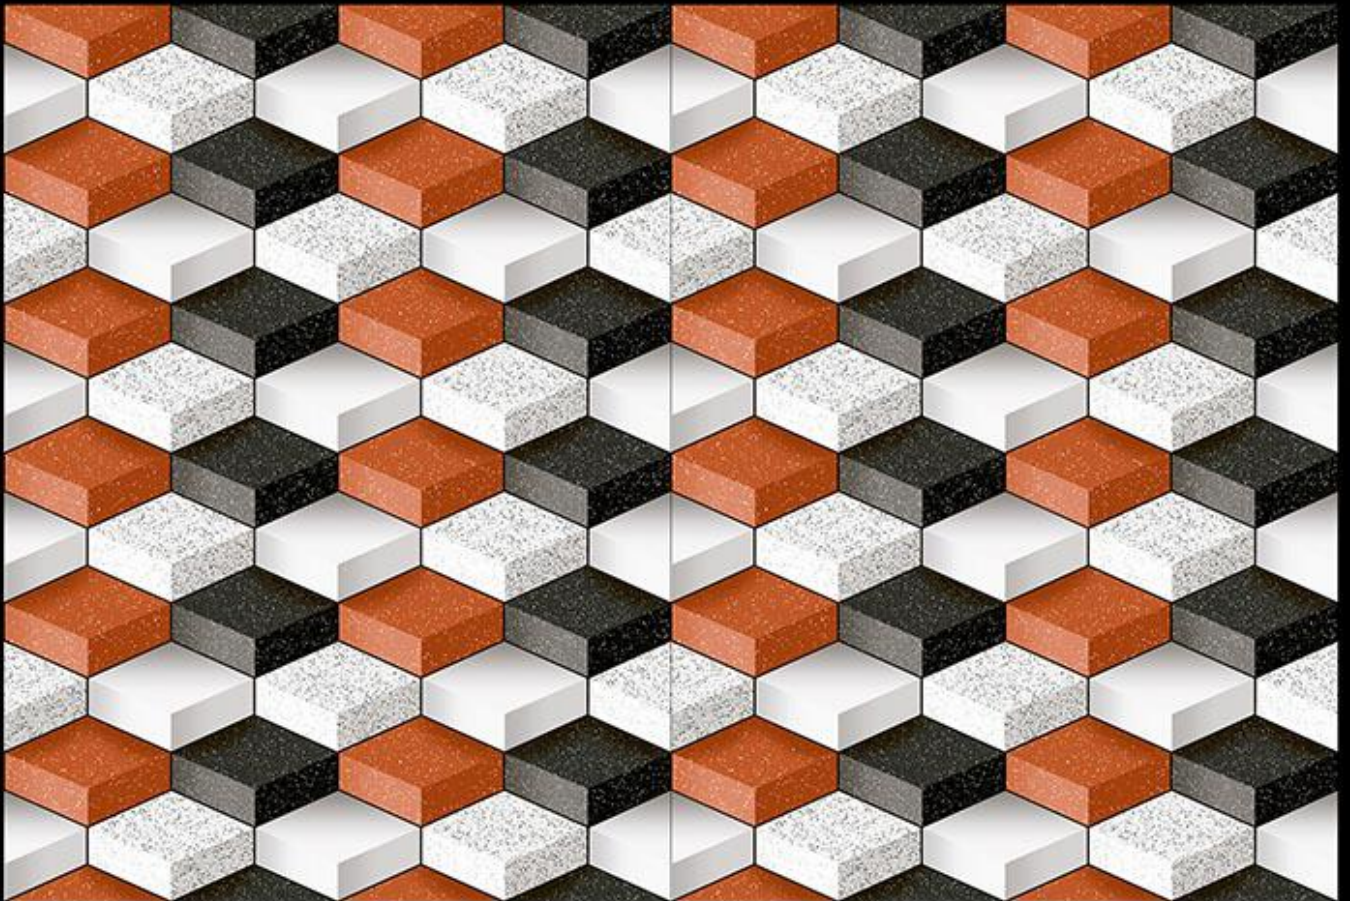

382 (PLAIN PUNCH)

Matching Floor Available in 300 x 300 mm

Applications