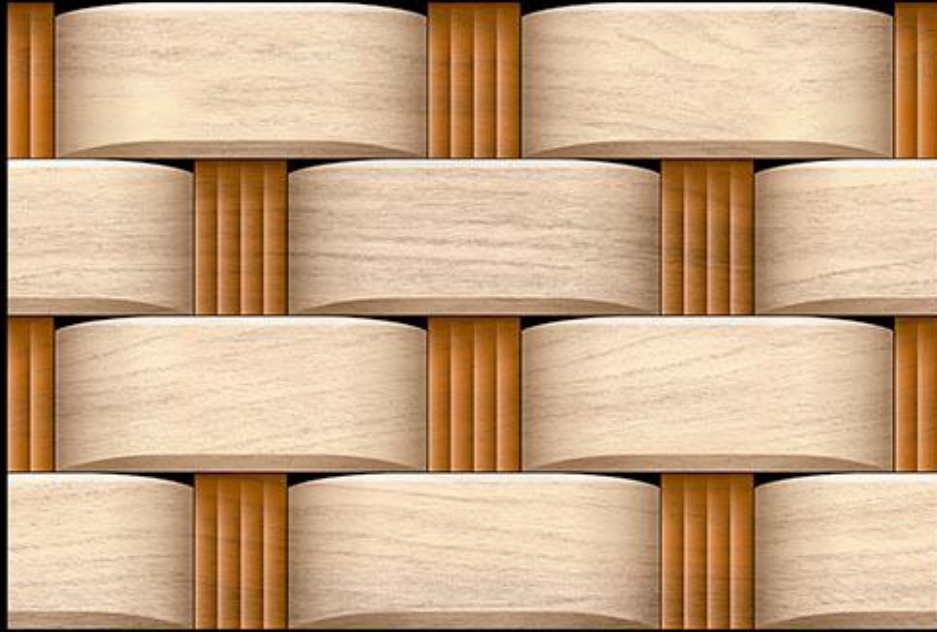

DIGITAL
WALL TILES

MATT
FINISH

TRENDY
Collection