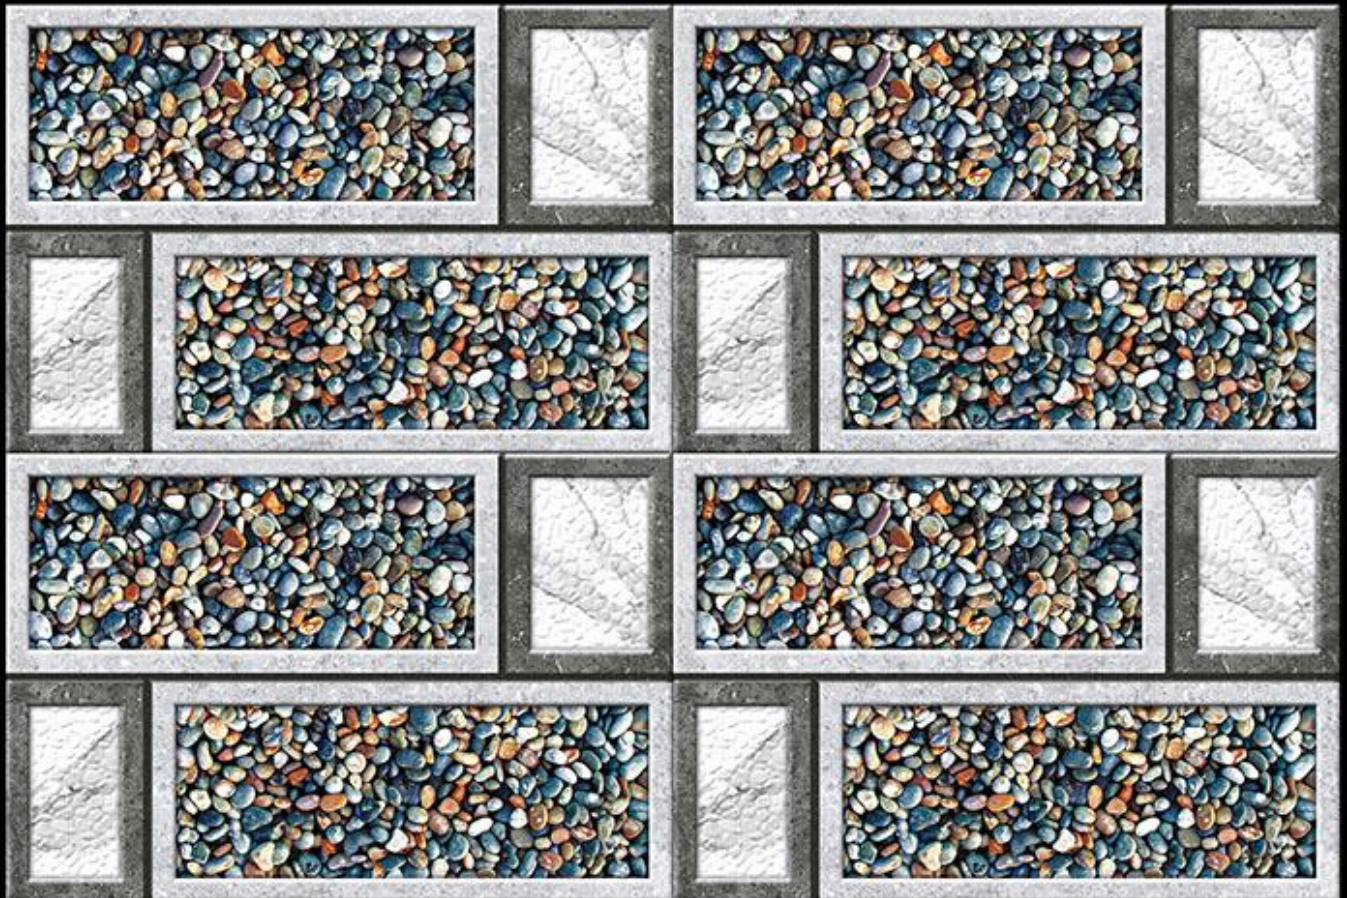

Matching Floor Available in 300 x 300 mm

Applications