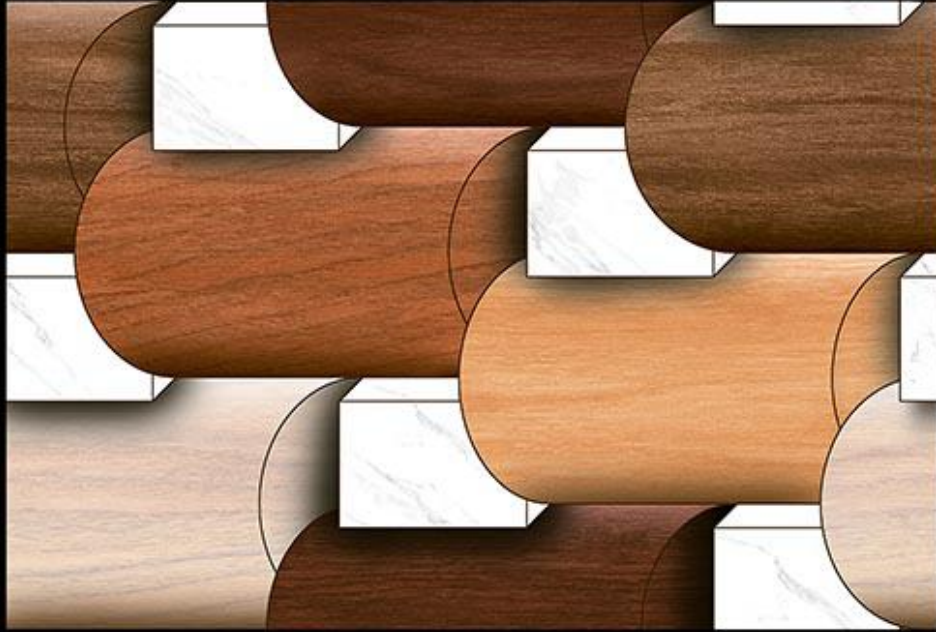

**336**  
PLAIN PUNCH

Matching Floor Available in 300 x 300 mm

100%  
WATER  
PROOF

Applications

DIGITAL  
WALL TILES

MATT  
FINISH

TRENDY  
Collection

337