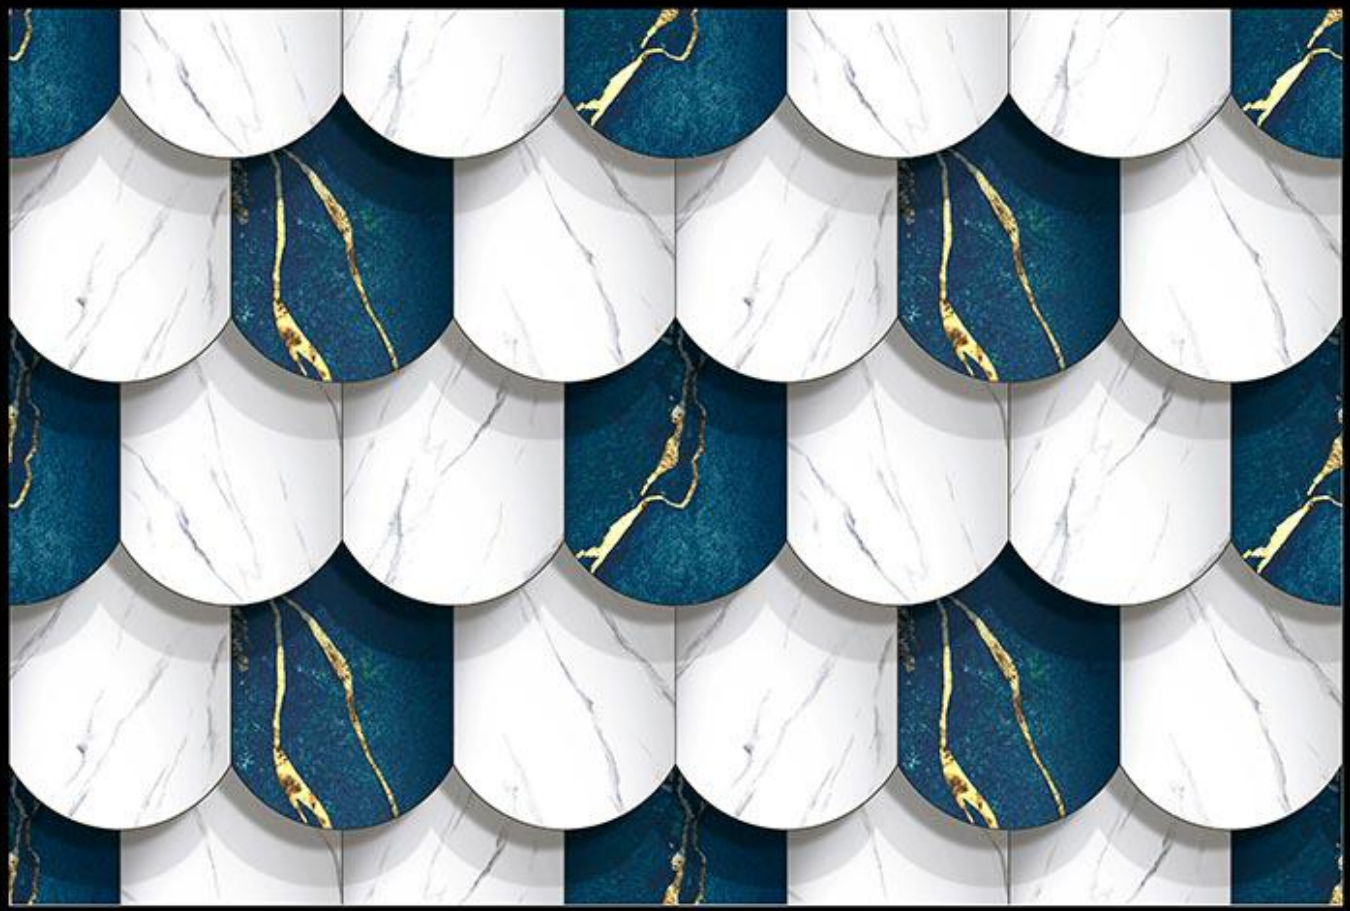

399-(PLAIN PUNCH)

Matching Floor Available in 300 x 300 mm

Applications