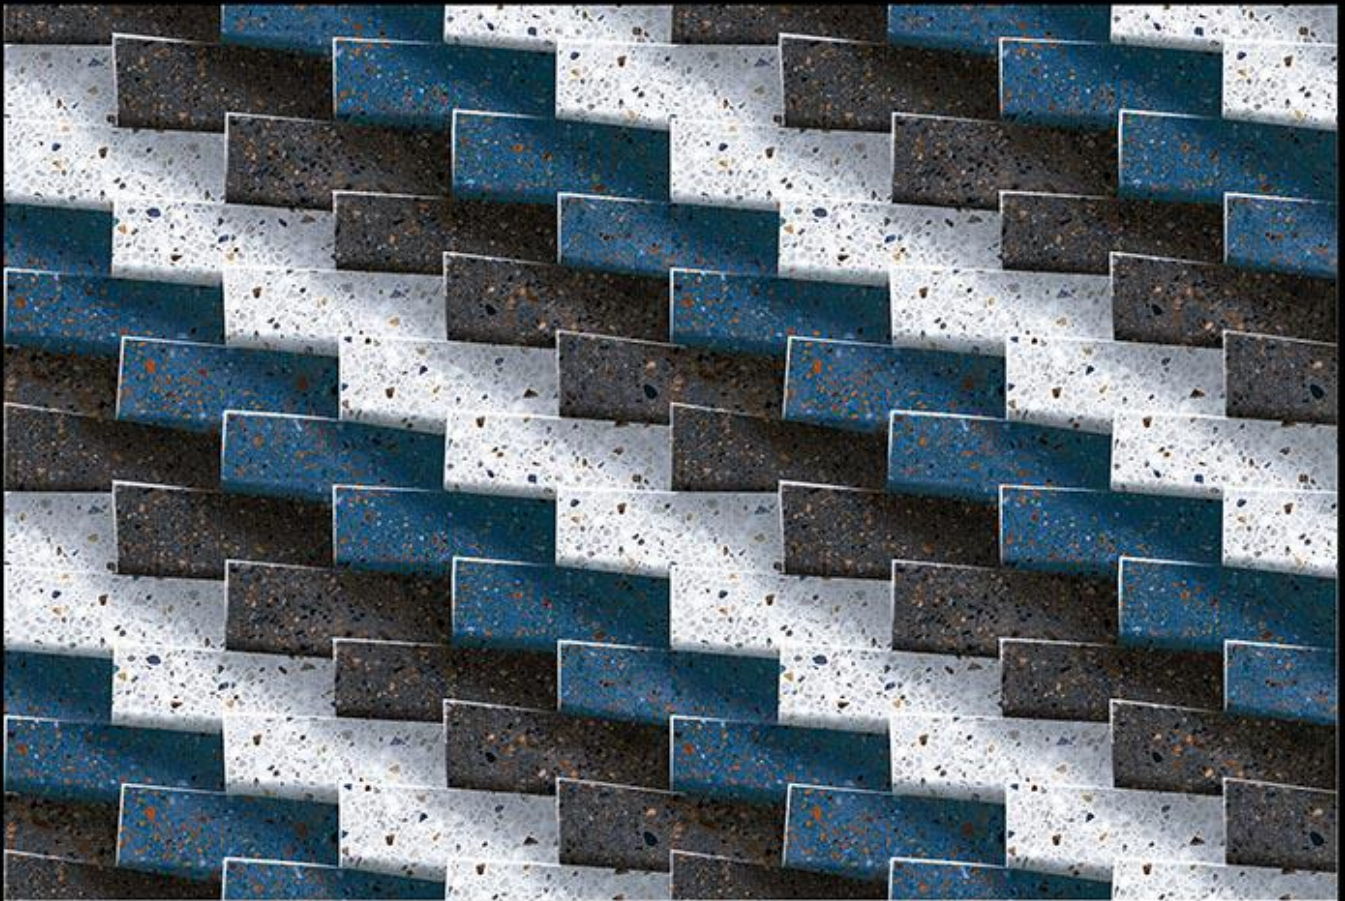

Matching Floor Available in 300 x 300 mm

Applications

DIGITAL  
WALL TILES

MATT  
FINISH

TRENDY  
Collection

**407-(PLAIN PUNCH)**

Matching Floor Available in 300 x 300 mm

Applications