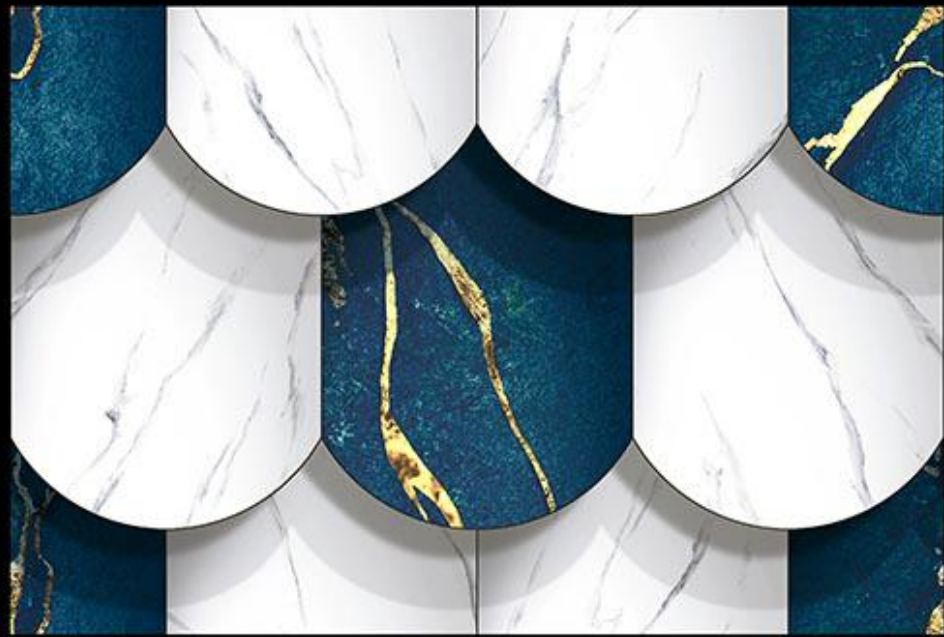

DIGITAL
WALL TILES

MATT
FINISH

TRENDY
Collection