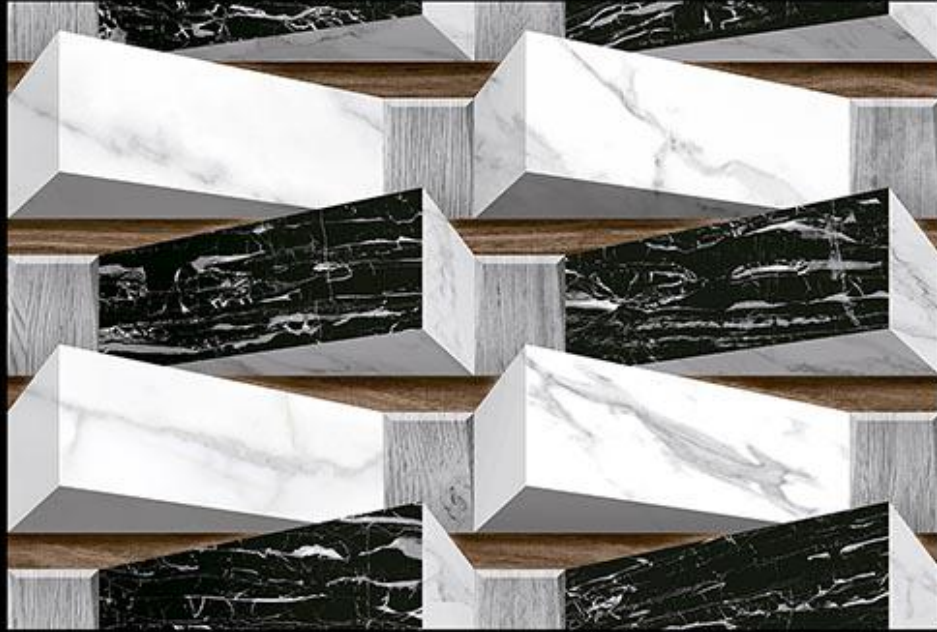

DIGITAL
WALL TILES

MATT
FINISH

TRENDY
Collection

366