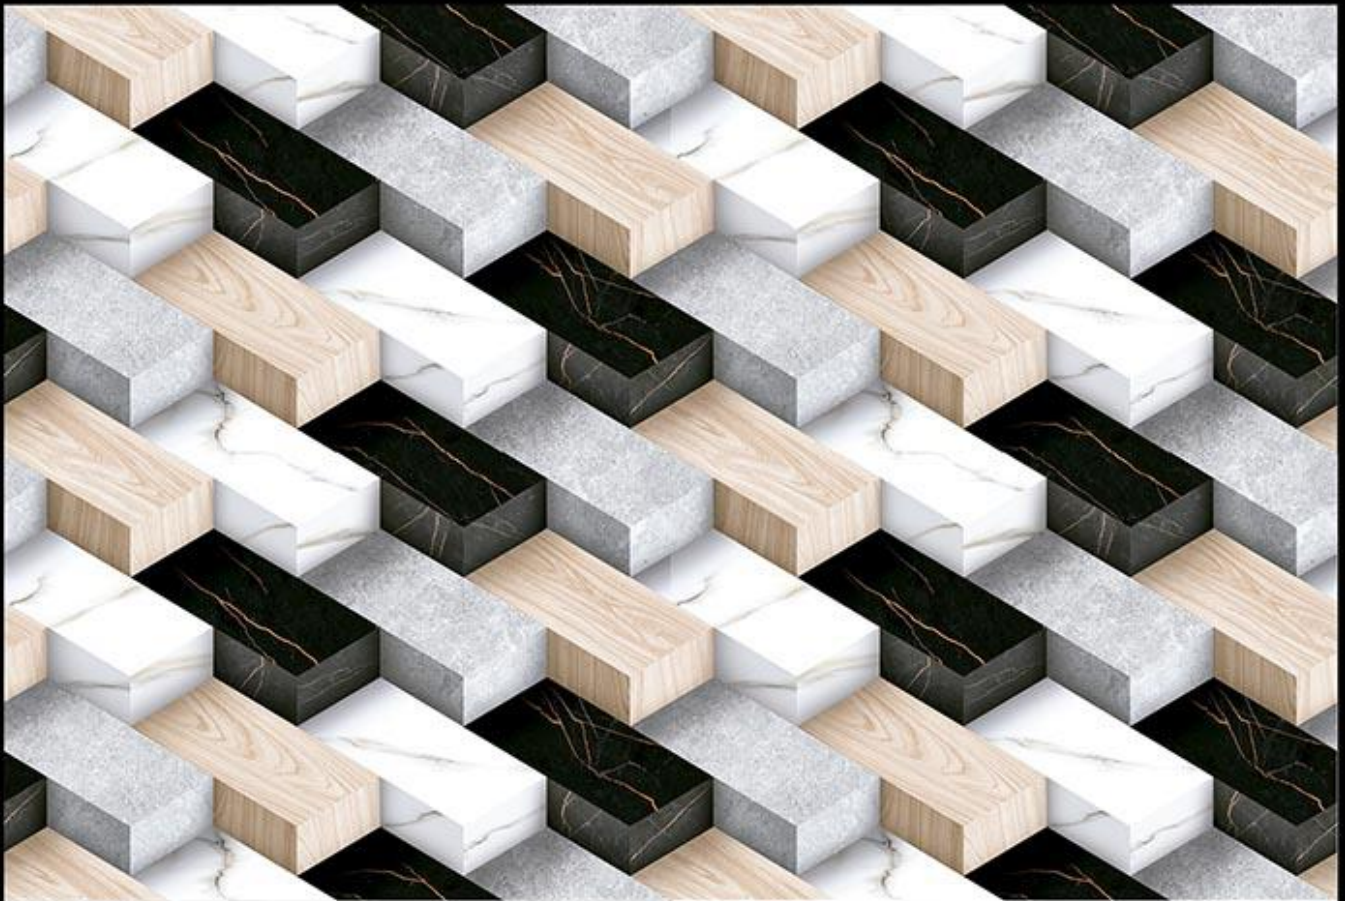

**403-(PLAIN PUNCH)**

Matching Floor Available in 300 x 300 mm

Applications

404-(PLAIN PUNCH)

Matching Floor Available in 300 x 300 mm

Applications

DIGITAL  
WALL TILES

MATT  
FINISH