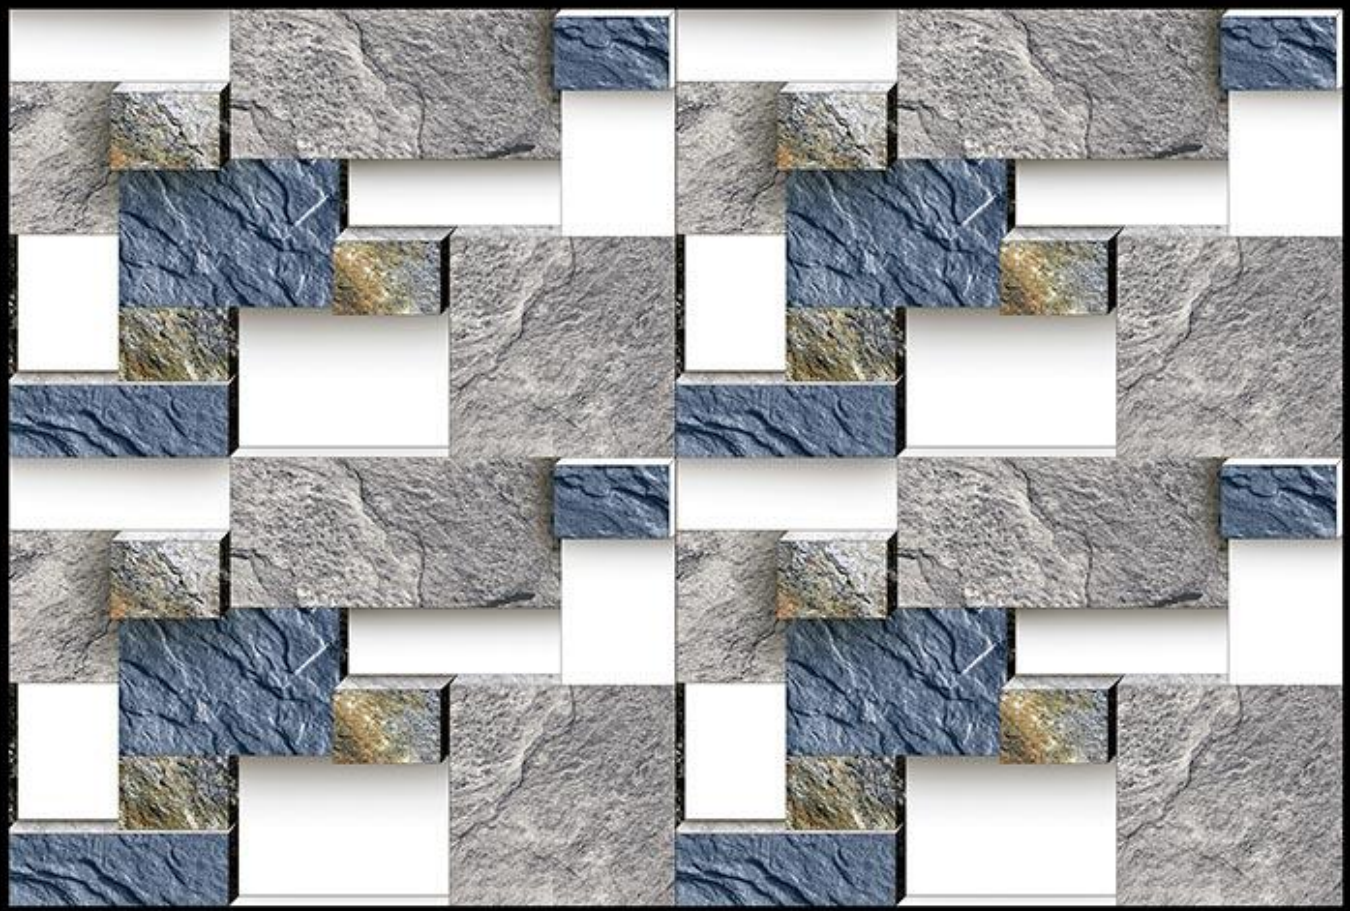

424-(PLAIN PUNCH)

Matching Floor Available in 300 x 300 mm

Applications