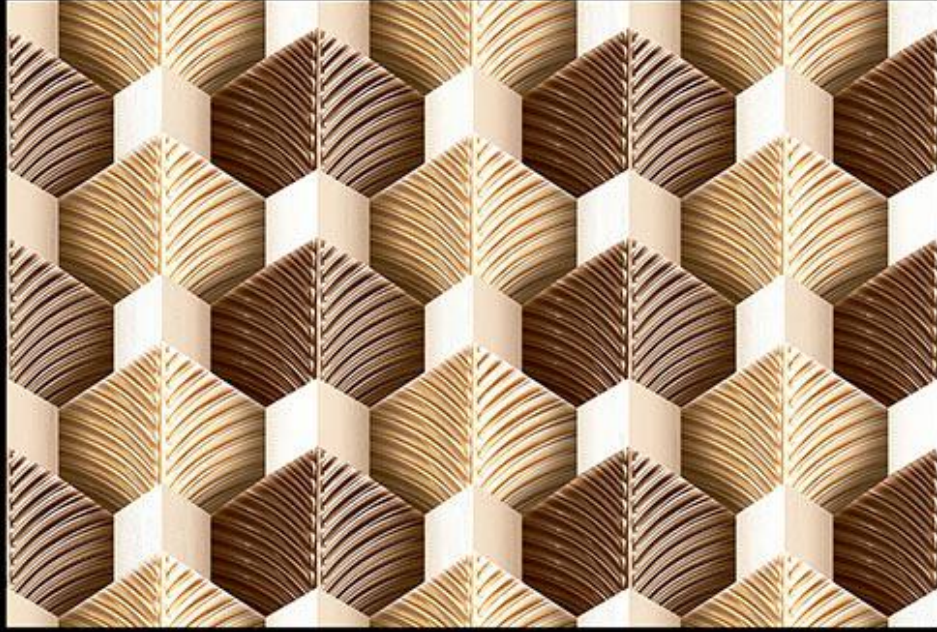

Matching Floor Available in 300 x 300 mm

Applications

DIGITAL  
WALL TILES

MATT  
FINISH

TRENDY  
Collection

448 (PLAIN)

Matching Floor Available in 300 x 300 mm

Applications