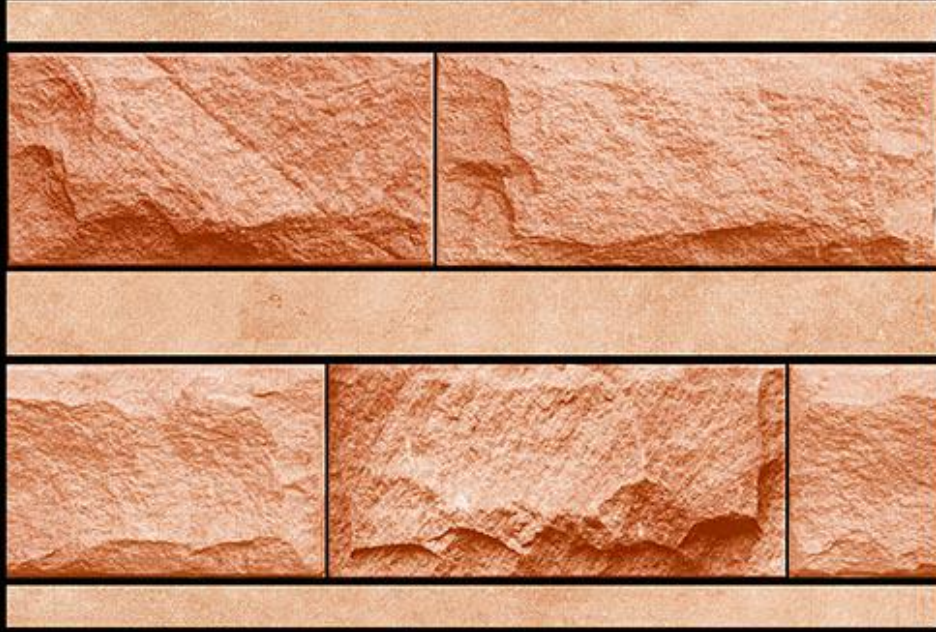

PLAIN PUNCH

Matching Floor Available in 300 x 300 mm

Applications

DIGITAL  
WALL TILES

MATT  
FINISH

TRENDY  
Collection

**338**  
PLAIN PUNCH

Matching Floor Available in 300 x 300 mm