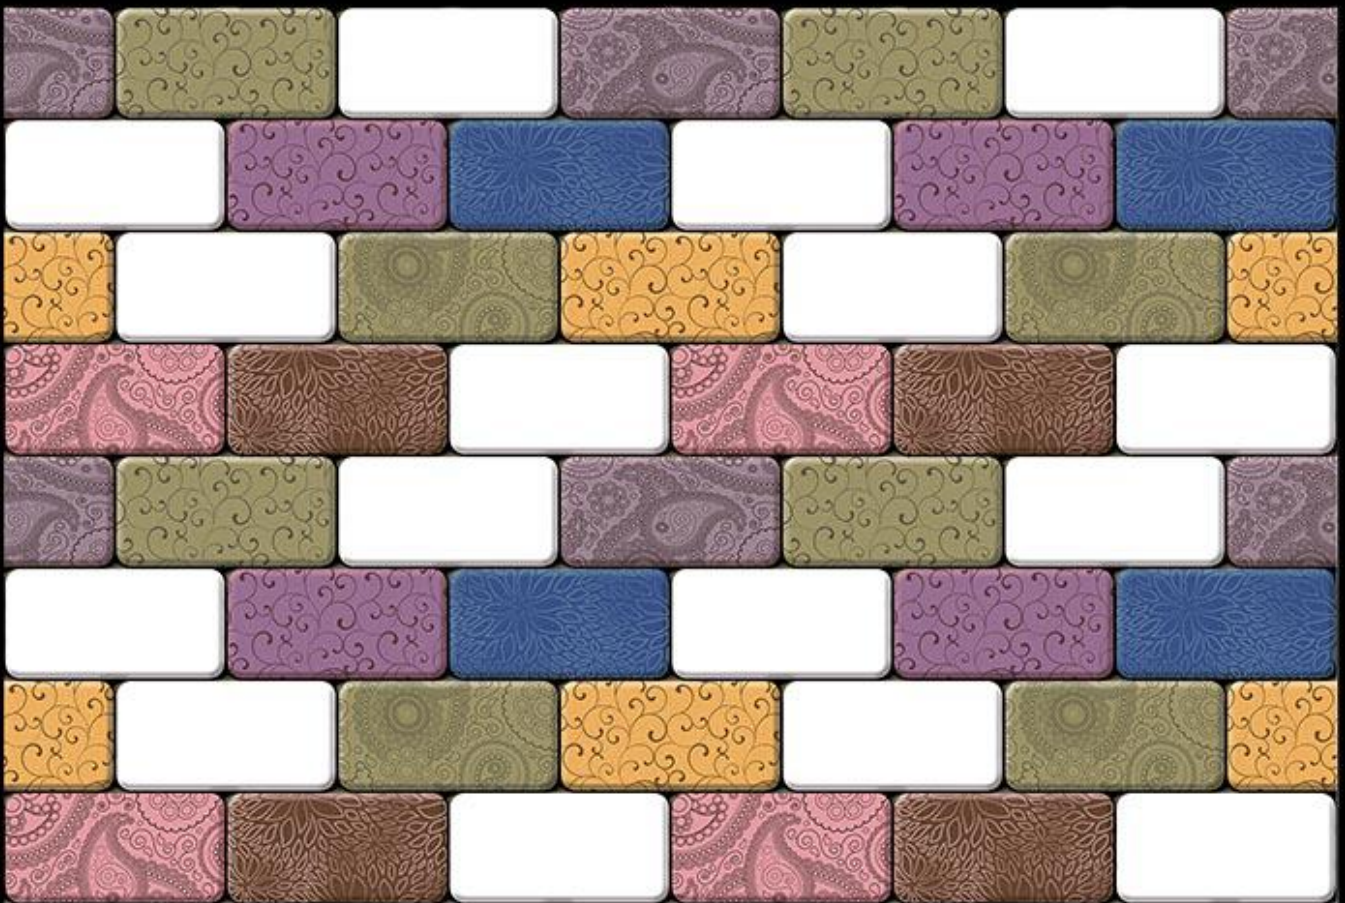

DIGITAL  
WALL TILES

MATT  
FINISH

TRENDY  
Collection

432(PLAIN PUNCH)

Matching Floor Available in 300 x 300 mm

Applications

433(PLAIN PUNCH)

Matching Floor Available in 300 x 300 mm