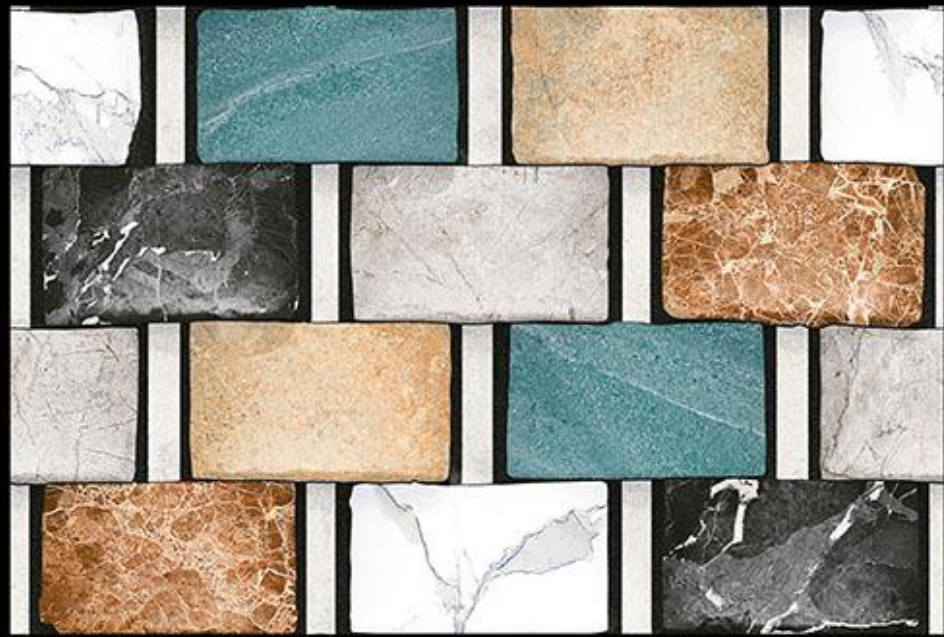

356

Matching Floor Available in 300 x 300 mm

Applications