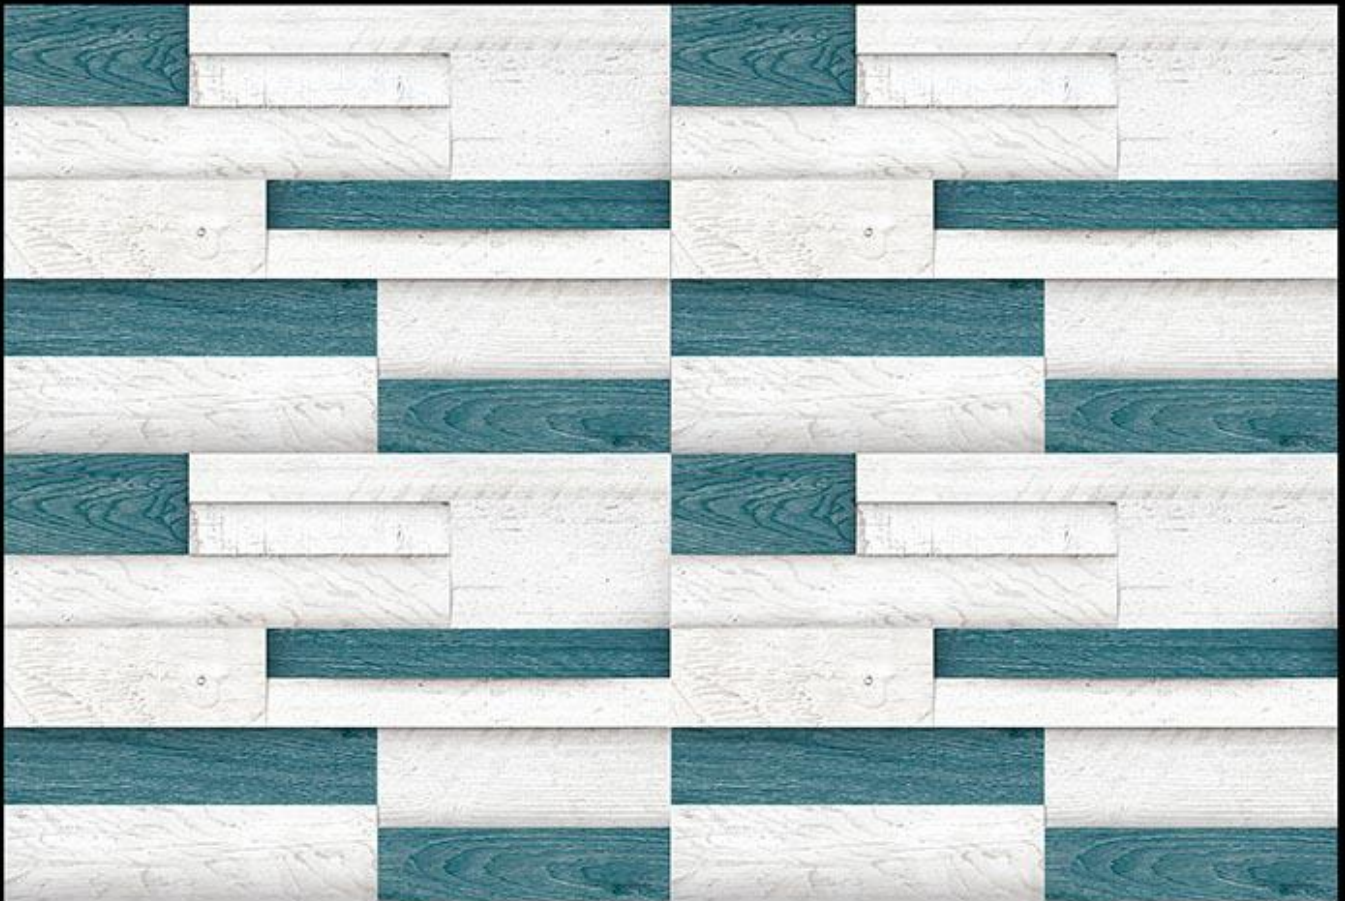

474

Matching Floor Available in 300 x 300 mm

Applications

DIGITAL  
WALL TILES

MATT  
FINISH

TRENDY  
Collection

475

Matching Floor Available in 300 x 300 mm