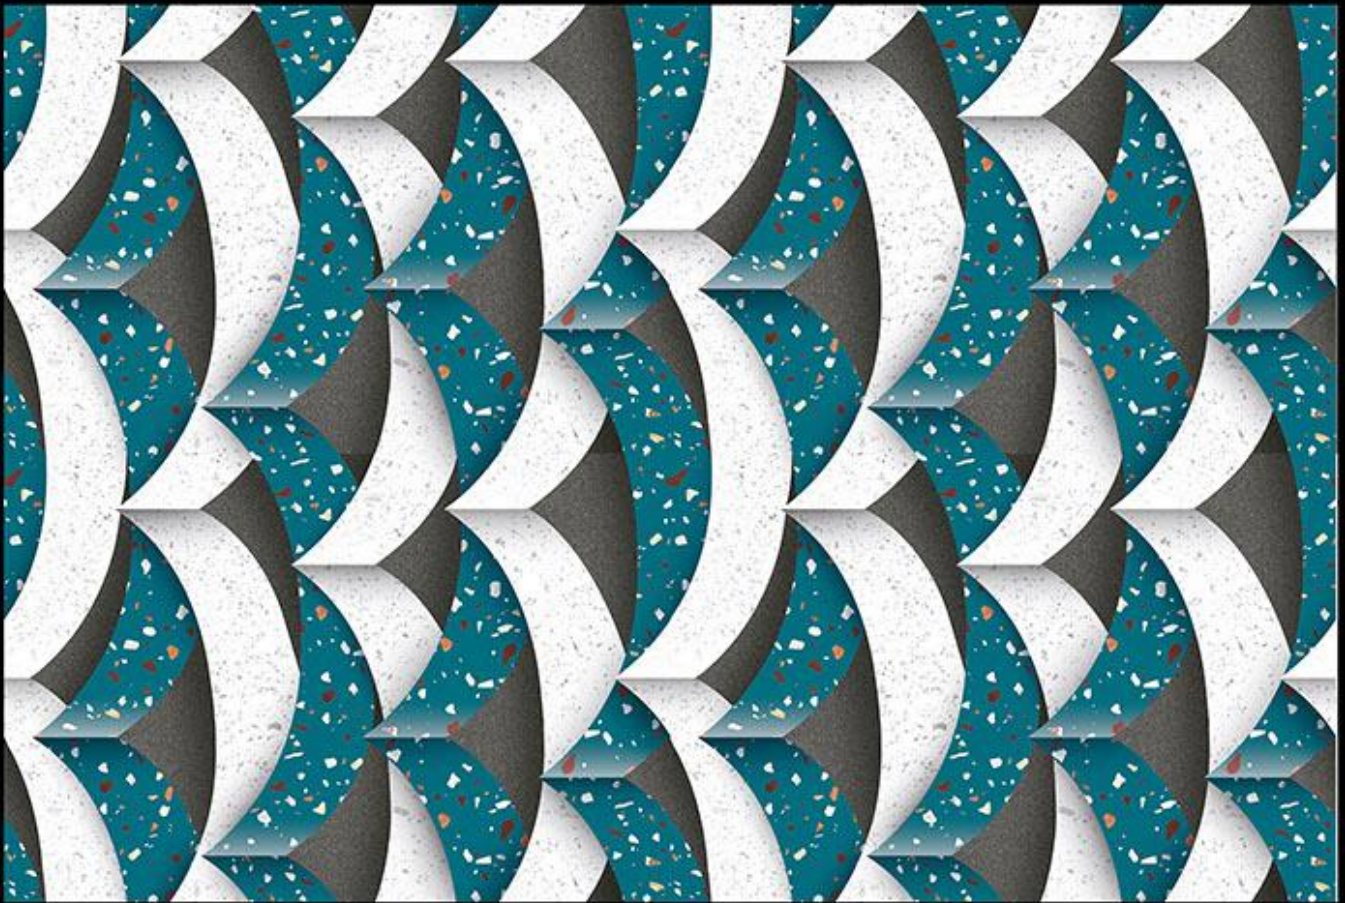

452 (PLAIN)

Matching Floor Available in 300 x 300 mm

Applications