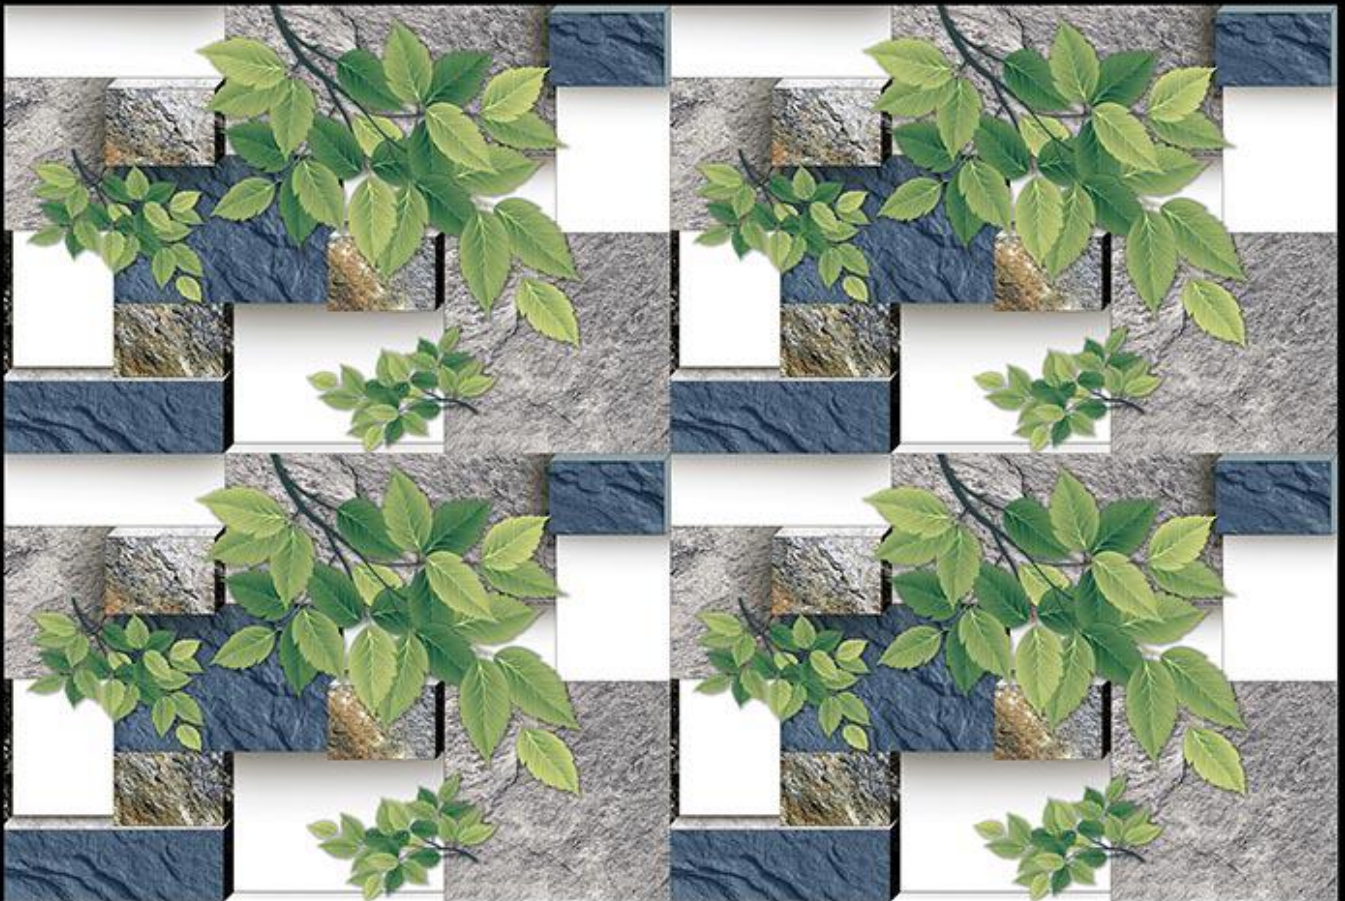

Matching Floor Available in 300 x 300 mm

Applications

430

Matching Floor Available in 300 x 300 mm

Applications

431(PLAIN PUNCH)

Matching Floor Available in 300 x 300 mm

Applications