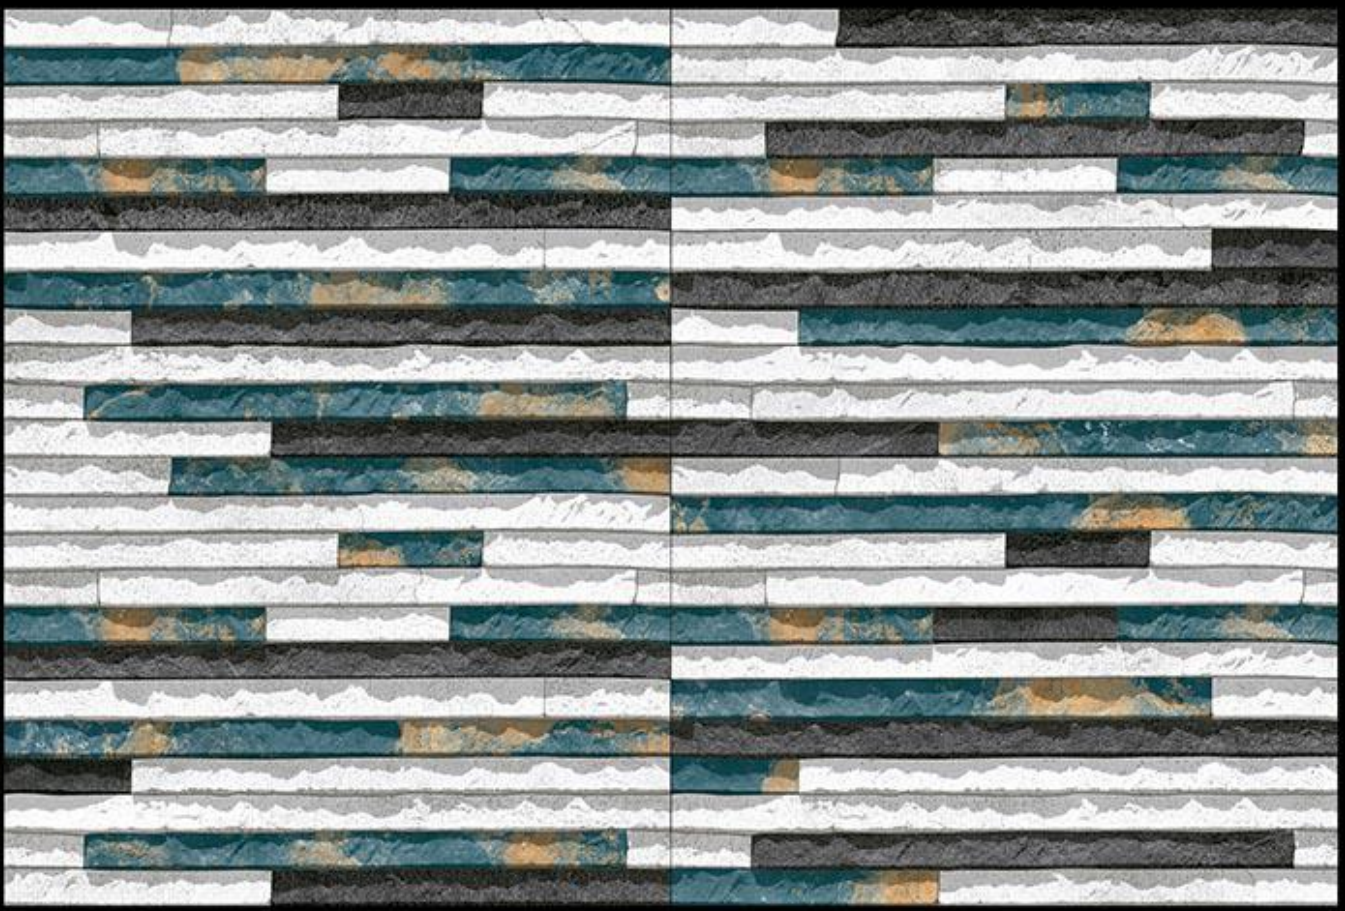

Matching Floor Available in 300 x 300 mm

Applications