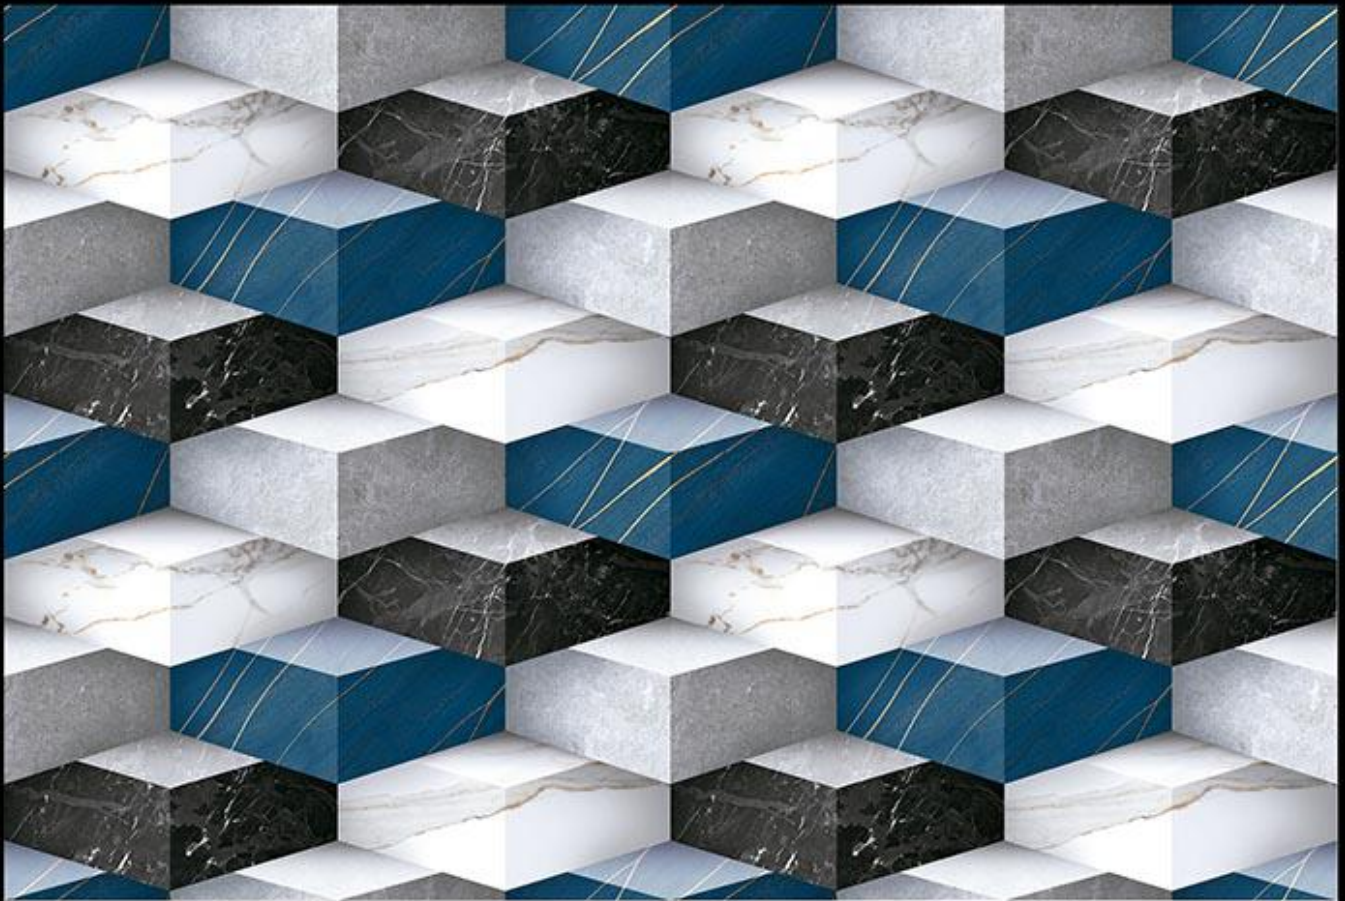

397-(PLAIN PUNCH)

Matching Floor Available in 300 x 300 mm

Applications