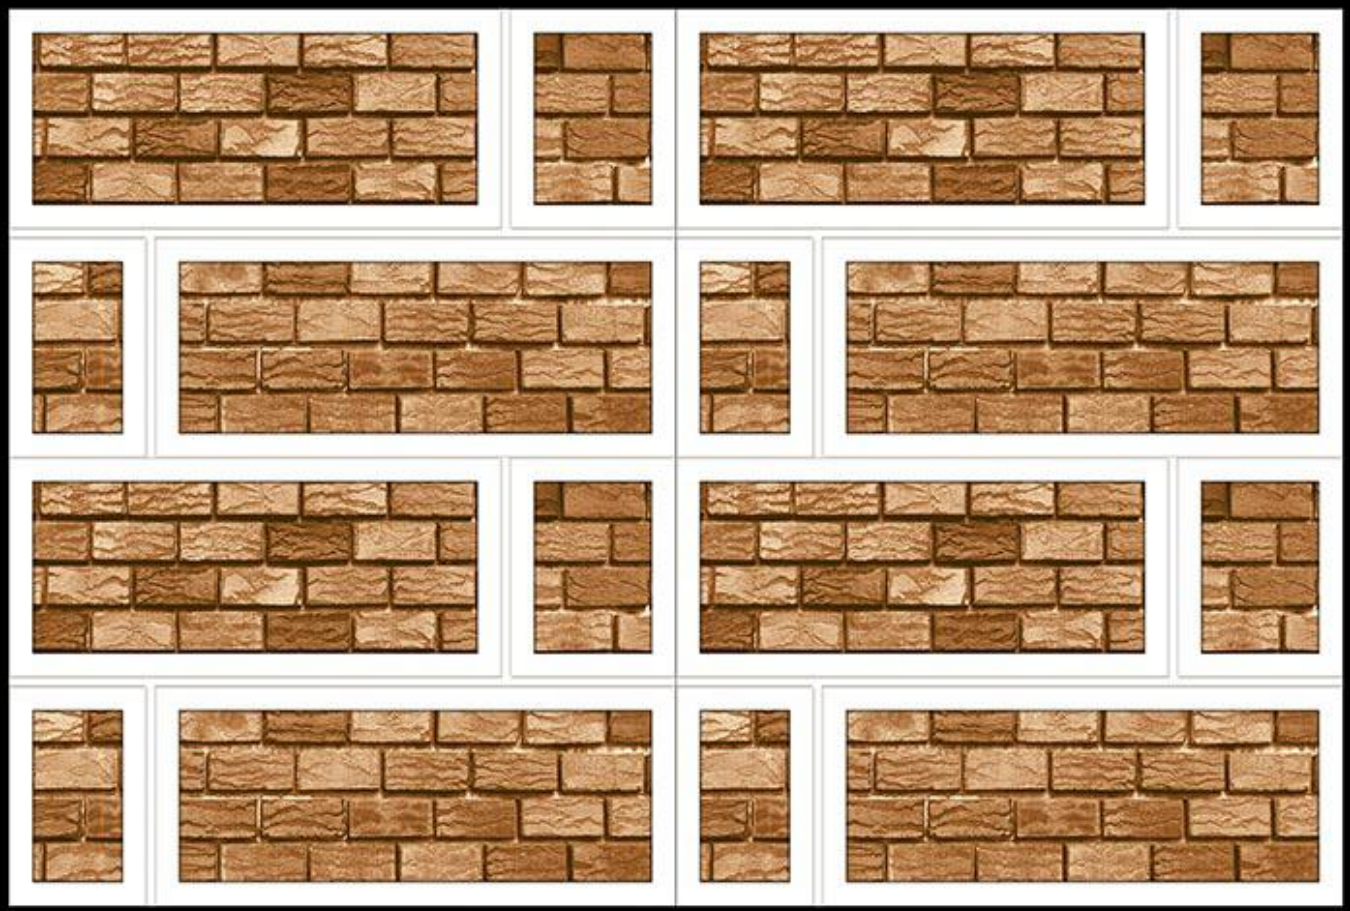

Matching Floor Available in 300 x 300 mm

Applications