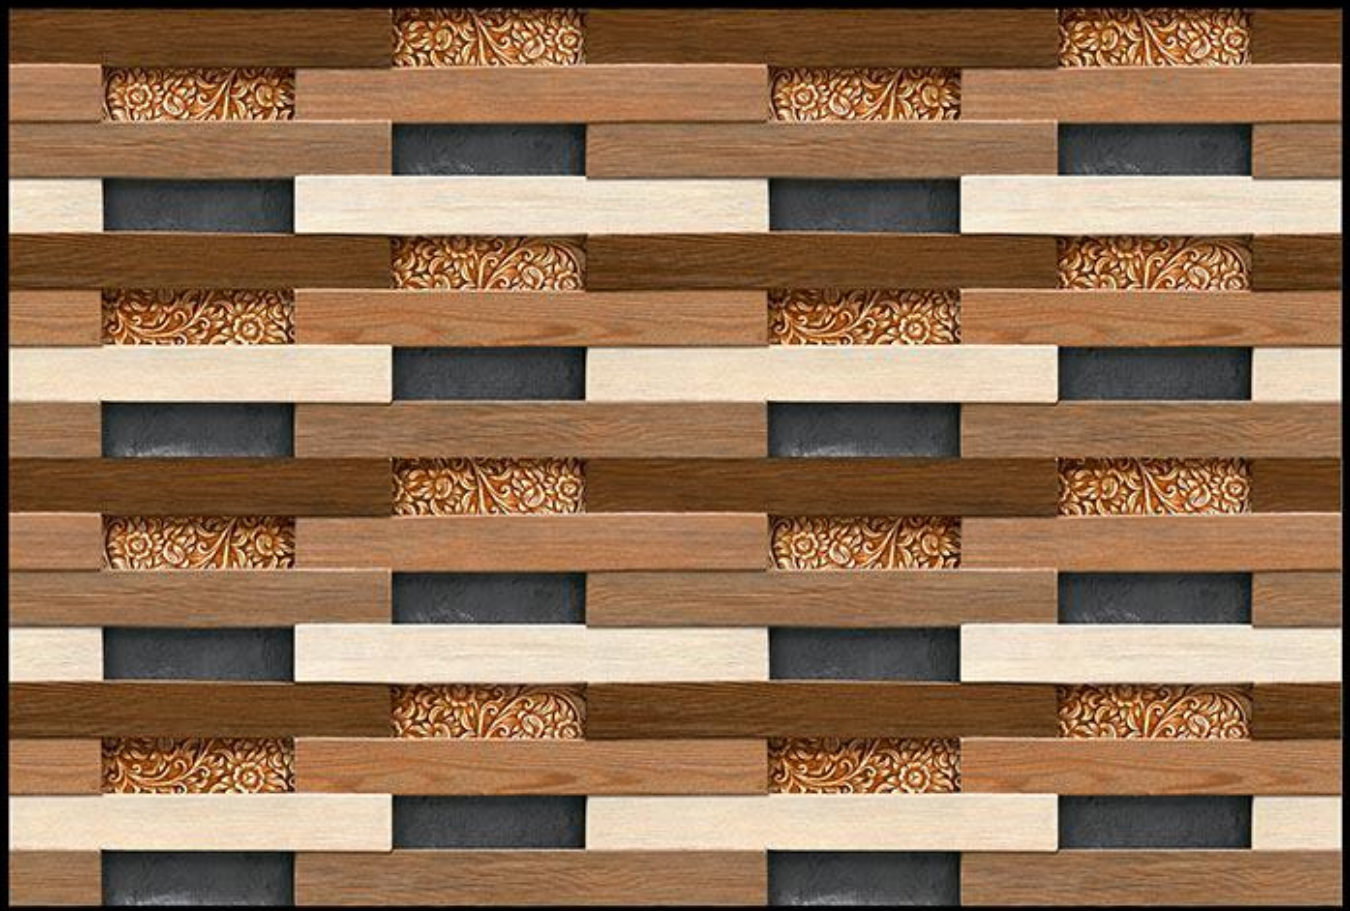

Matching Floor Available in 300 x 300 mm

Applications

DIGITAL  
WALL TILES

MATT  
FINISH

TRENDY  
Collection

469

Matching Floor Available in 300 x 300 mm

Applications