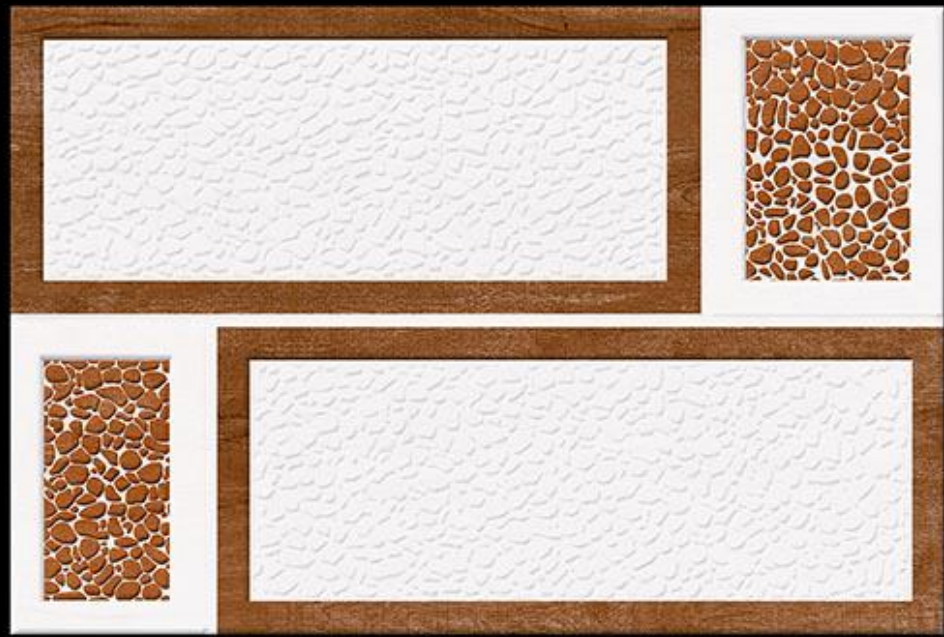

**341**  
PLAIN PUNCH

Matching Floor Available in 300 x 300 mm

Applications

342

Matching Floor Available in 300 x 300 mm

Applications

343

Matching Floor Available in 300 x 300 mm