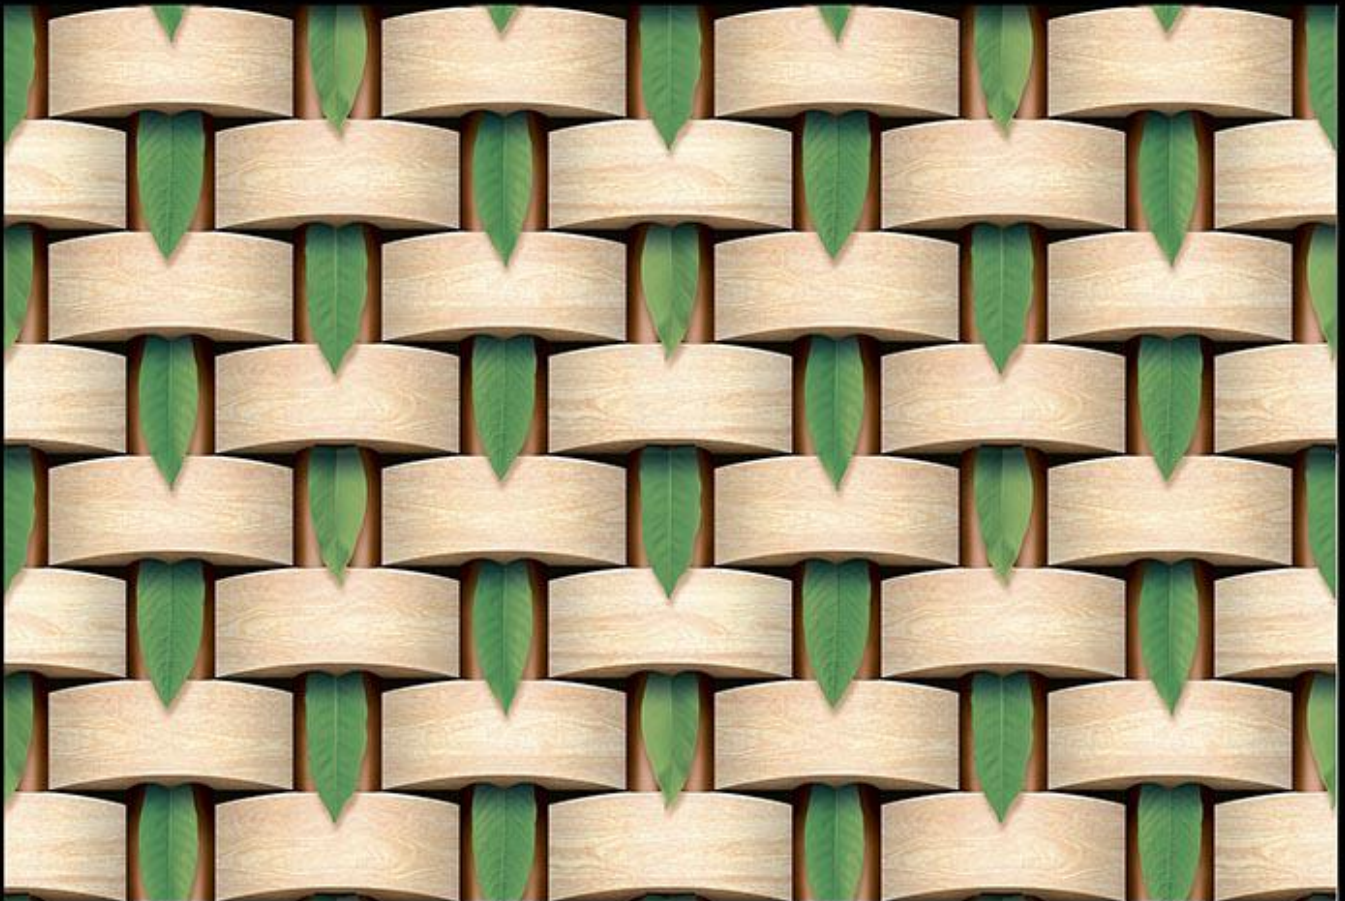

Matching Floor Available in 300 x 300 mm

Applications

DIGITAL  
WALL TILES

MATT  
FINISH

TRENDY  
Collection

444 (PLAIN)

Matching Floor Available in 300 x 300 mm

Applications