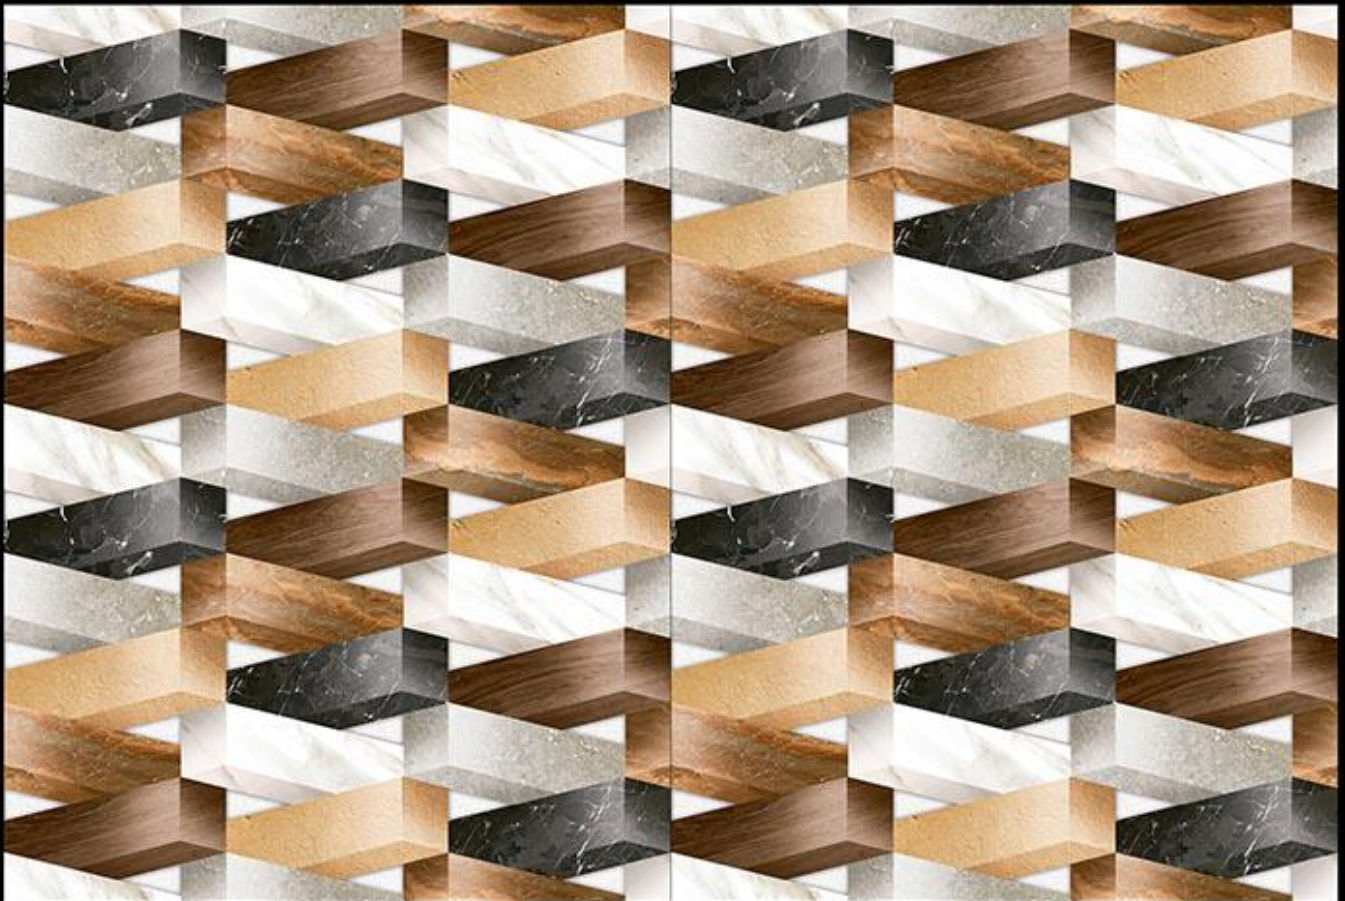

384 (PLAIN PUNCH)

Matching Floor Available in 300 x 300 mm

Applications