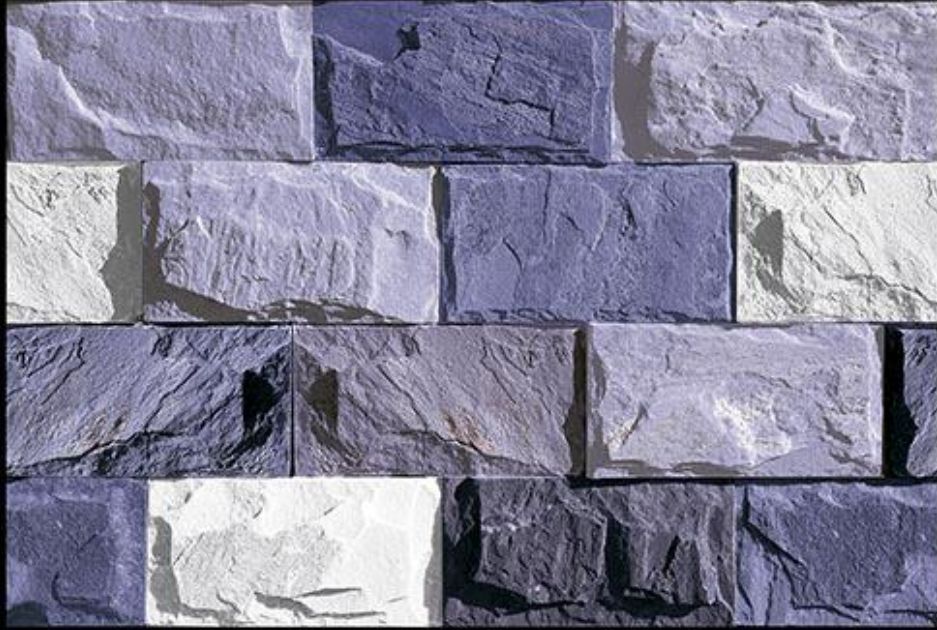

DIGITAL
WALL TILES

MATT
FINISH

TRENDY
Collection