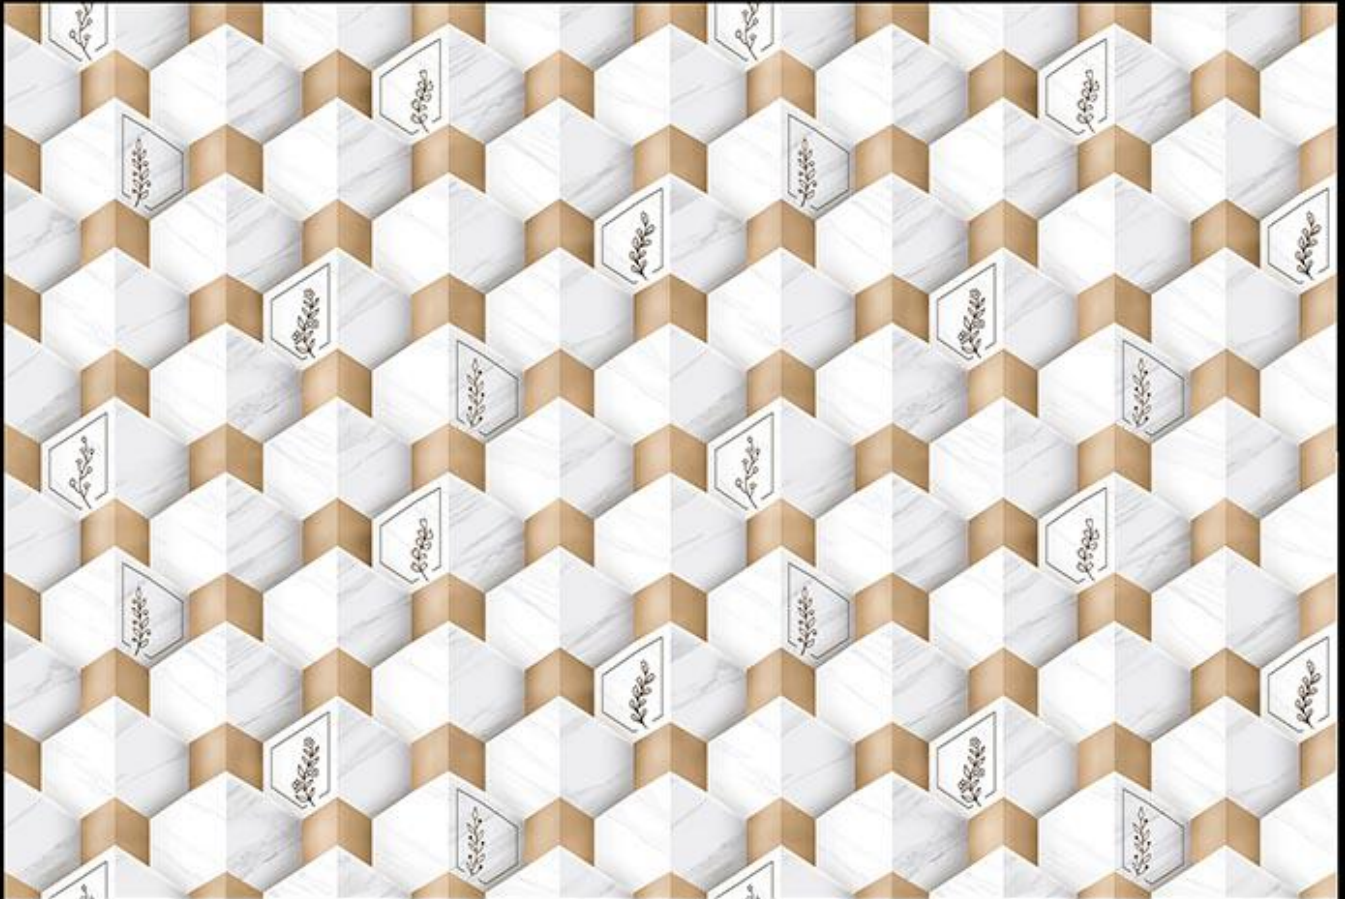

449 (PLAIN)

Matching Floor Available in 300 x 300 mm

Applications

450 (PLAIN)

Matching Floor Available in 300 x 300 mm

Applications

451 (PLAIN)

Matching Floor Available in 300 x 300 mm