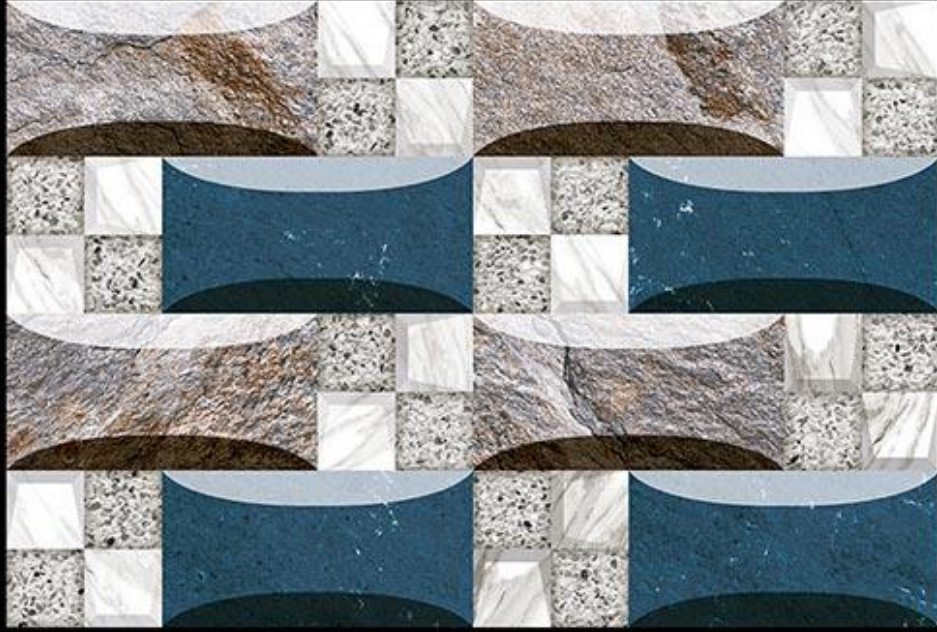

**389 (PLAIN PUNCH)**

Matching Floor Available in 300 x 300 mm

Applications

DIGITAL  
WALL TILES

MATT  
FINISH

TRENDY  
Collection

**390 (PLAIN PUNCH)**

Matching Floor Available in 300 x 300 mm