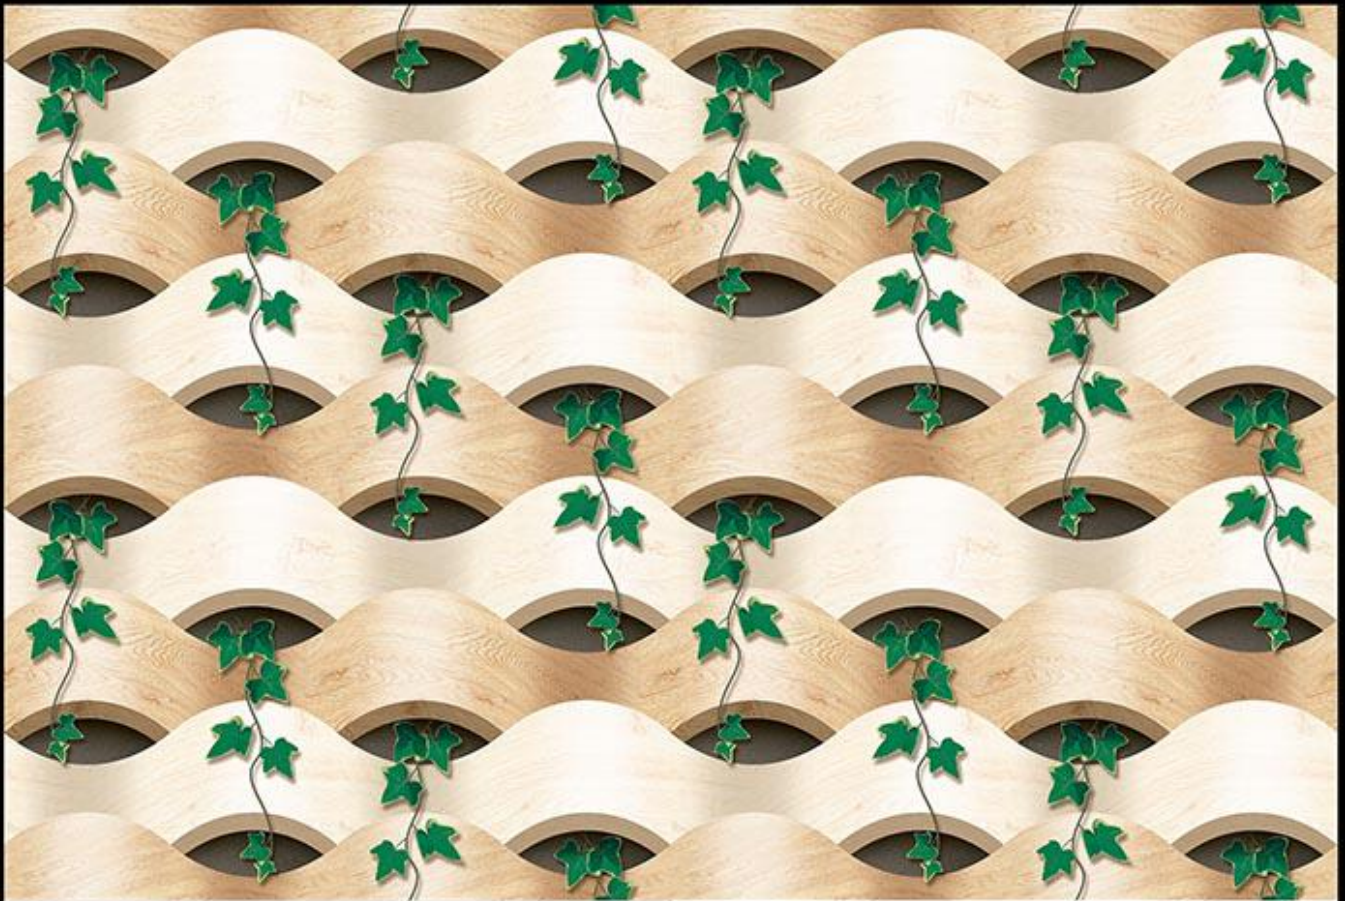

TRENDY  
Collection

409-(PLAIN PUNCH)

Matching Floor Available in 300 x 300 mm

Applications

DIGITAL  
WALL TILES

MATT  
FINISH

TRENDY  
Collection

410-(PLAIN PUNCH)