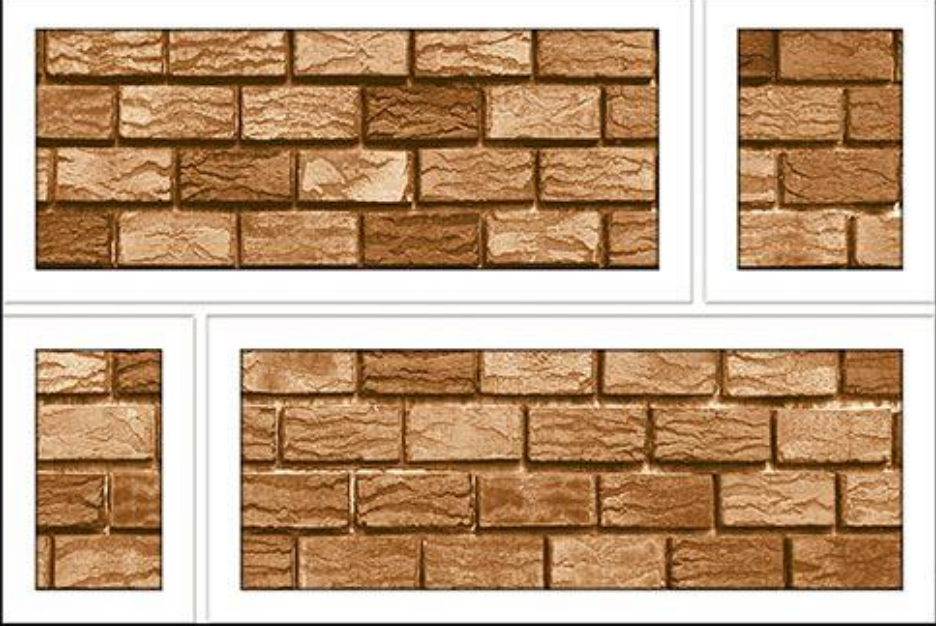

428

Matching Floor Available in 300 x 300 mm

Applications