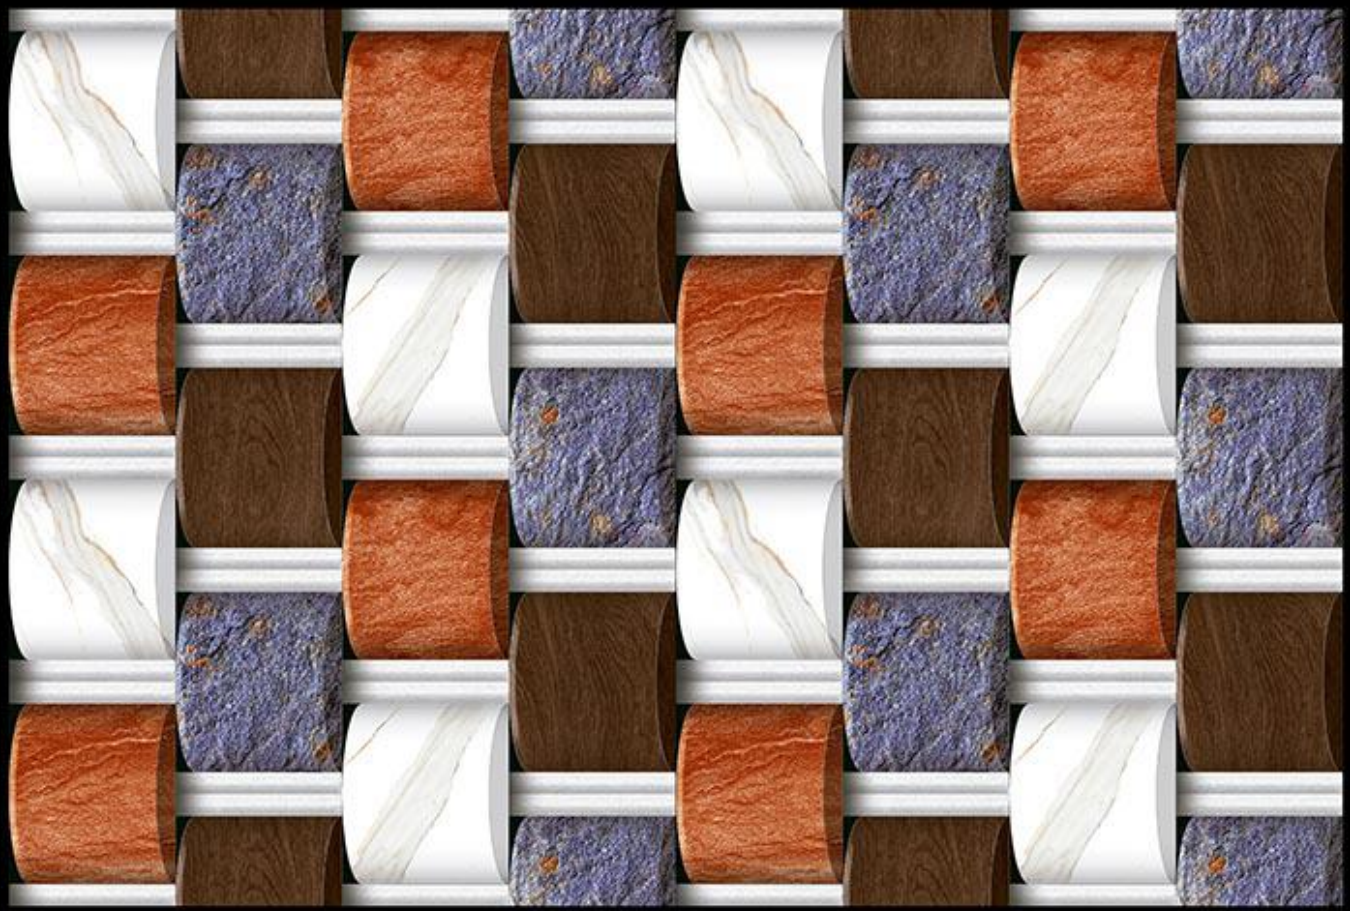

379

Matching Floor Available in 300 x 300 mm

Applications

380 (PLAIN PUNCH)

Matching Floor Available in 300 x 300 mm

Applications

**381 (PLAIN PUNCH)**

Matching Floor Available in 300 x 300 mm