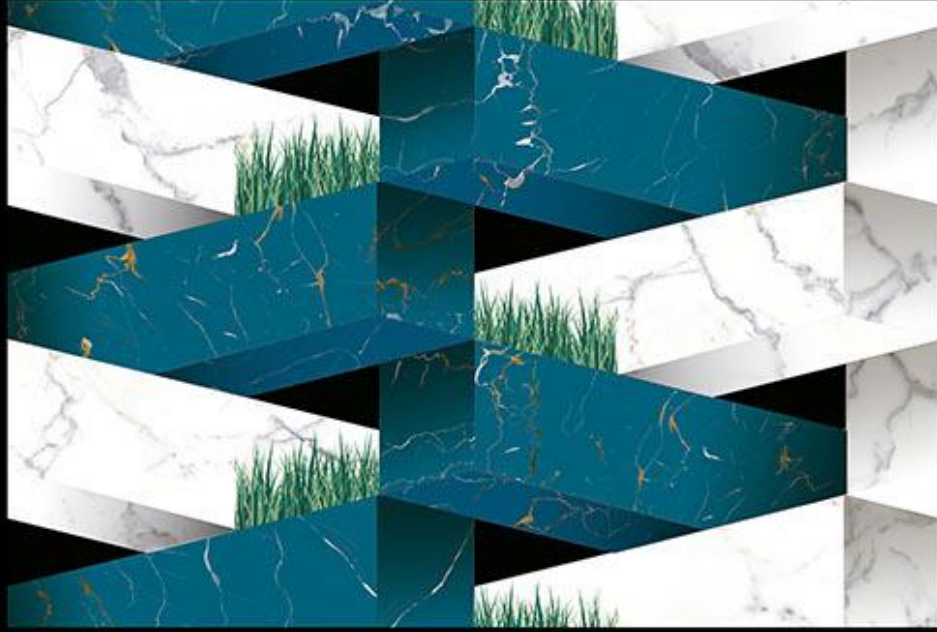

Applications

DIGITAL  
WALL TILES

MATT  
FINISH

TRENDY  
Collection

434(PLAIN PUNCH)

Matching Floor Available in 300 x 300 mm

Applications

435