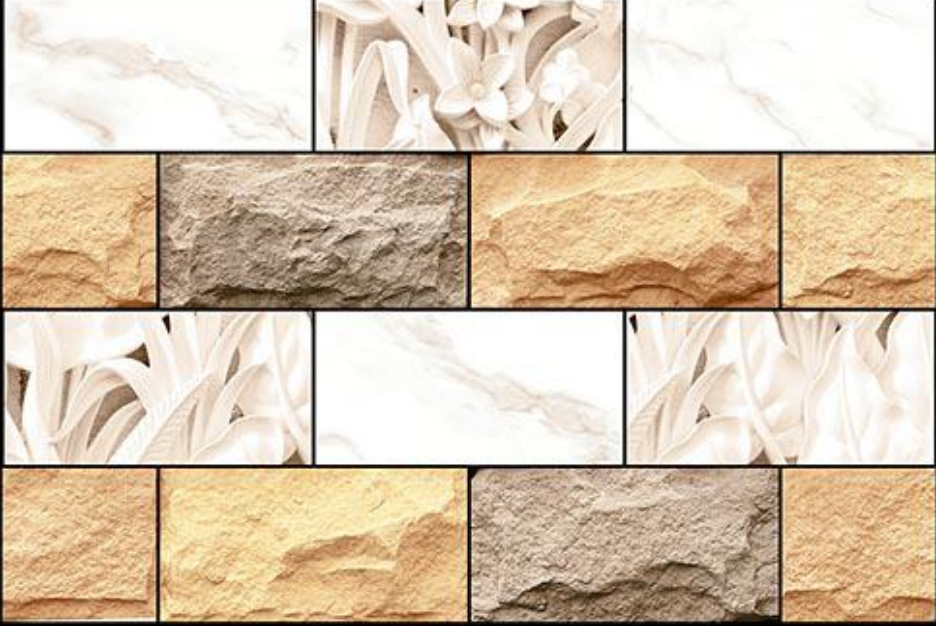

Applications

DIGITAL  
WALL TILES

MATT  
FINISH

TRENDY  
Collection

434(PLAIN PUNCH)

Matching Floor Available in 300 x 300 mm

Applications

435