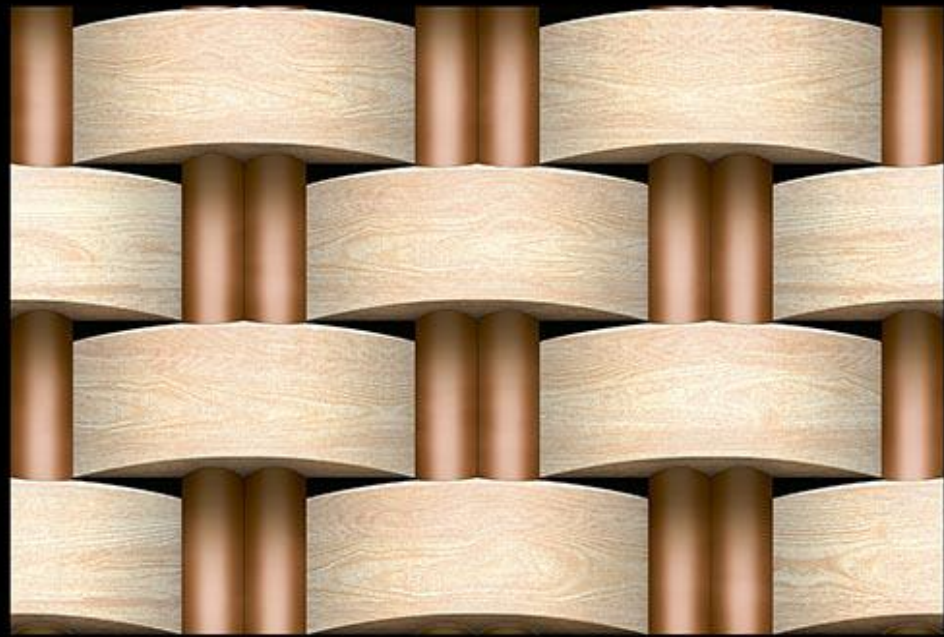

TRENDY  
Collection

442 (PLAIN)

Matching Floor Available in 300 x 300 mm

Applications

DIGITAL  
WALL TILES

MATT  
FINISH

TRENDY  
Collection

443 (PLAIN)