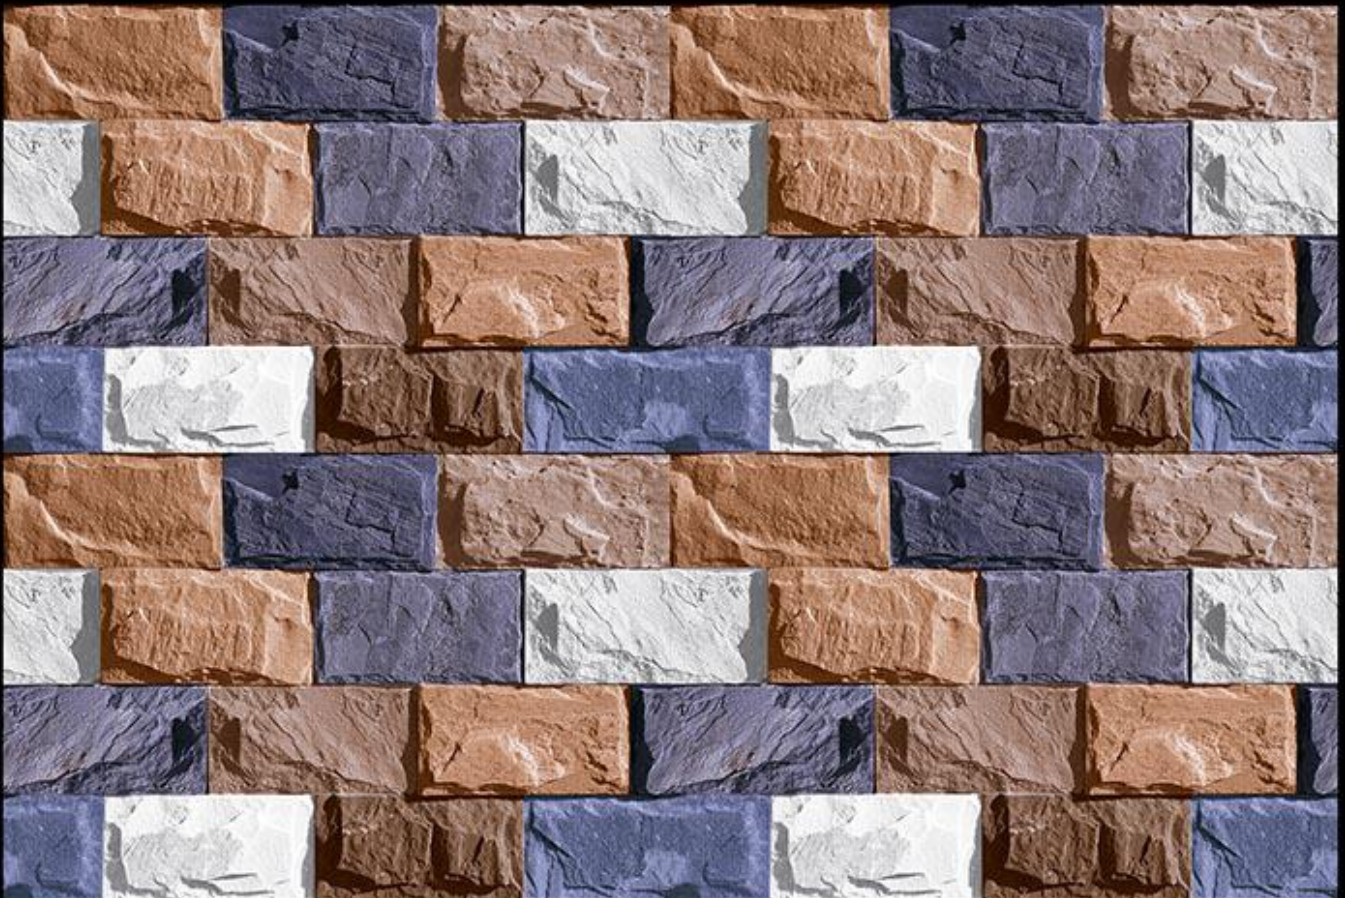

Applications

DIGITAL  
WALL TILES

MATT  
FINISH

TRENDY  
Collection

**339**  
PLAIN PUNCH

Matching Floor Available in 300 x 300 mm

Applications

DIGITAL  
WALL TILES