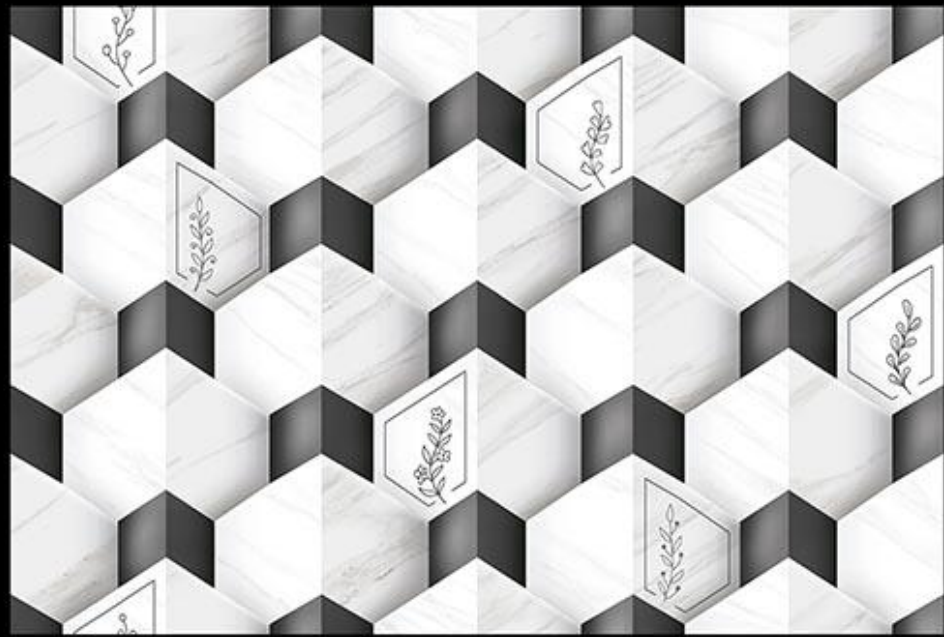

Matching Floor Available in 300 x 300 mm

Applications

DIGITAL  
WALL TILES

MATT  
FINISH

TRENDY  
Collection

448 (PLAIN)

Matching Floor Available in 300 x 300 mm

Applications