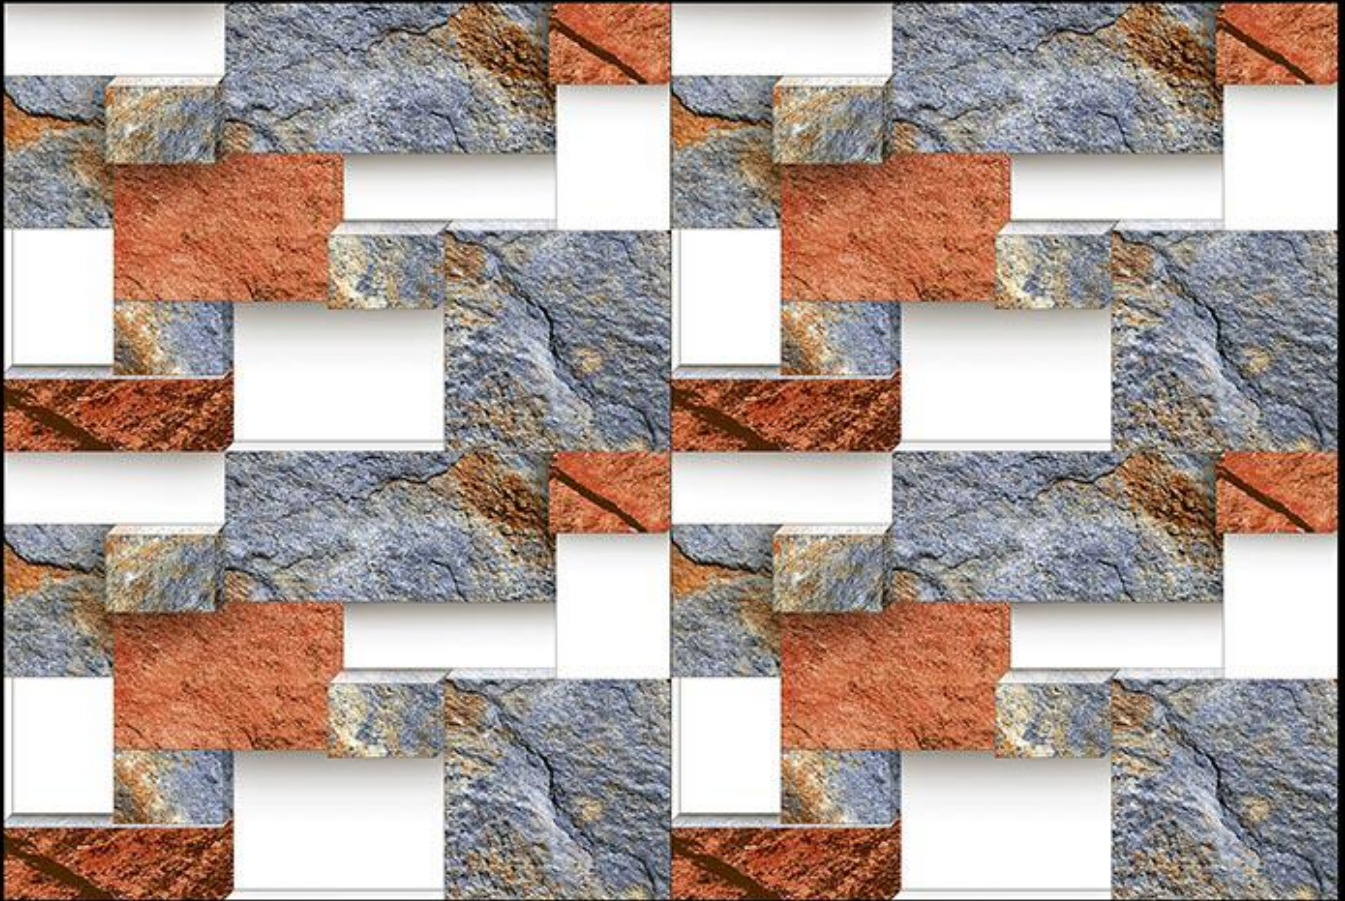

432(PLAIN PUNCH)

Matching Floor Available in 300 x 300 mm

Applications