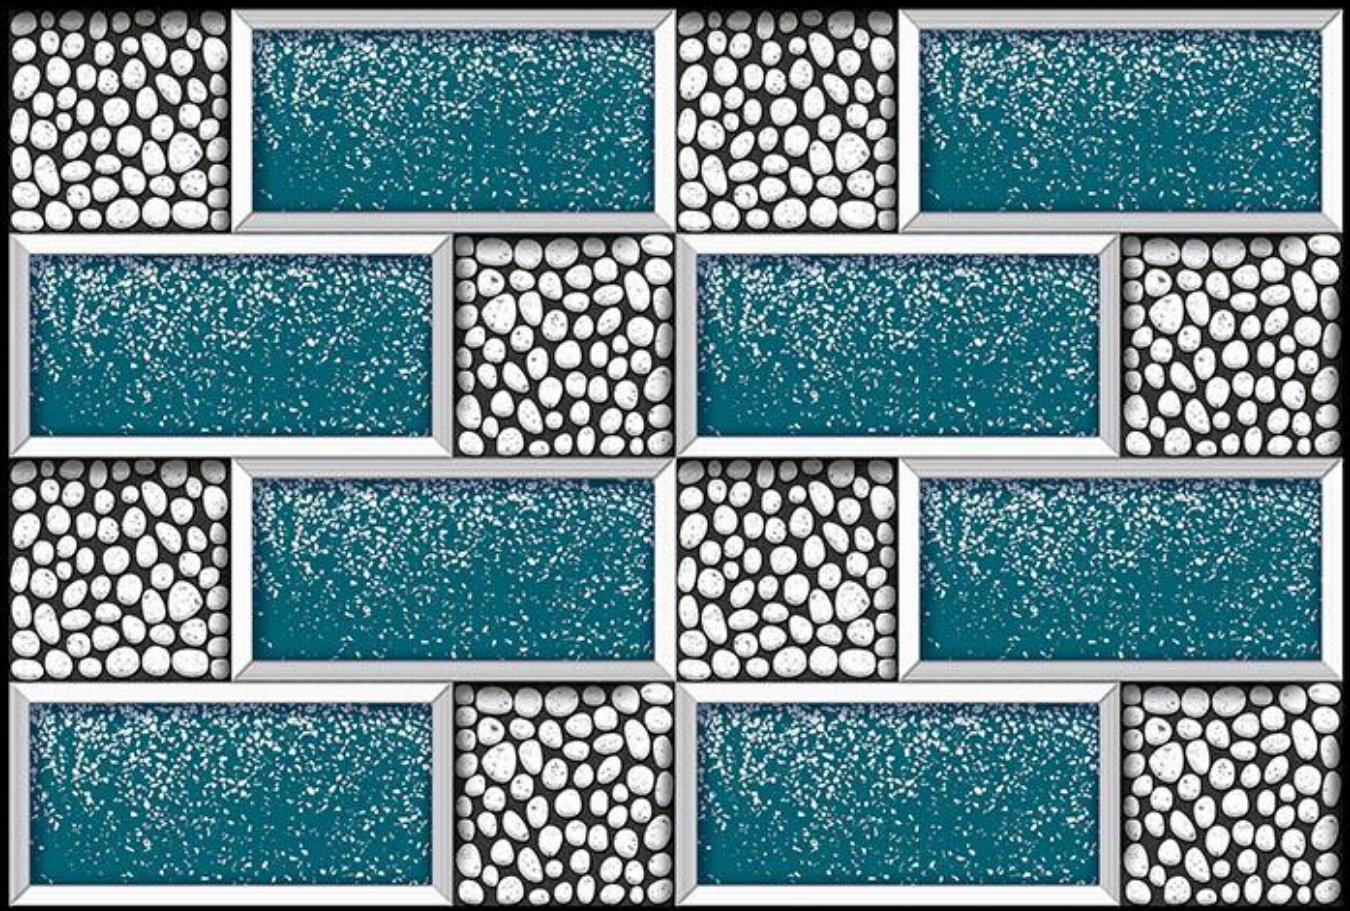

Applications

466

Matching Floor Available in 300 x 300 mm

Applications

467

Matching Floor Available in 300 x 300 mm

Applications

468