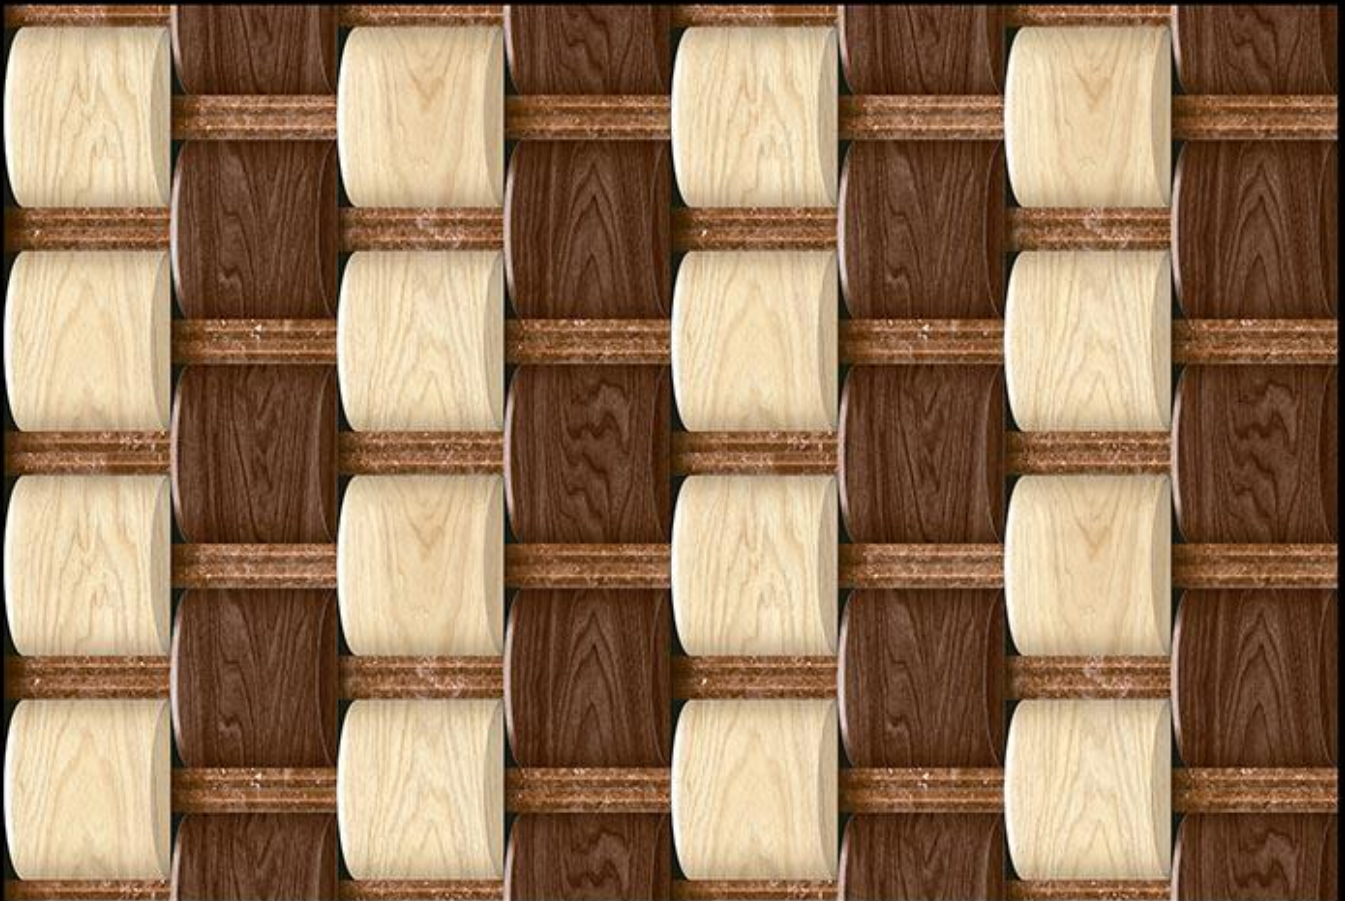

379

Matching Floor Available in 300 x 300 mm

Applications

380 (PLAIN PUNCH)

Matching Floor Available in 300 x 300 mm

Applications

**381 (PLAIN PUNCH)**

Matching Floor Available in 300 x 300 mm