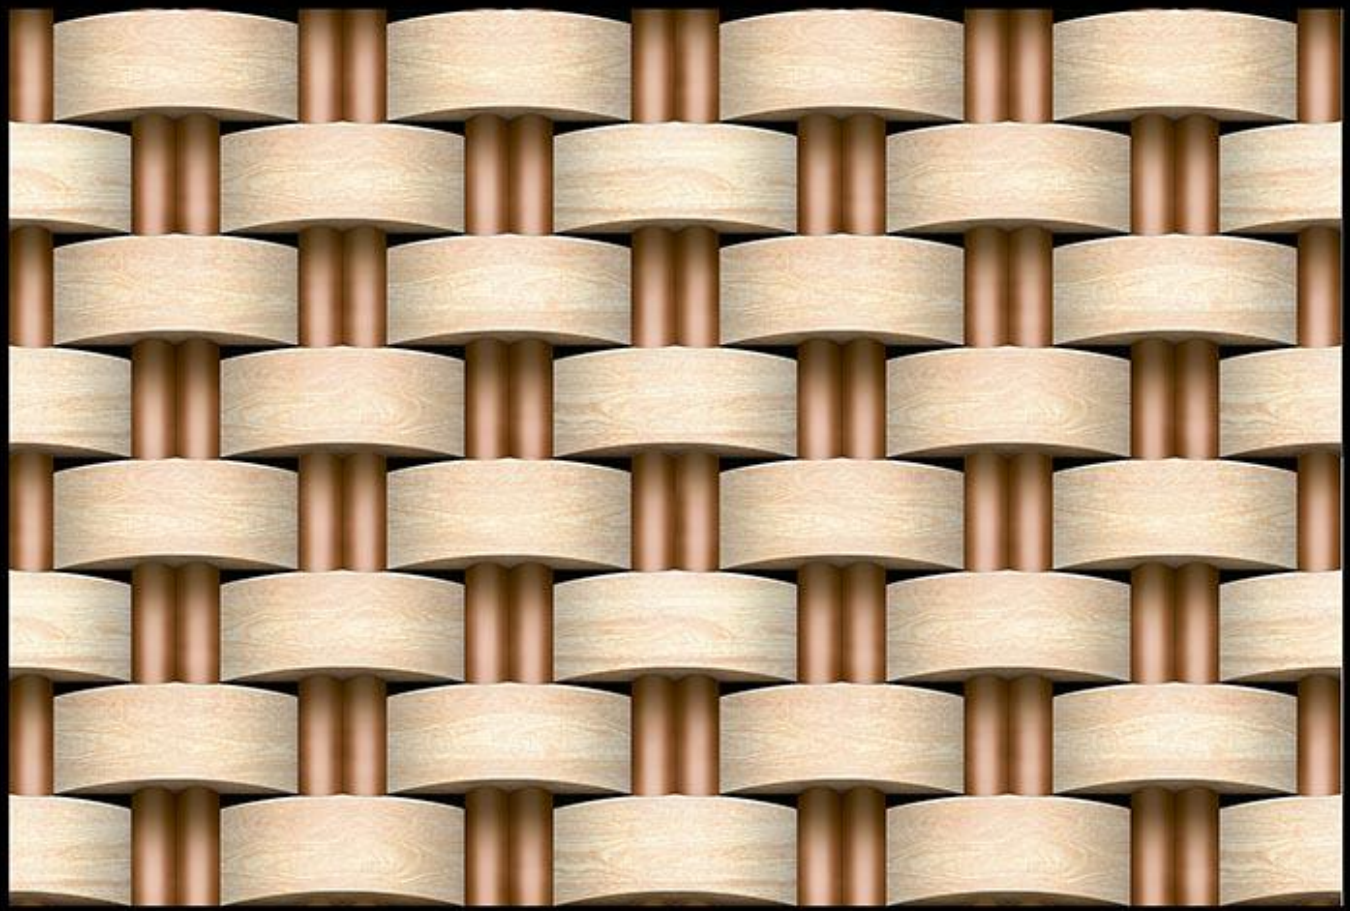

TRENDY  
Collection

442 (PLAIN)

Matching Floor Available in 300 x 300 mm

Applications

DIGITAL  
WALL TILES

MATT  
FINISH

TRENDY  
Collection

443 (PLAIN)