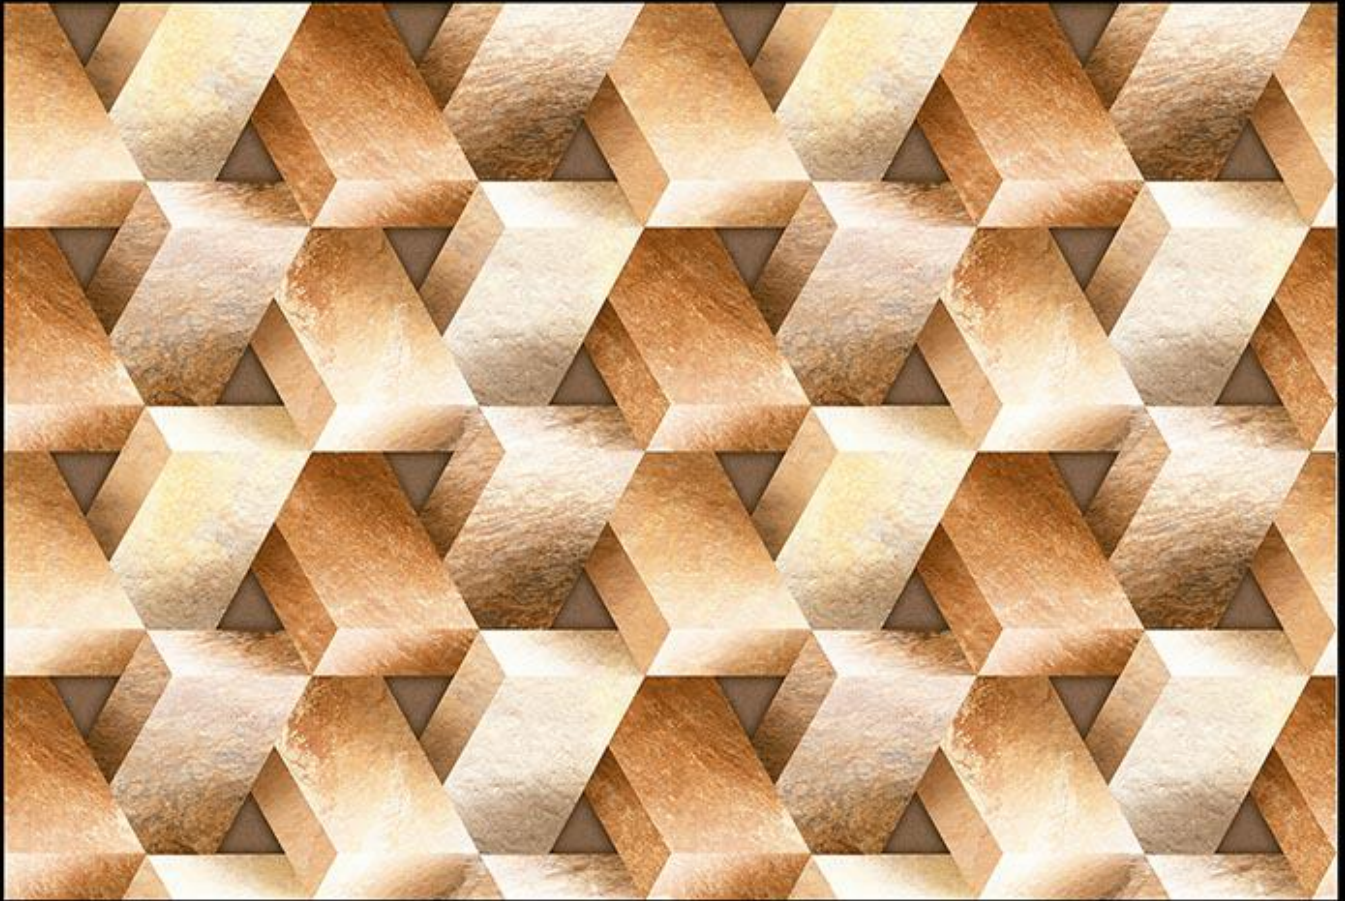

456 (PLAIN)

Matching Floor Available in 300 x 300 mm

Applications