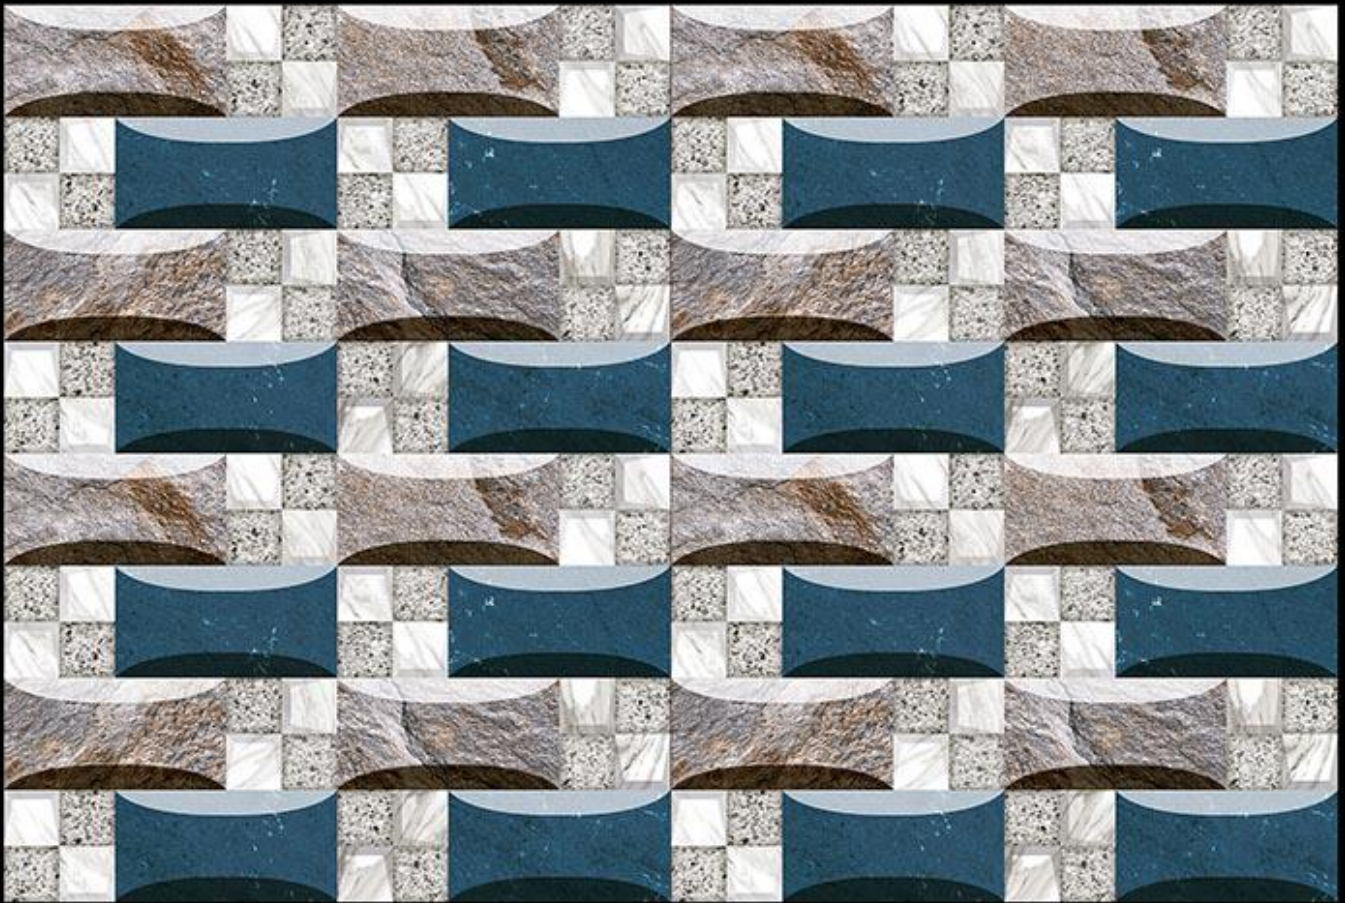

**389 (PLAIN PUNCH)**

Matching Floor Available in 300 x 300 mm

Applications

DIGITAL  
WALL TILES

MATT  
FINISH

TRENDY  
Collection

**390 (PLAIN PUNCH)**

Matching Floor Available in 300 x 300 mm