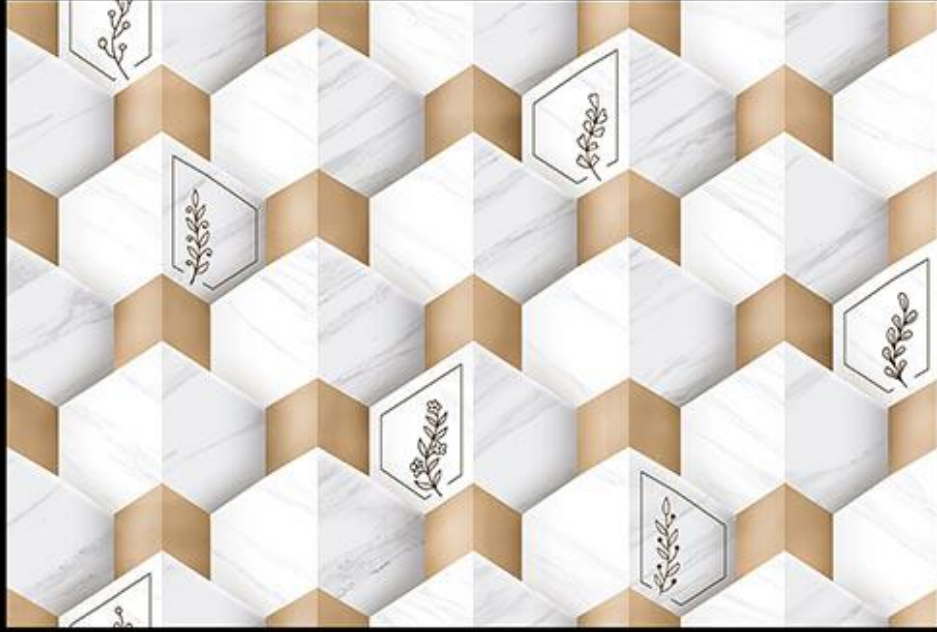

449 (PLAIN)

Matching Floor Available in 300 x 300 mm

Applications

450 (PLAIN)

Matching Floor Available in 300 x 300 mm

Applications

451 (PLAIN)

Matching Floor Available in 300 x 300 mm