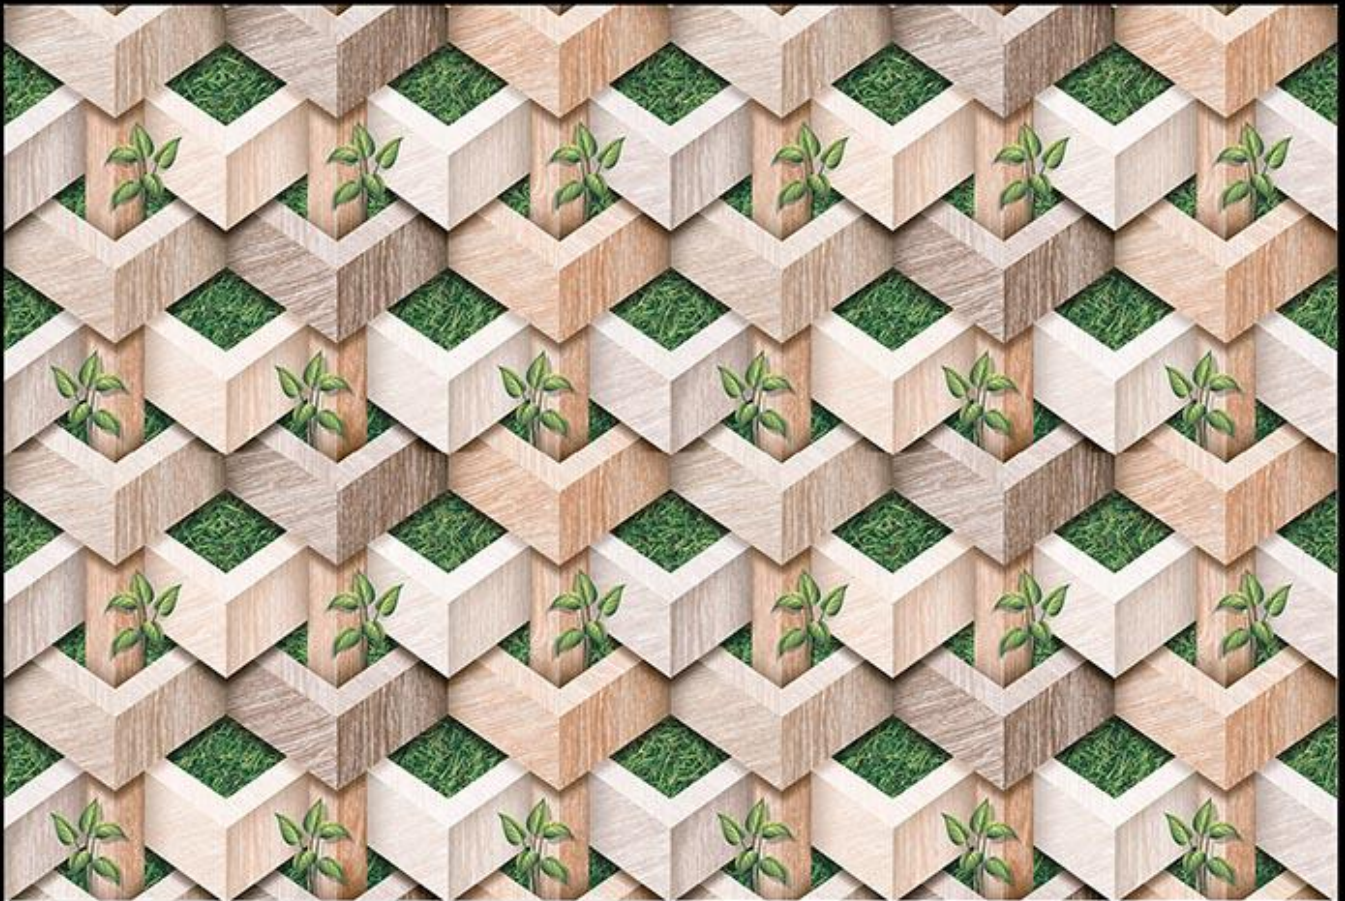

100%  
WATER  
PROOF

Applications

DIGITAL  
WALL TILES

MATT  
FINISH

TRENDY  
Collection

**420-(PLAIN PUNCH)**

Matching Floor Available in 300 x 300 mm

Applications