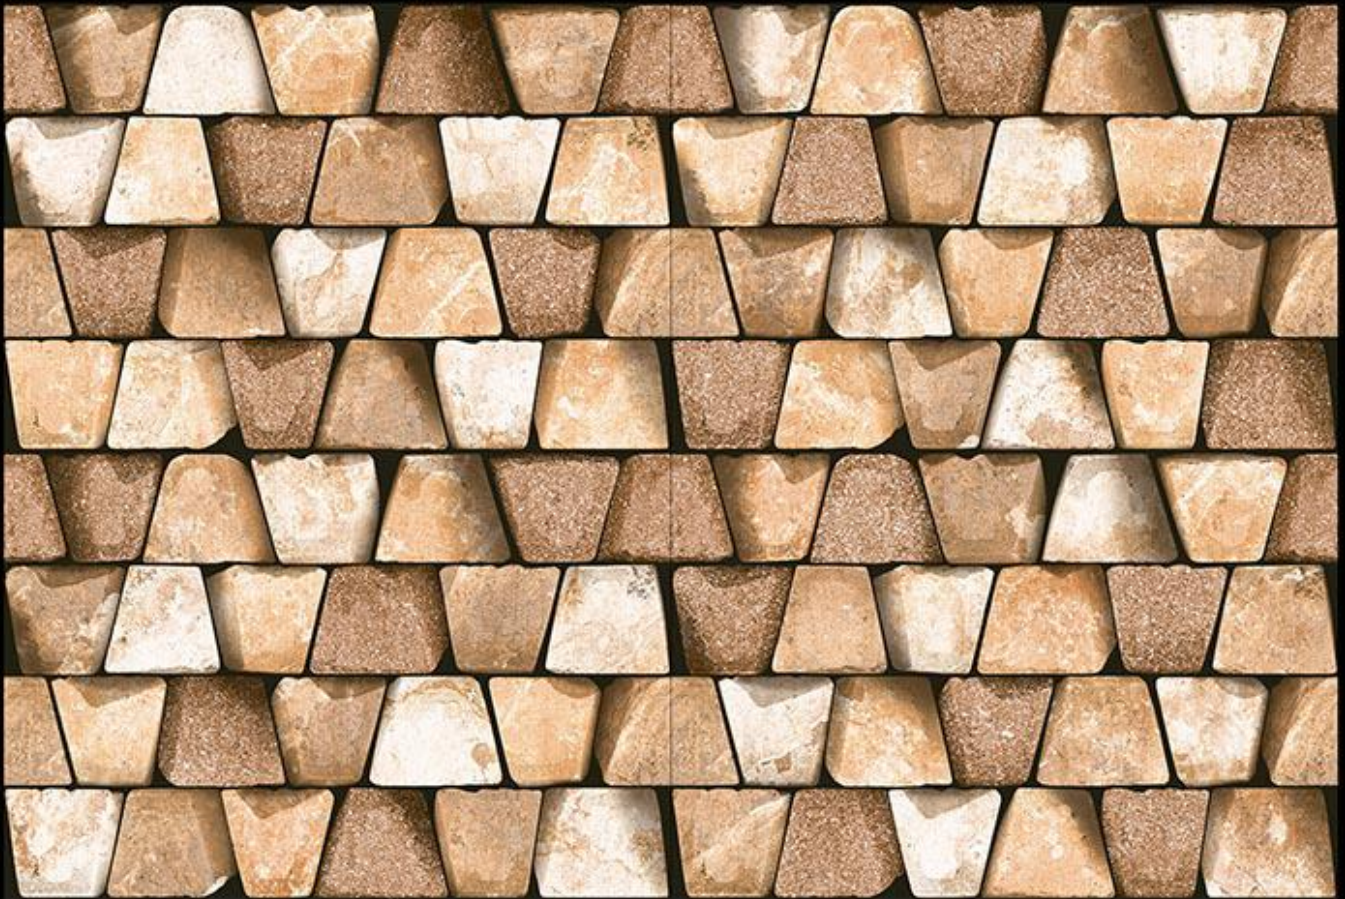

Matching Floor Available in 300 x 300 mm

Applications